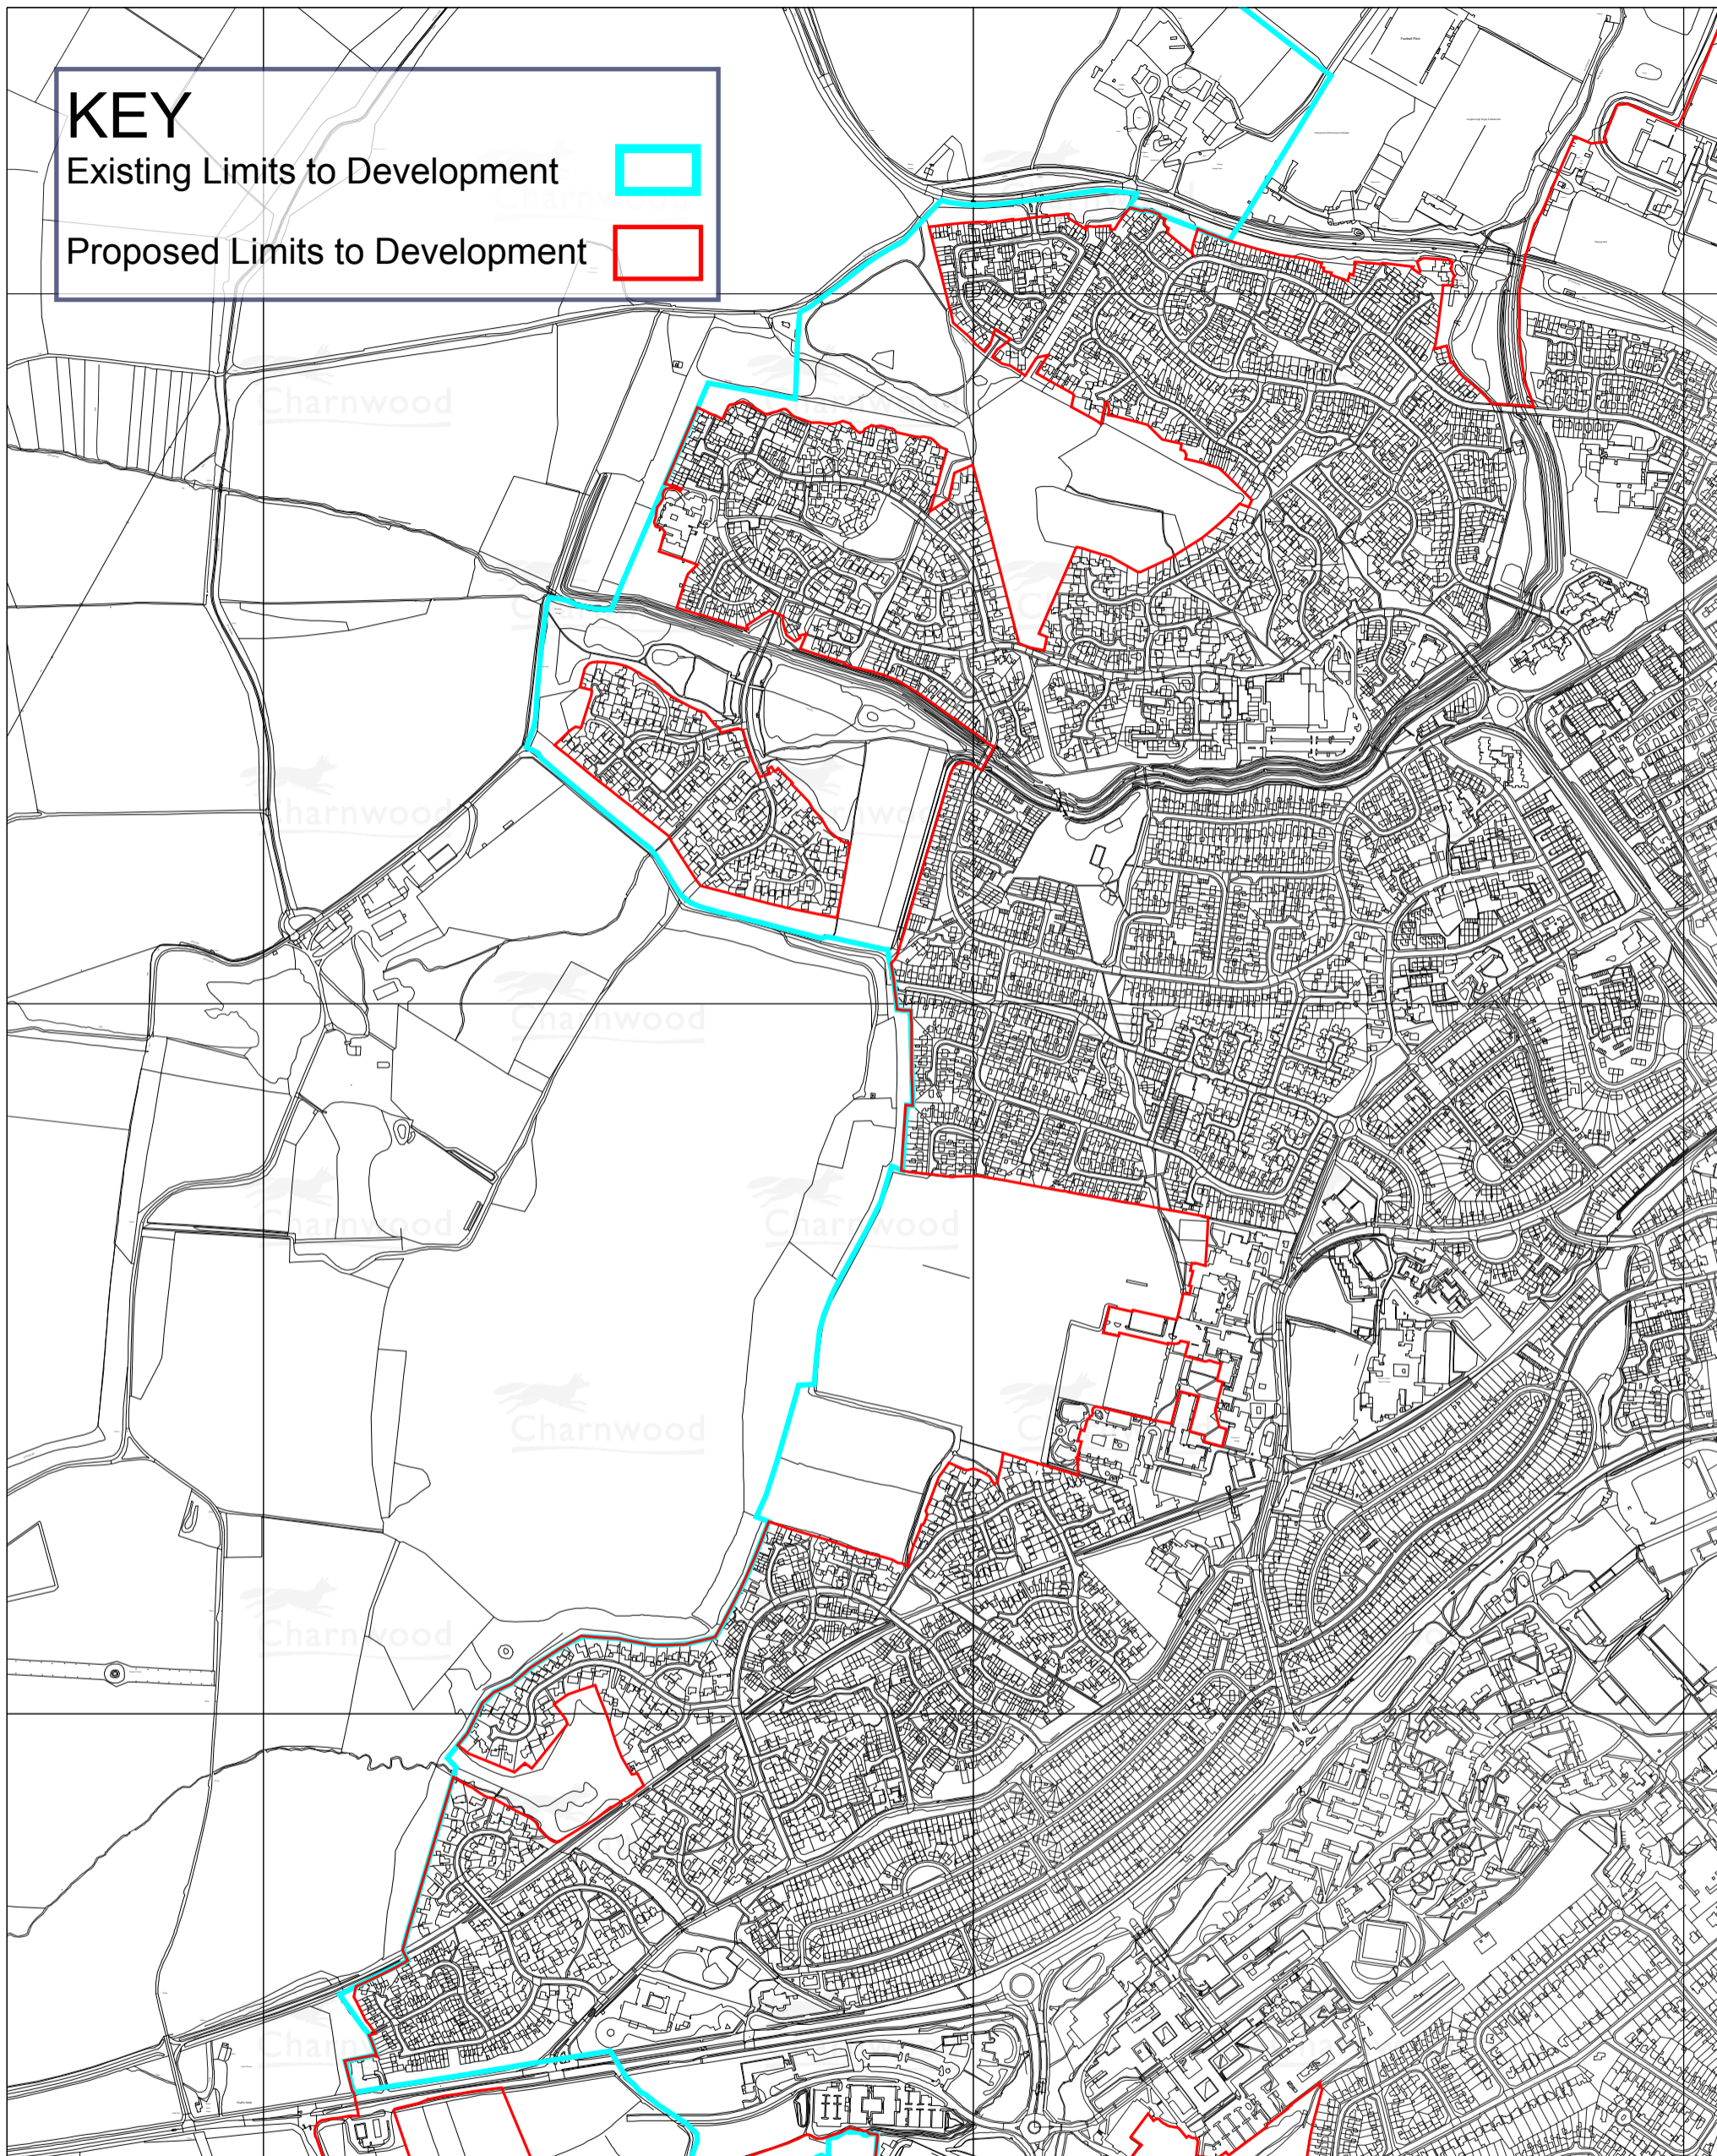

KEY

Existing Limits to Development

Proposed Limits to Development

LOUGHBOROUGH - PROPOSED LIMITS TO DEVELOPMENT - North West

Charnwood Borough Council
Council Offices
Southfield Road
Loughborough
Leicestershire
LE11 2TX

www.charnwood.gov.uk

Scale: 1:9000

Date: 27-04-2018 Time: 15:04:53

Licence No. 100023558

Any Aerial Photography shown is copyright of UK Perspectives