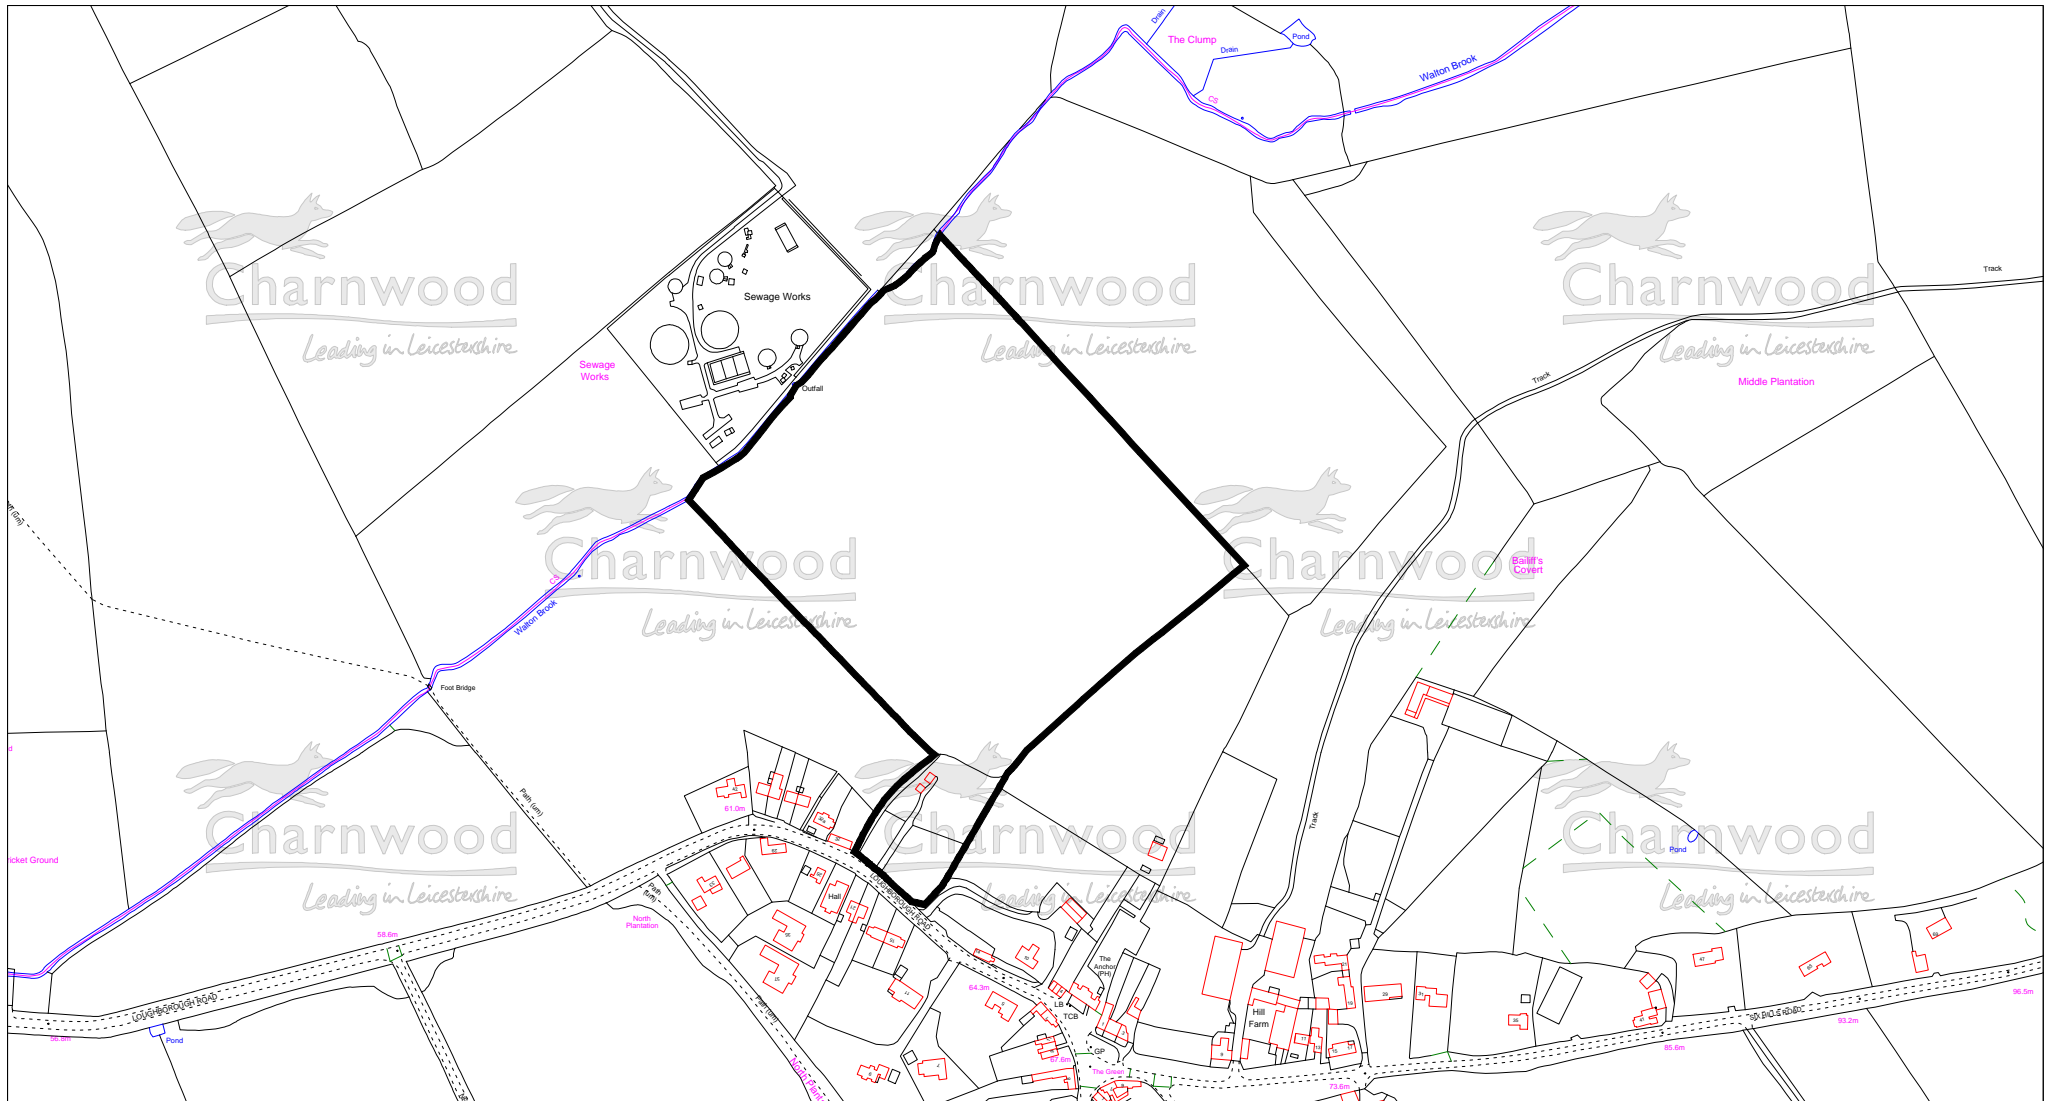

PSH78:  
Loughborough Road, Walton on the Wolds

Charnwood Borough Council  
 Southfields  
 Southfield Road  
 Loughborough  
 Leicestershire  
 LE11 2TN  
 tel: (01509) 263151  
 www.charnwoodbc.gov.uk

Scale: 1:1250  
 Date: 17-03-2009 Time: 15:04:31

This material has been reproduced from  
 Ordnance Survey digital map data with  
 the permission of the Controller of  
 Her Majesty's Stationary Office.  
 Unauthorised reproduction infringes  
 Crown copyright and may lead to  
 prosecution or civil proceedings.  
 © Crown copyright.

Licence No. 100023558  
 Any Aerial Photography shown is copyright  
 of UK Perspectives

PSH78:  
Loughborough Road, Walton on the Wolds

Charnwood Borough Council  
 Southfields  
 Southfield Road  
 Loughborough  
 Leicestershire  
 LE11 2TN  
 tel: (01509) 263151  
 www.charnwoodbc.gov.uk

Scale: 1:5000  
 Date: 04-03-2009 Time: 14:45:55  
 This material has been reproduced from  
 Ordnance Survey digital map data with  
 the permission of the Controller of  
 Her Majesty's Stationary Office.  
 Unauthorised reproduction infringes  
 Crown copyright and may lead to  
 prosecution or civil proceedings.  
 © Crown copyright.  
 Licence No. 100023558  
 Any Aerial Photography shown is copyright  
 of UK Perspectives