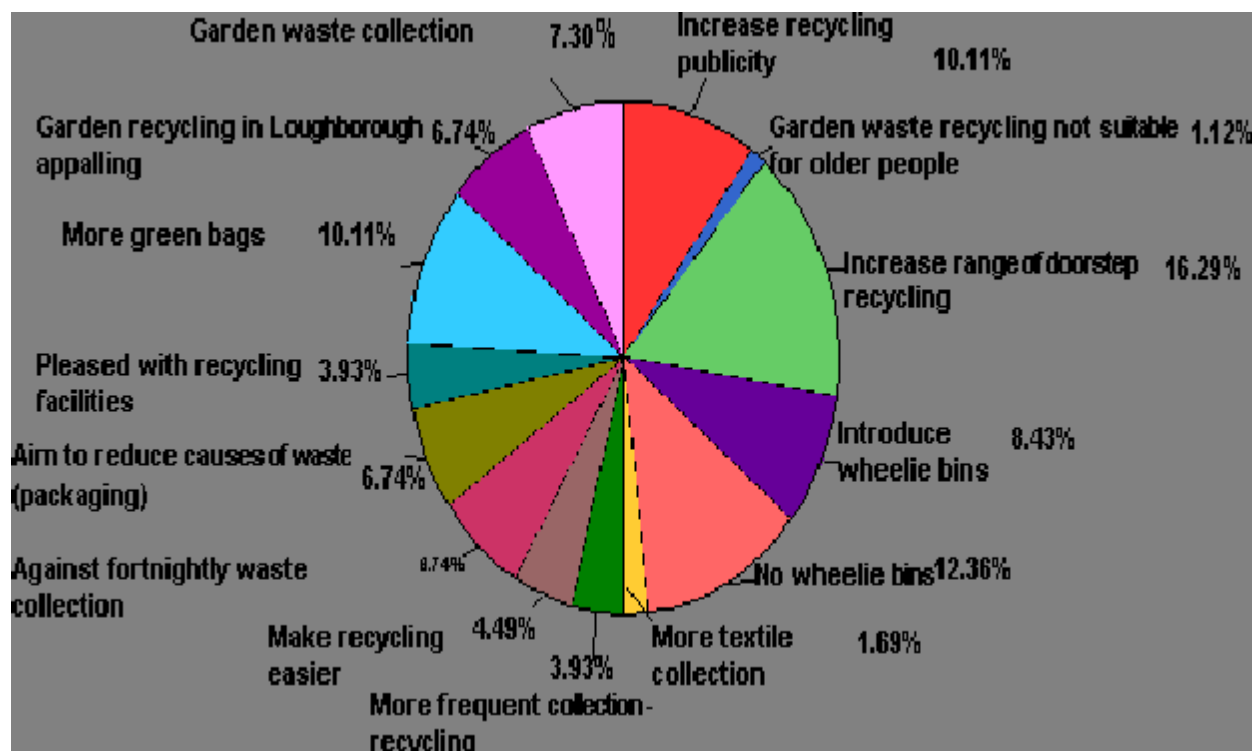

APPENDIX C - BUDGET/RECYCLING QUESTIONNAIRE - ADDITIONAL COMMENTS

Additional Comments

Valid	Comment	Percent
	Garden waste recycling not suitable for older people	1.1
	More textile collection	1.7
	More frequent collection – recycling	3.9
	Pleased with recycling facilities	3.9
	Make recycling easier	4.5
	Against fortnightly waste collection	6.7
	Aim to reduce causes of waste (packaging)	6.7
	Garden recycling in Loughborough appalling	6.7
	Garden waste collection	7.3
	Introduce wheelie bins	8.4
	Increase recycling publicity	10.1
	More green bags	10.1
	No wheelie bins	12.4
	Increase range of doorstep recycling	16.3
	Total	100.0