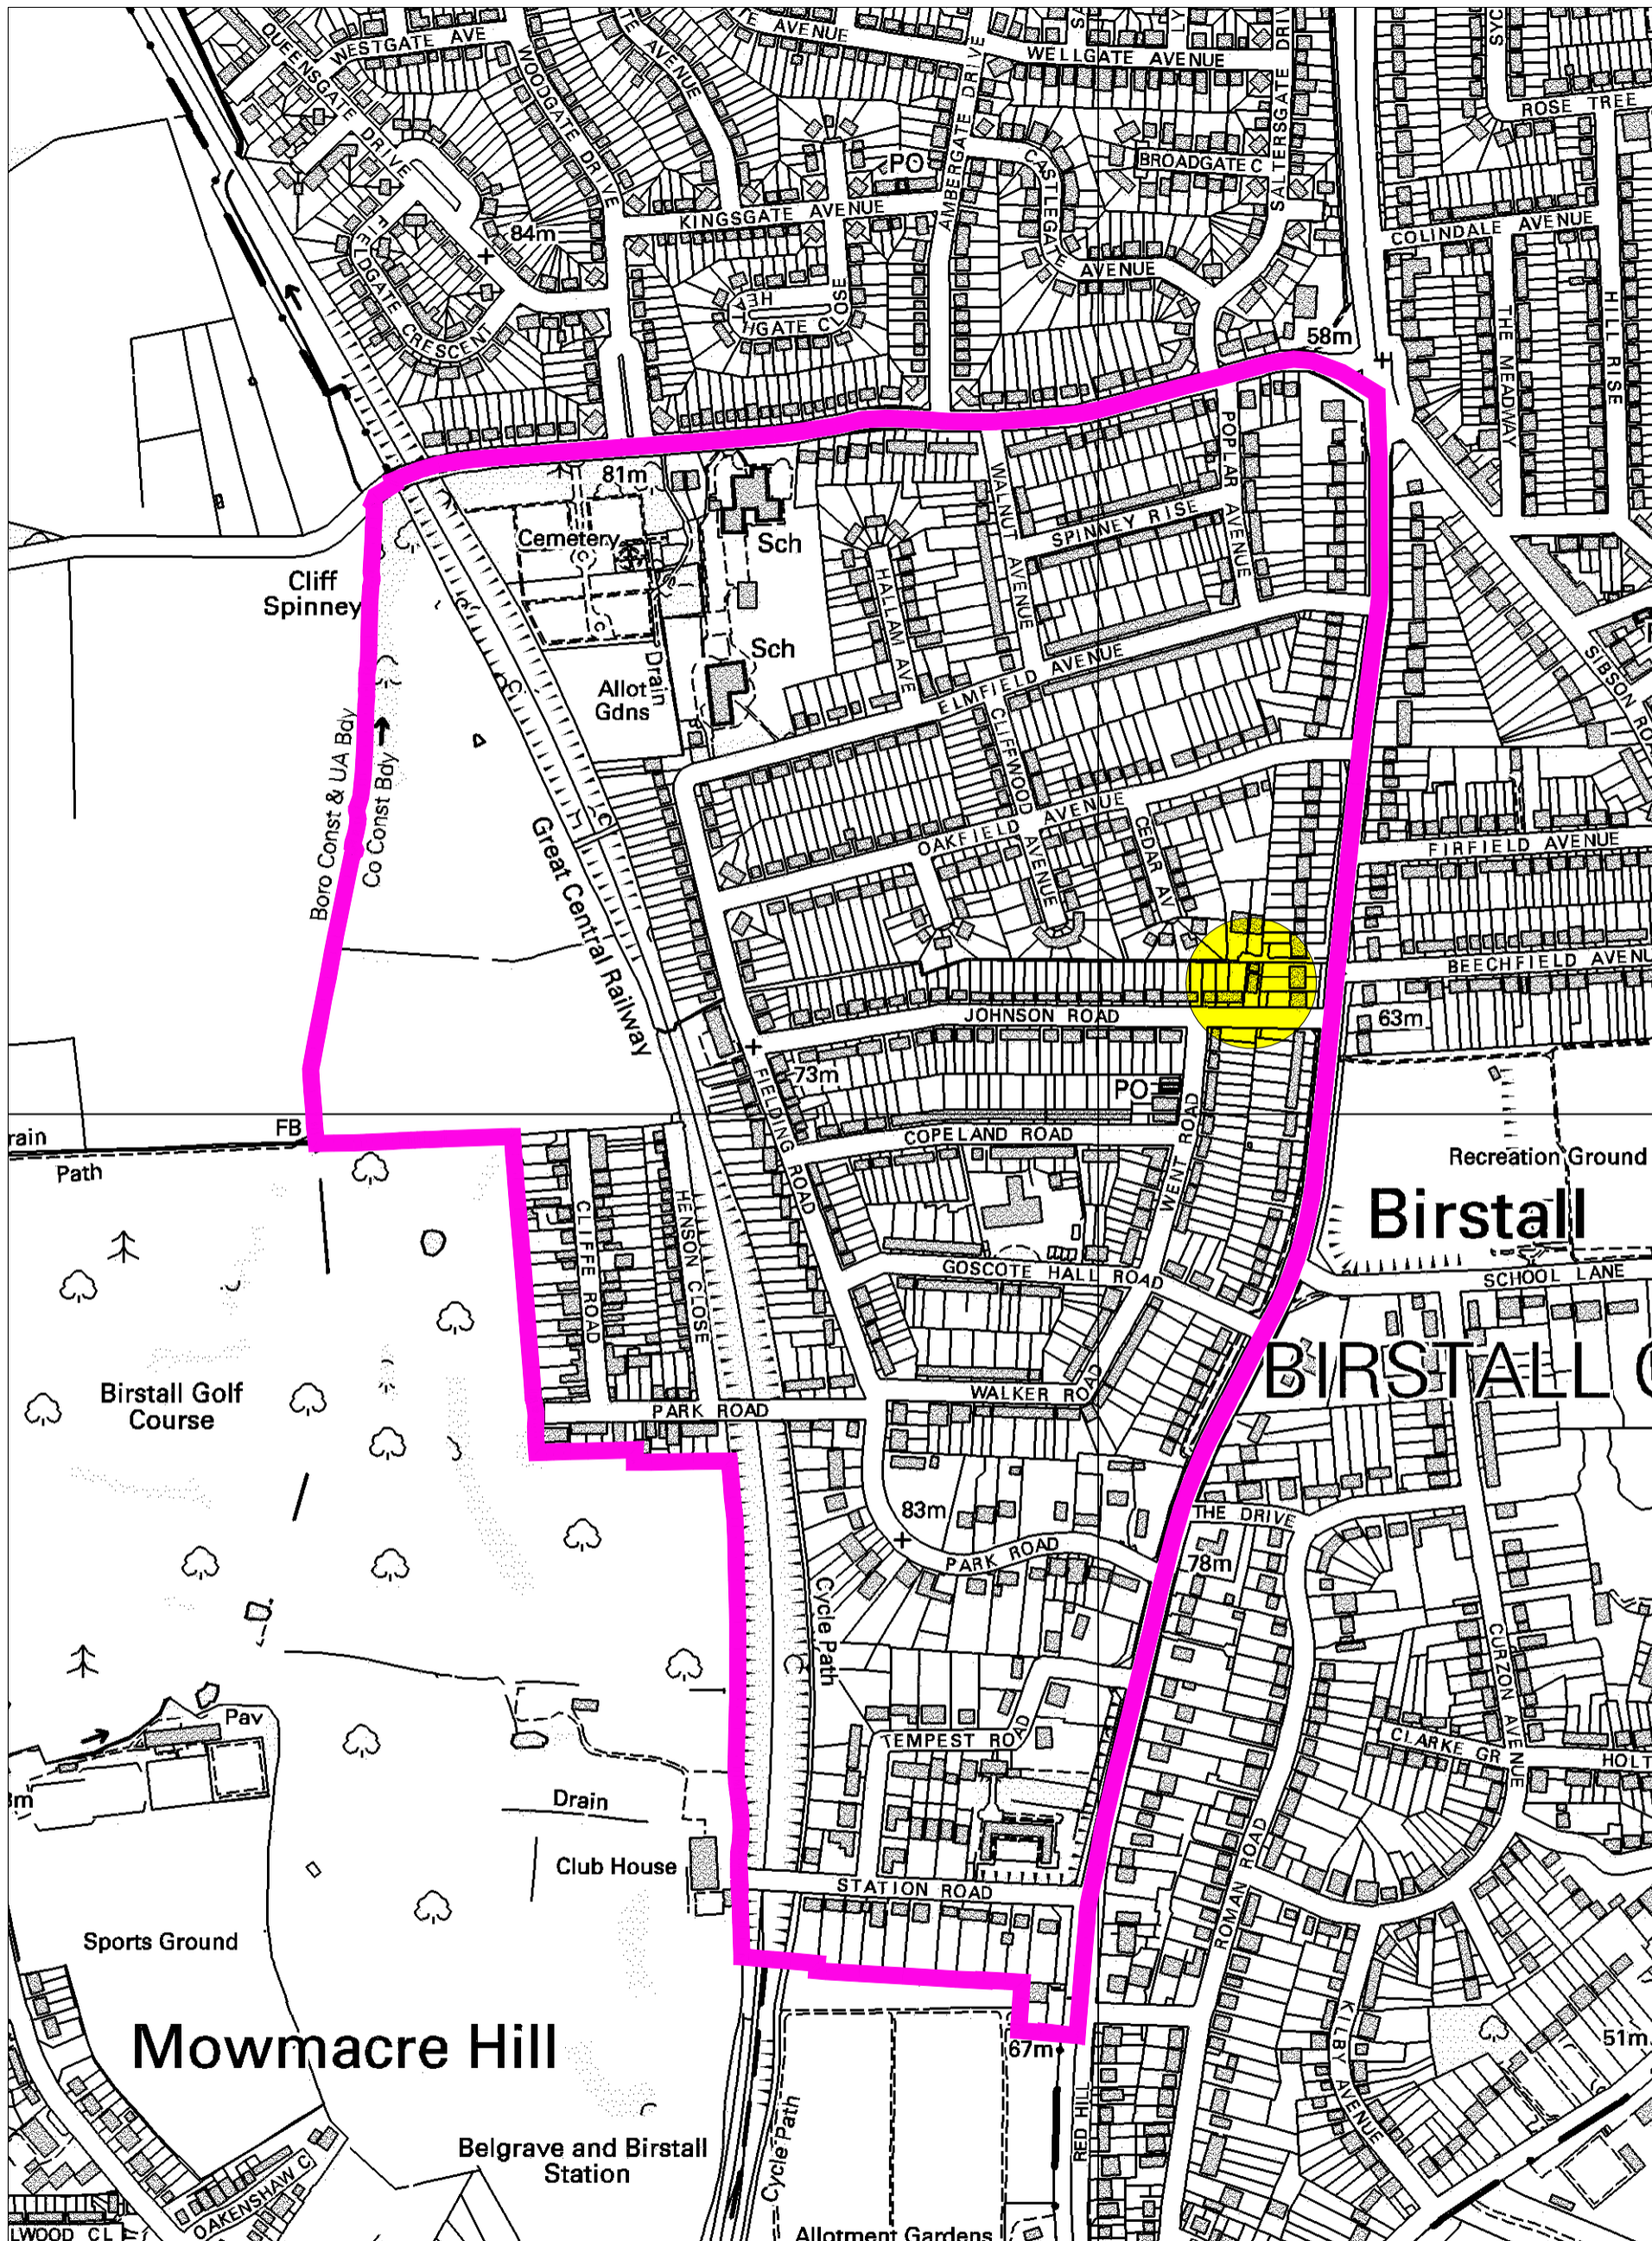

Polling District: Birstall Goscote

Charnwood Borough Council
Southfields
Southfield Road
Loughborough
Leicestershire
LE11 2TN
tel: (01509) 263151
www.charnwoodbc.gov.uk

Scale: 1:5000
Date: 30-08-2007 Time: 09:29:41

Licence No. 100023558

Any Aerial Photography shown is copyright of UK Perspectives