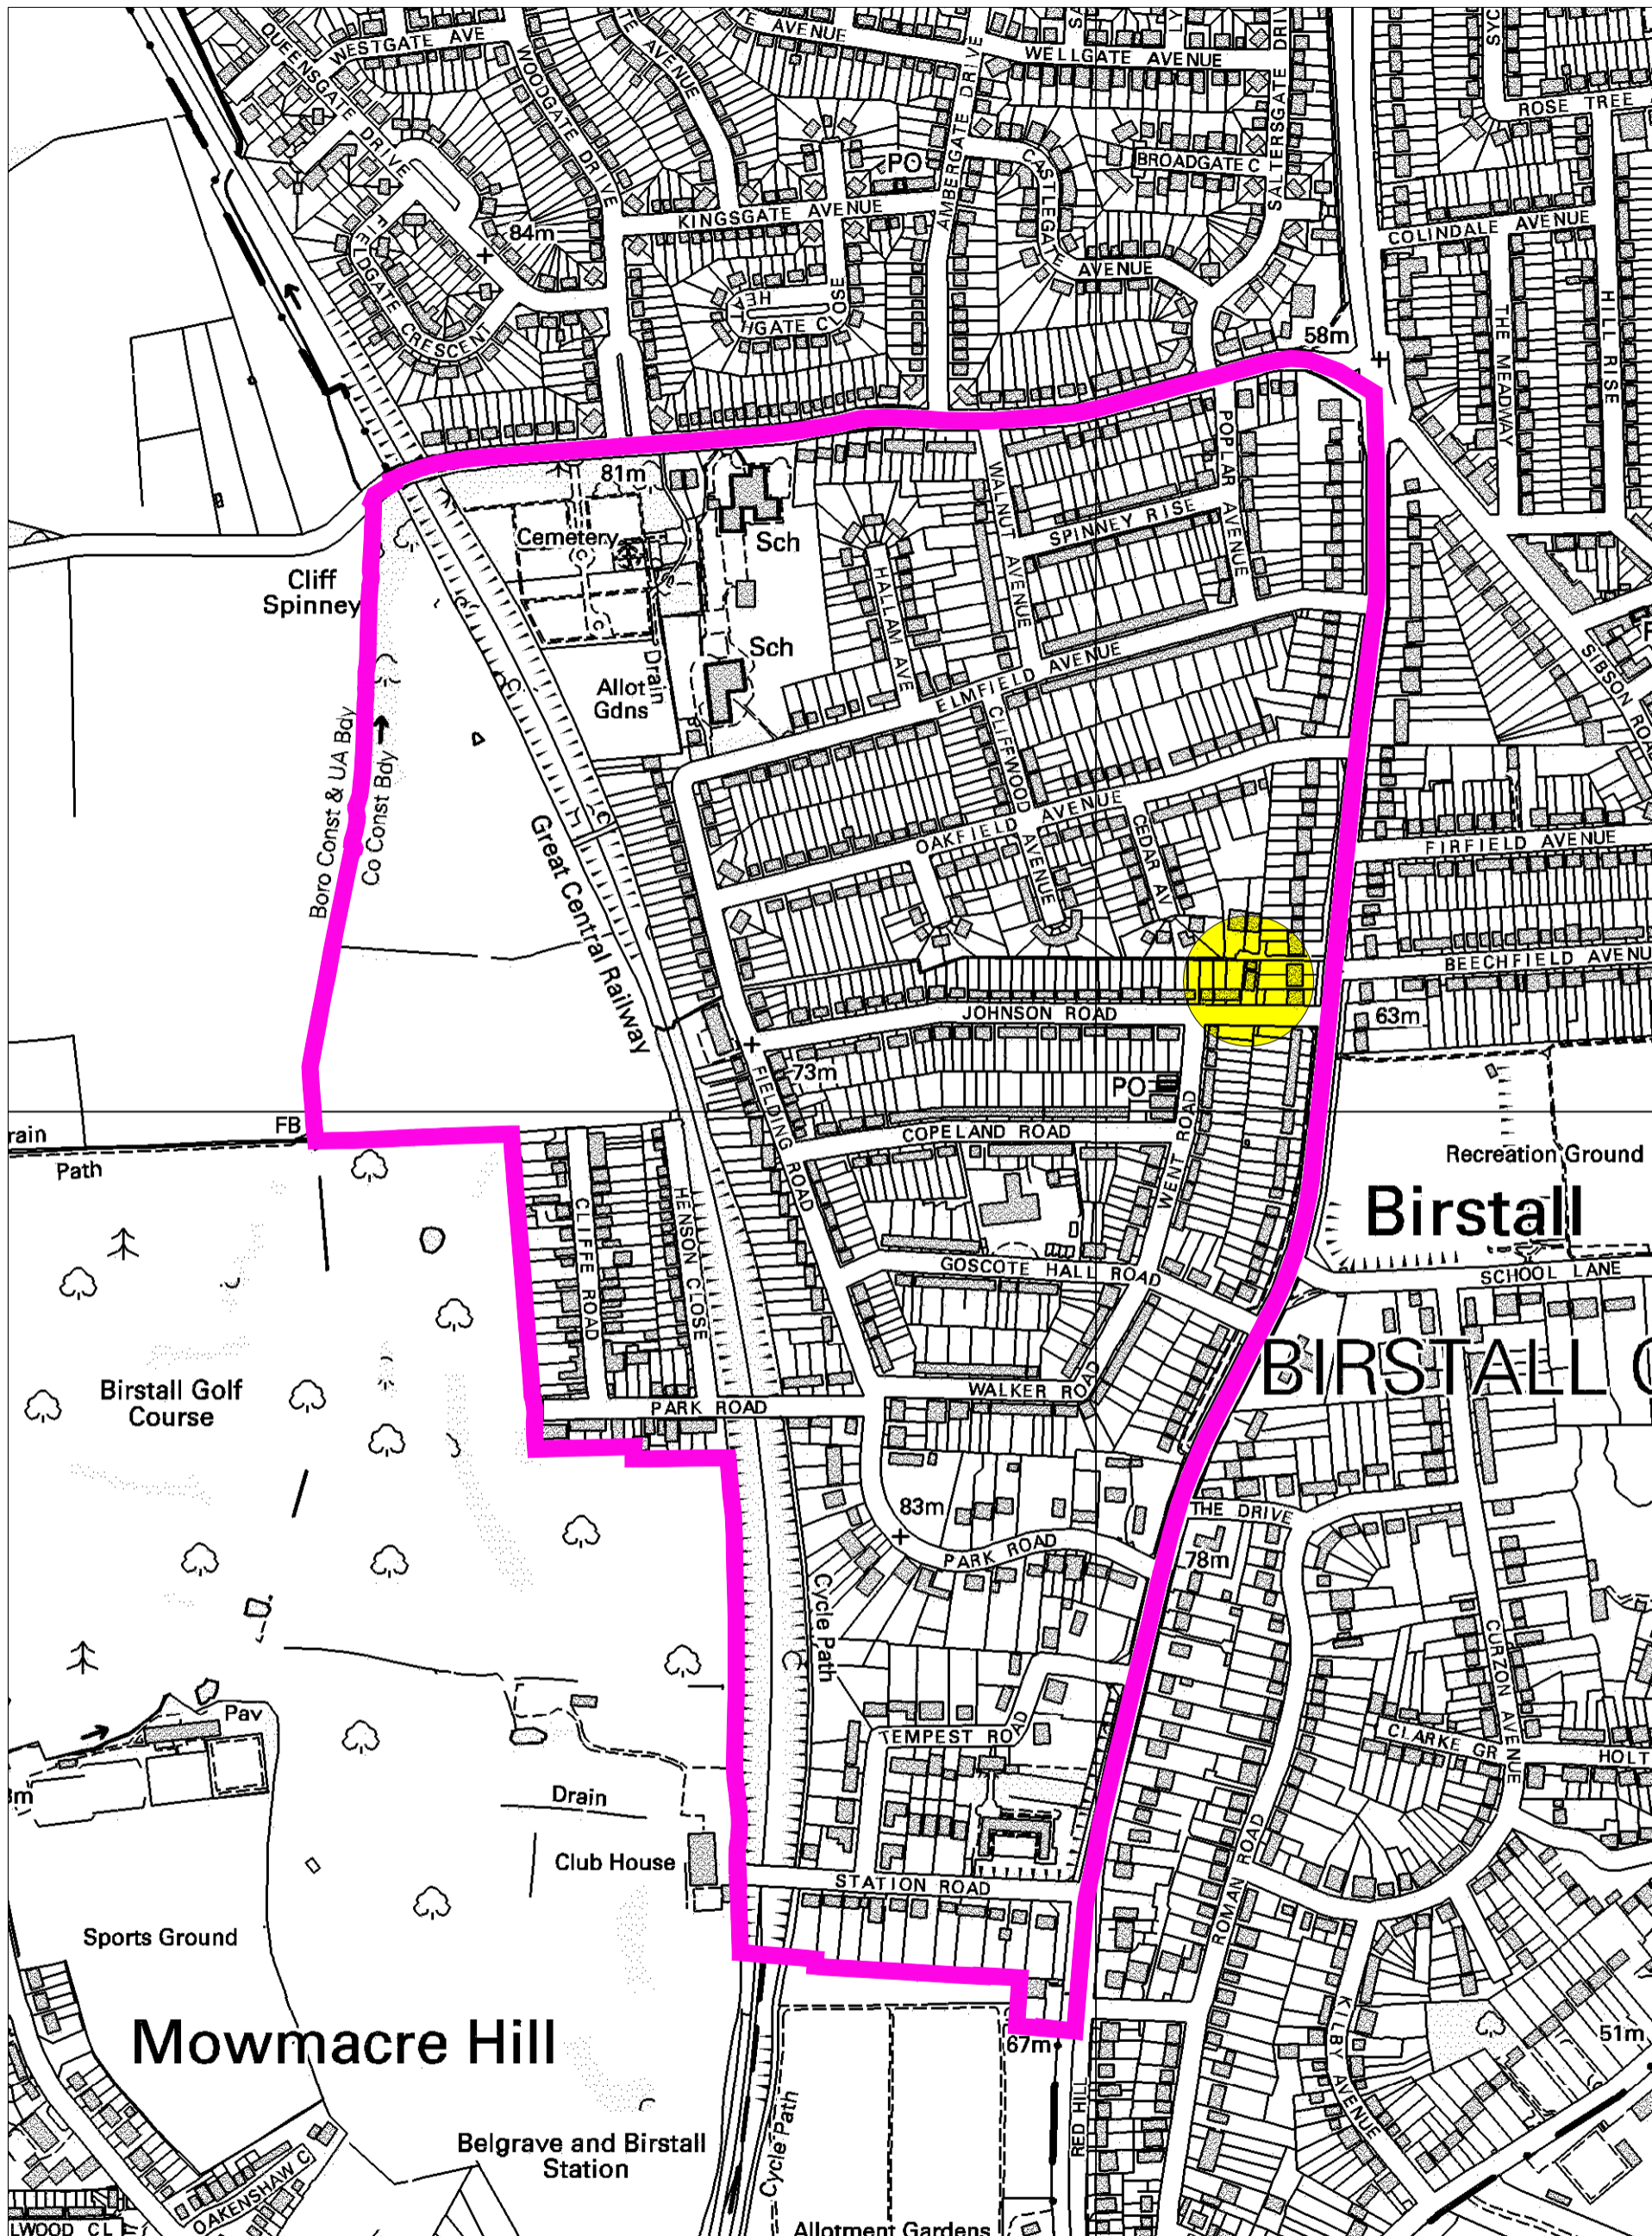

Polling District: Birstall Goscote

Charnwood Borough Council
Southfields
Southfield Road
Loughborough
Leicestershire
LE11 2TN
tel: (01509) 263151
www.charnwoodbc.gov.uk

Scale: 1:5000
Date: 30-08-2007 Time: 09:29:41

Licence No. 100023558

Any Aerial Photography shown is copyright of UK Perspectives