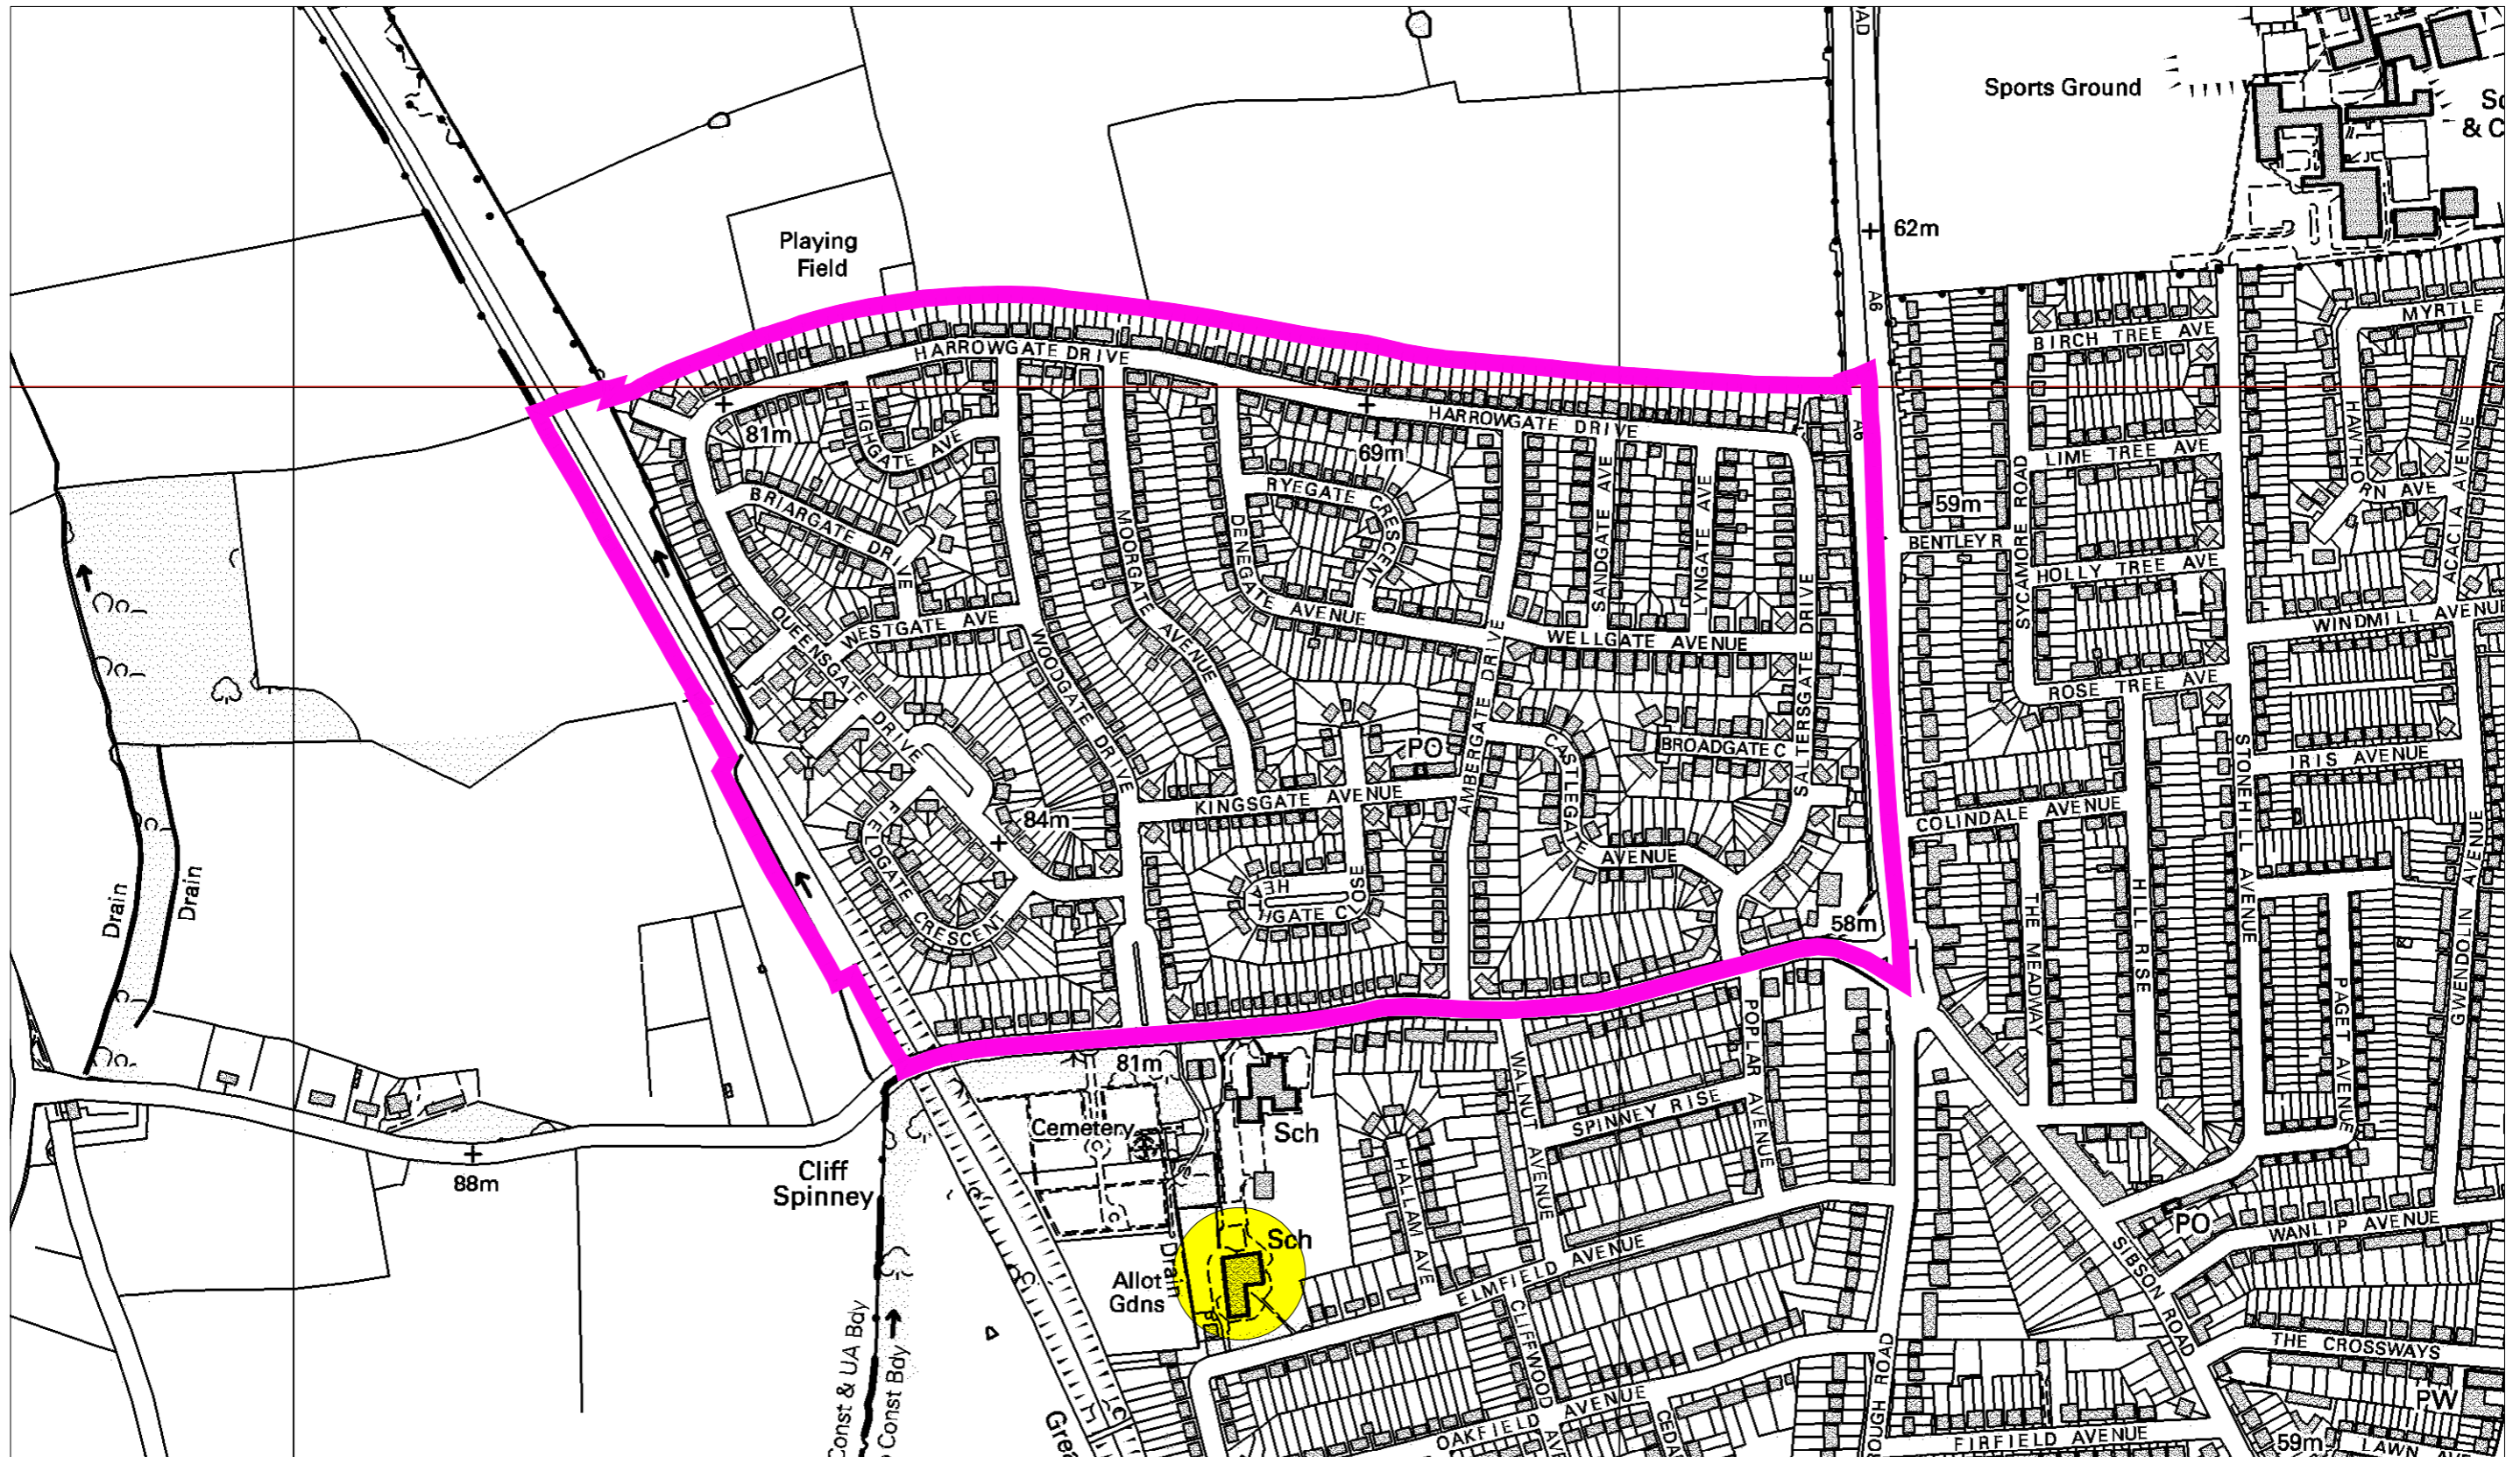

Polling District: Birstall Greengate No.1

Charnwood Borough Council
 Southfields
 Southfield Road
 Loughborough
 Leicestershire
 LE11 2TN
 tel: (01509) 263151
 www.charnwoodbc.gov.uk

Scale: 1:5000
 Date: 30-08-2007 Time: 09:33:44
 This material has been reproduced from Ordnance Survey digital map data with the permission of the Controller of Her Majesty's Stationary Office. Unauthorised reproduction infringes Crown copyright and may lead to prosecution or civil proceedings.
 © Crown copyright.
 Licence No. 100023558
 Any Aerial Photography shown is copyright of UK Perspectives