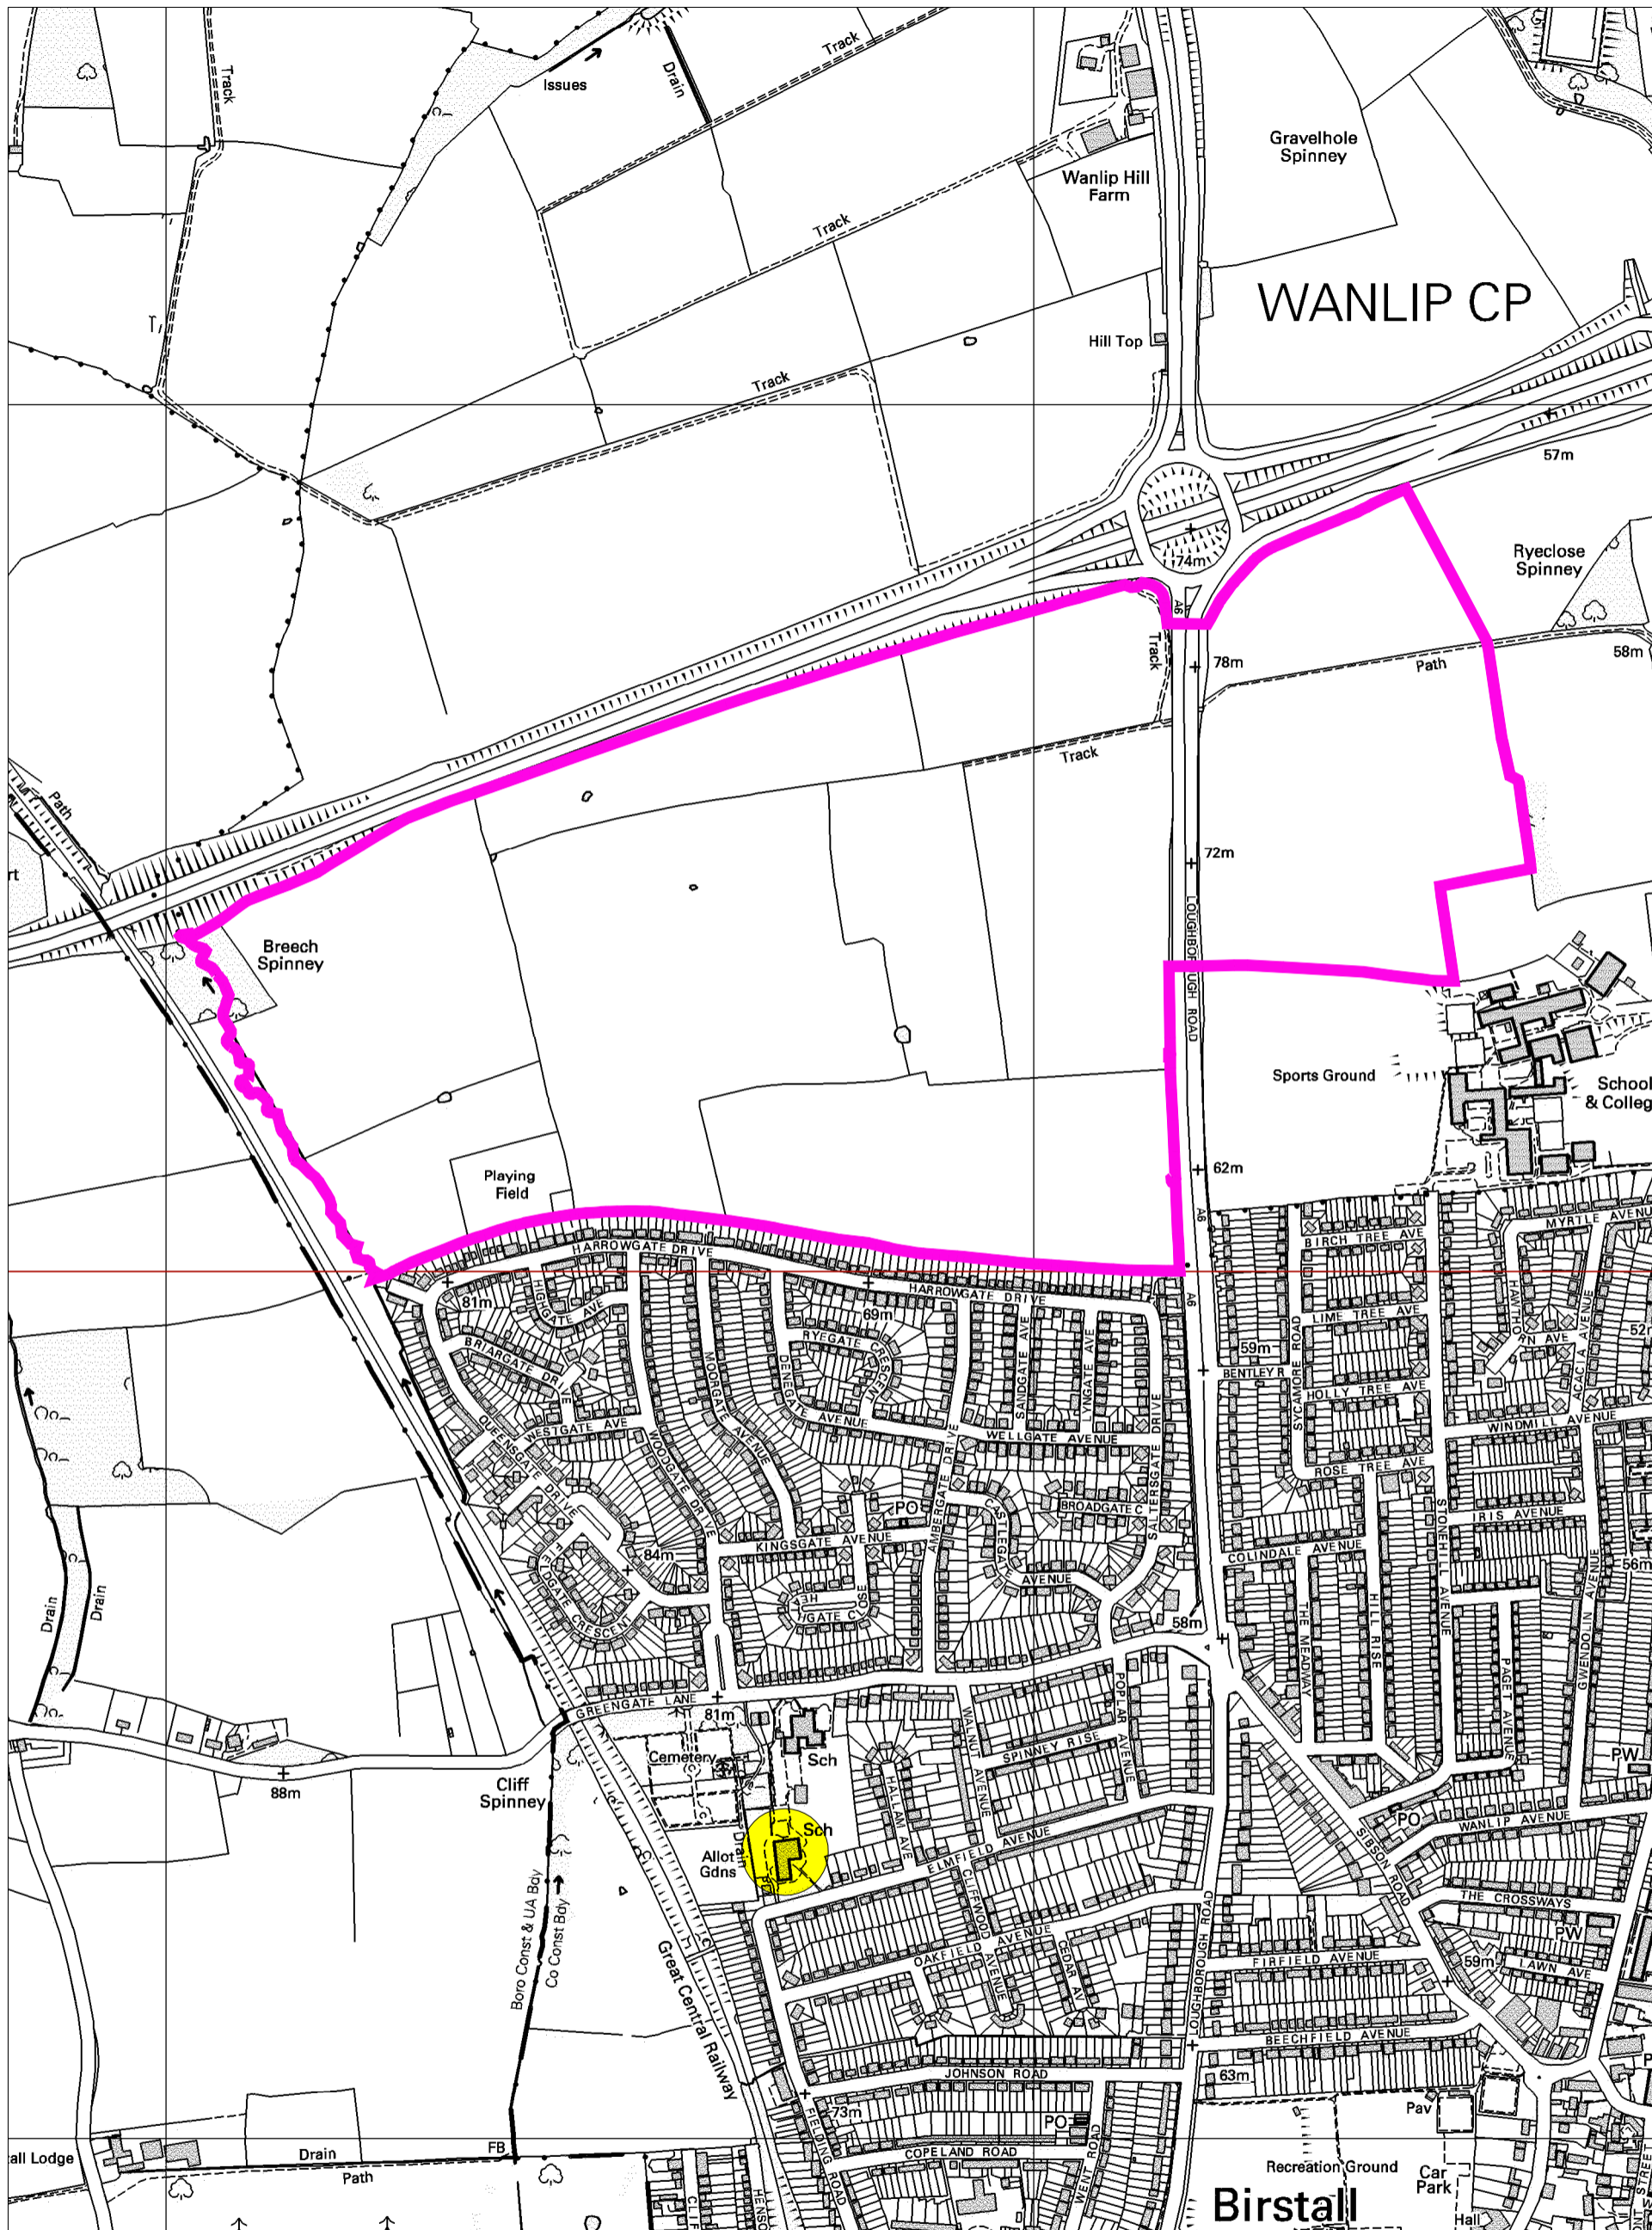

Polling District: Birstall Greengate No.2

Charnwood Borough Council
Southfields
Southfield Road
Loughborough
Leicestershire
LE11 2TN
tel: (01509) 263151
www.charnwoodbc.gov.uk

Scale: 1:7500
Date: 30-08-2007 Time: 09:43:40

Licence No. 100023558

Any Aerial Photography shown is copyright of UK Perspectives