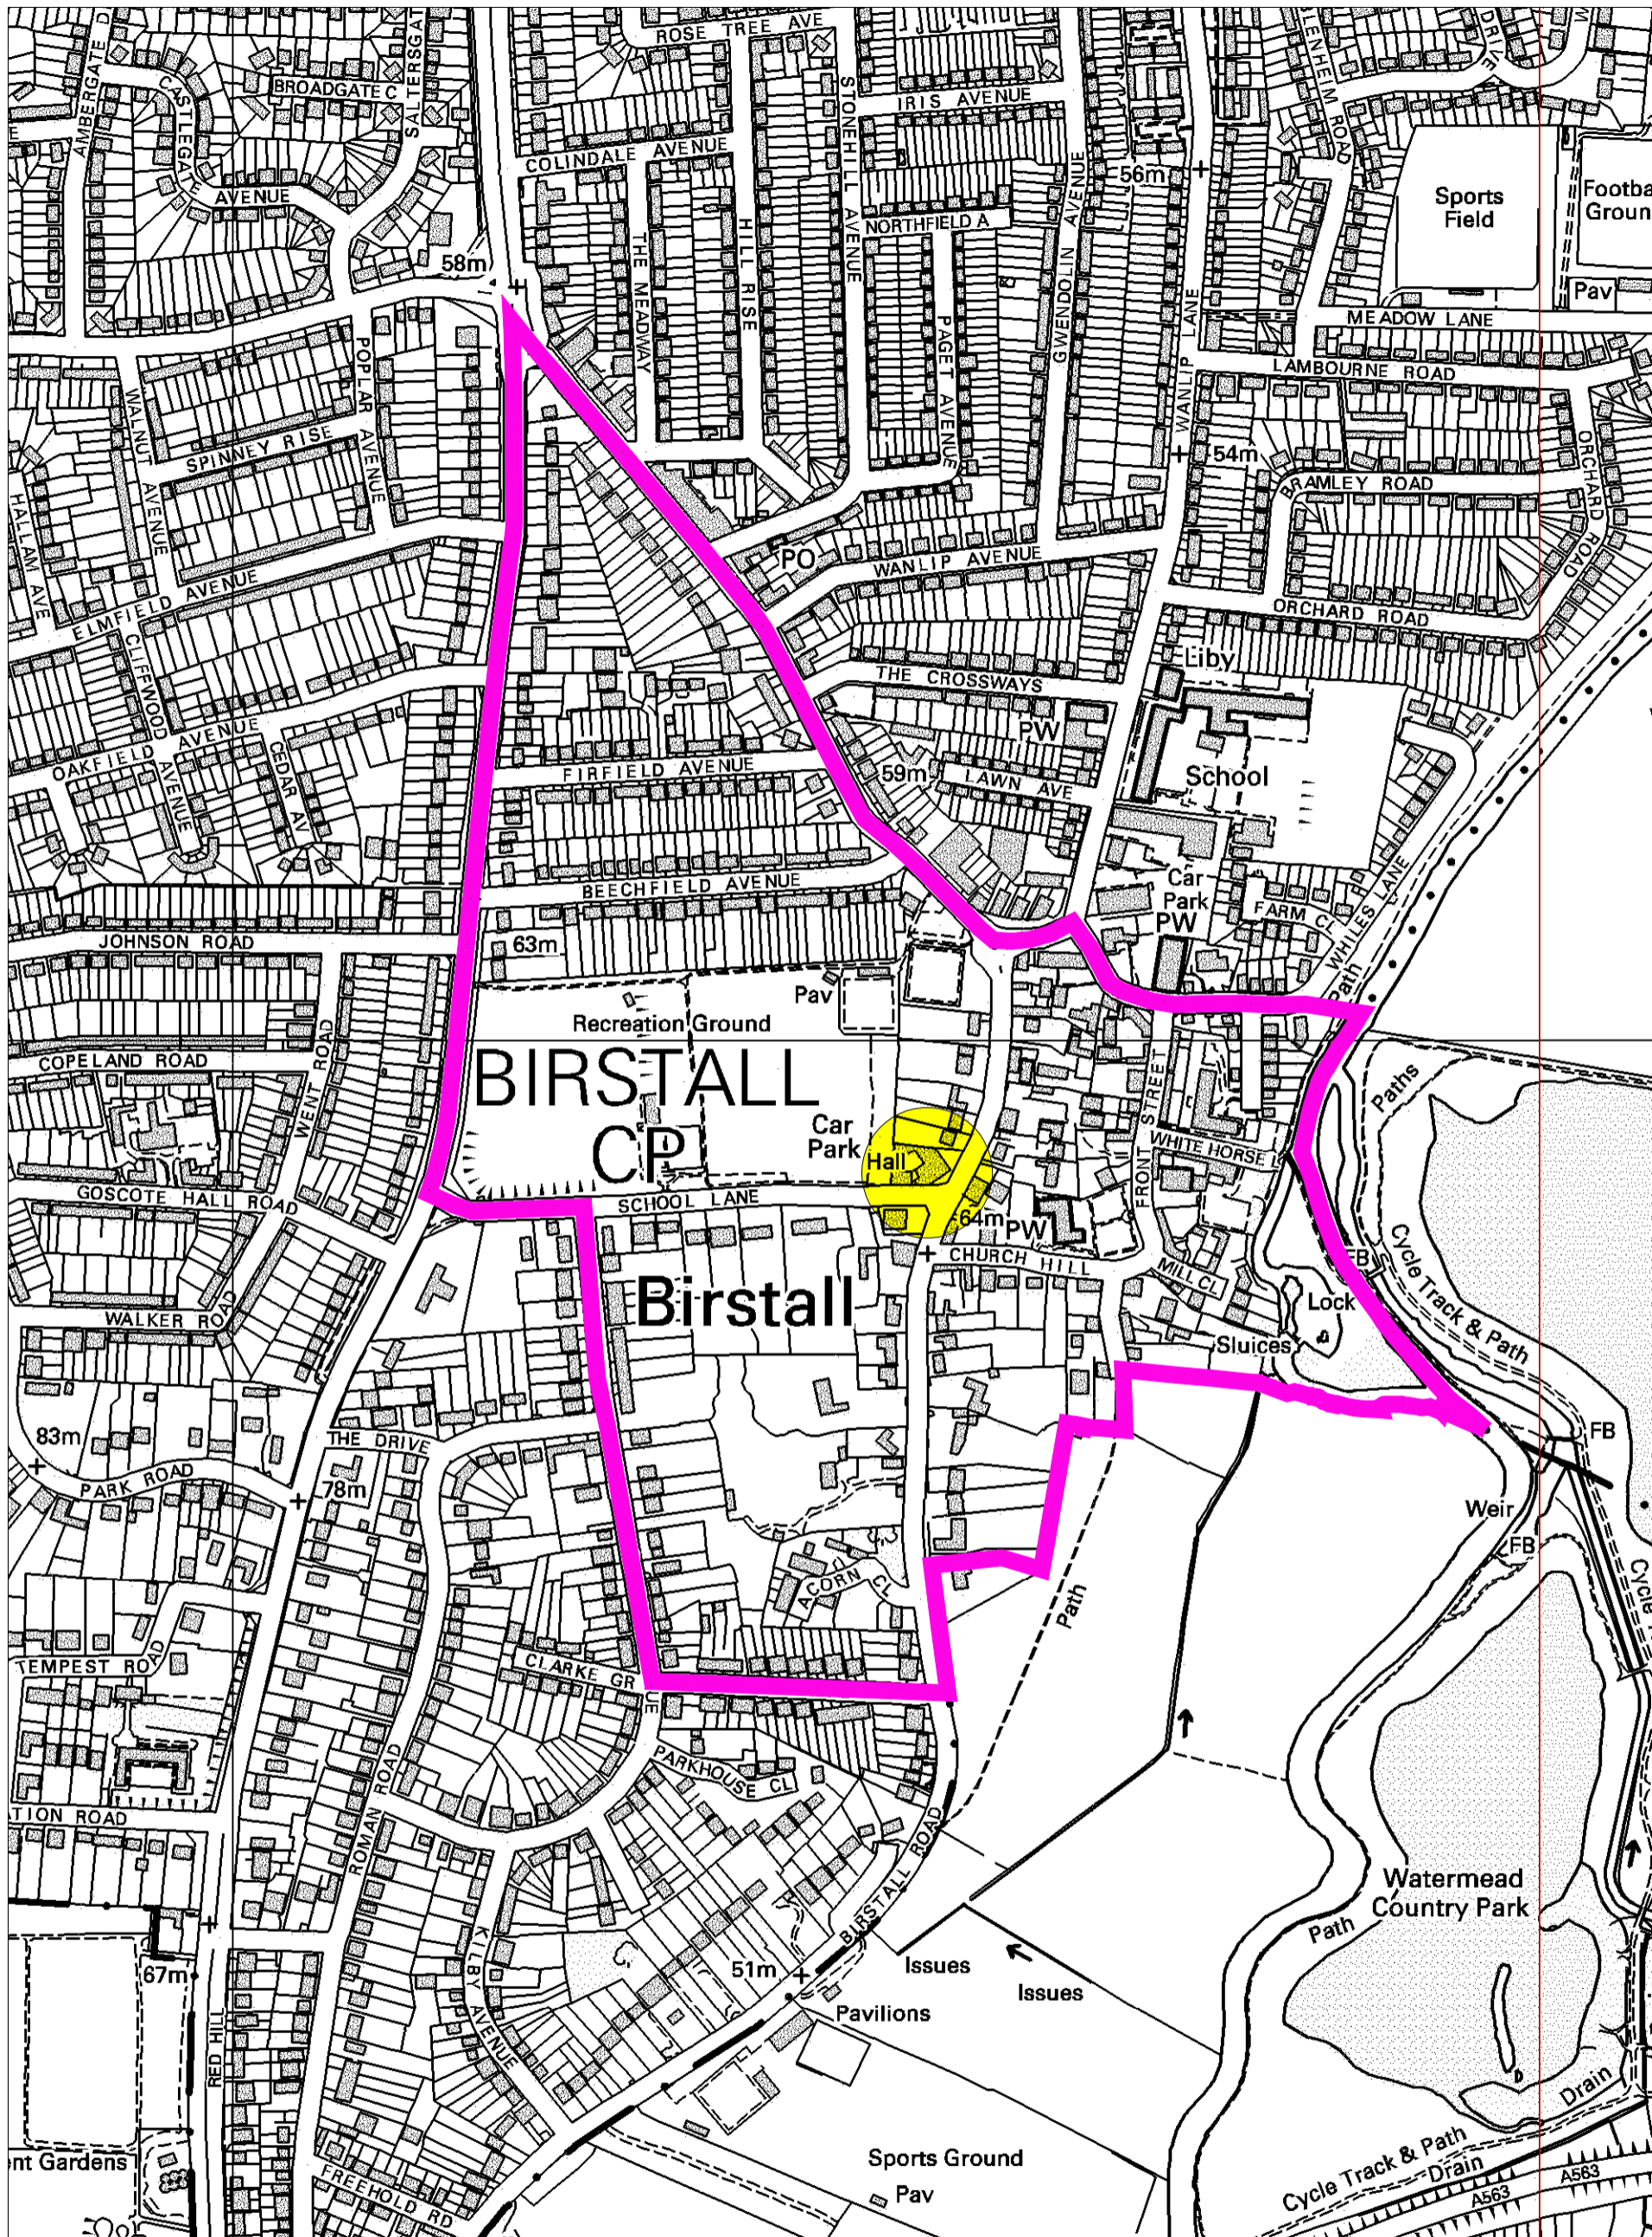

Polling District: Birstall Netherhall No.1

Charnwood Borough Council
Southfields
Southfield Road
Loughborough
Leicestershire
LE11 2TN
tel: (01509) 263151
www.charnwood.gov.uk

Scale: 1:5000
Date: 14-10-2010 Time: 15:53:34

Licence No. 100023558

Any Aerial Photography shown is copyright of UK Perspectives