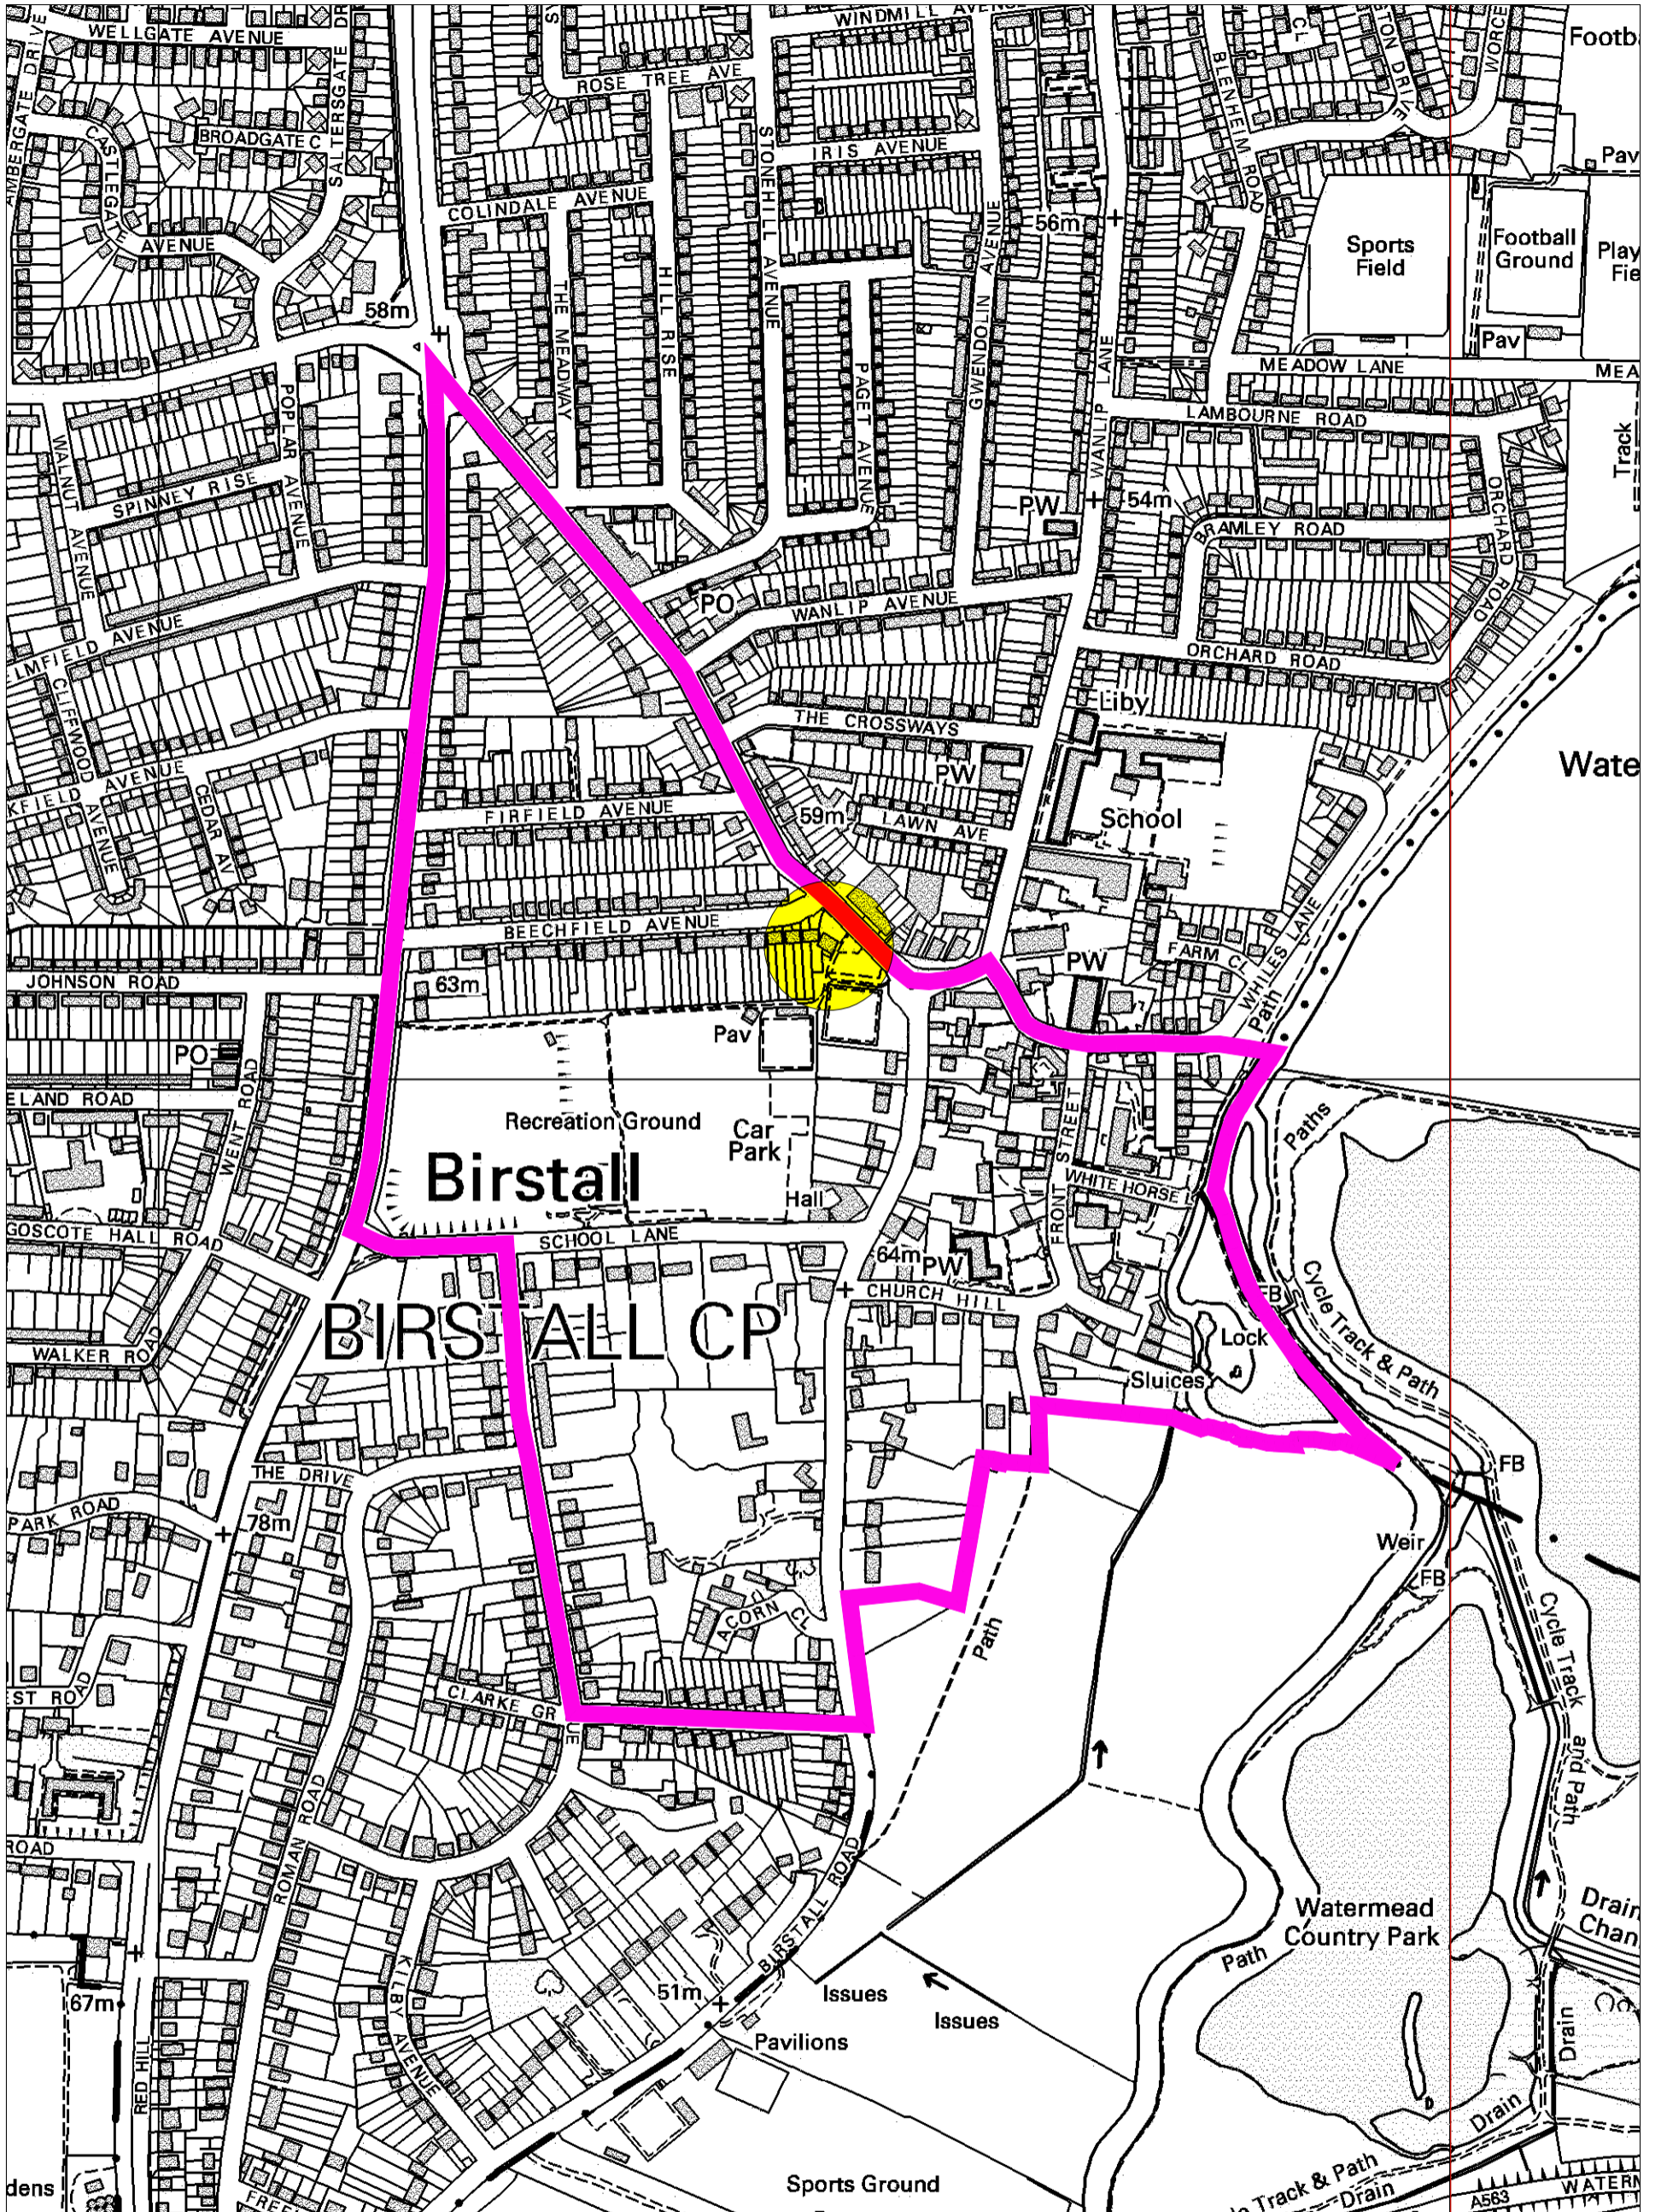

Polling District: Birstall Netherhall No.1

Charnwood Borough Council  
 Southfields  
 Southfield Road  
 Loughborough  
 Leicestershire  
 LE11 2TN  
 tel: (01509) 263151  
 www.charnwoodbc.gov.uk

Scale: 1:5000  
 Date: 30-08-2007 Time: 09:19:55  
 This material has been reproduced from Ordnance Survey digital map data with the permission of the Controller of Her Majesty's Stationary Office. Unauthorised reproduction infringes Crown copyright and may lead to prosecution or civil proceedings. © Crown copyright.  
 Licence No. 100023558  
 Any Aerial Photography shown is copyright of UK Perspectives