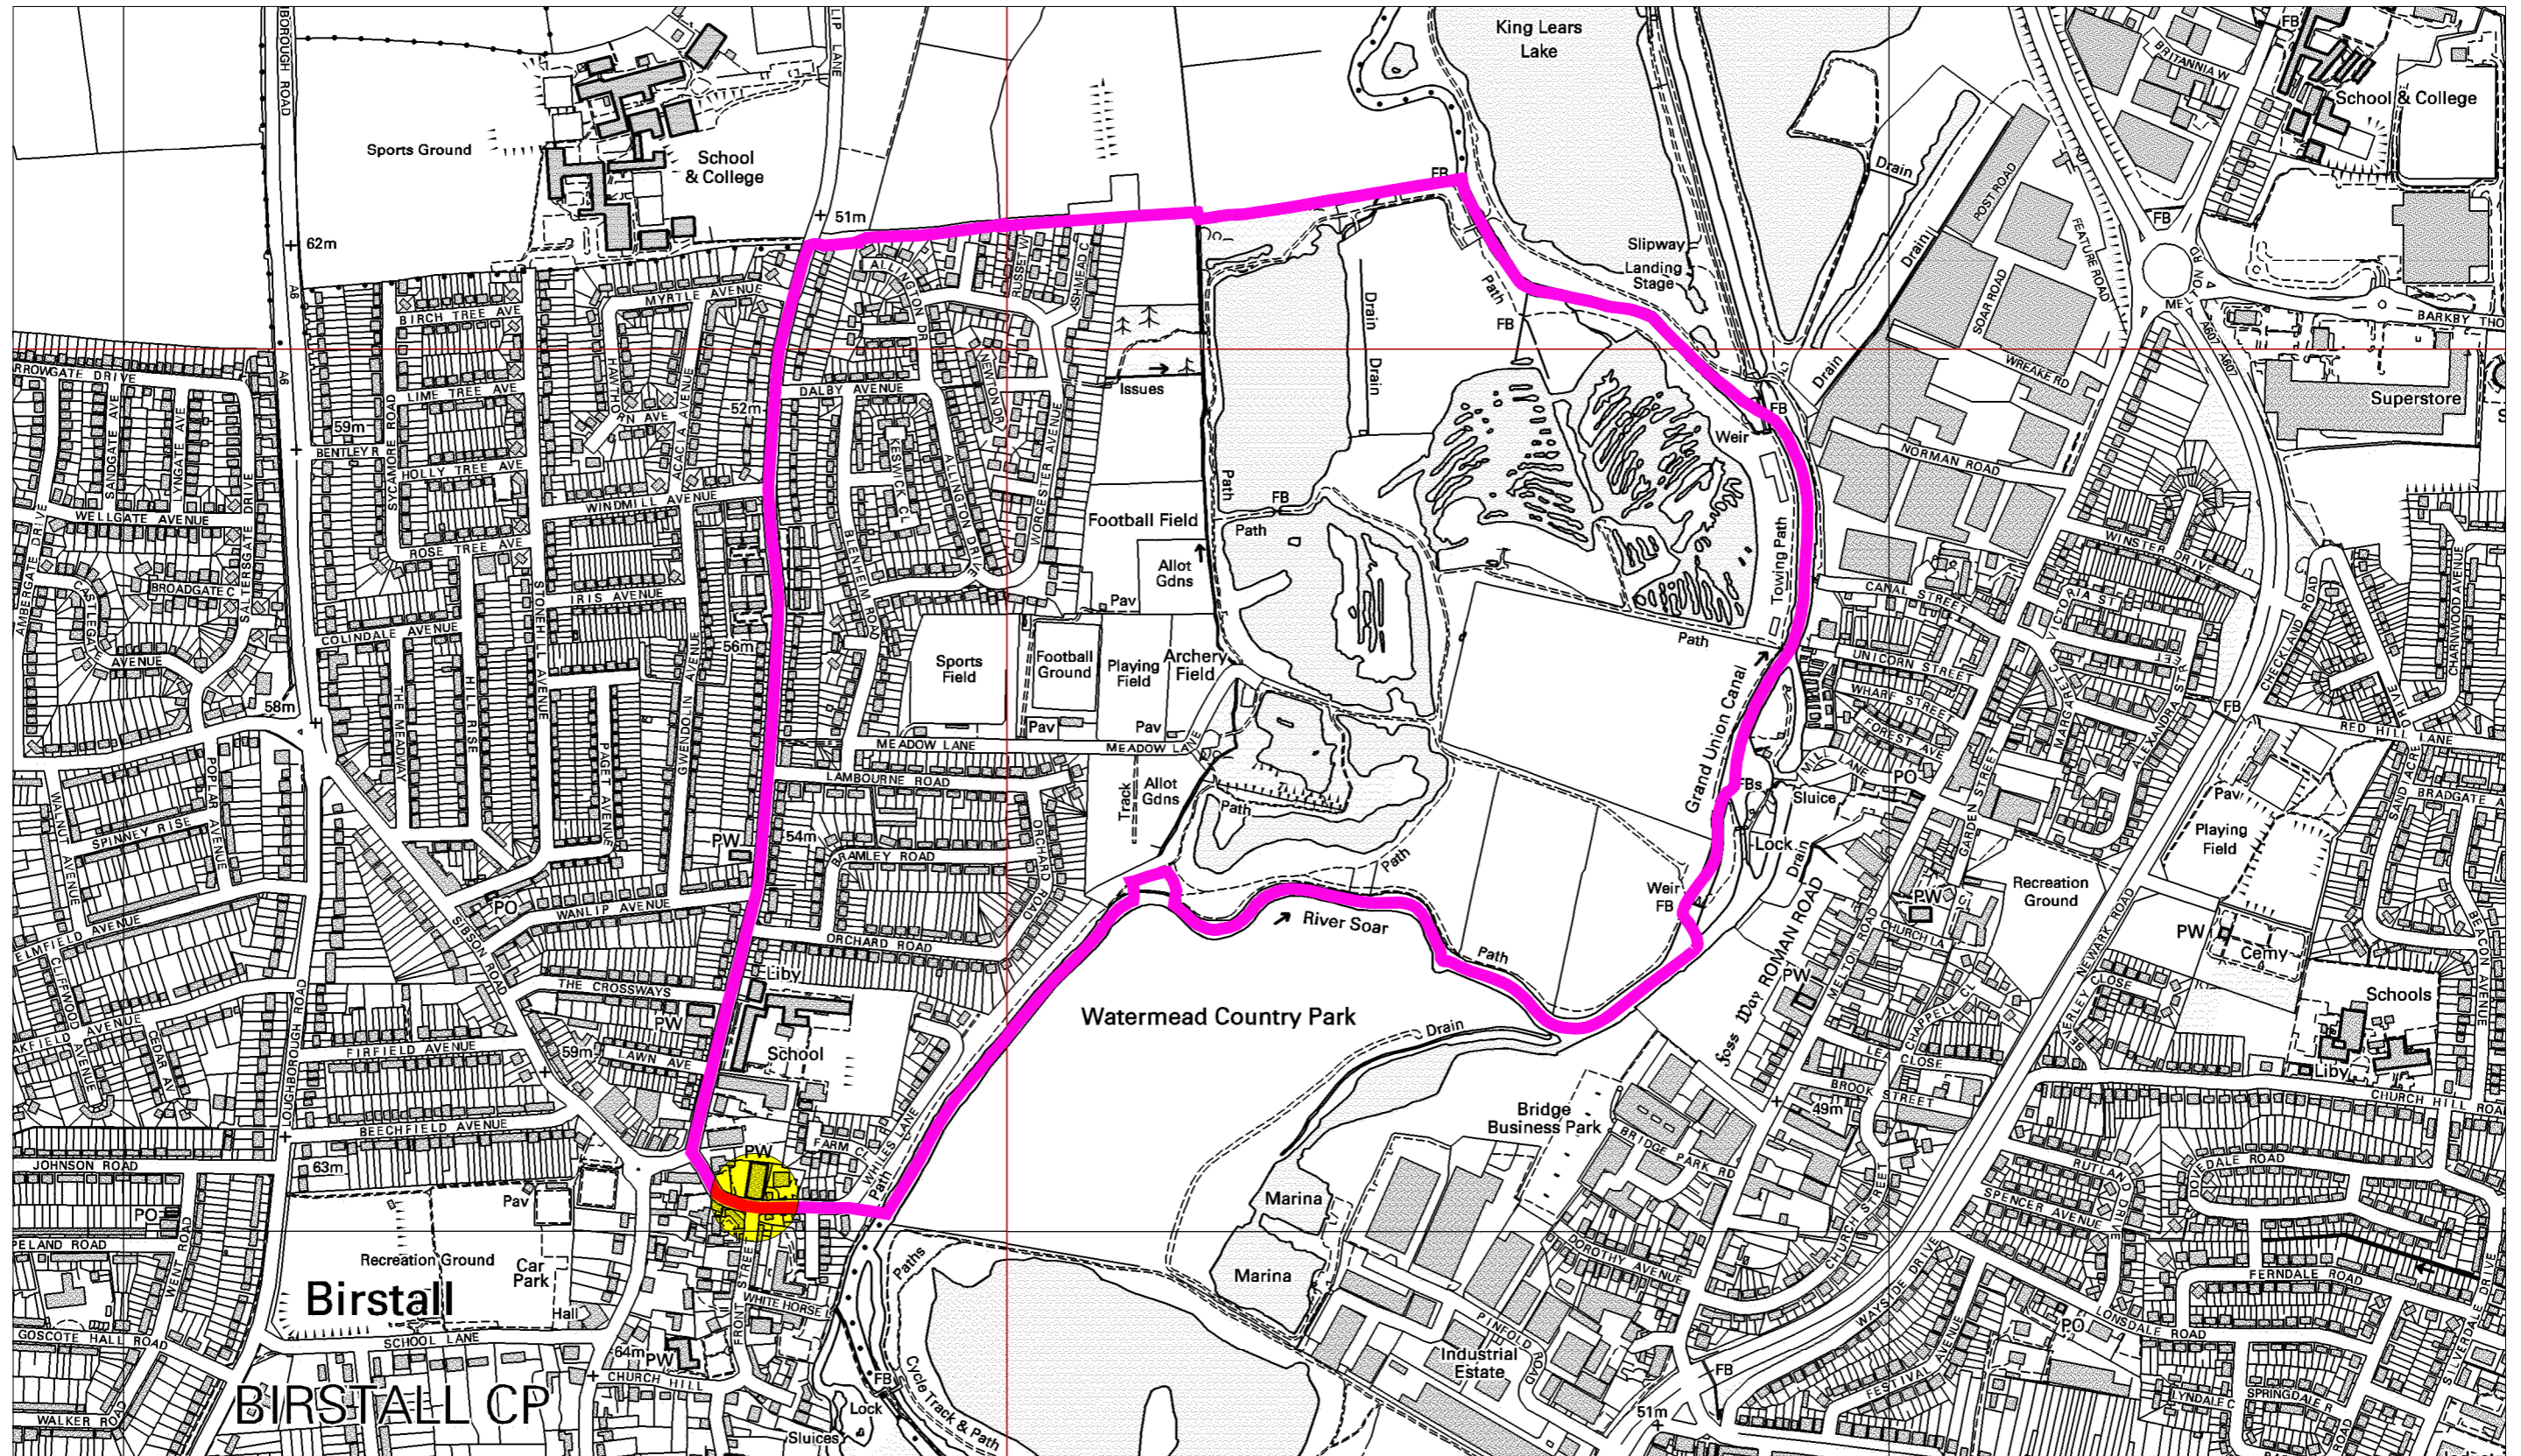

# Polling District: Birstall Riverside

Charnwood Borough Council  
 Southfields  
 Southfield Road  
 Loughborough  
 Leicestershire  
 LE11 2TN  
 tel: (01509) 263151  
 www.charnwoodbc.gov.uk

Scale: 1:7500  
 Date: 30-08-2007 Time: 09:14:42  
 This material has been reproduced from Ordnance Survey digital map data with the permission of the Controller of Her Majesty's Stationary Office. Unauthorised reproduction infringes Crown copyright and may lead to prosecution or civil proceedings. © Crown copyright.  
 Licence No. 100023558  
 Any Aerial Photography shown is copyright of UK Perspectives