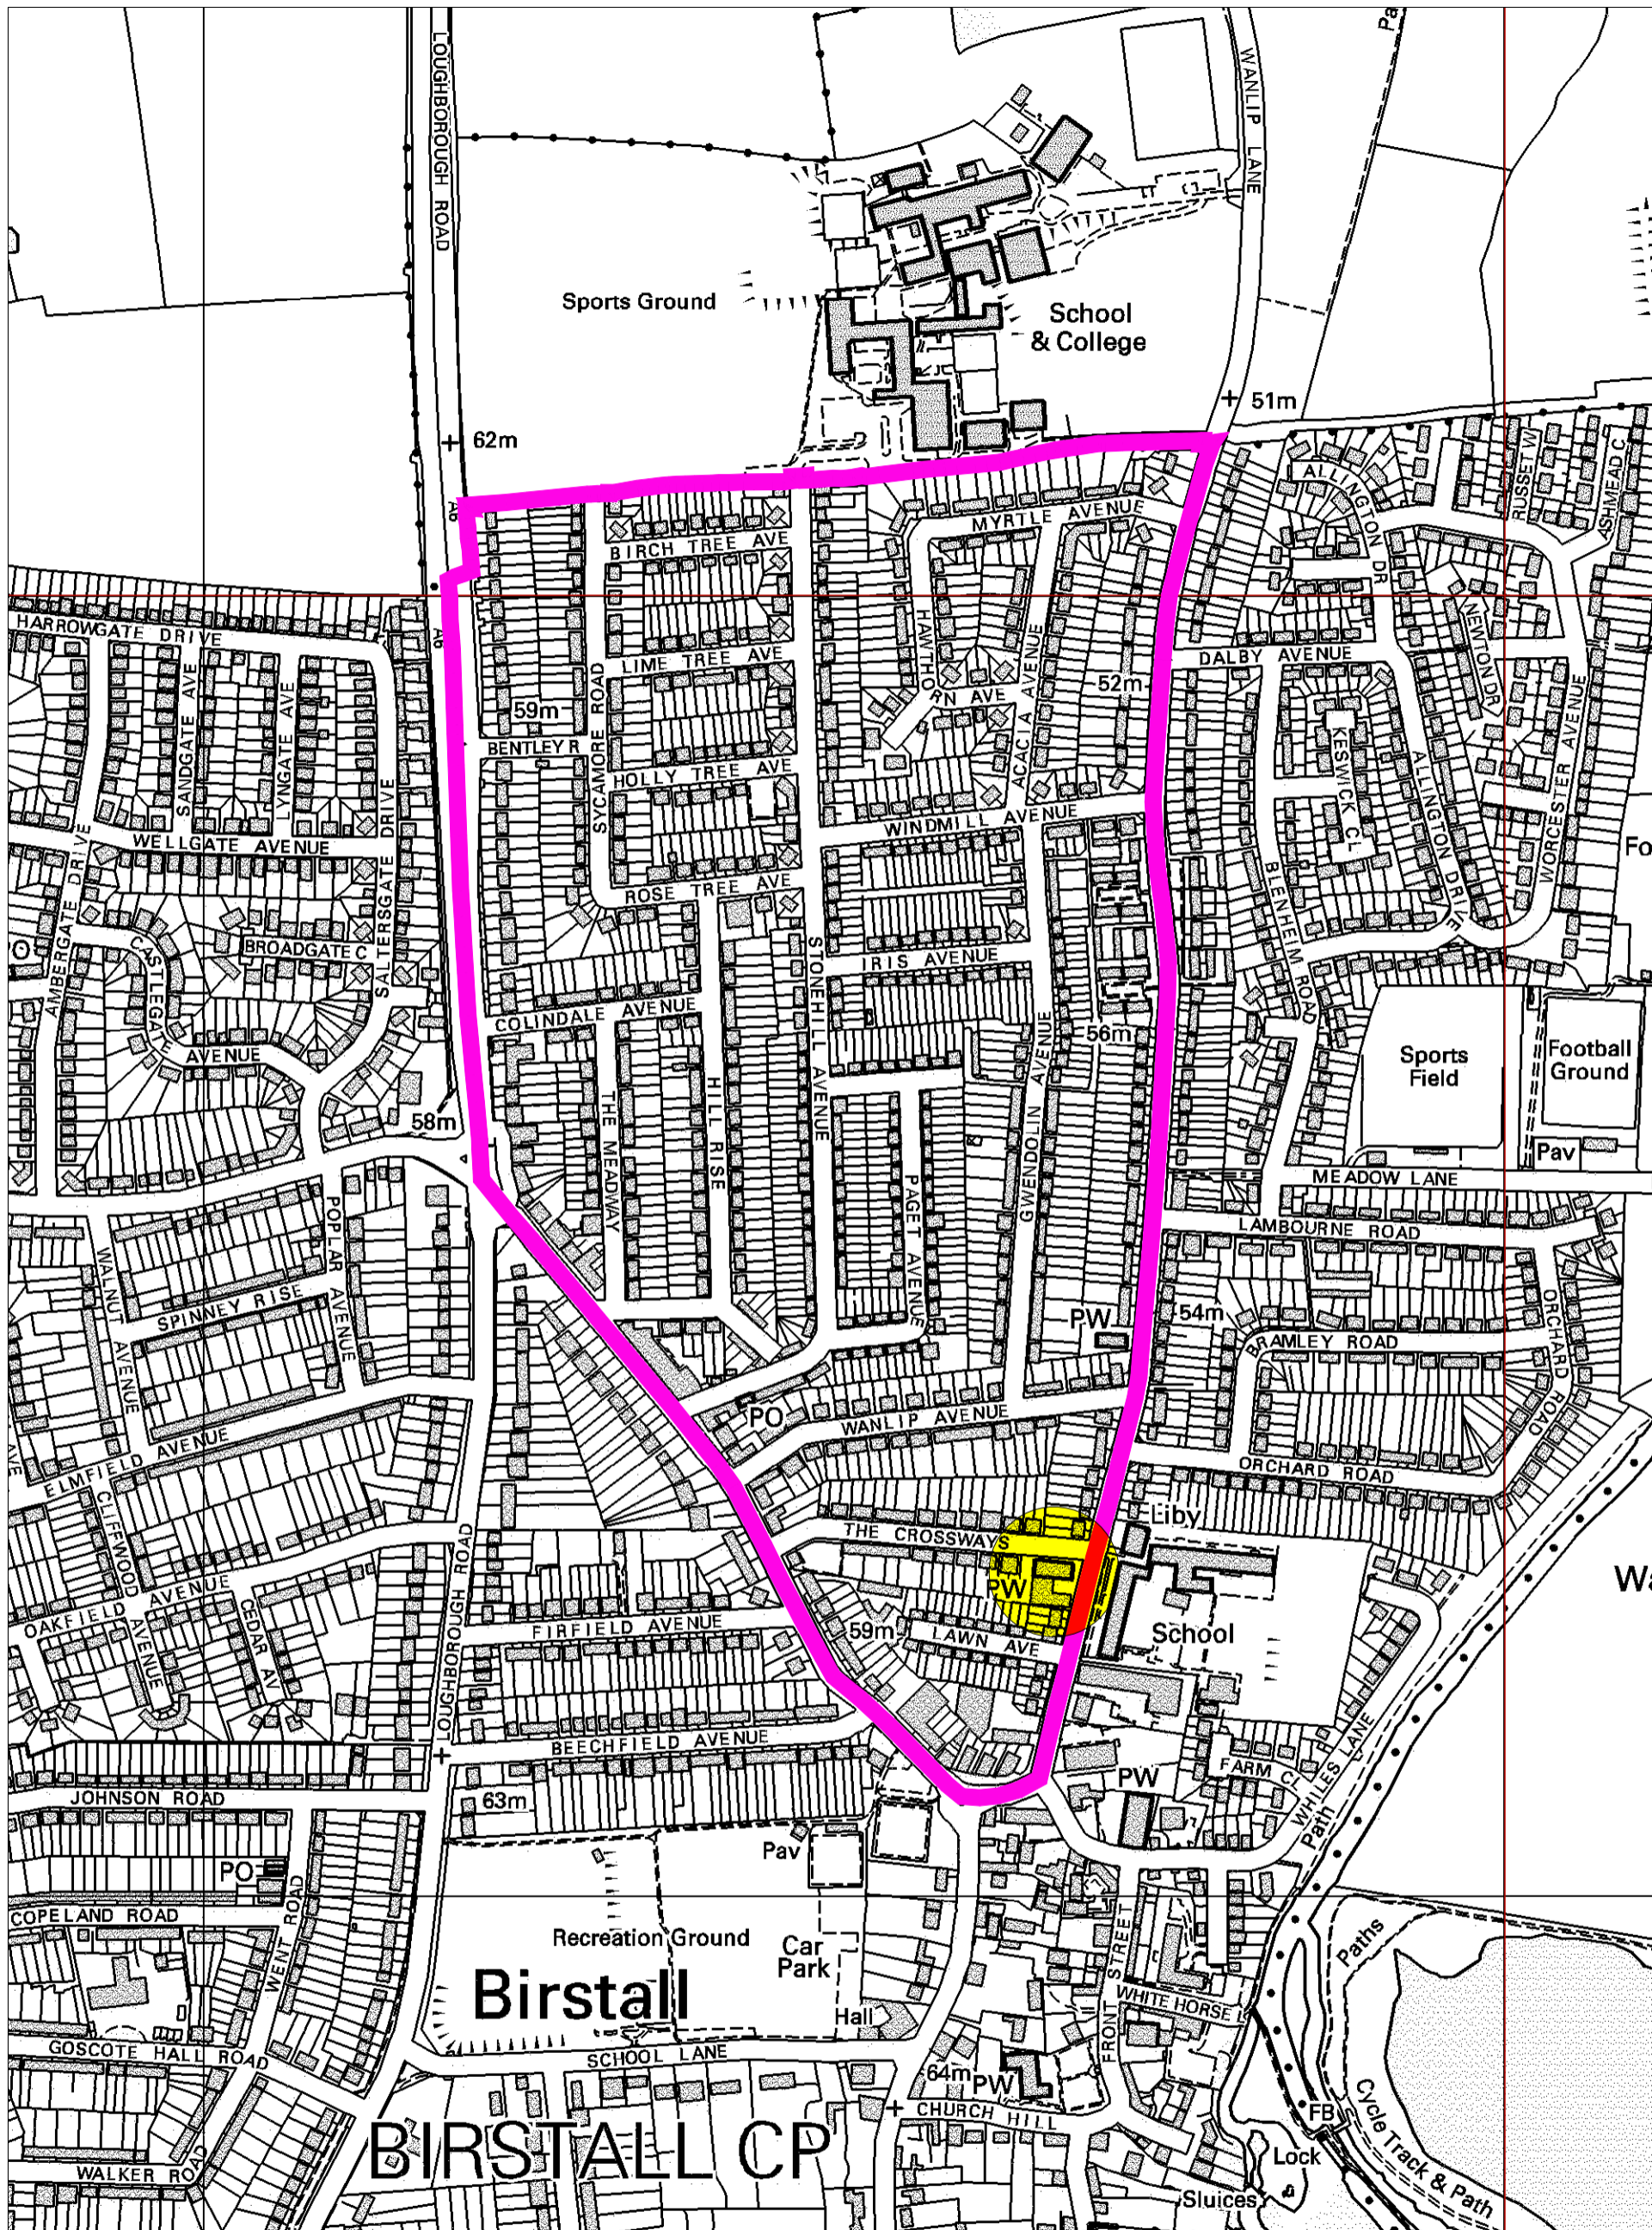

Polling District: Birstall Stonehill

Charnwood Borough Council
Southfields
Southfield Road
Loughborough
Leicestershire
LE11 2TN
tel: (01509) 263151
www.charnwoodbc.gov.uk

Scale: 1:5000
Date: 30-08-2007 Time: 09:27:01

Licence No. 100023558

Any Aerial Photography shown is copyright of UK Perspectives