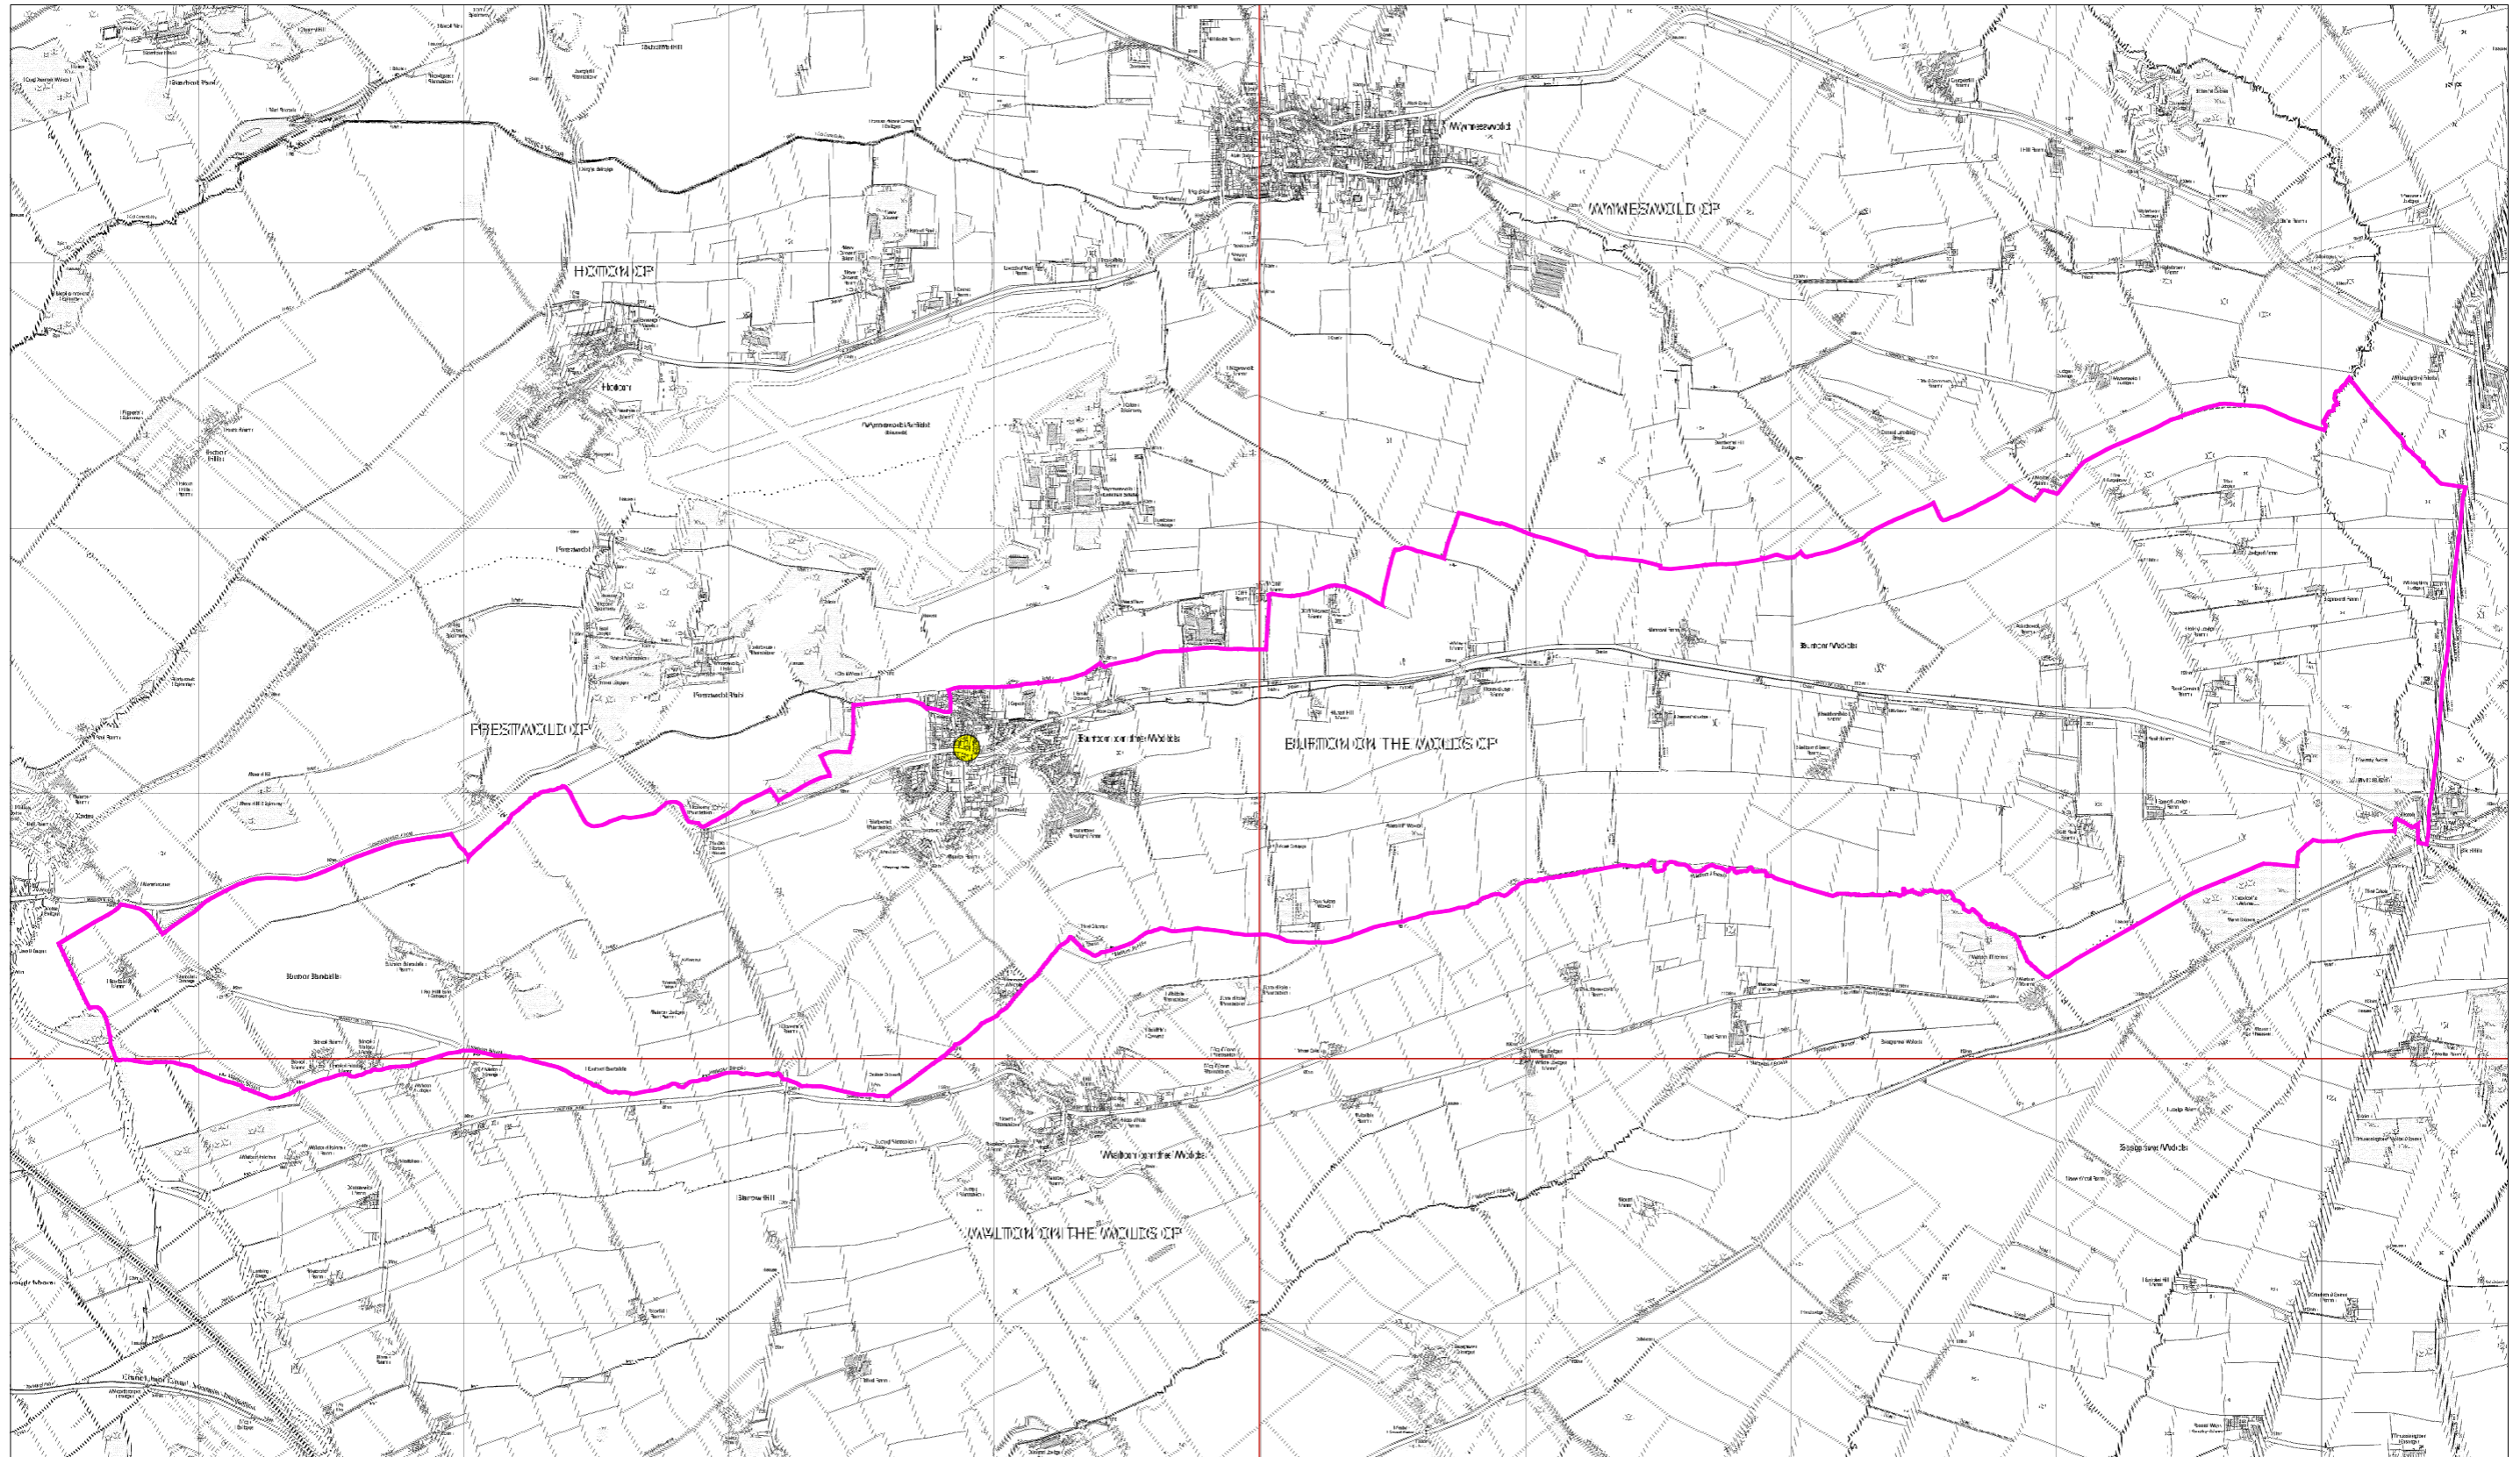

# Polling District: Burton on the Wolds

Charnwood Borough Council  
Southfields  
Southfield Road  
Loughborough  
Leicestershire  
LE11 2TN  
tel: (01509) 263151  
www.charnwoodbc.gov.uk

Scale: 1:25000  
Date: 29-08-2007 Time: 13:30:01

This material has been reproduced from Ordnance Survey digital map data with the permission of the Controller of Her Majesty's Stationary Office. Unauthorised reproduction infringes Crown copyright and may lead to prosecution or civil proceedings. © Crown copyright.

Licence No. 100023558

Any Aerial Photography shown is copyright of UK Perspectives