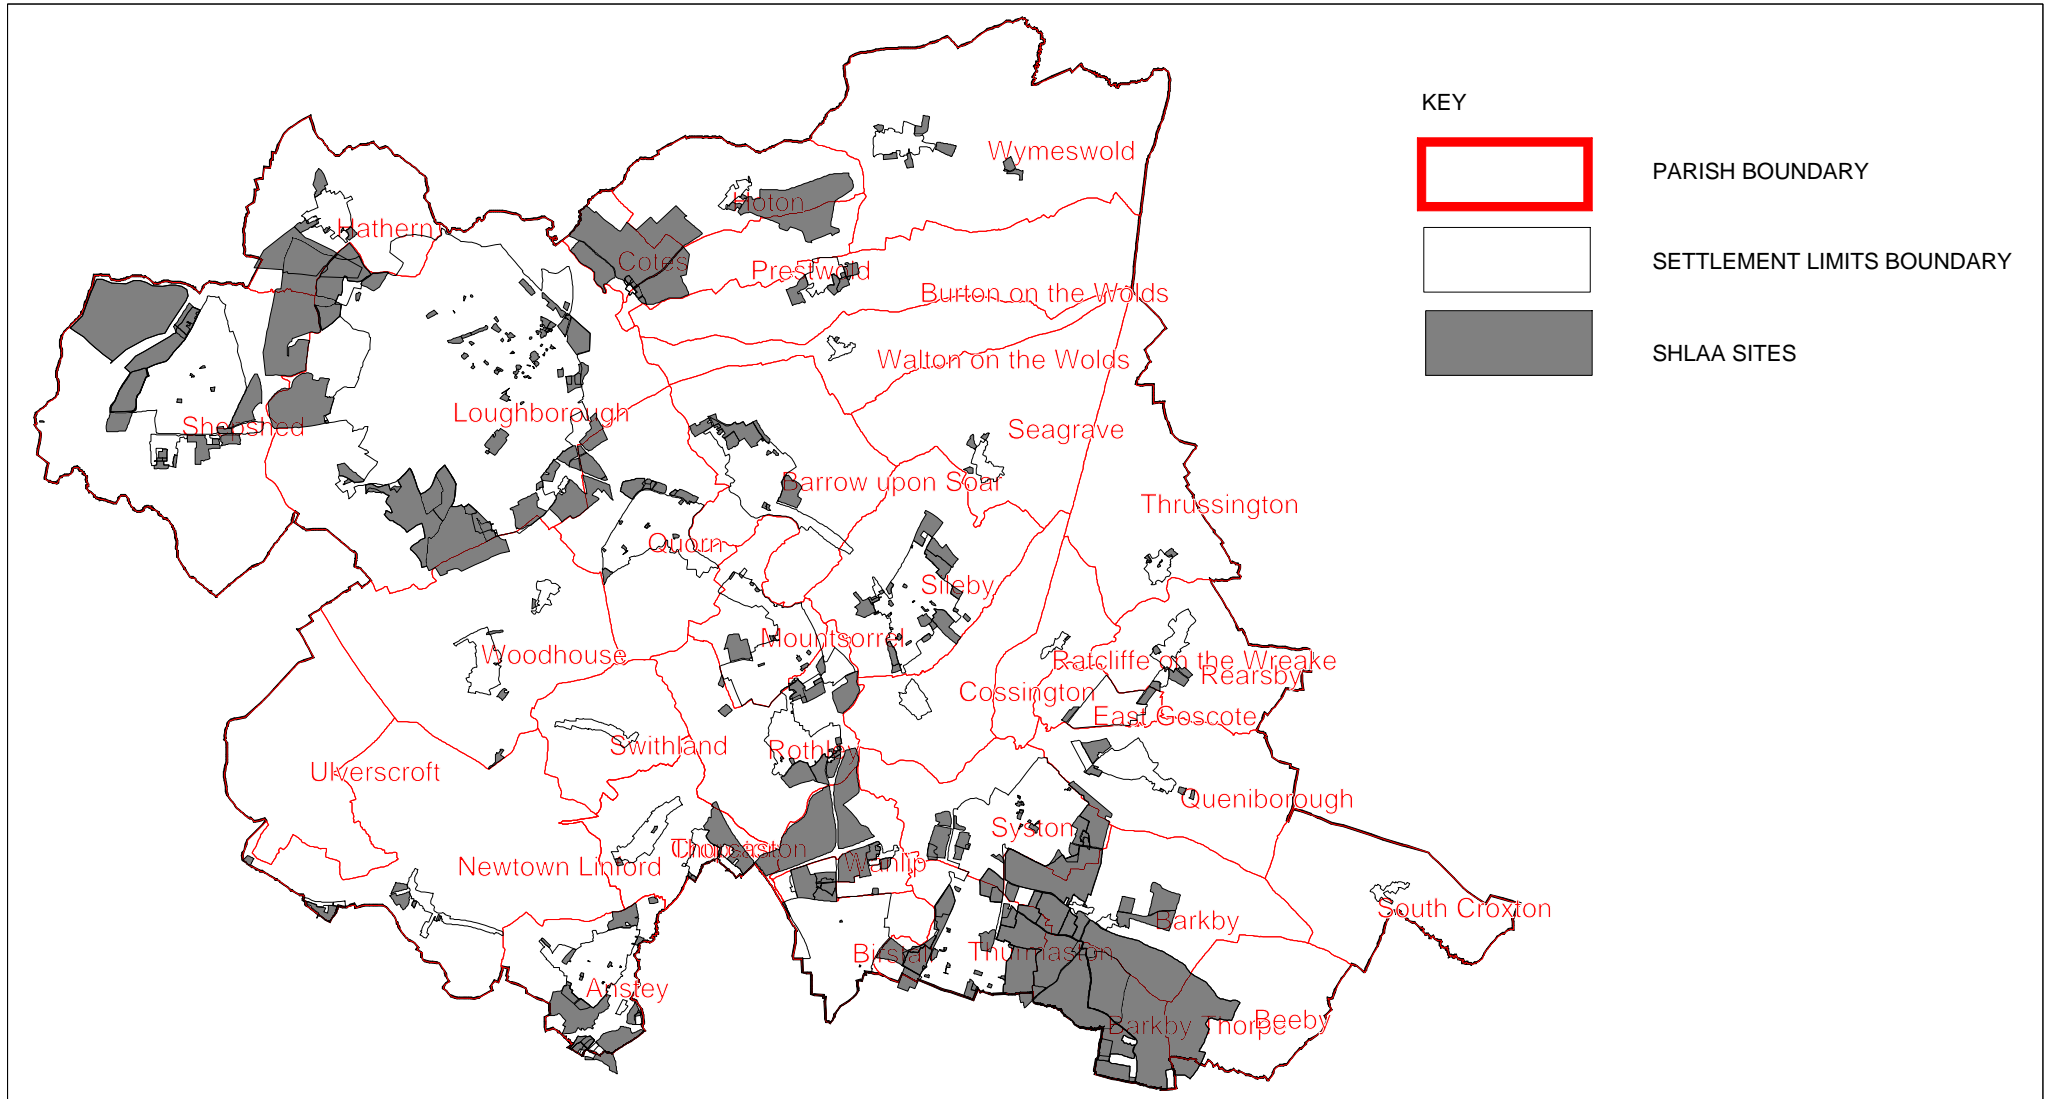

APPENDIX 1 - SHLAA 2010 OVERVIEW MAP

Charnwood Borough Council
 Southfields
 Southfield Road
 Loughborough
 Leicestershire
 LE11 2TN
 tel: (01509) 263151
 www.charnwood.gov.uk

Scale: 1:140000
 Date: 29-11-2010 Time: 13:53:22
 This material has been reproduced from Ordnance Survey digital map data with the permission of the Controller of Her Majesty's Stationary Office. Unauthorised reproduction infringes Crown copyright and may lead to prosecution or civil proceedings. © Crown copyright.
 Licence No. 100023558
 Any Aerial Photography shown is copyright of UK Perspectives