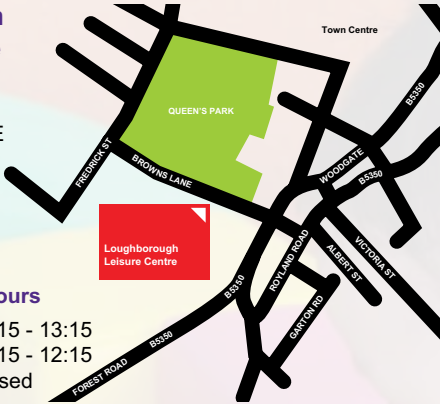

Crèche at Charnwood Leisure Centres

Loughborough Leisure Centre

Browns Lane,
Loughborough,
Leicester LE11 3HE

T: 01509 611 080

Crèche opening hours

Mon - Fri 09:15 - 13:15
Sat 08:15 - 12:15
Sun Closed

Soar Valley Leisure Centre