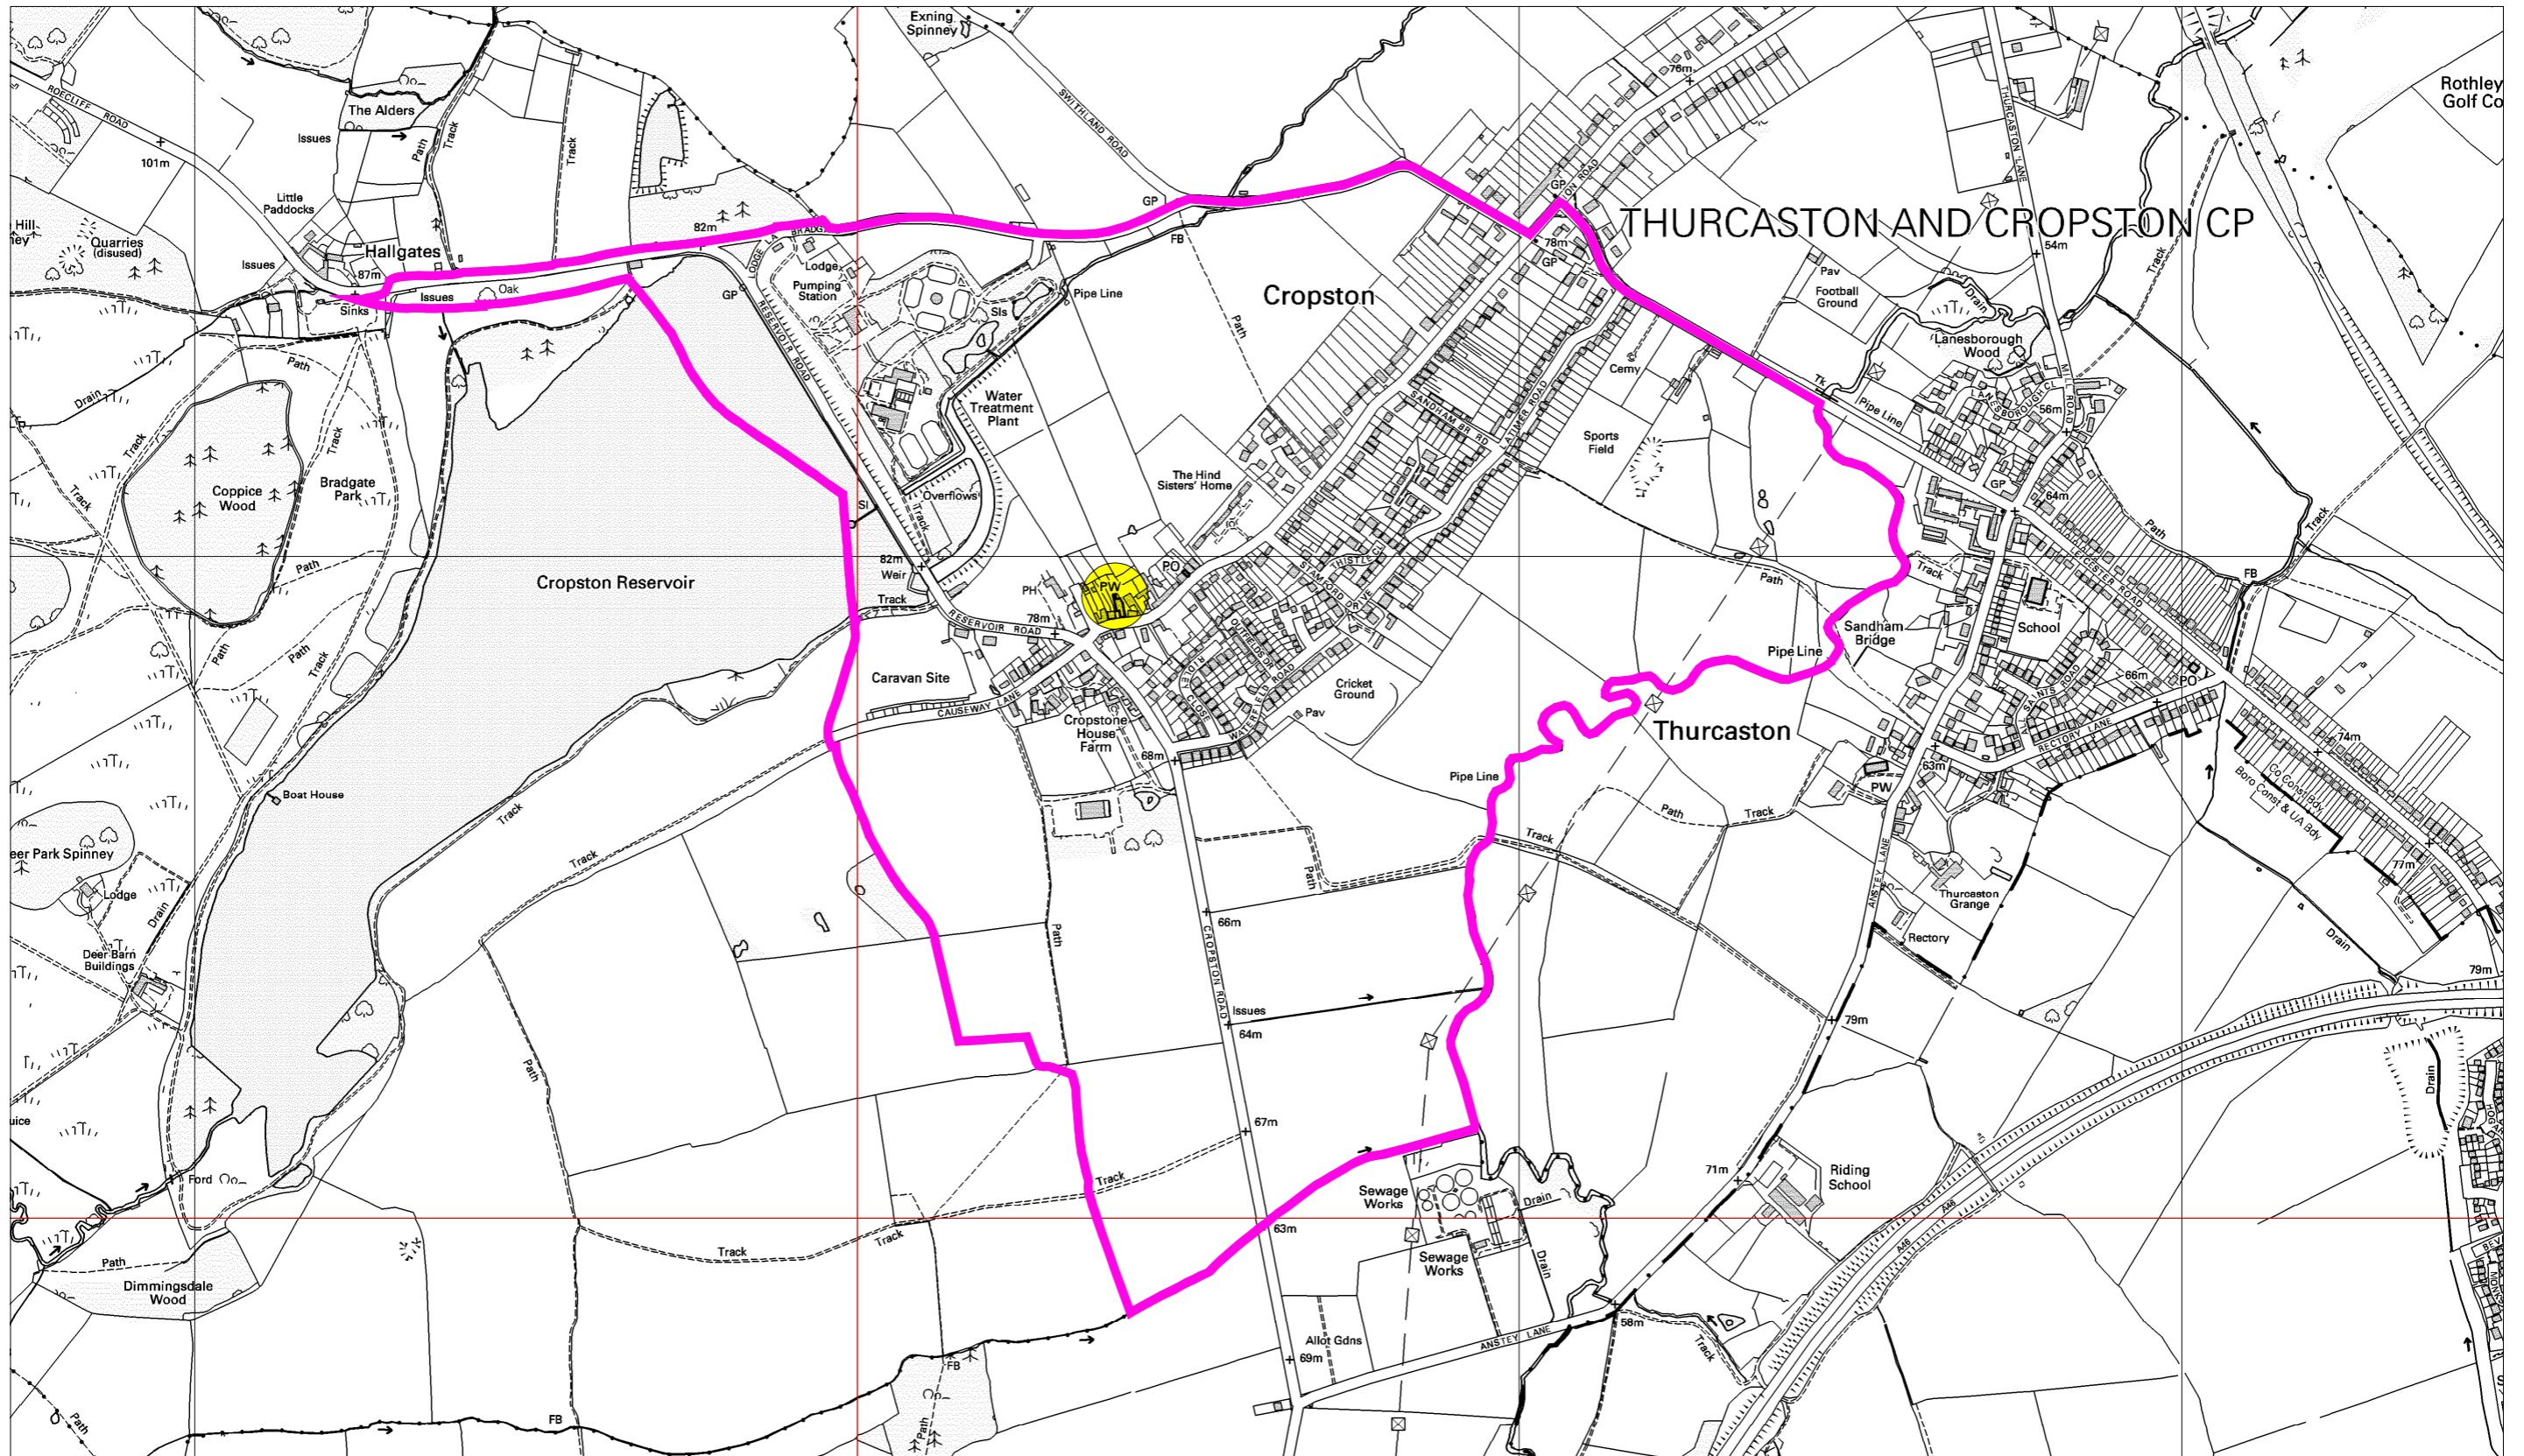

Polling District: Thurcaston - Cropston Ward

Charnwood Borough Council
 Southfields
 Southfield Road
 Loughborough
 Leicestershire
 LE11 2TN
 tel: (01509) 263151
 www.charnwoodbc.gov.uk

Scale: 1:10000
 Date: 30-08-2007 Time: 09:53:04

This material has been reproduced from Ordnance Survey digital map data with the permission of the Controller of Her Majesty's Stationary Office. Unauthorised reproduction infringes Crown copyright and may lead to prosecution or civil proceedings. © Crown copyright.