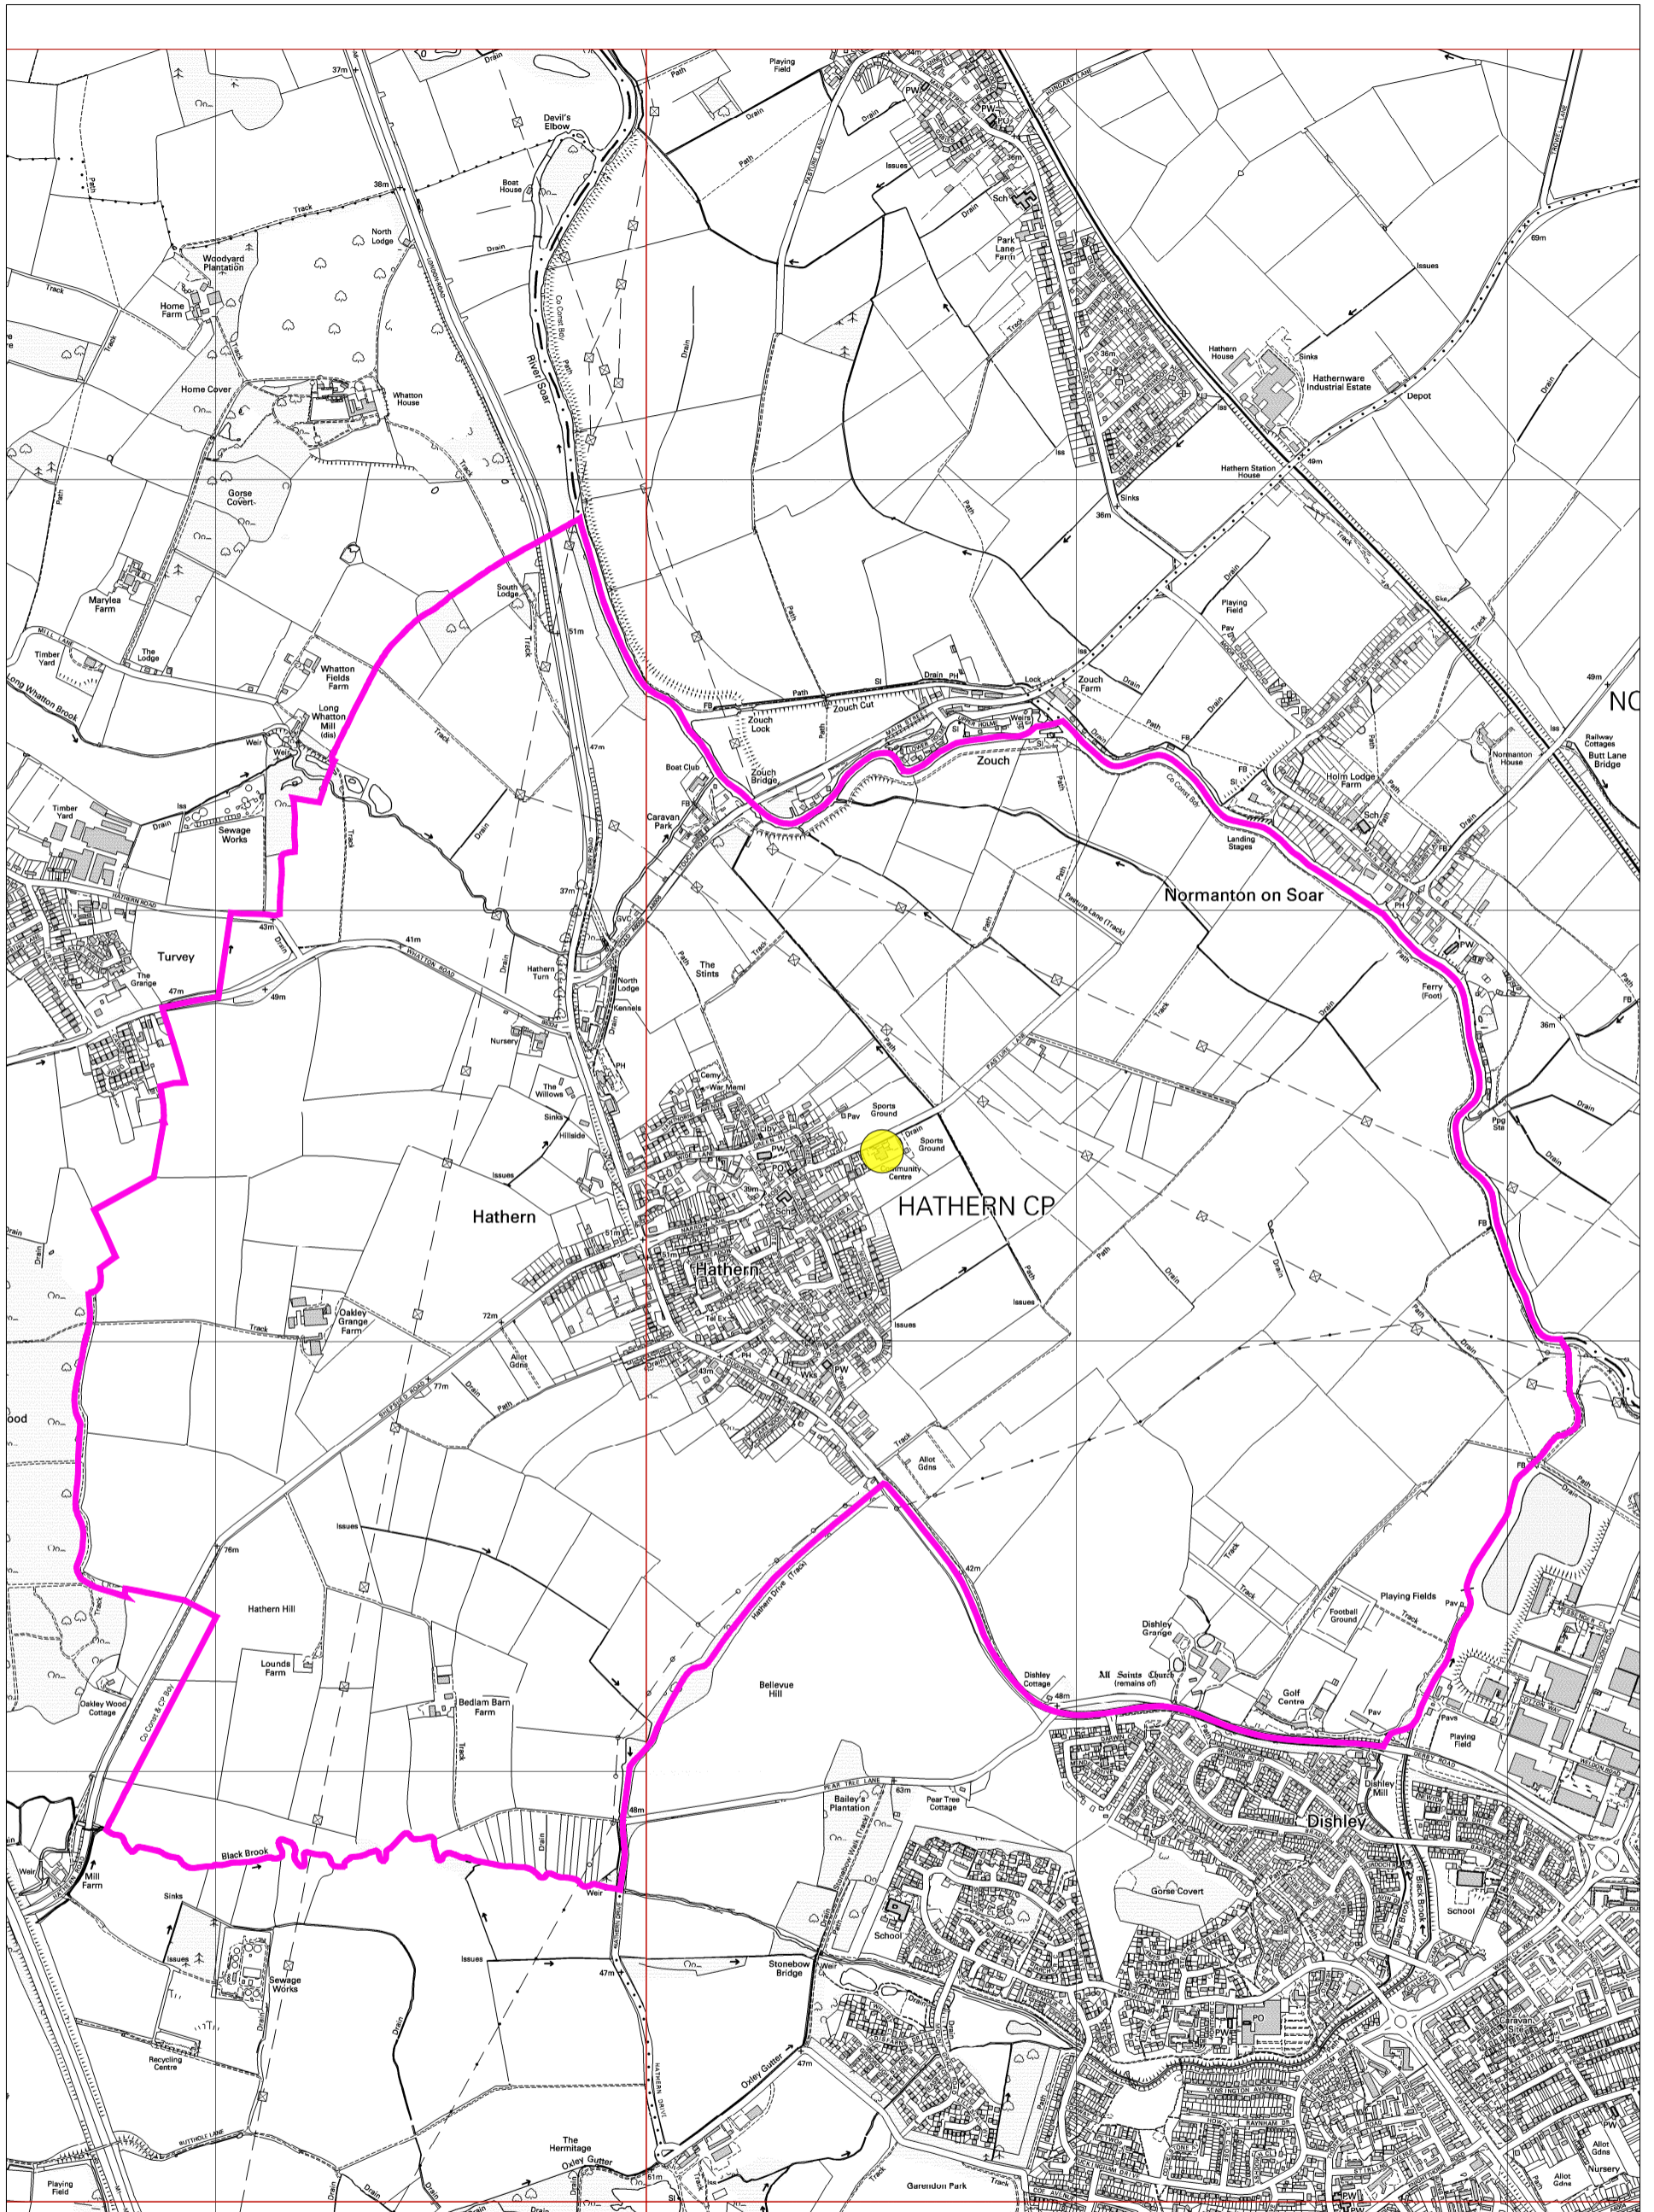

Polling District: Loughborough Dishley & Hathern No.3

Charnwood Borough Council
Southfields
Southfield Road
Loughborough
Leicestershire
LE11 2TN
tel: (01509) 263151
www.charnwood.gov.uk

Scale: 1:15000
Date: 22-06-2011 Time: 15:20:31
This material has been reproduced from Ordnance Survey digital map data with the permission of the Controller of Her Majesty's Stationary Office. Unauthorised reproduction infringes Crown copyright and may lead to prosecution or civil proceedings. © Crown copyright.
Licence No. 100023558
Any Aerial Photography shown is copyright of UK Perspectives