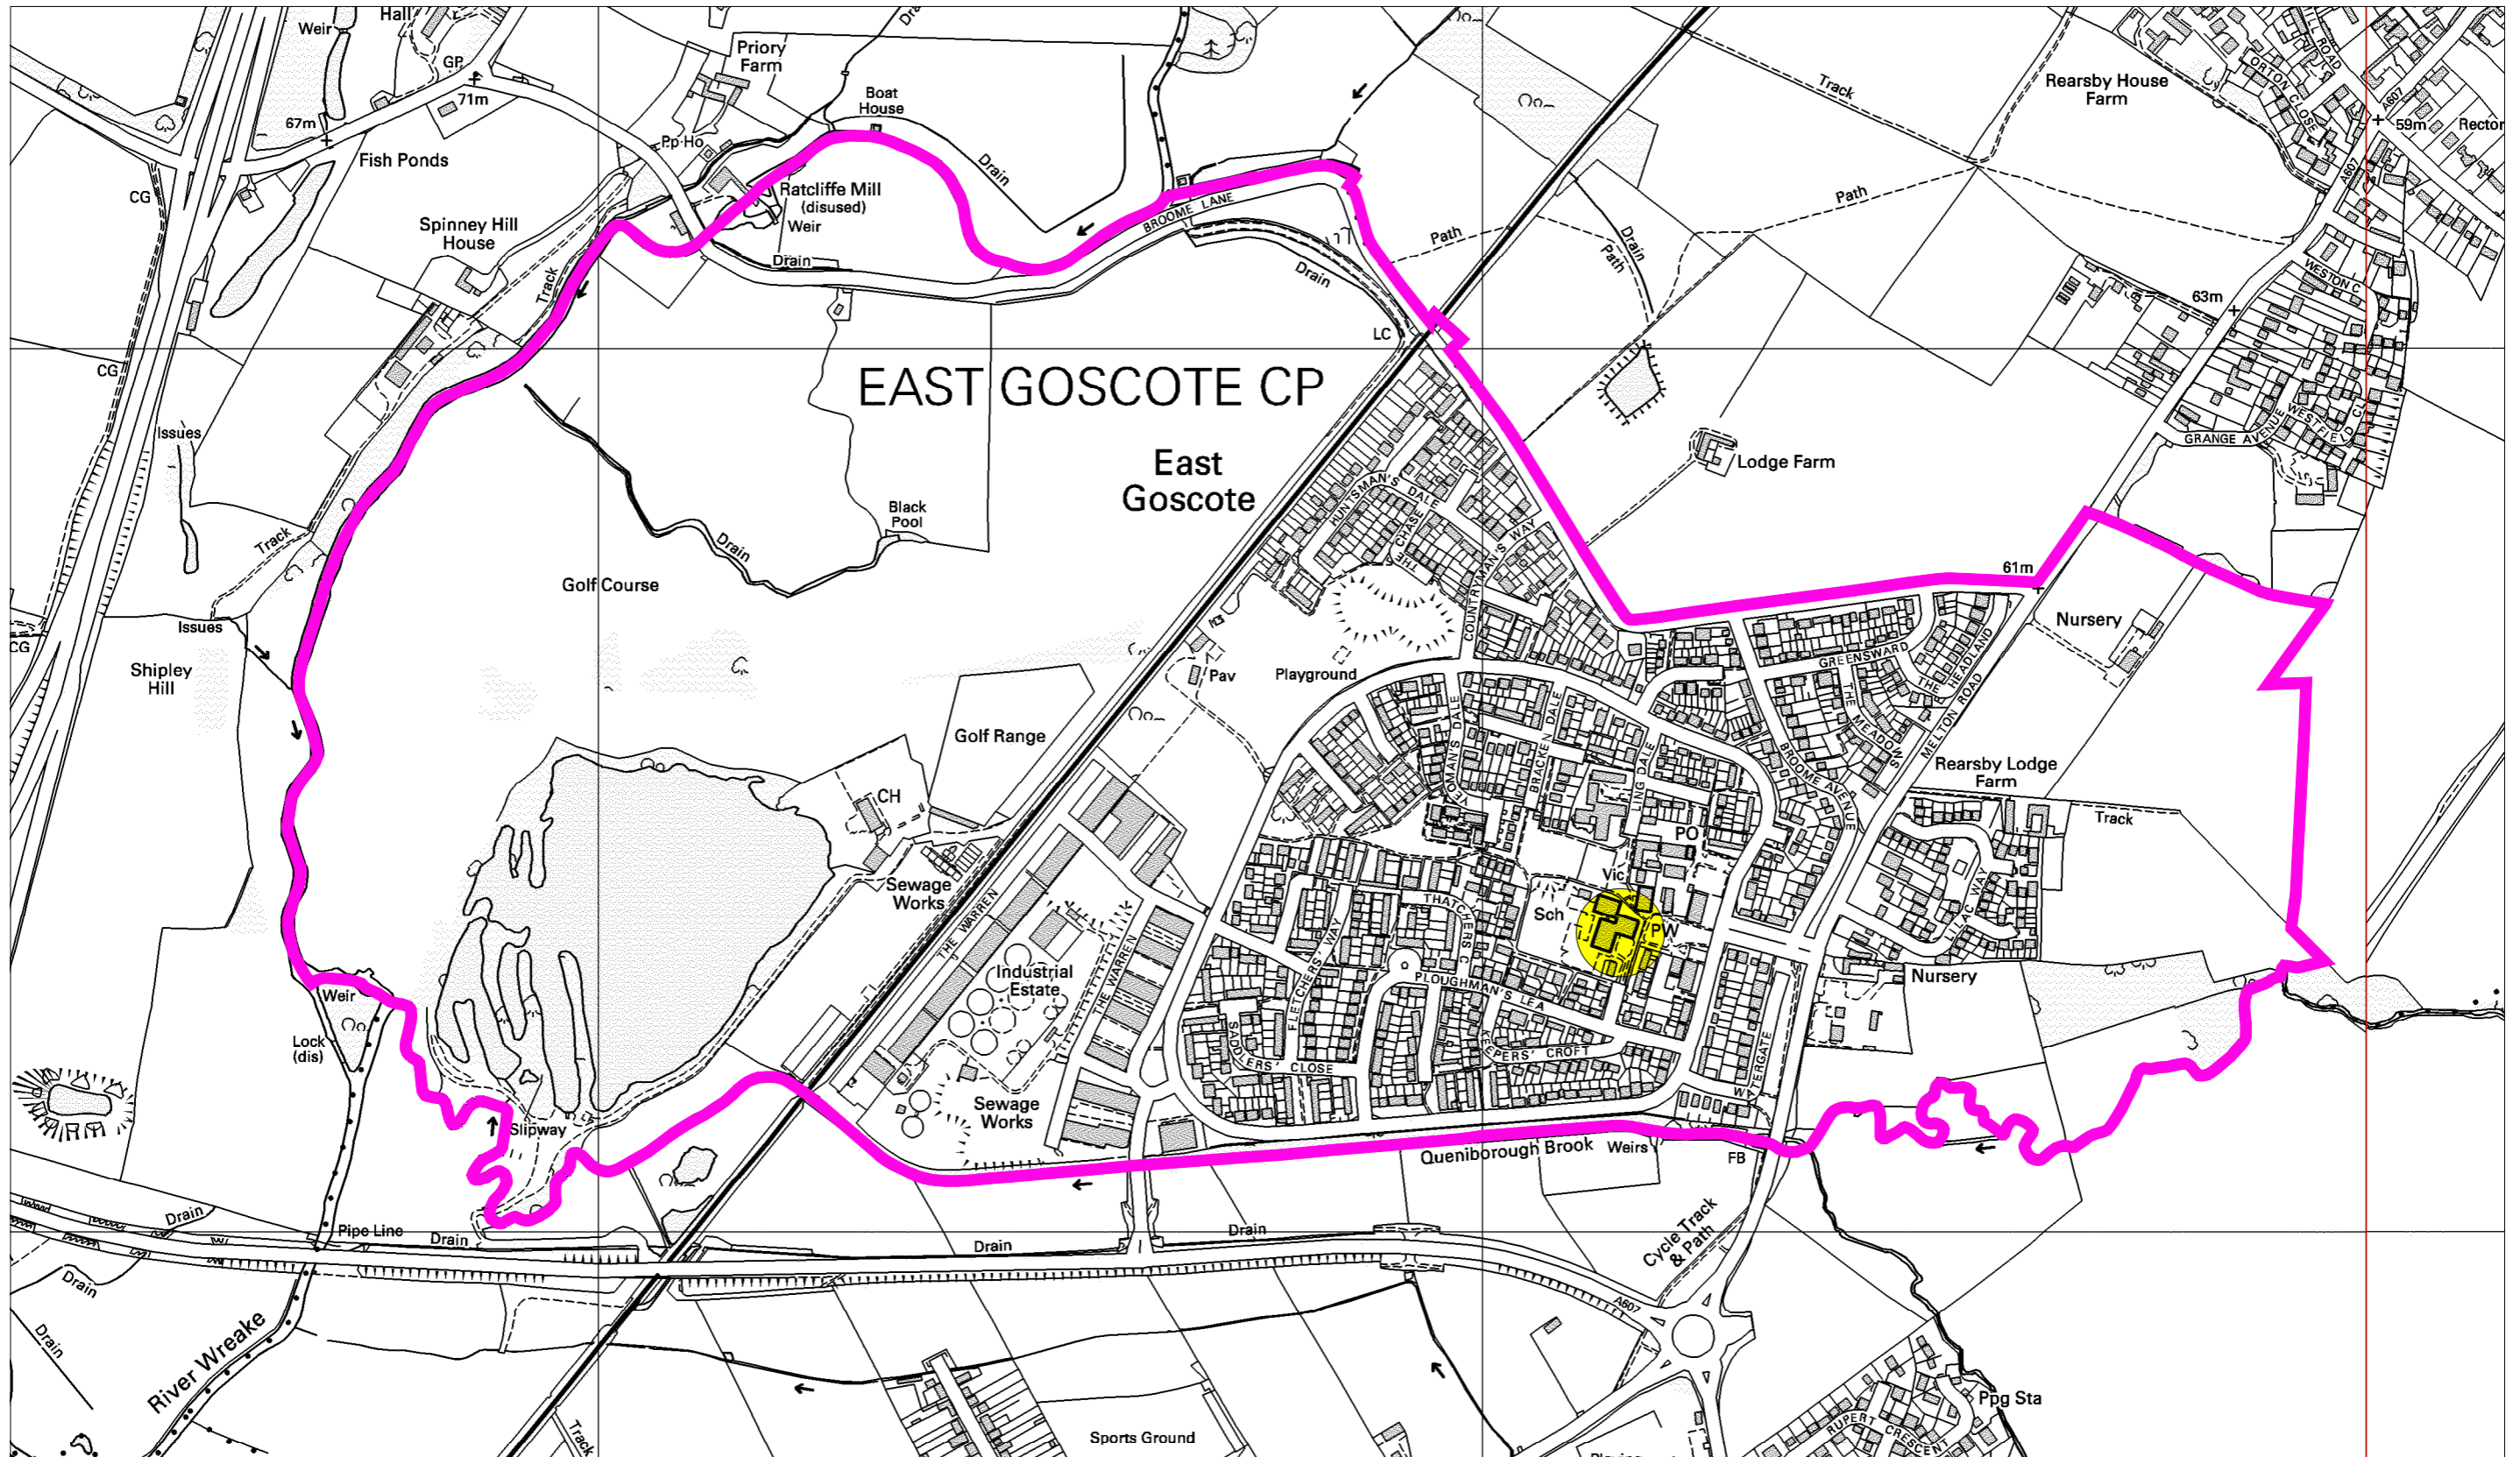

Polling District: East Goscote

Charnwood Borough Council
 Southfields
 Southfield Road
 Loughborough
 Leicestershire
 LE11 2TN
 tel: (01509) 263151
 www.charnwoodbc.gov.uk

Scale: 1:7500
 Date: 30-08-2007 Time: 10:26:22
 This material has been reproduced from Ordnance Survey digital map data with the permission of the Controller of Her Majesty's Stationary Office. Unauthorised reproduction infringes Crown copyright and may lead to prosecution or civil proceedings. © Crown copyright.
 Licence No. 100023558
 Any Aerial Photography shown is copyright of UK Perspectives