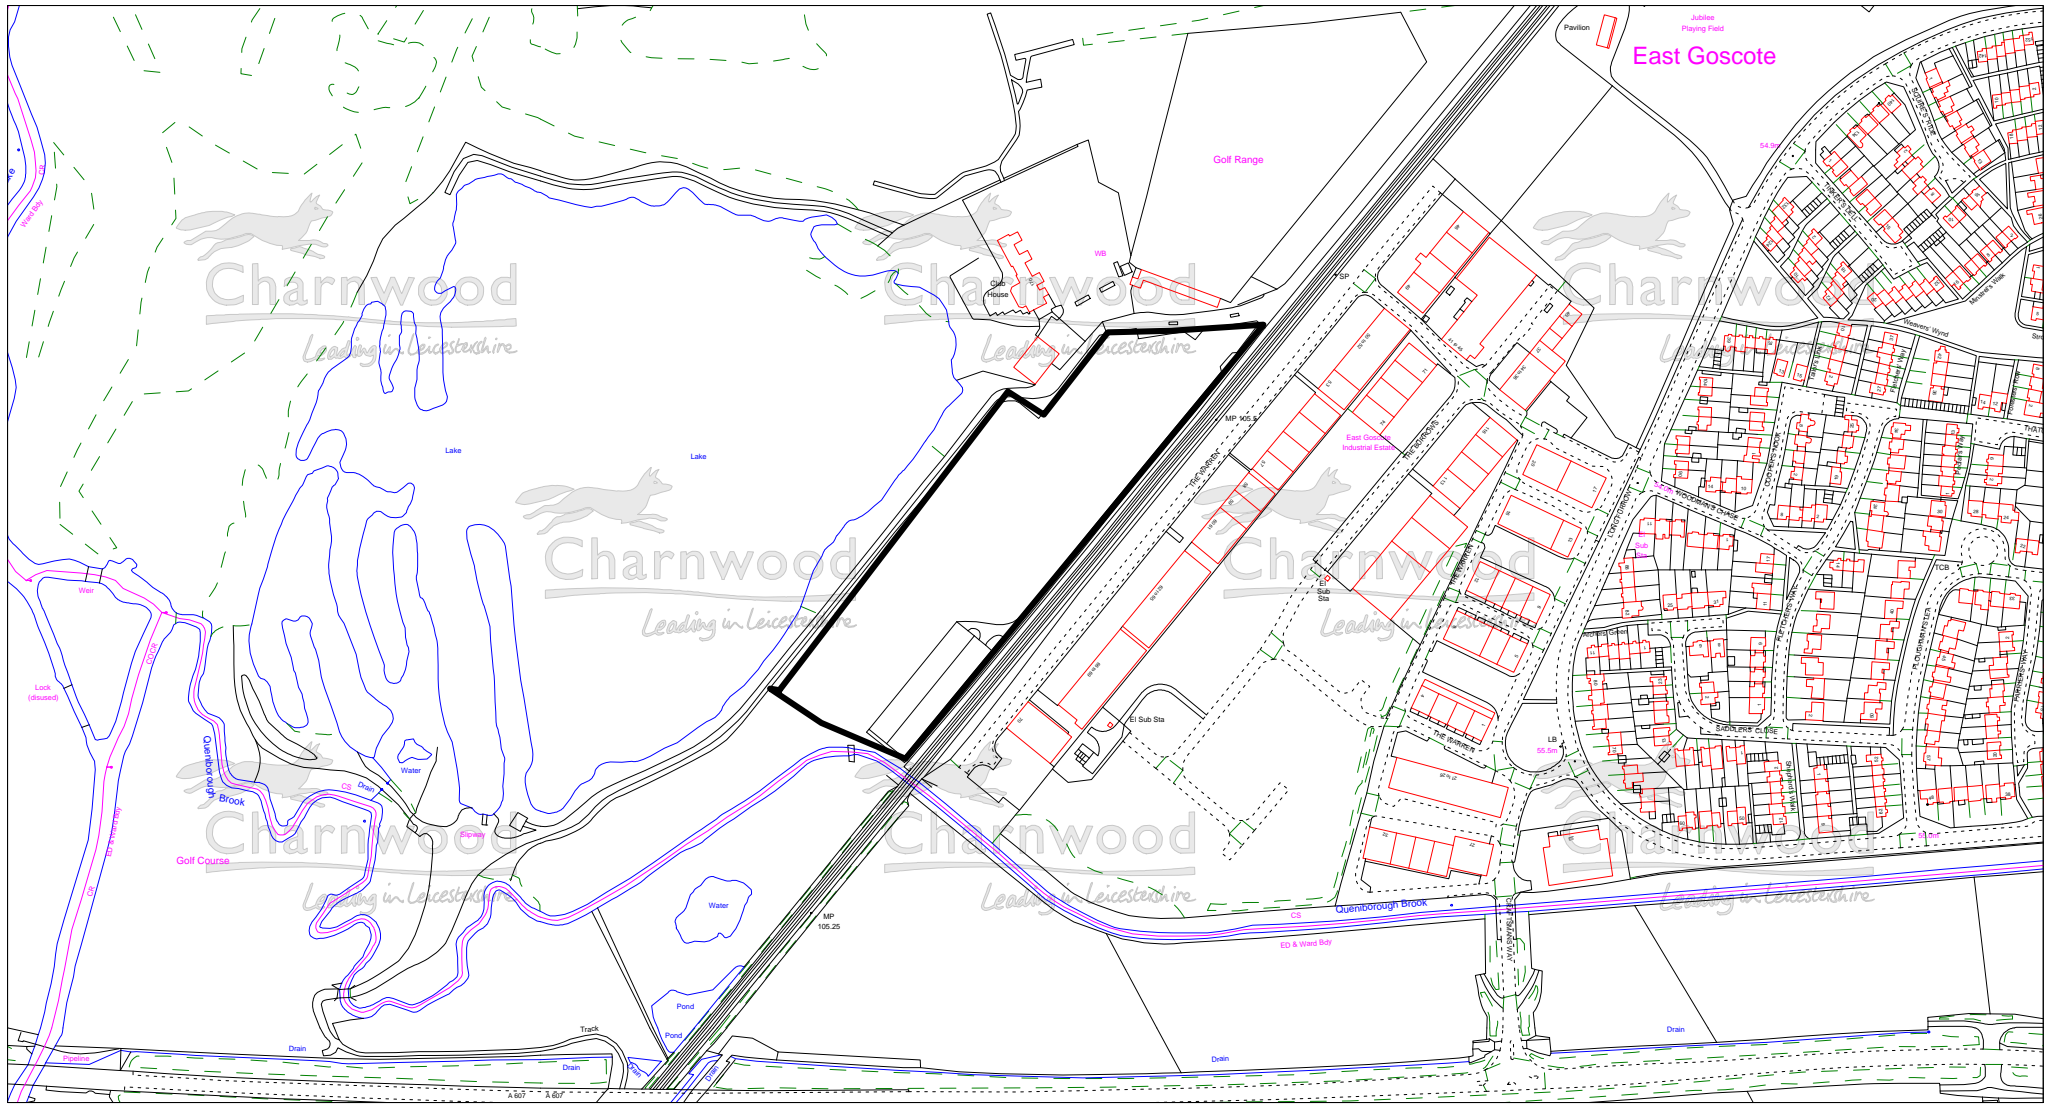

PSH17:
Land at Melton Road, East Goscote

Charnwood Borough Council
 Southfields
 Southfield Road
 Loughborough
 Leicestershire
 LE11 2TN
 tel: (01509) 263151
 www.charnwoodbc.gov.uk

Scale: 1:2500
 Date: 02-03-2009 Time: 10:22:18
 This material has been reproduced from
 Ordnance Survey digital map data with
 the permission of the Controller of
 Her Majesty's Stationary Office.
 Unauthorised reproduction infringes
 Crown copyright and may lead to
 prosecution or civil proceedings.
 © Crown copyright.
 Licence No. 100023558
 Any Aerial Photography shown is copyright
 of UK Perspectives

SH31:
West of Railway Line, ex Sewage Works, off Broome Lane, East Goscote

Charnwood Borough Council
 Southfields
 Southfield Road
 Loughborough
 Leicestershire
 LE11 2TN
 tel: (01509) 263151
 www.charnwoodbc.gov.uk

Scale: 1:5000
 Date: 02-03-2009 Time: 10:20:26
 This material has been reproduced from Ordnance Survey digital map data with the permission of the Controller of Her Majesty's Stationary Office. Unauthorised reproduction infringes Crown copyright and may lead to prosecution or civil proceedings. © Crown copyright.
 Licence No. 100023558
 Any Aerial Photography shown is copyright of UK Perspectives