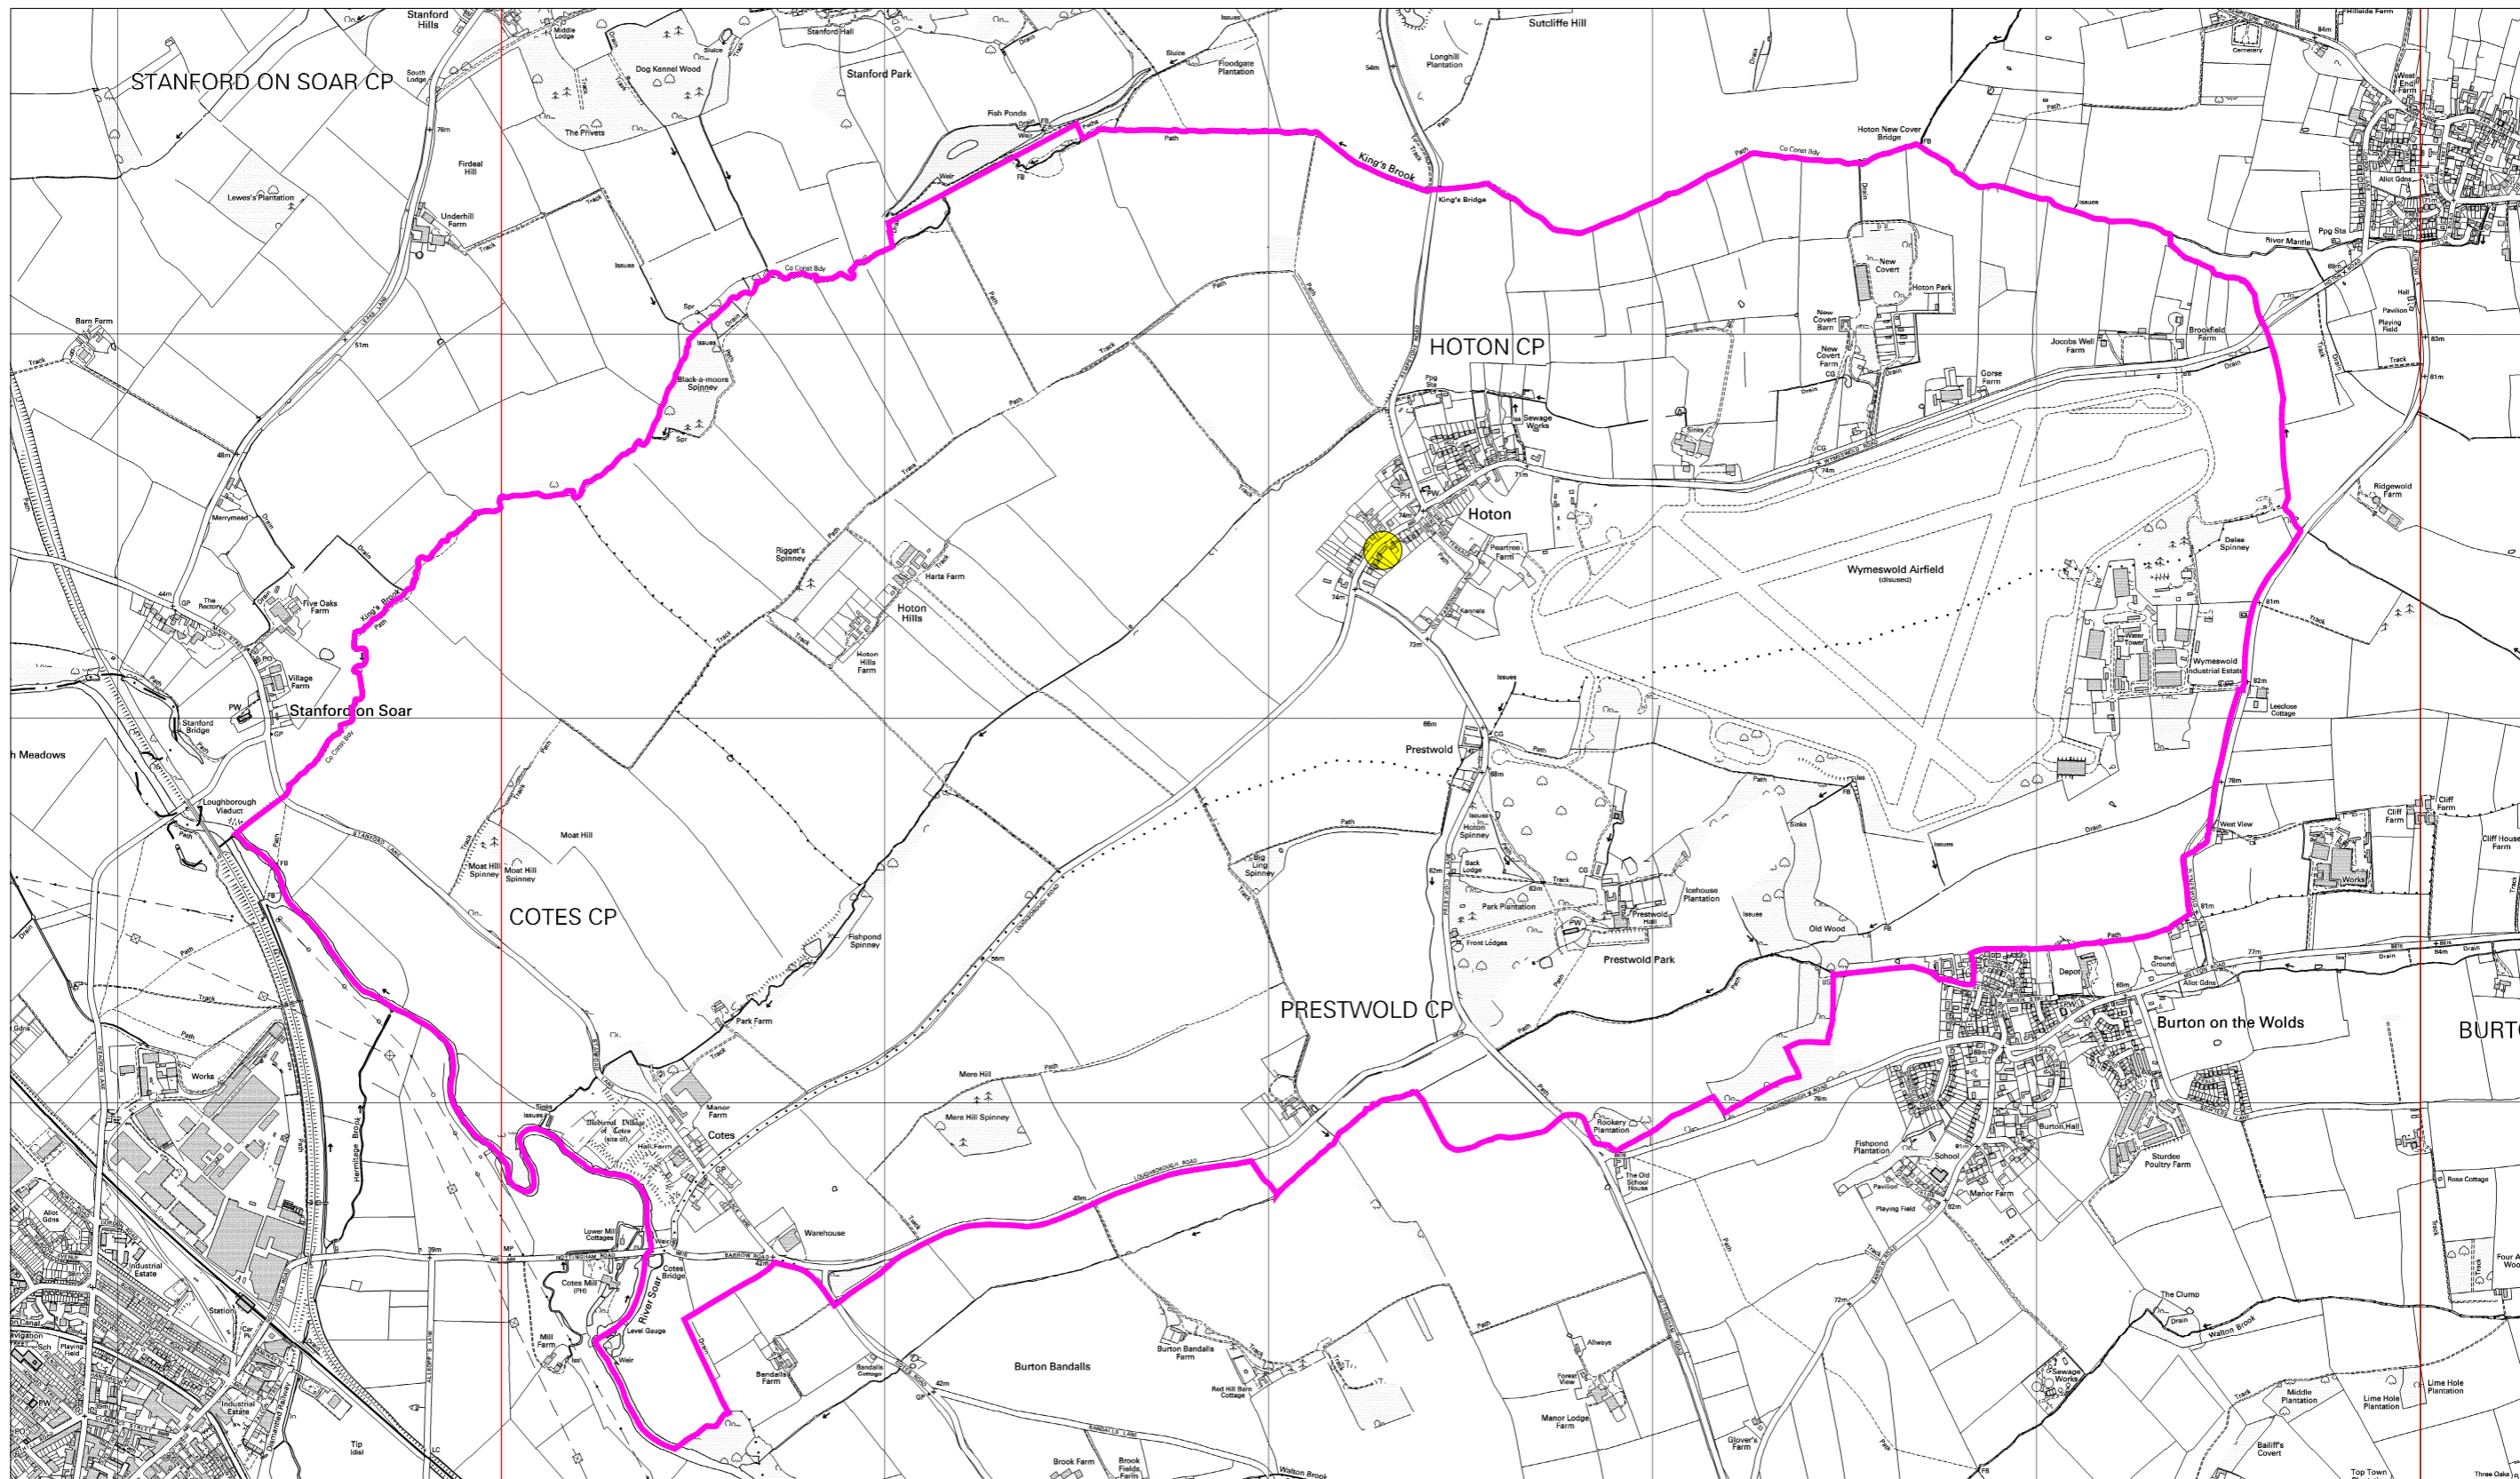

Polling District: Hoton, Cotes, Prestwold

Charnwood Borough Council
 Southfields
 Southfield Road
 Loughborough
 Leicestershire
 LE11 2TN
 tel: (01509) 263151
 www.charnwoodbc.gov.uk

Scale: 1:17500
 Date: 29-08-2007 Time: 13:35:23

This material has been reproduced from Ordnance Survey digital map data with the permission of the Controller of Her Majesty's Stationary Office. Unauthorised reproduction infringes Crown copyright and may lead to prosecution or civil proceedings. © Crown copyright.

Licence No. 100023558

Any Aerial Photography shown is copyright of UK Perspectives