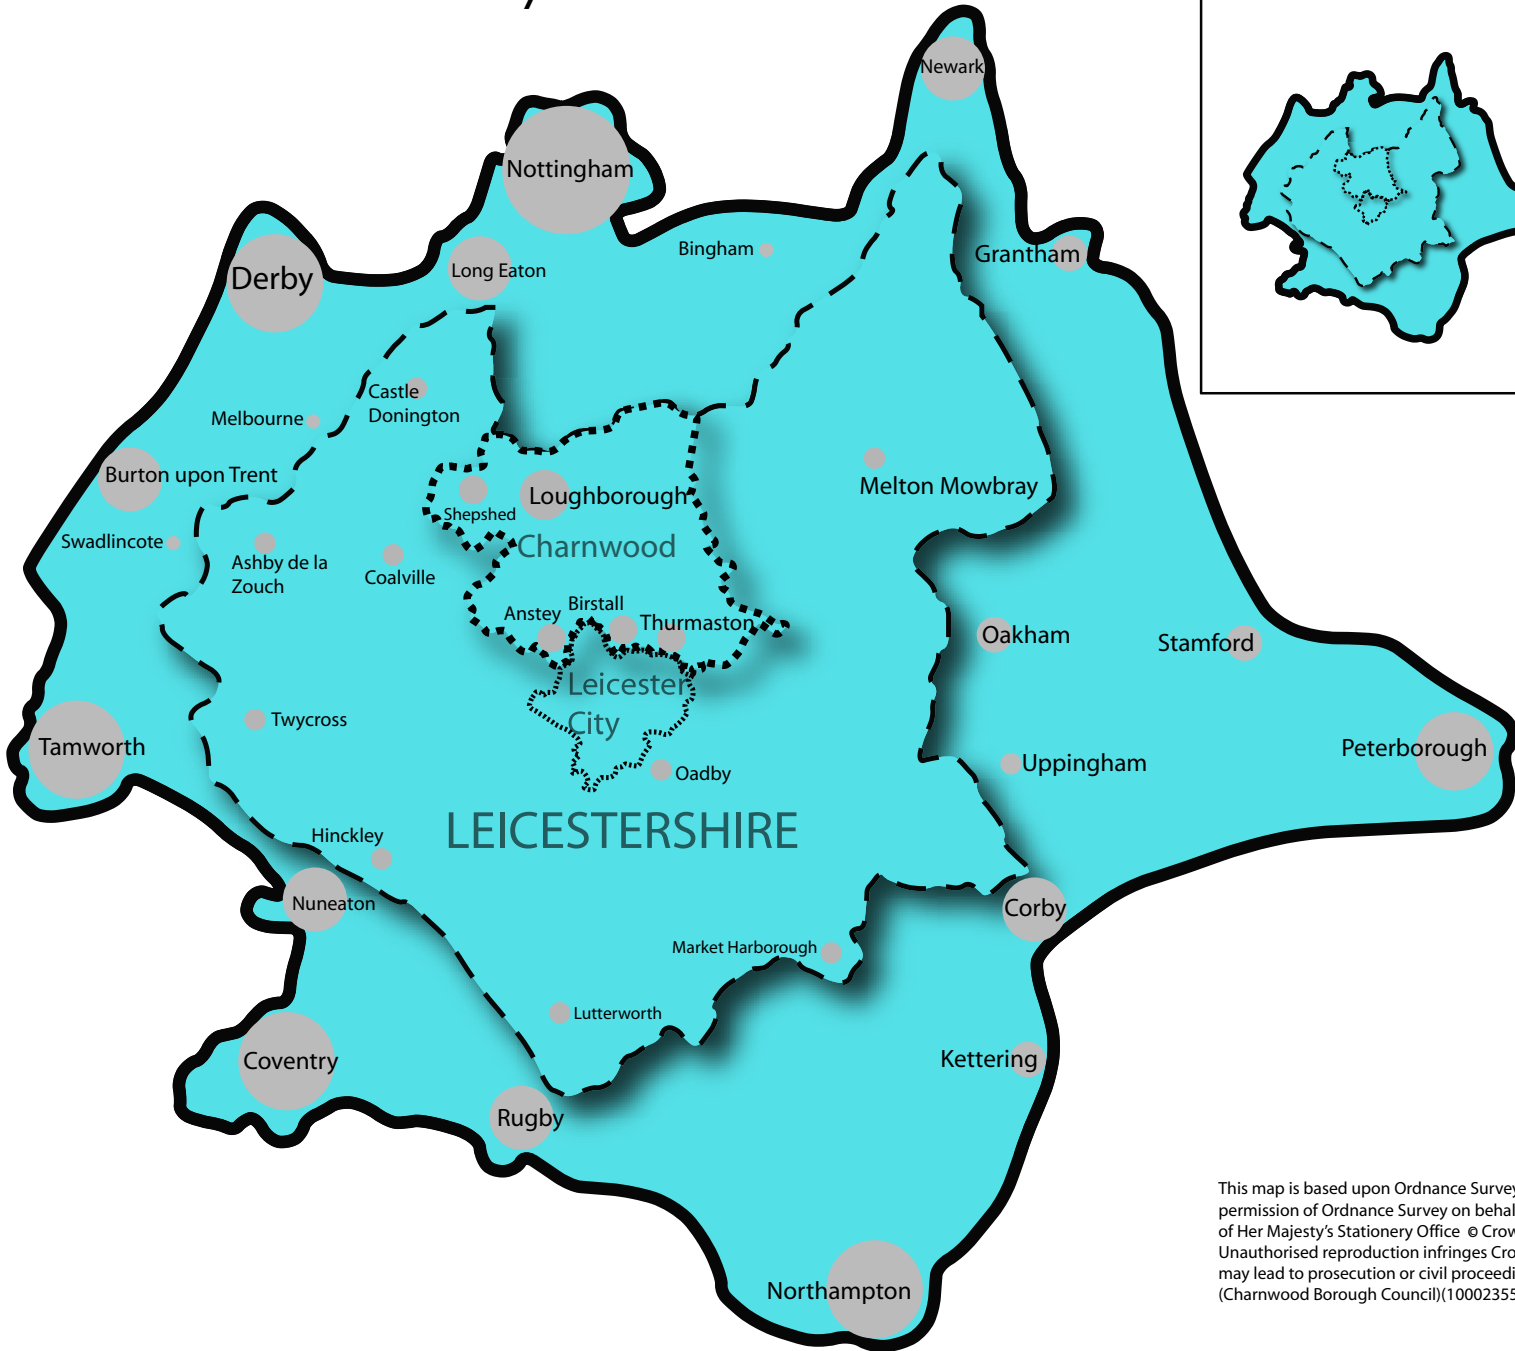

Charnwood Concessionary Travel Scheme Area

KEY

The Scheme Area covers Leicester, Leicestershire, Rutland and the nearest urban centres in neighbouring counties.

This map is based upon Ordnance Survey material with the permission of Ordnance Survey on behalf of the Controller of Her Majesty's Stationery Office © Crown Copyright. Unauthorised reproduction infringes Crown Copyright and may lead to prosecution or civil proceedings. (Charnwood Borough Council)(100023558)(2007)