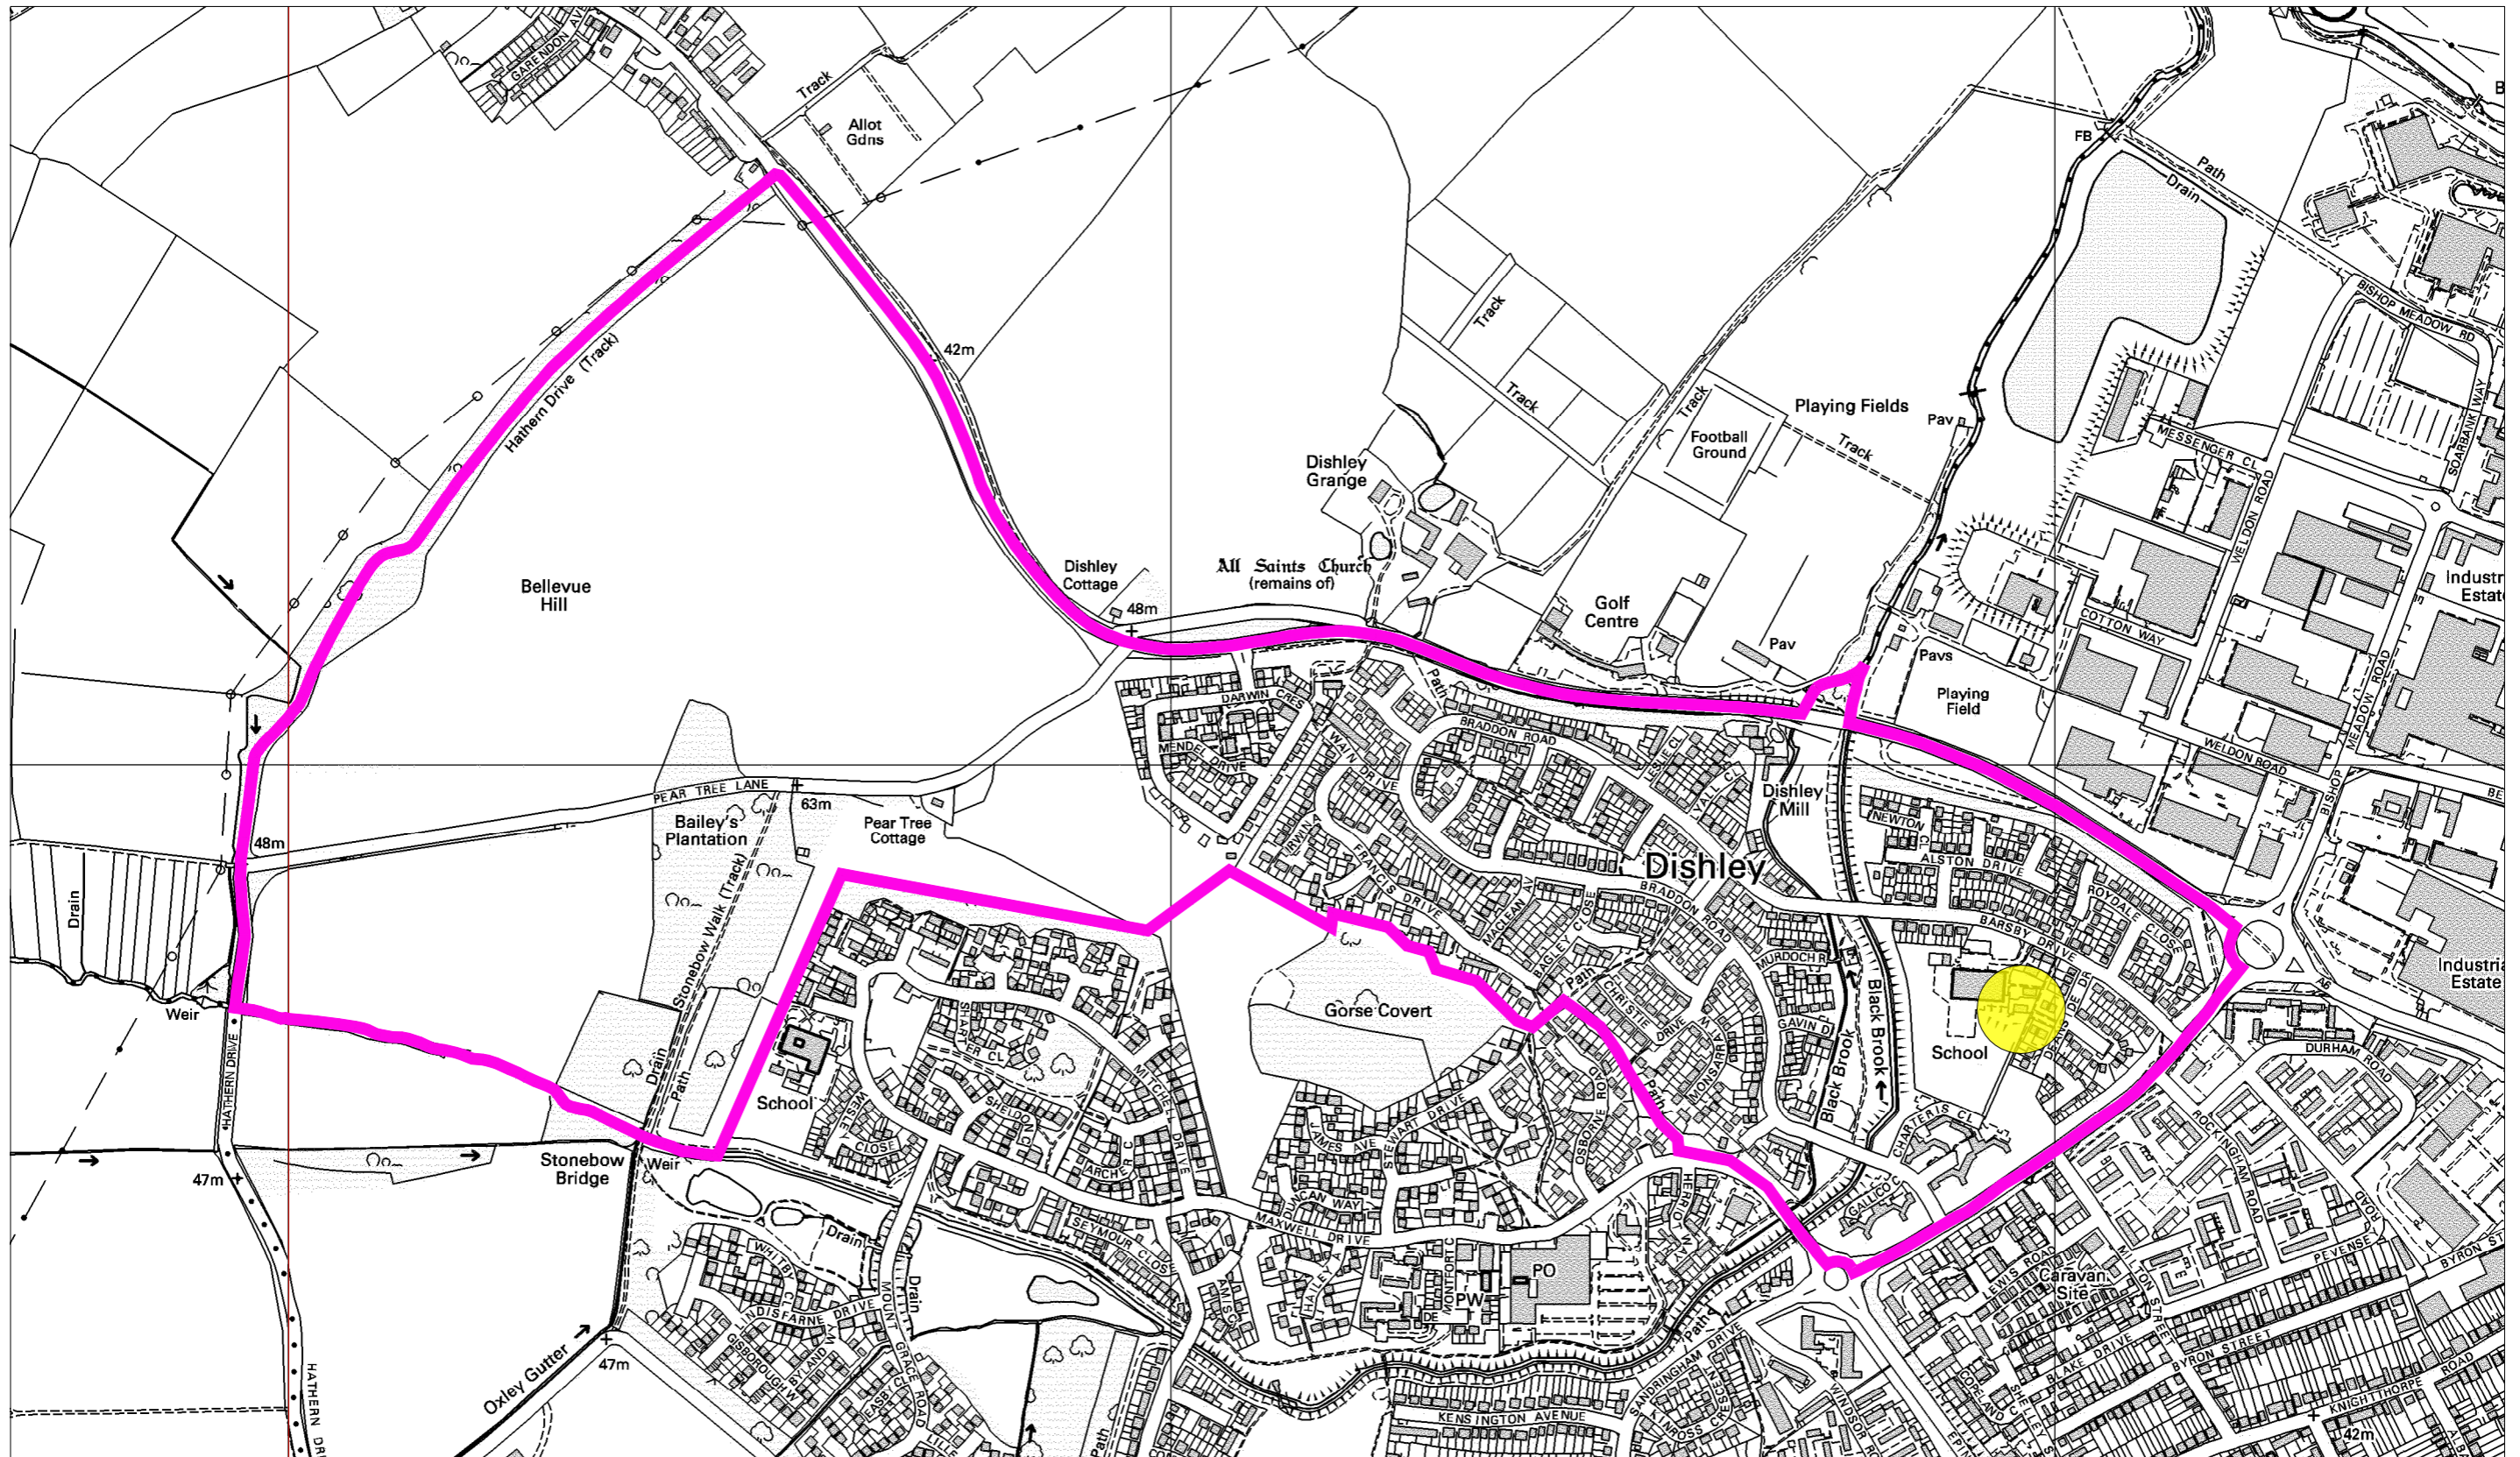

Polling District: Loughborough Dishley & Hathern No.1

Charnwood Borough Council
 Southfields
 Southfield Road
 Loughborough
 Leicestershire
 LE11 2TN
 tel: (01509) 263151
 www.charnwood.gov.uk

Scale: 1:7500
 Date: 22-06-2011 Time: 15:28:11
 This material has been reproduced from Ordnance Survey digital map data with the permission of the Controller of Her Majesty's Stationary Office. Unauthorised reproduction infringes Crown copyright and may lead to prosecution or civil proceedings. © Crown copyright.
 Licence No. 100023558
 Any Aerial Photography shown is copyright of UK Perspectives