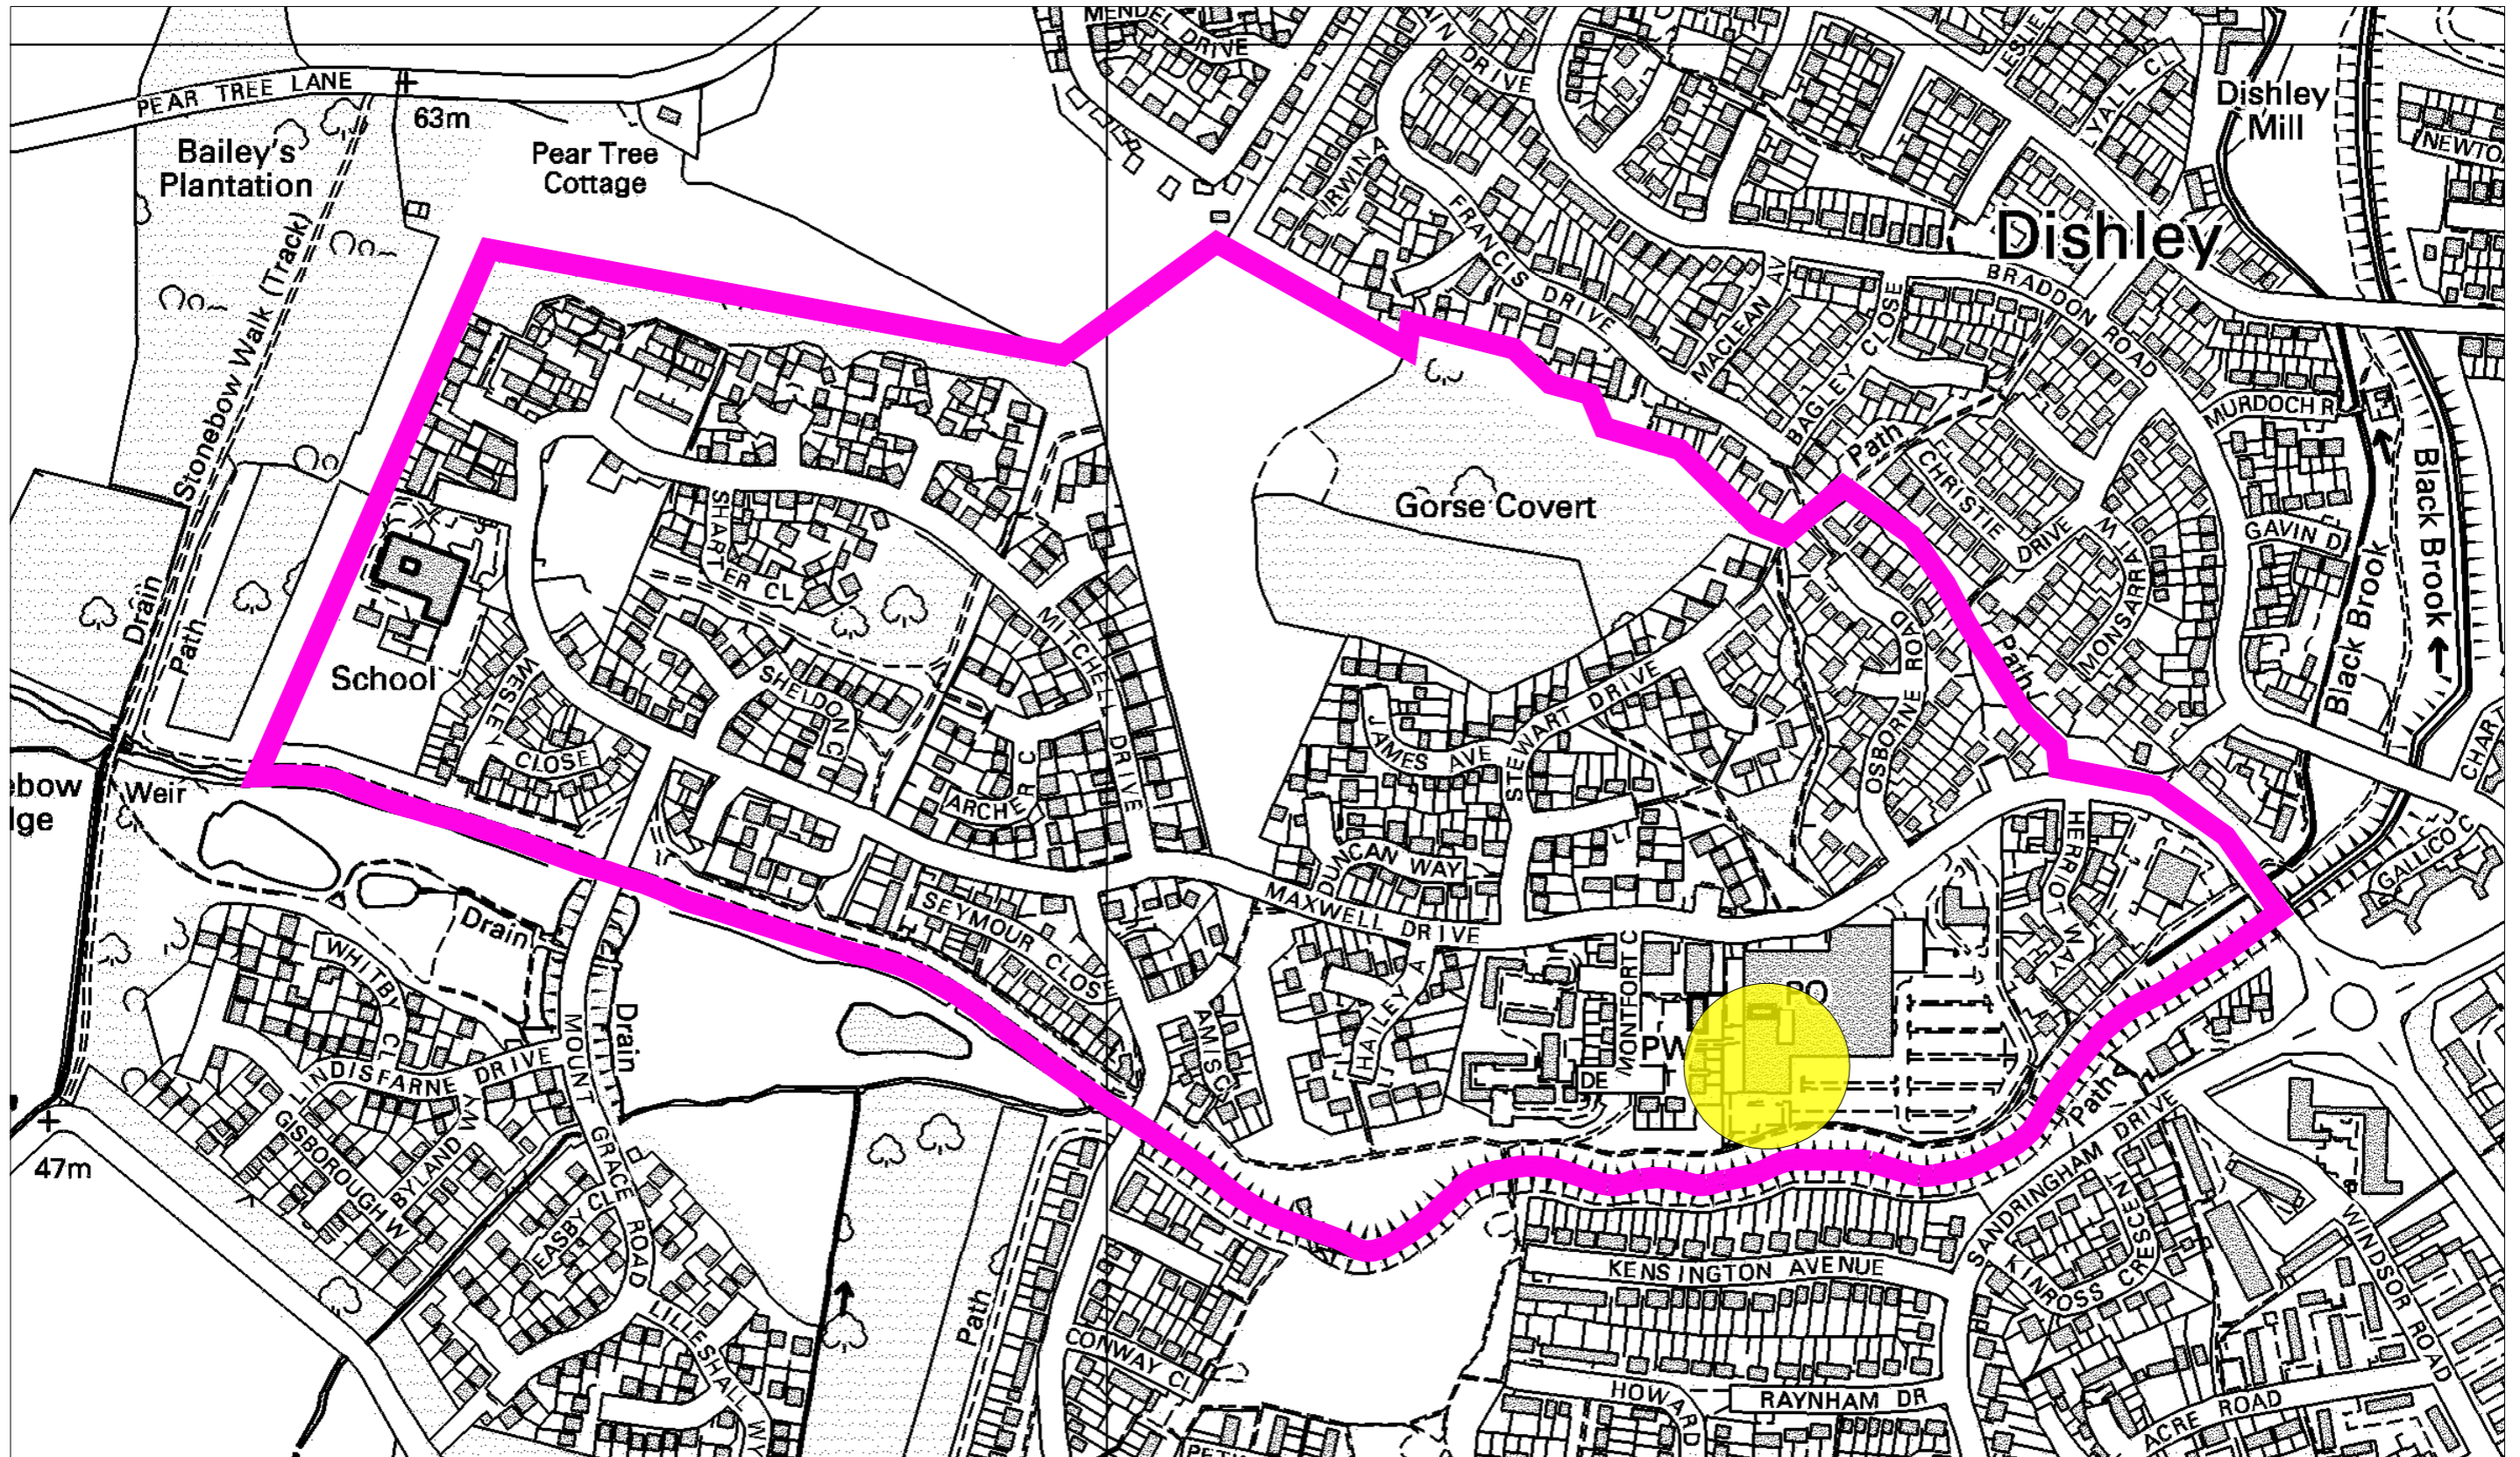

Polling District: Loughborough Dishley & Hathern No.2

Charnwood Borough Council  
Southfields  
Southfield Road  
Loughborough  
Leicestershire  
LE11 2TN  
tel: (01509) 263151  
www.charnwood.gov.uk

Scale: 1:4000  
Date: 22-06-2011 Time: 15:29:50

This material has been reproduced from Ordnance Survey digital map data with the permission of the Controller of Her Majesty's Stationary Office. Unauthorised reproduction infringes Crown copyright and may lead to prosecution or civil proceedings. © Crown copyright.