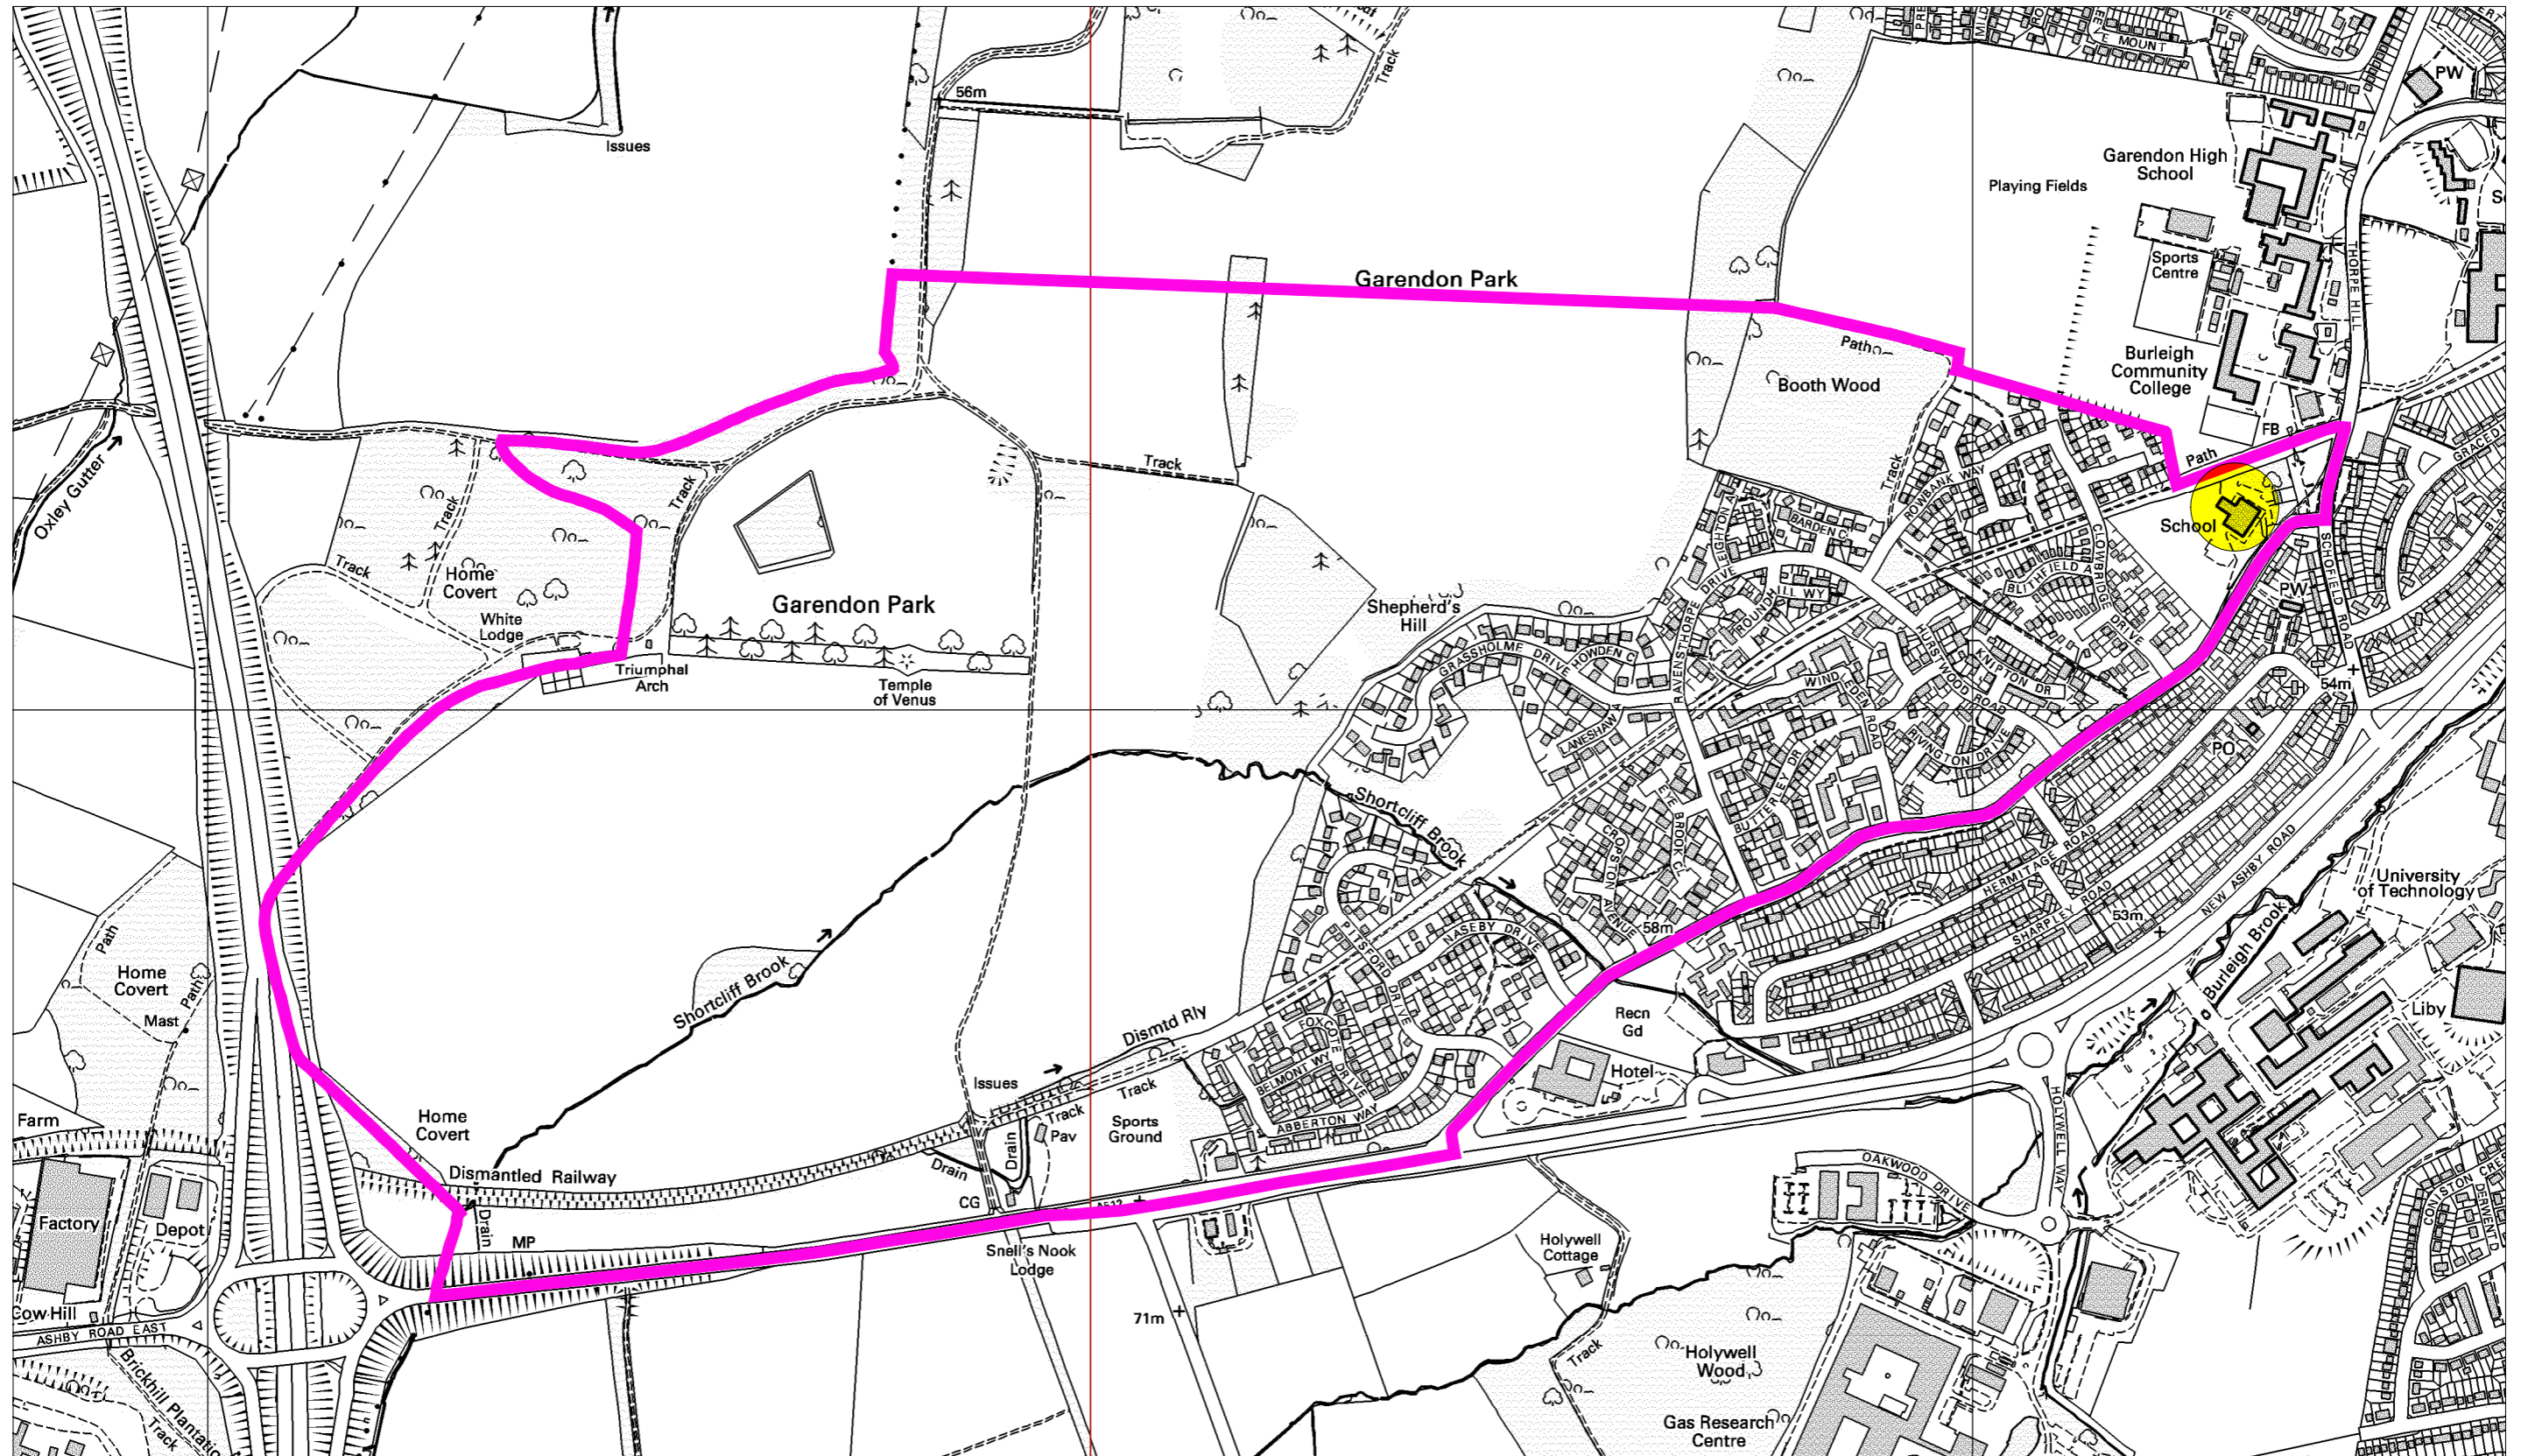

Polling District: Loughborough Garendon No.2

Charnwood Borough Council  
Southfields  
Southfield Road  
Loughborough  
Leicestershire  
LE11 2TN  
tel: (01509) 263151  
www.charnwoodbc.gov.uk

Scale: 1:7500  
Date: 29-08-2007 Time: 13:49:29  
This material has been reproduced from Ordnance Survey digital map data with the permission of the Controller of Her Majesty's Stationary Office. Unauthorised reproduction infringes Crown copyright and may lead to prosecution or civil proceedings. © Crown copyright.  
Licence No. 100023558  
Any Aerial Photography shown is copyright of UK Perspectives