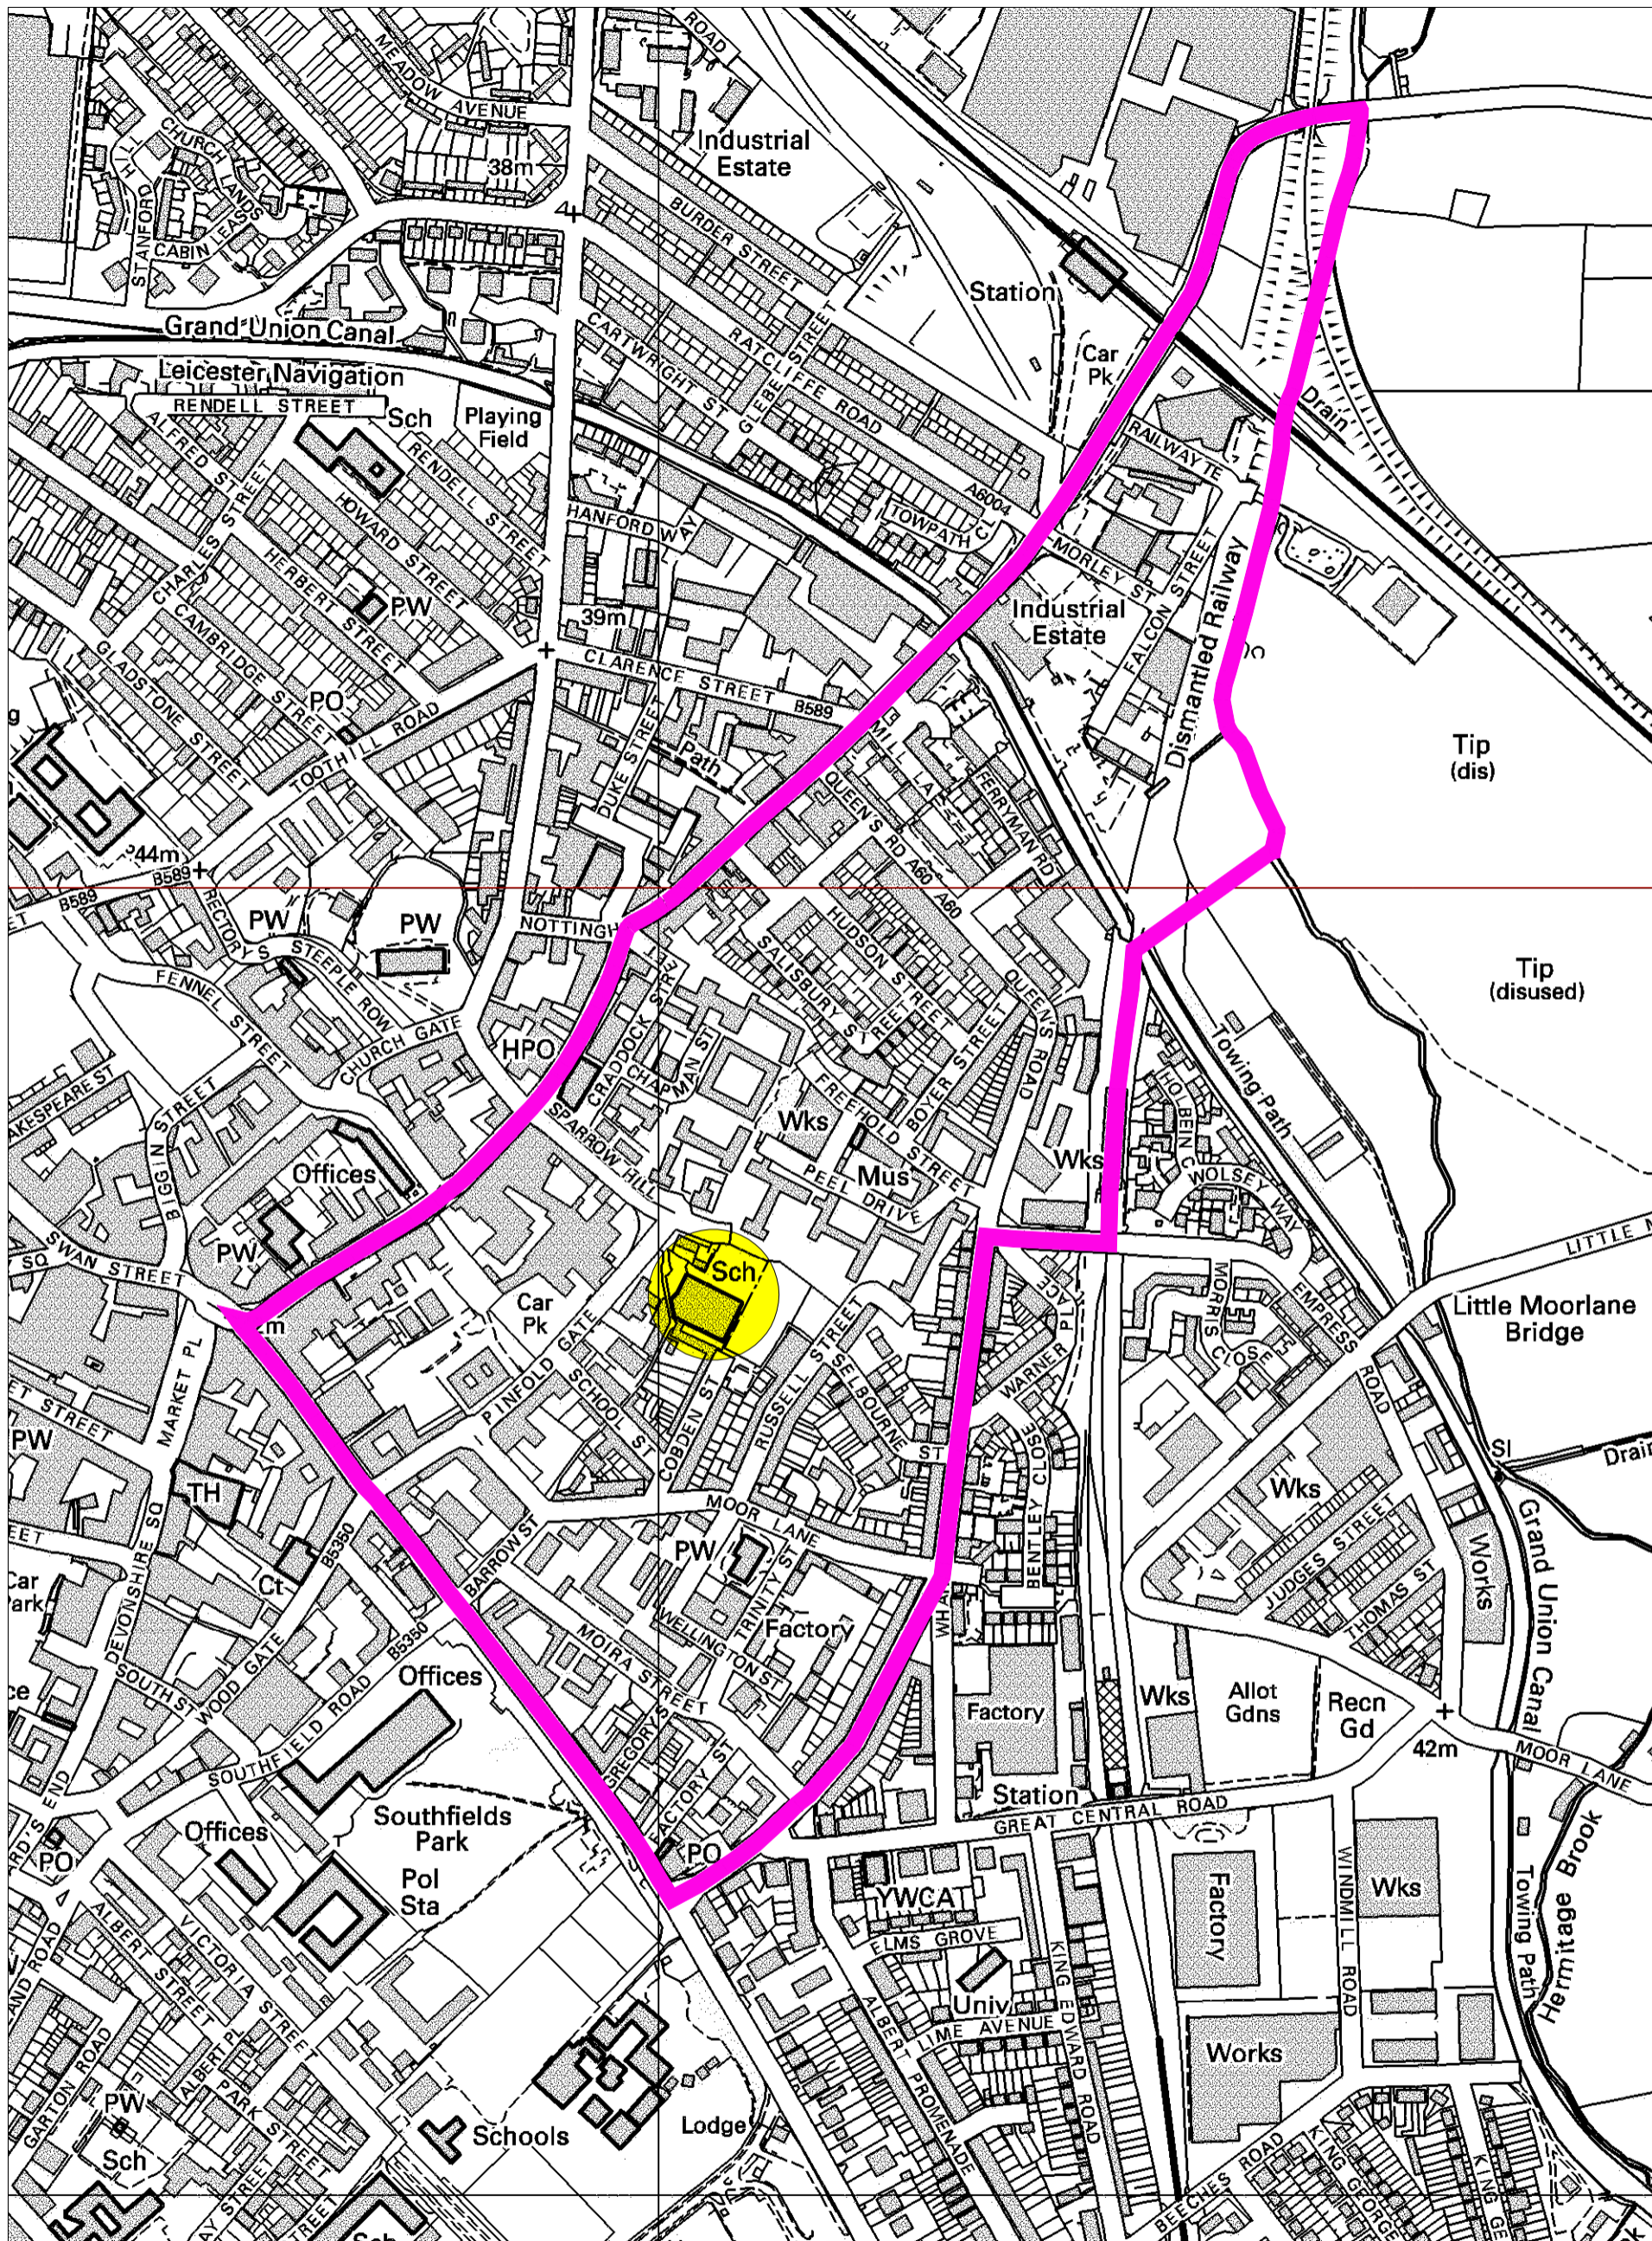

Polling District: Loughborough Hastings No.1

Charnwood Borough Council
 Southfields
 Southfield Road
 Loughborough
 Leicestershire
 LE11 2TN
 tel: (01509) 263151
 www.charnwoodbc.gov.uk

Scale: 1:5000
 Date: 30-08-2007 Time: 14:02:00
 This material has been reproduced from Ordnance Survey digital map data with the permission of the Controller of Her Majesty's Stationary Office. Unauthorised reproduction infringes Crown copyright and may lead to prosecution or civil proceedings. © Crown copyright.
 Licence No. 100023558
 Any Aerial Photography shown is copyright of UK Perspectives