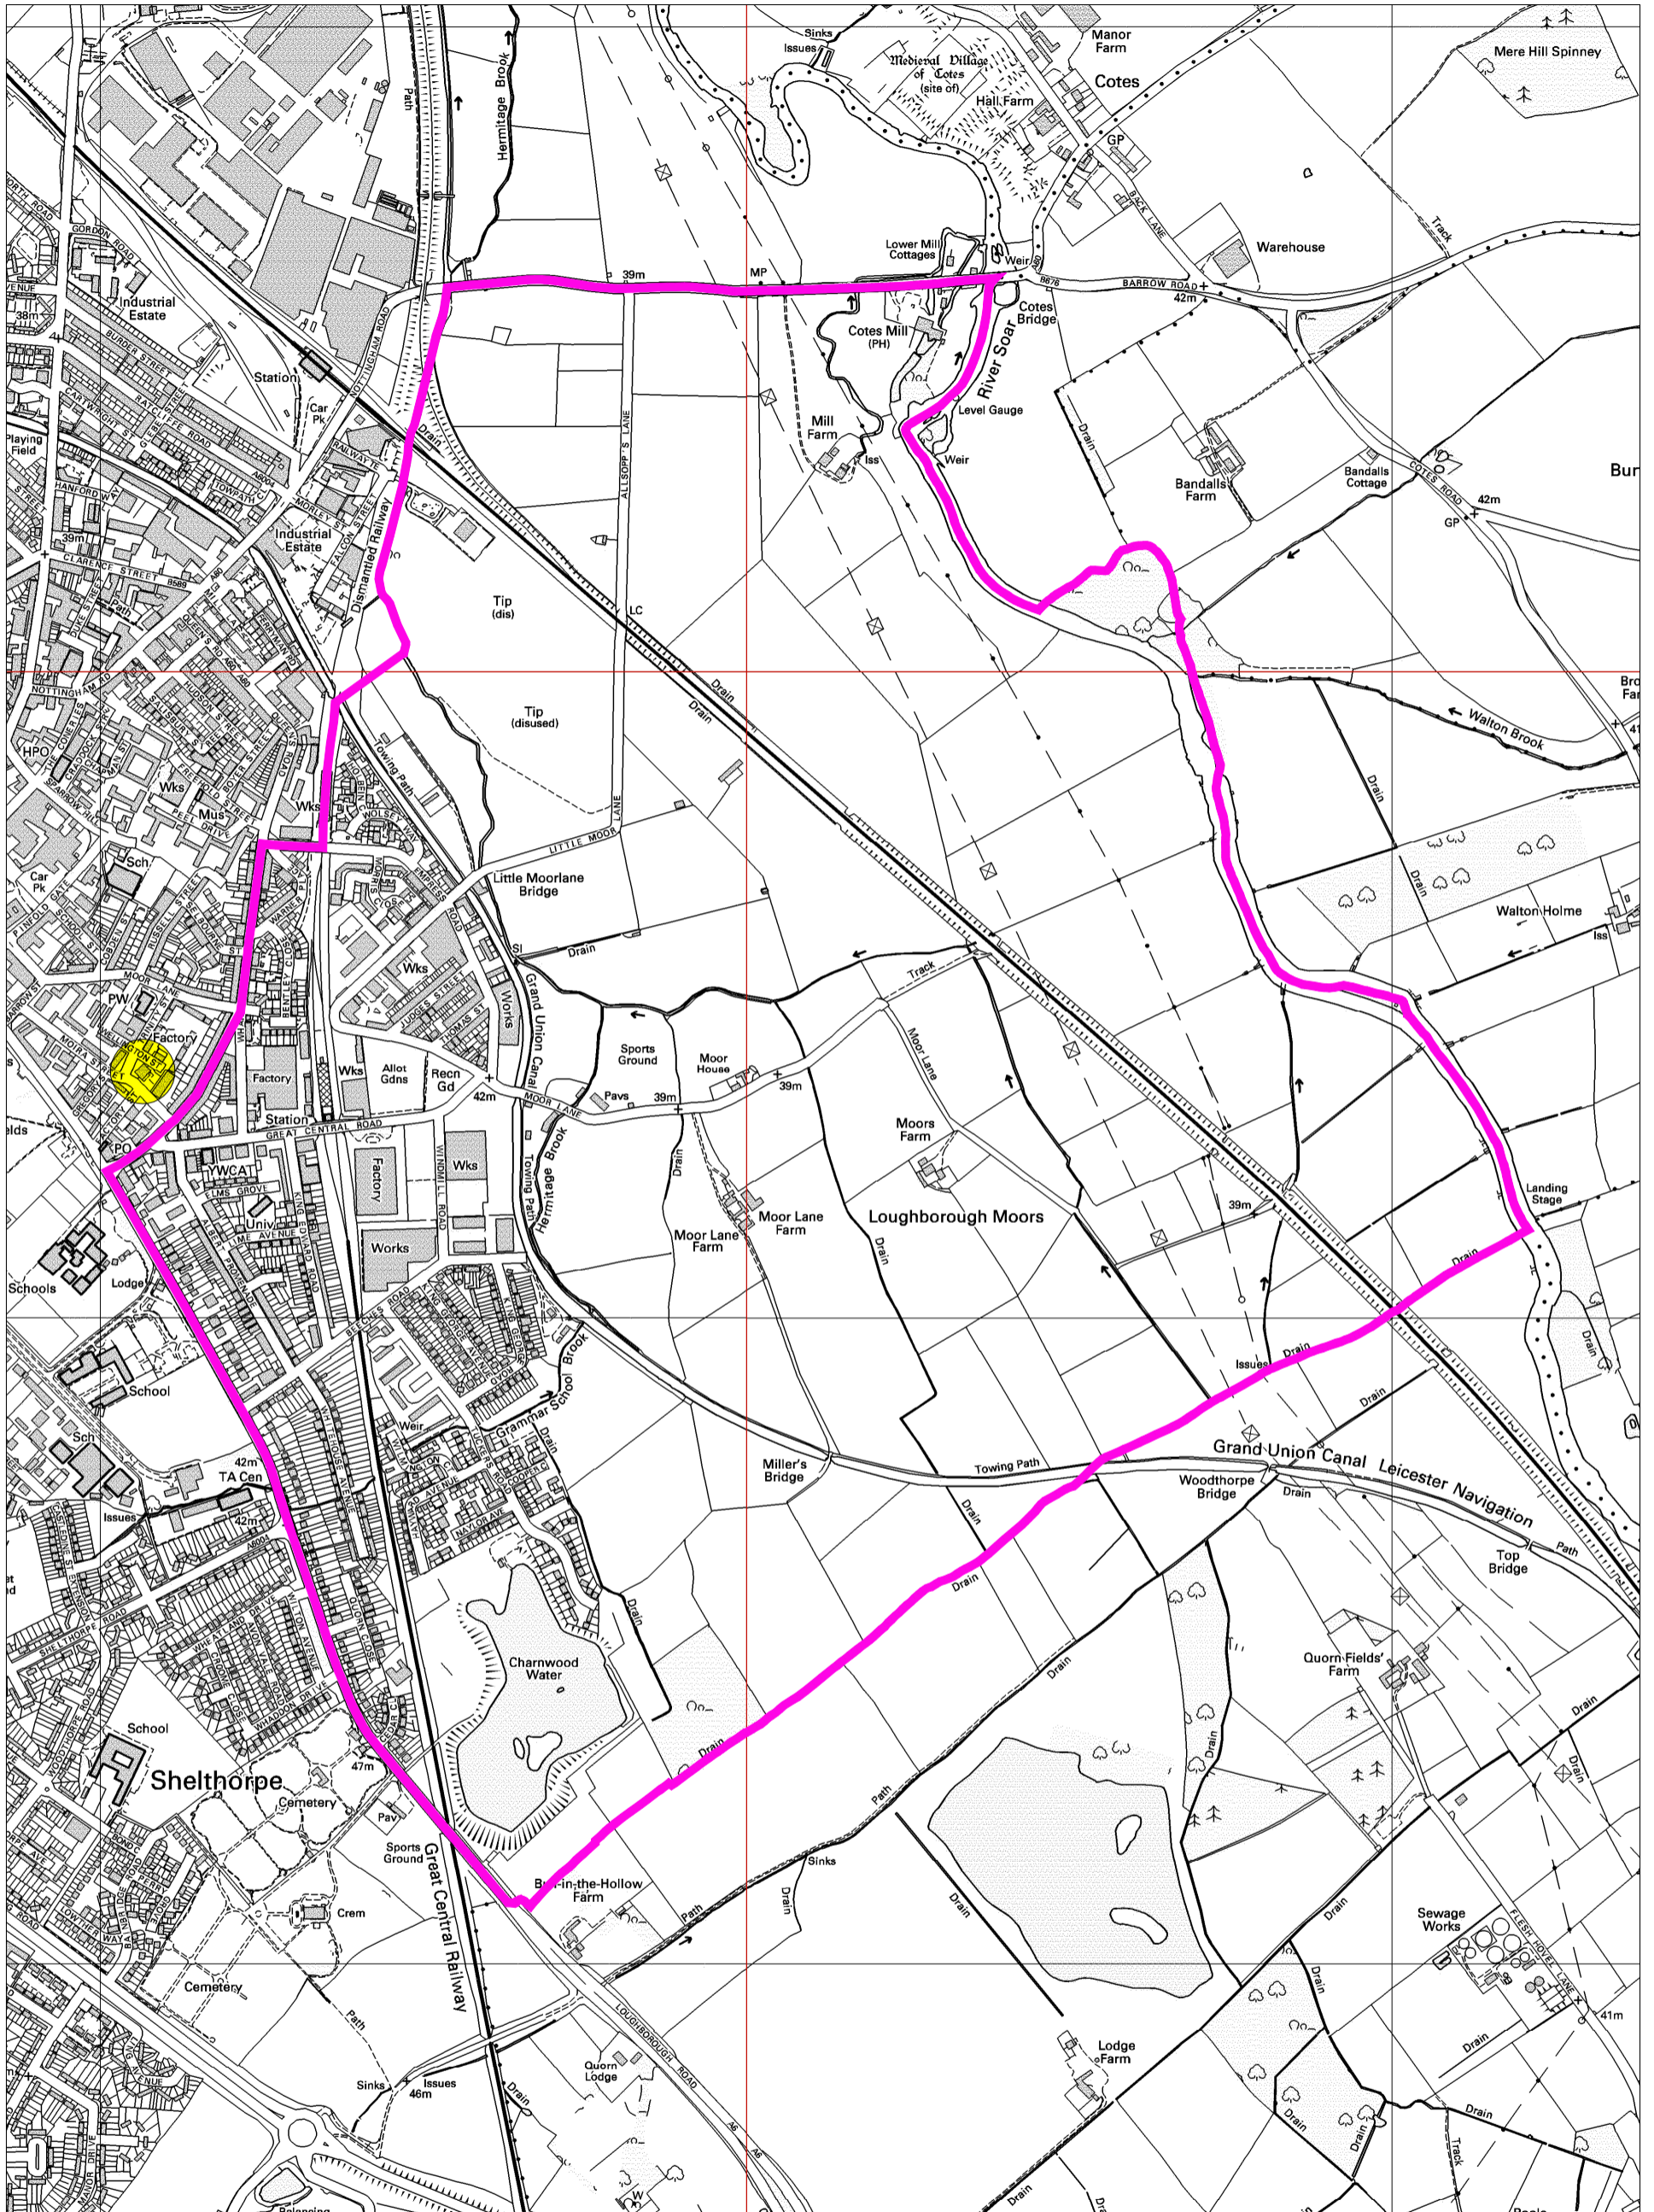

Polling District: Loughborough Hastings No.2

Charnwood Borough Council
 Southfields
 Southfield Road
 Loughborough
 Leicestershire
 LE11 2TN
 tel: (01509) 263151
 www.charnwoodbc.gov.uk

Scale: 1:10000
 Date: 30-08-2007 Time: 14:10:15
 This material has been reproduced from Ordnance Survey digital map data with the permission of the Controller of Her Majesty's Stationary Office. Unauthorised reproduction infringes Crown copyright and may lead to prosecution or civil proceedings.
 © Crown copyright.
 Licence No. 100023558
 Any Aerial Photography shown is copyright of UK Perspectives