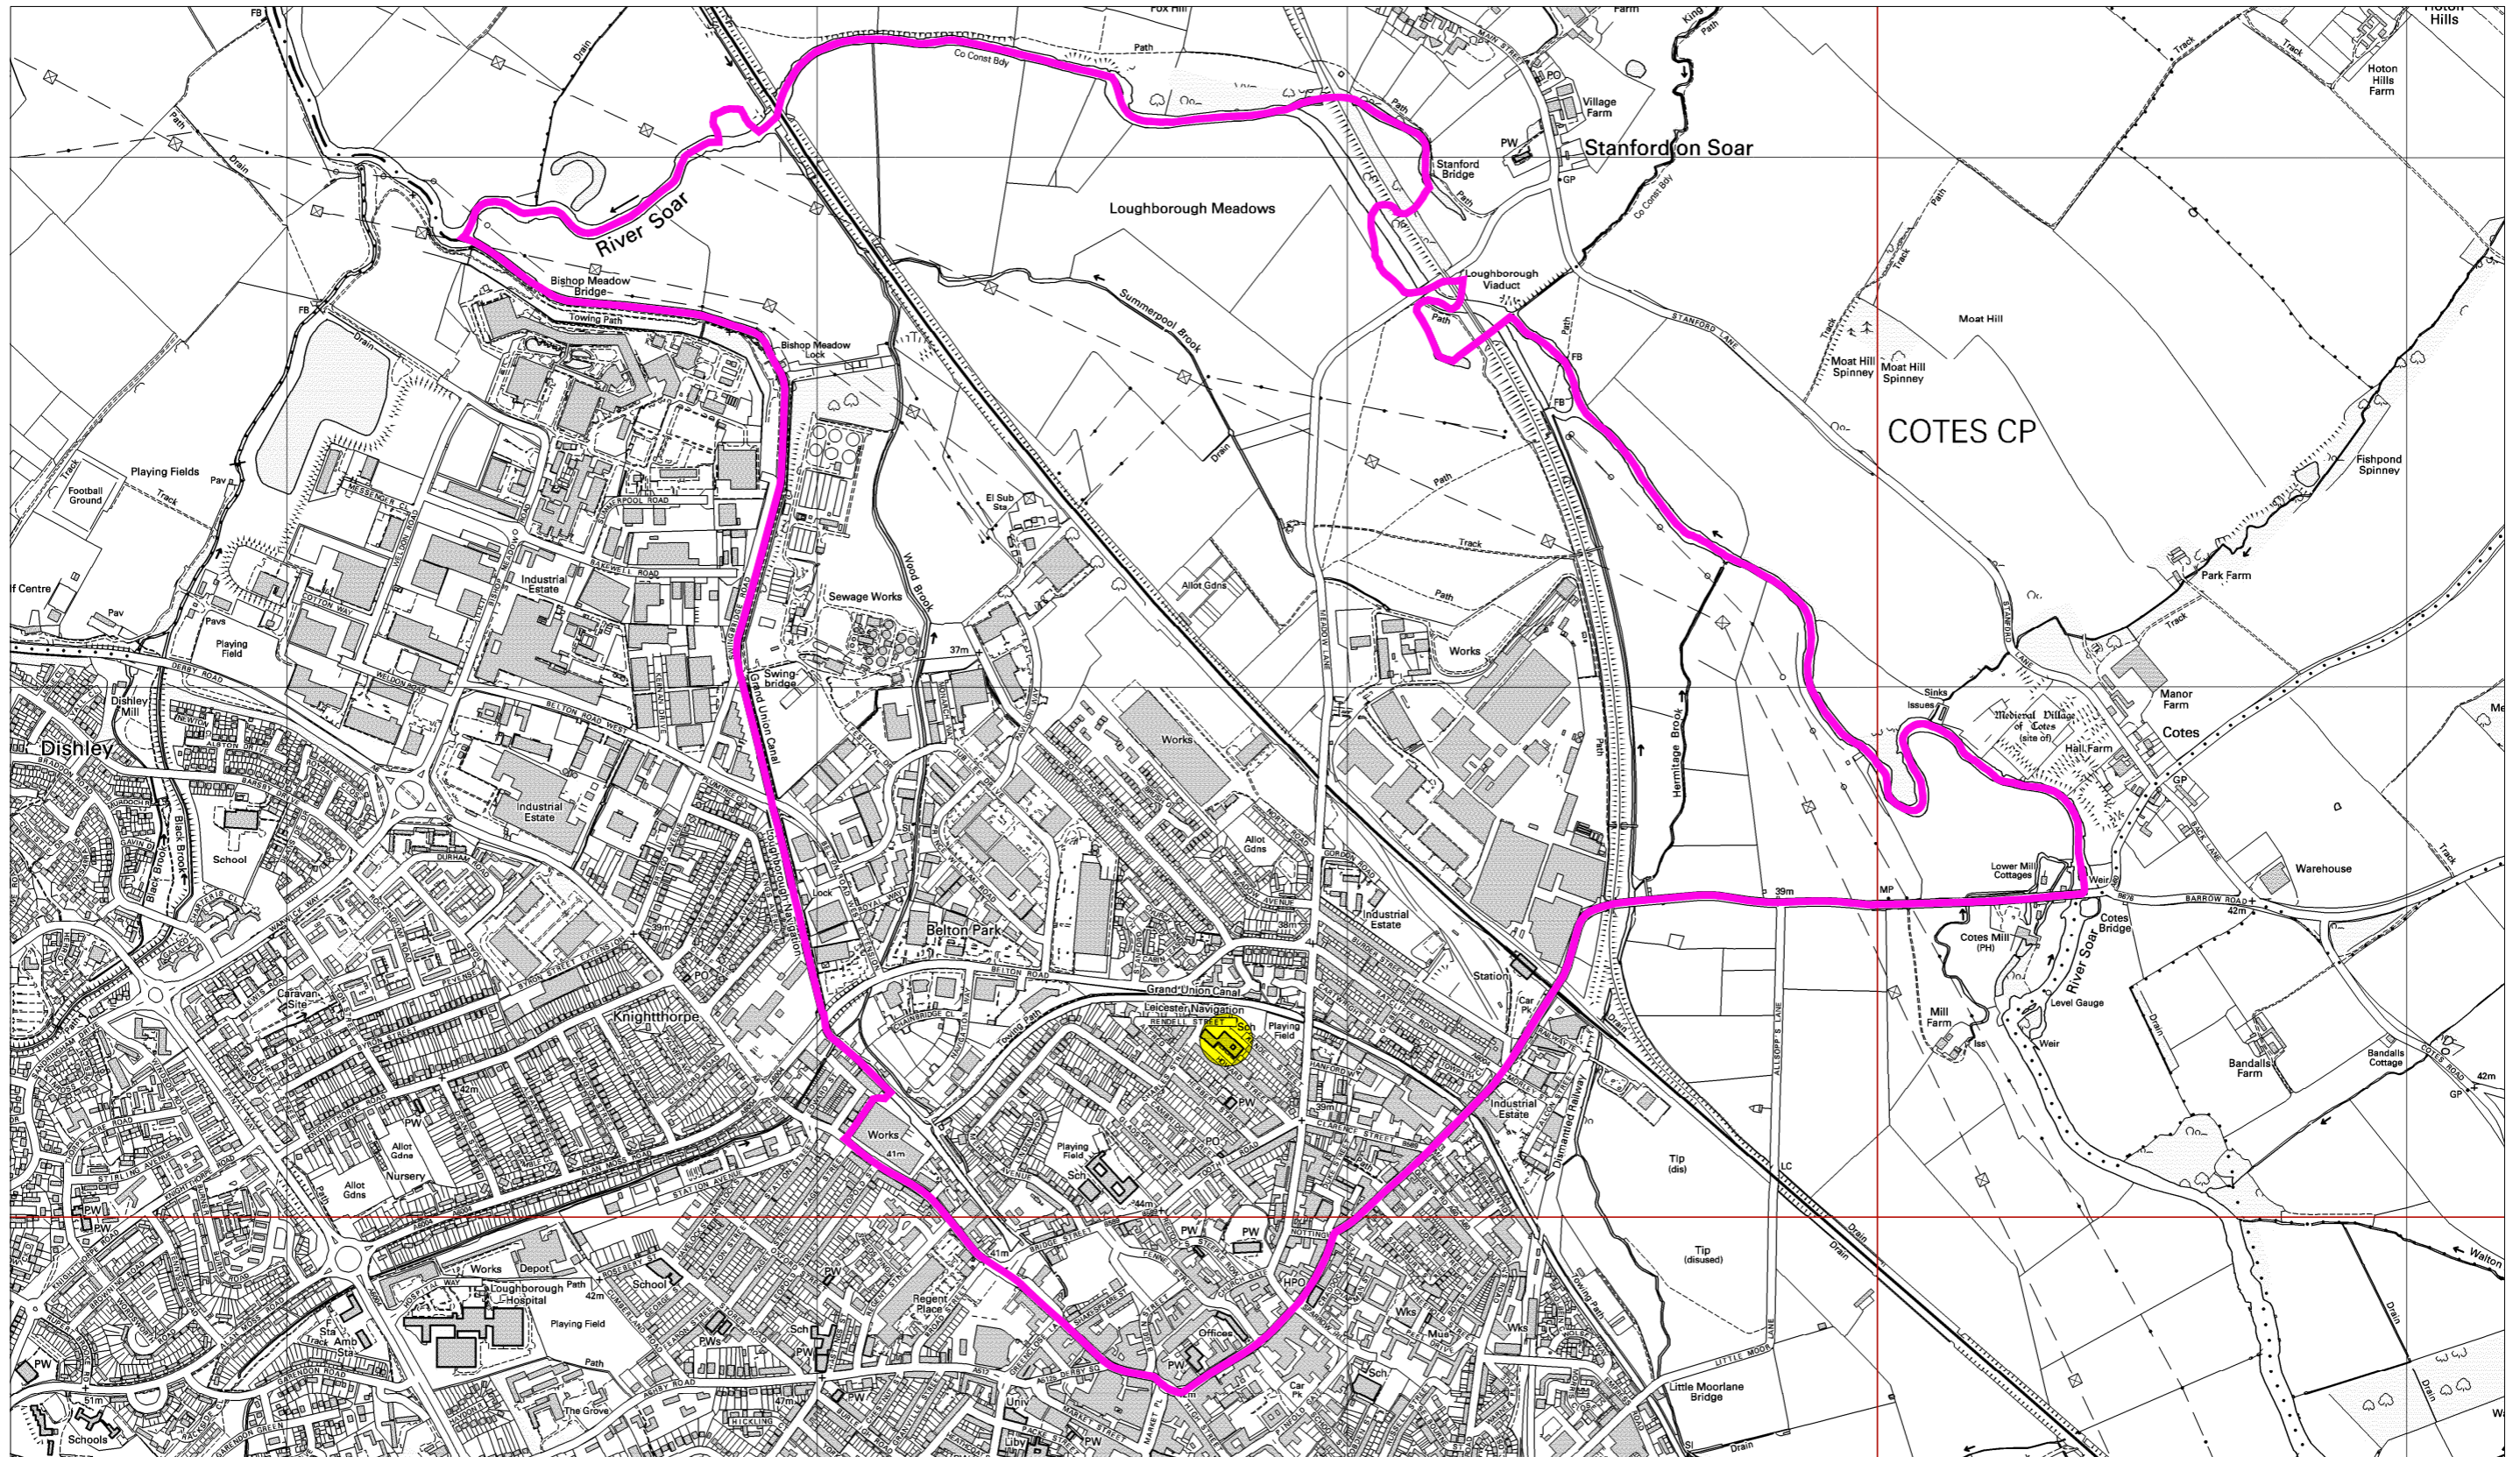

Polling District: Loughborough Lemyngton No.1

Charnwood Borough Council
Southfields
Southfield Road
Loughborough
Leicestershire
LE11 2TN
tel: (01509) 263151
www.charnwoodbc.gov.uk

Scale: 1:12500
Date: 29-08-2007 Time: 14:35:46
This material has been reproduced from Ordnance Survey digital map data with the permission of the Controller of Her Majesty's Stationary Office. Unauthorised reproduction infringes Crown copyright and may lead to prosecution or civil proceedings. © Crown copyright.
Licence No. 100023558
Any Aerial Photography shown is copyright of UK Perspectives