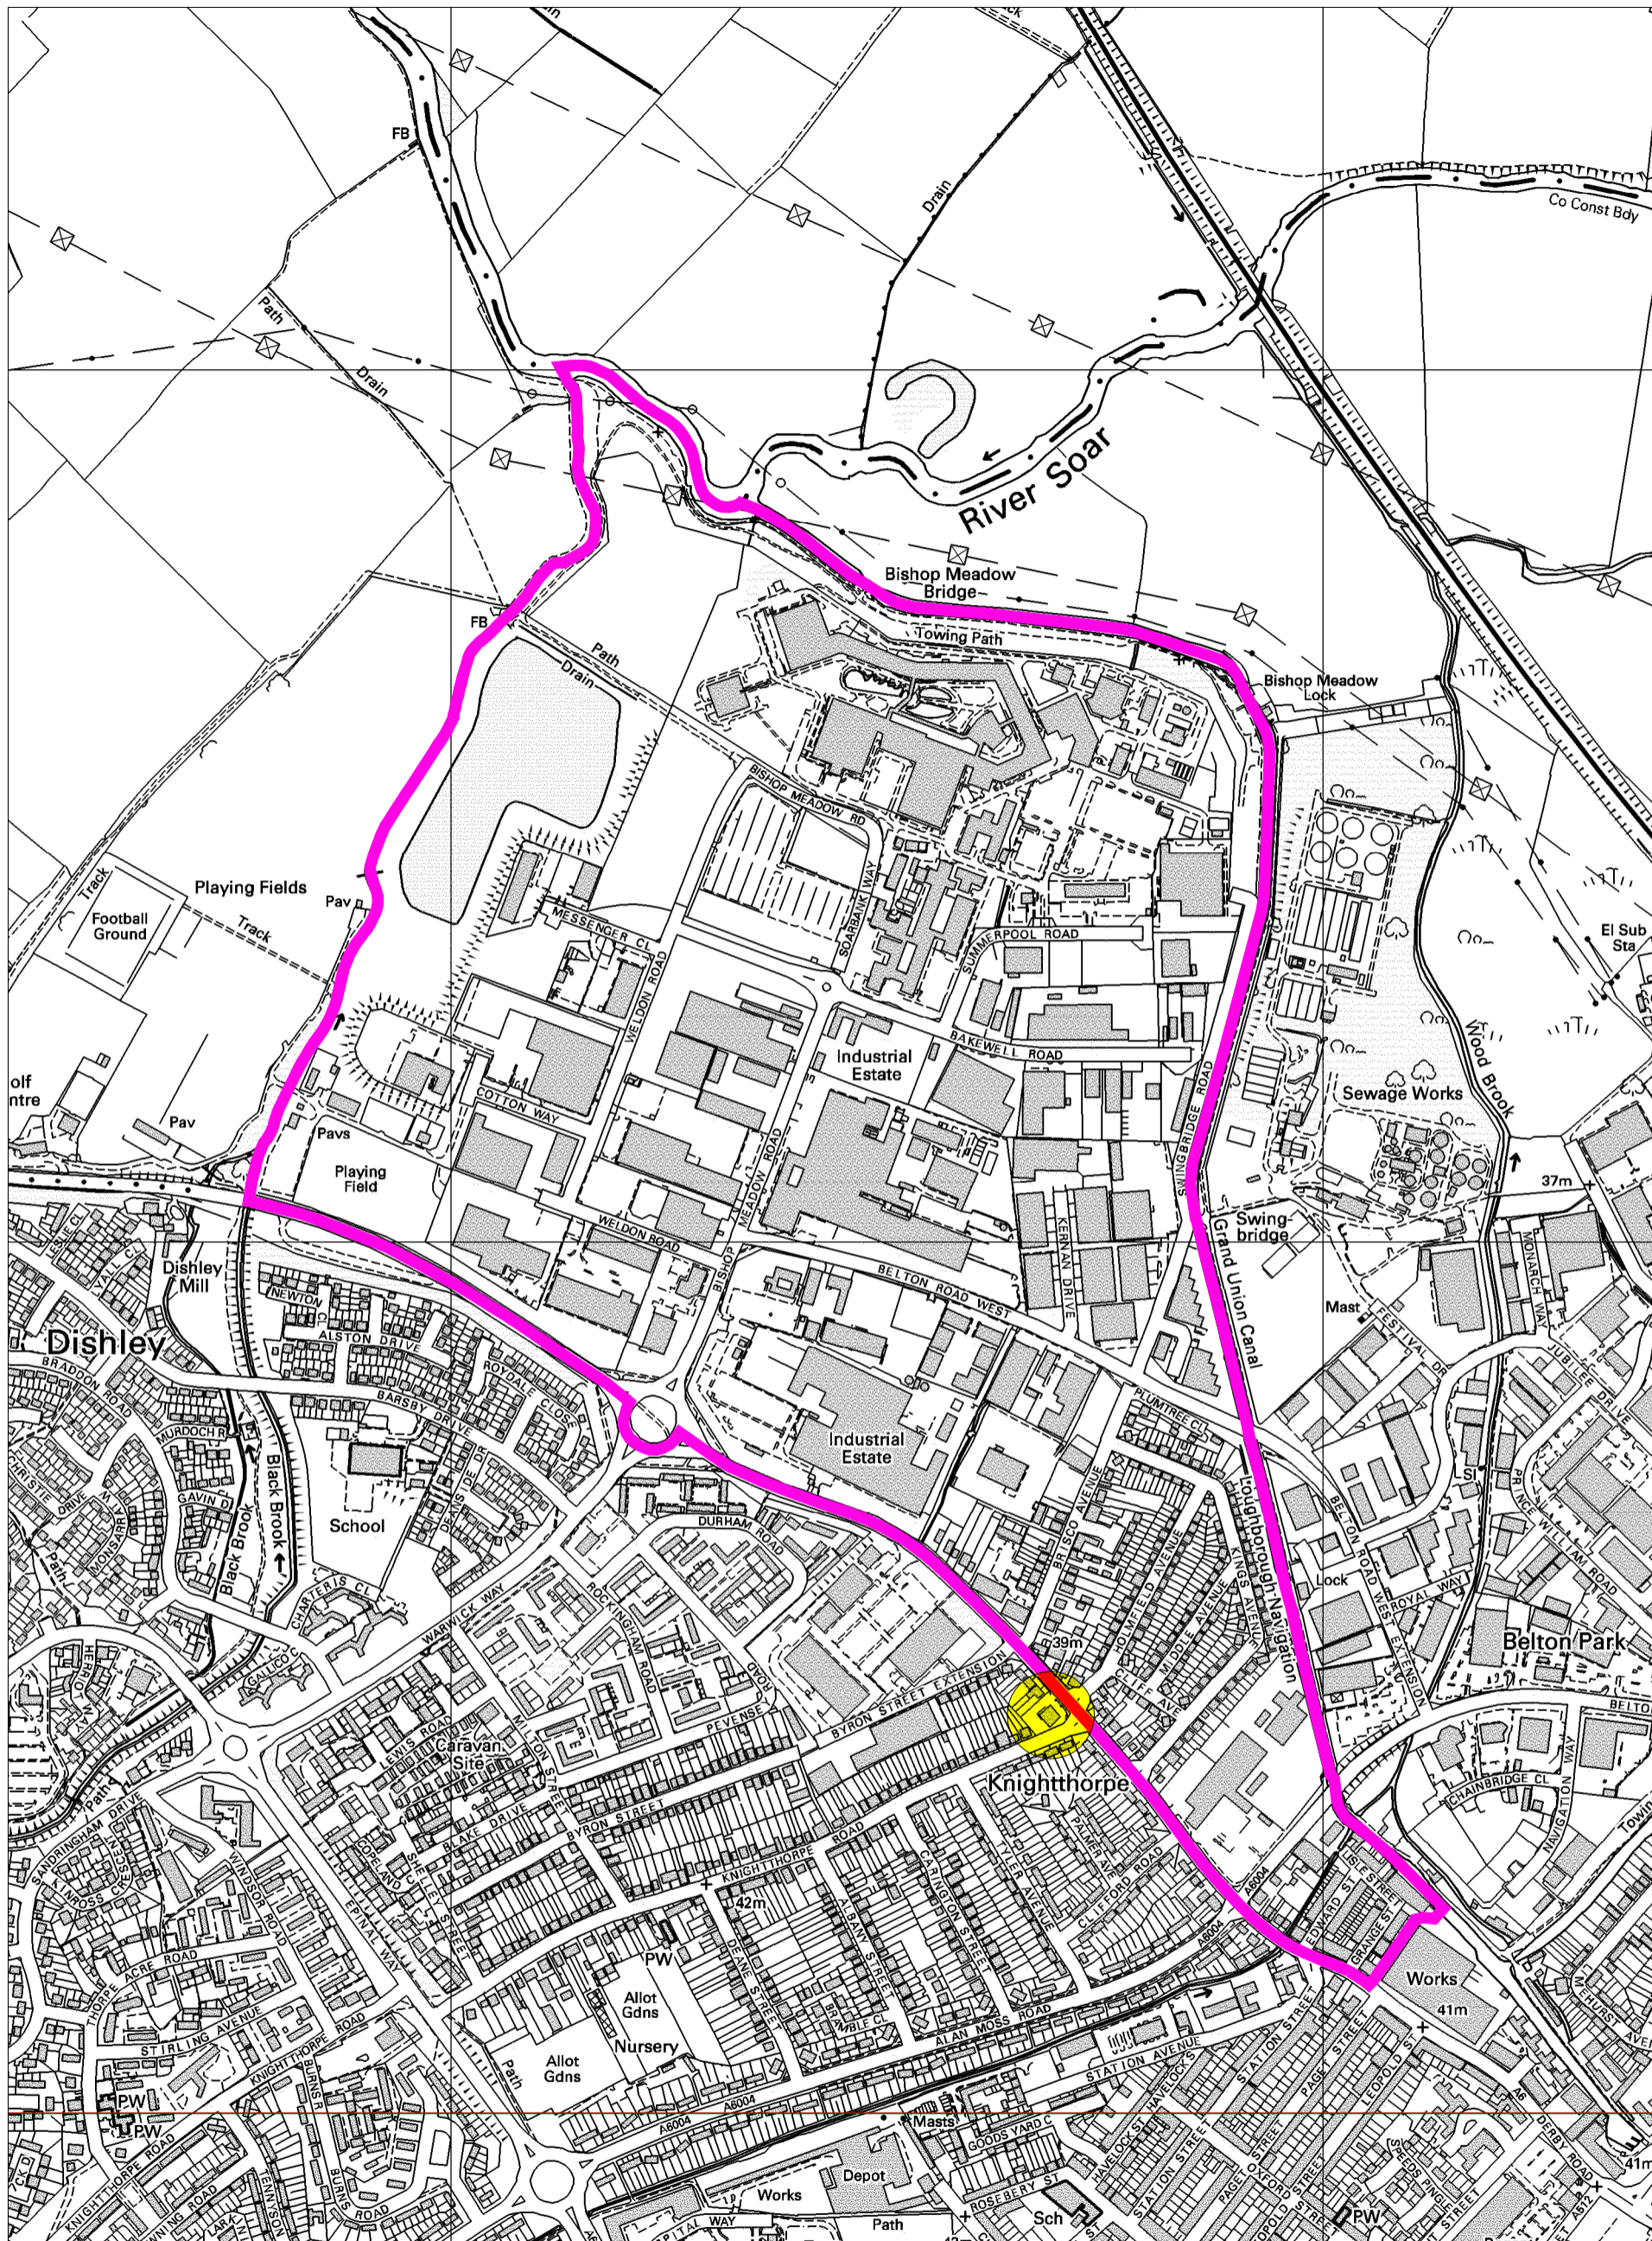

Polling District: Loughborough Lemyngton No.2

Charnwood Borough Council
Southfields
Southfield Road
Loughborough
Leicestershire
LE11 2TN
tel: (01509) 263151
www.charnwood.gov.uk

Scale: 1:7500
Date: 14-10-2010 Time: 10:29:05

Licence No. 100023558

Any Aerial Photography shown is copyright of UK Perspectives