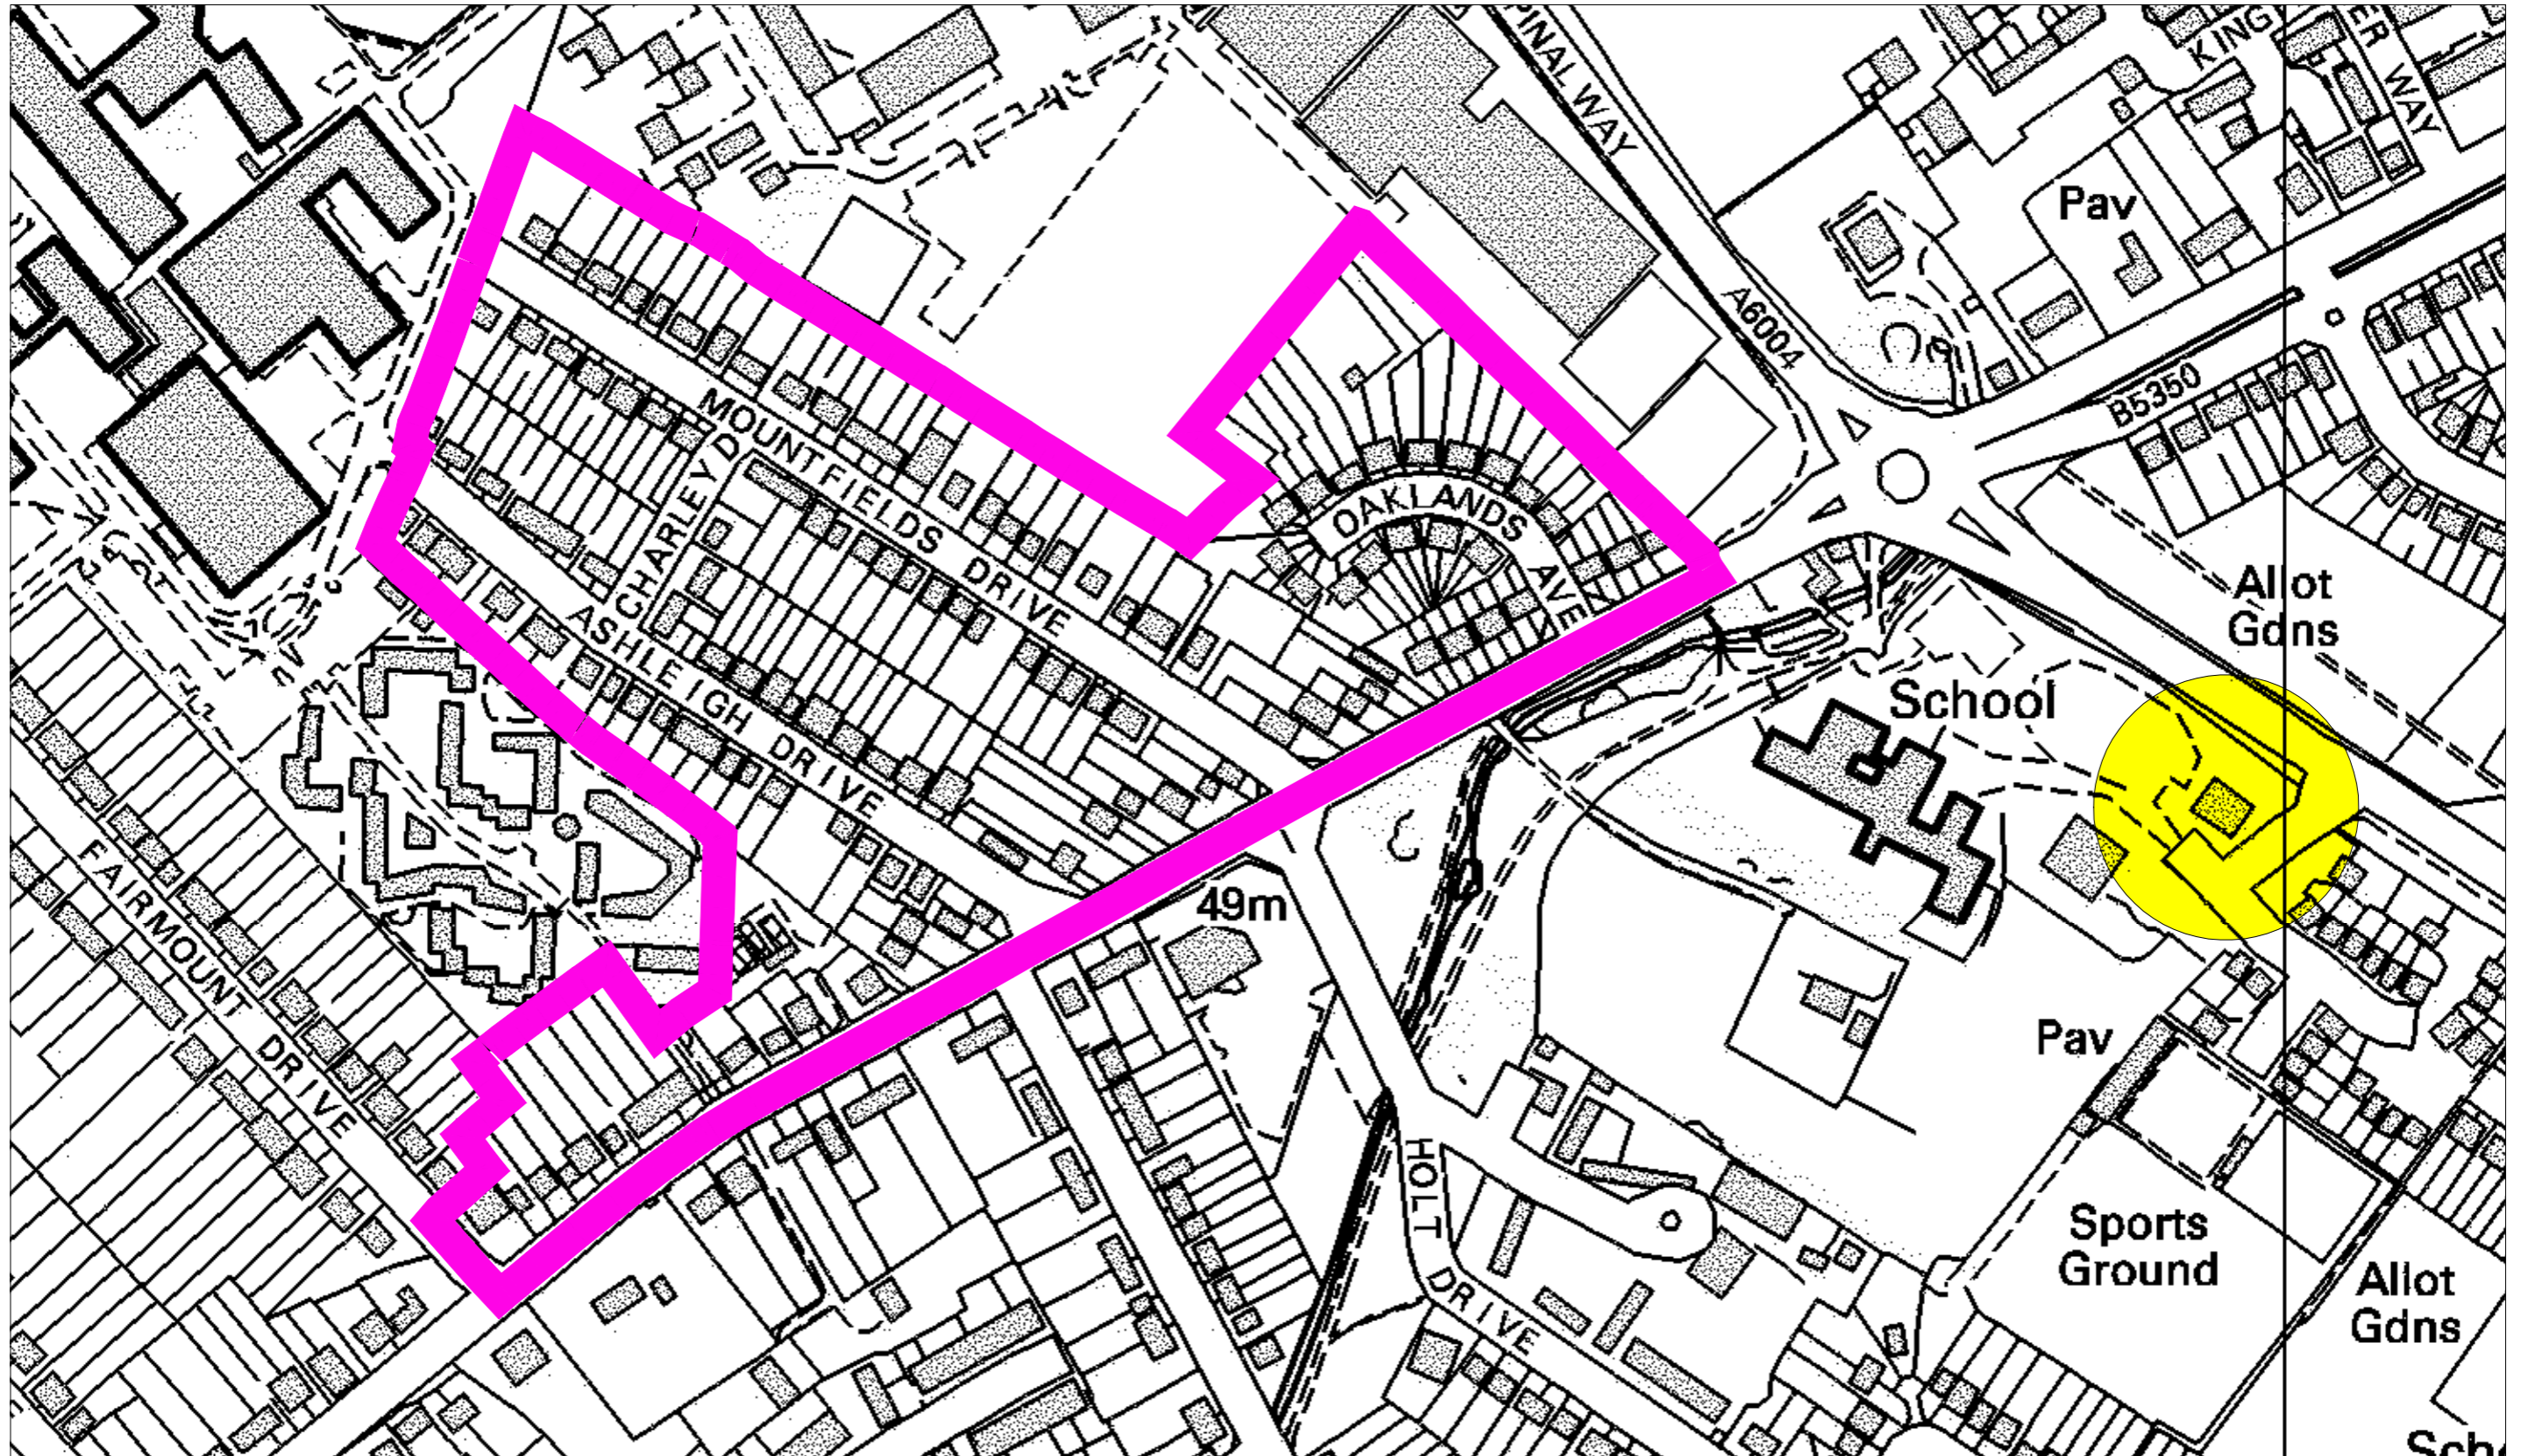

Polling District: Loughborough Nanpantan No.2

Charnwood Borough Council
Southfields
Southfield Road
Loughborough
Leicestershire
LE11 2TN
tel: (01509) 263151
www.charnwoodbc.gov.uk

Scale: 1:2500
Date: 29-08-2007 Time: 14:11:50
This material has been reproduced from Ordnance Survey digital map data with the permission of the Controller of Her Majesty's Stationary Office. Unauthorised reproduction infringes Crown copyright and may lead to prosecution or civil proceedings. © Crown copyright.
Licence No. 100023558
Any Aerial Photography shown is copyright of UK Perspectives