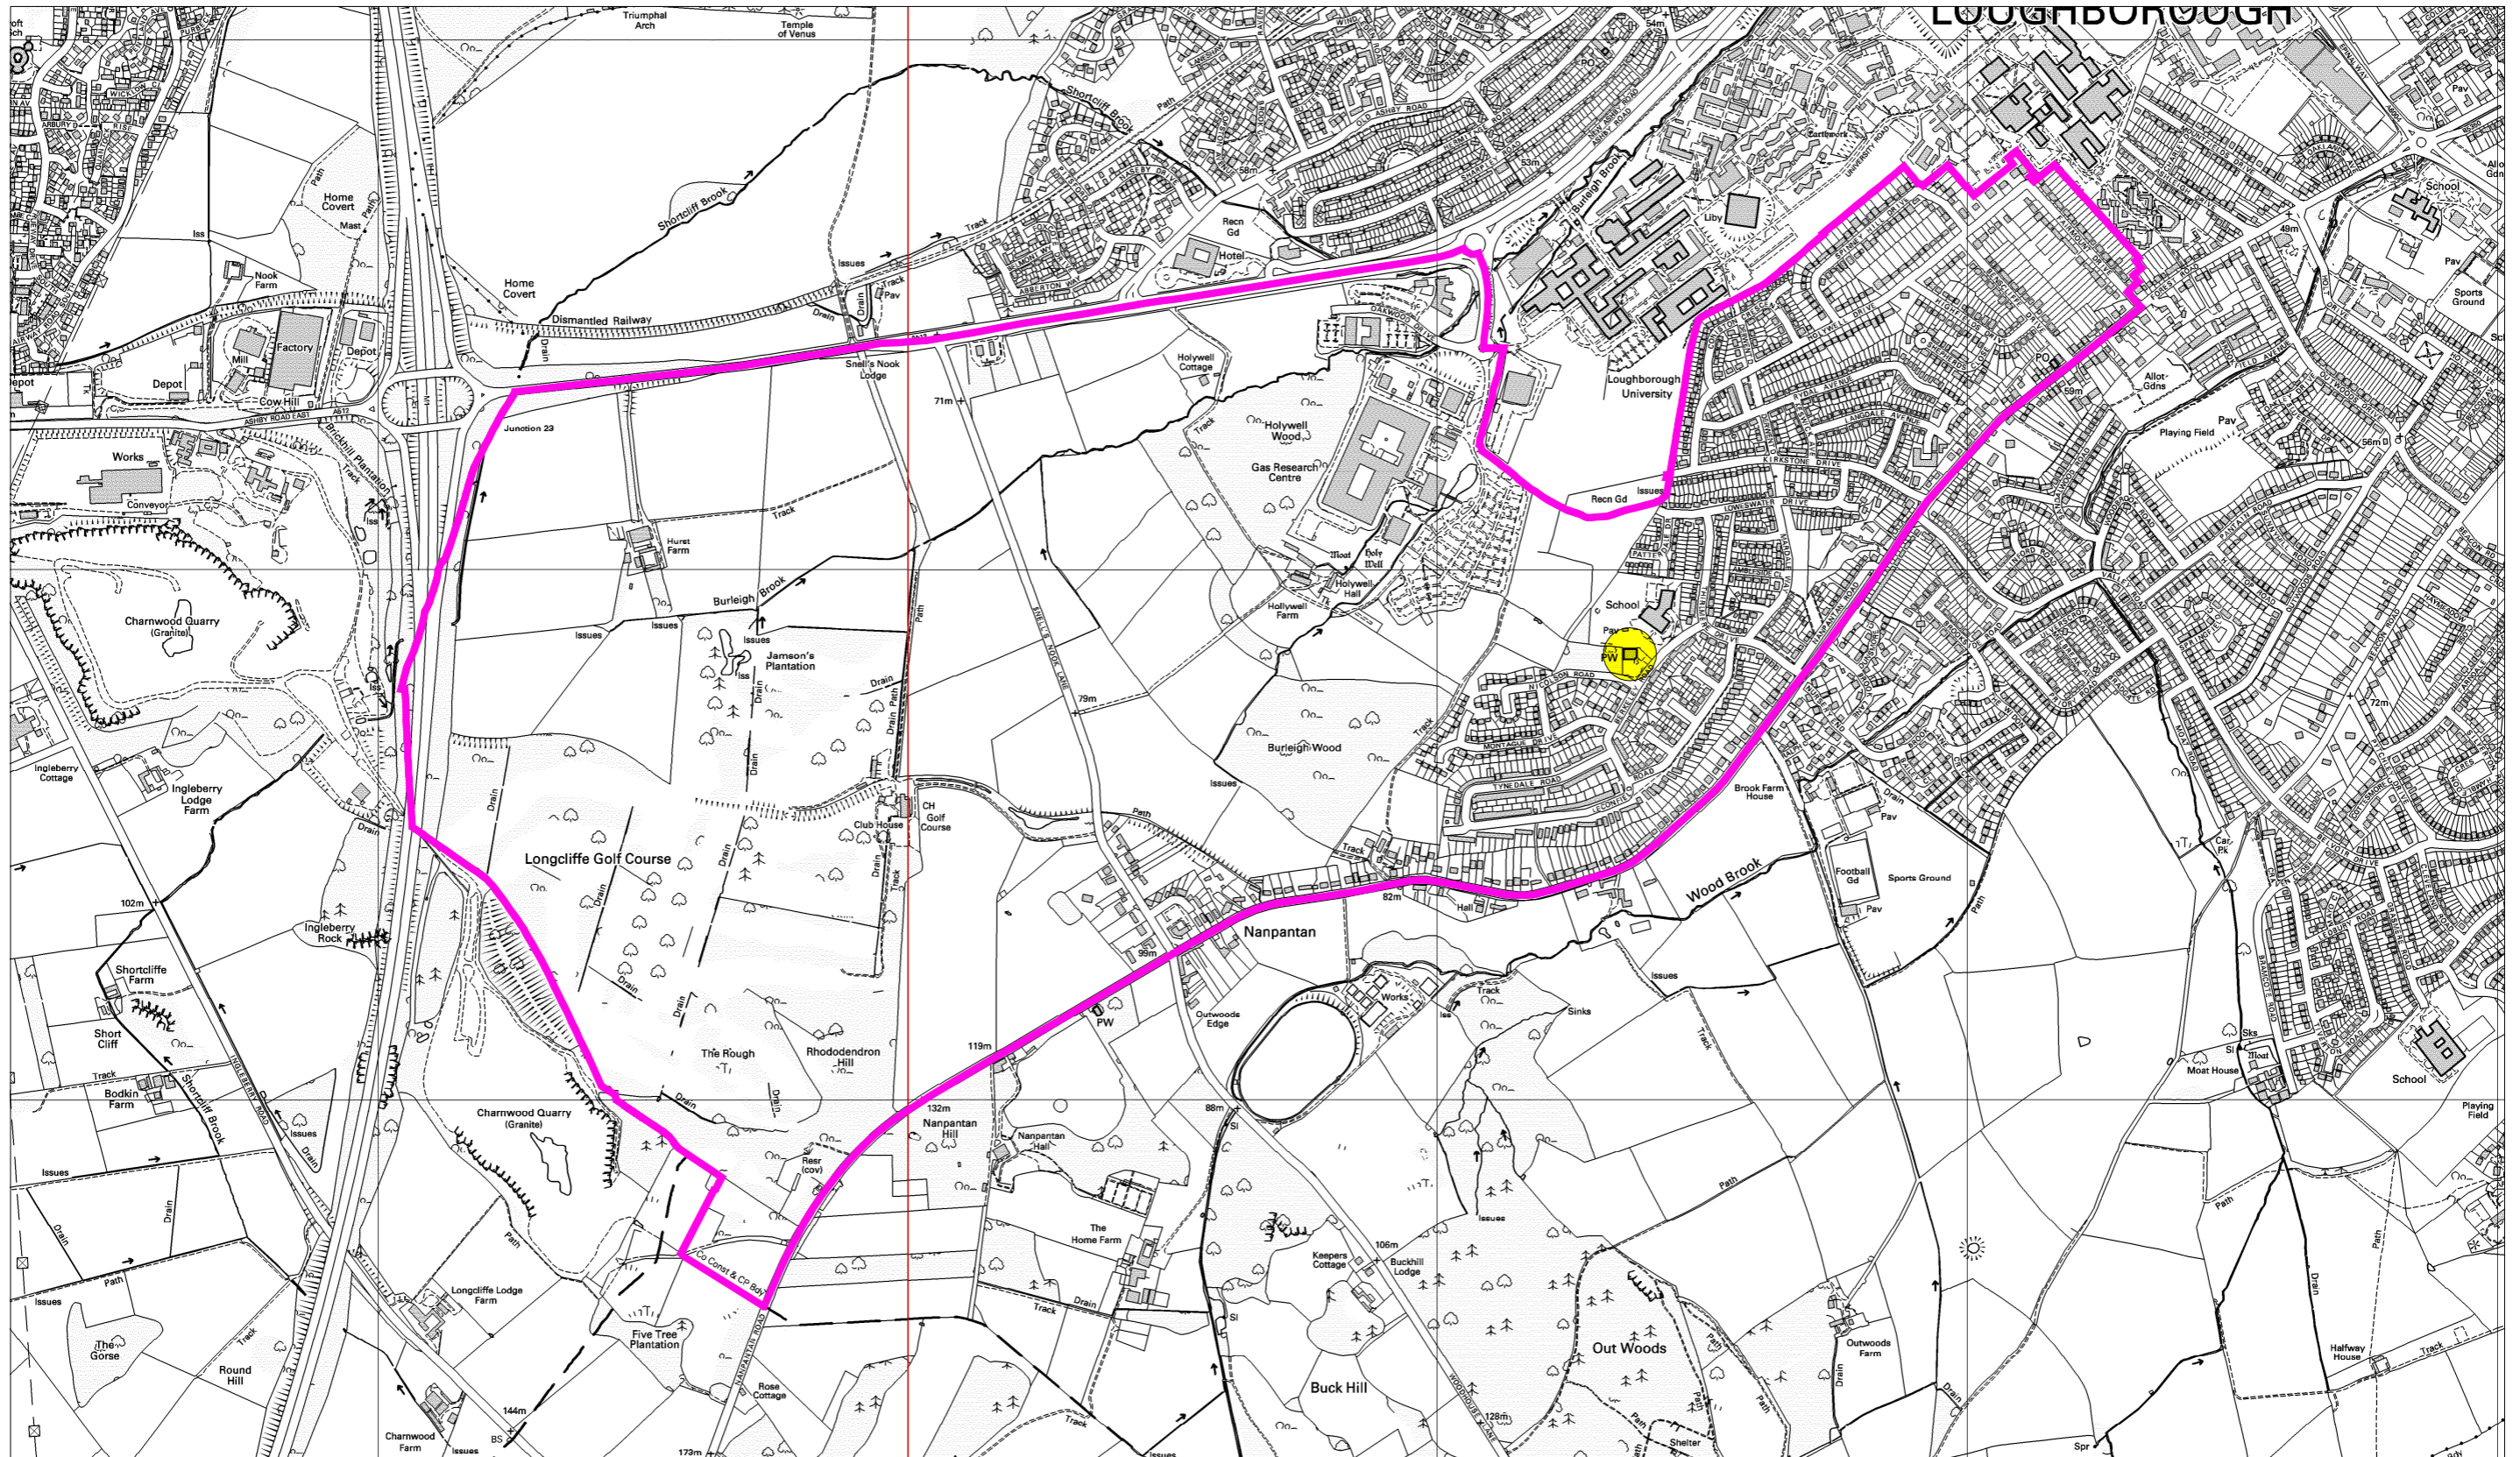

Polling District: Loughborough Nanpantan No.1

Charnwood Borough Council
Southfields
Southfield Road
Loughborough
Leicestershire
LE11 2TN
tel: (01509) 263151
www.charnwood.gov.uk

Scale: 1:12500
Date: 14-10-2010 Time: 10:26:57

This material has been reproduced from Ordnance Survey digital map data with the permission of the Controller of Her Majesty's Stationary Office. Unauthorised reproduction infringes Crown copyright and may lead to prosecution or civil proceedings. © Crown copyright.

Licence No. 100023558

Any Aerial Photography shown is copyright of UK Perspectives