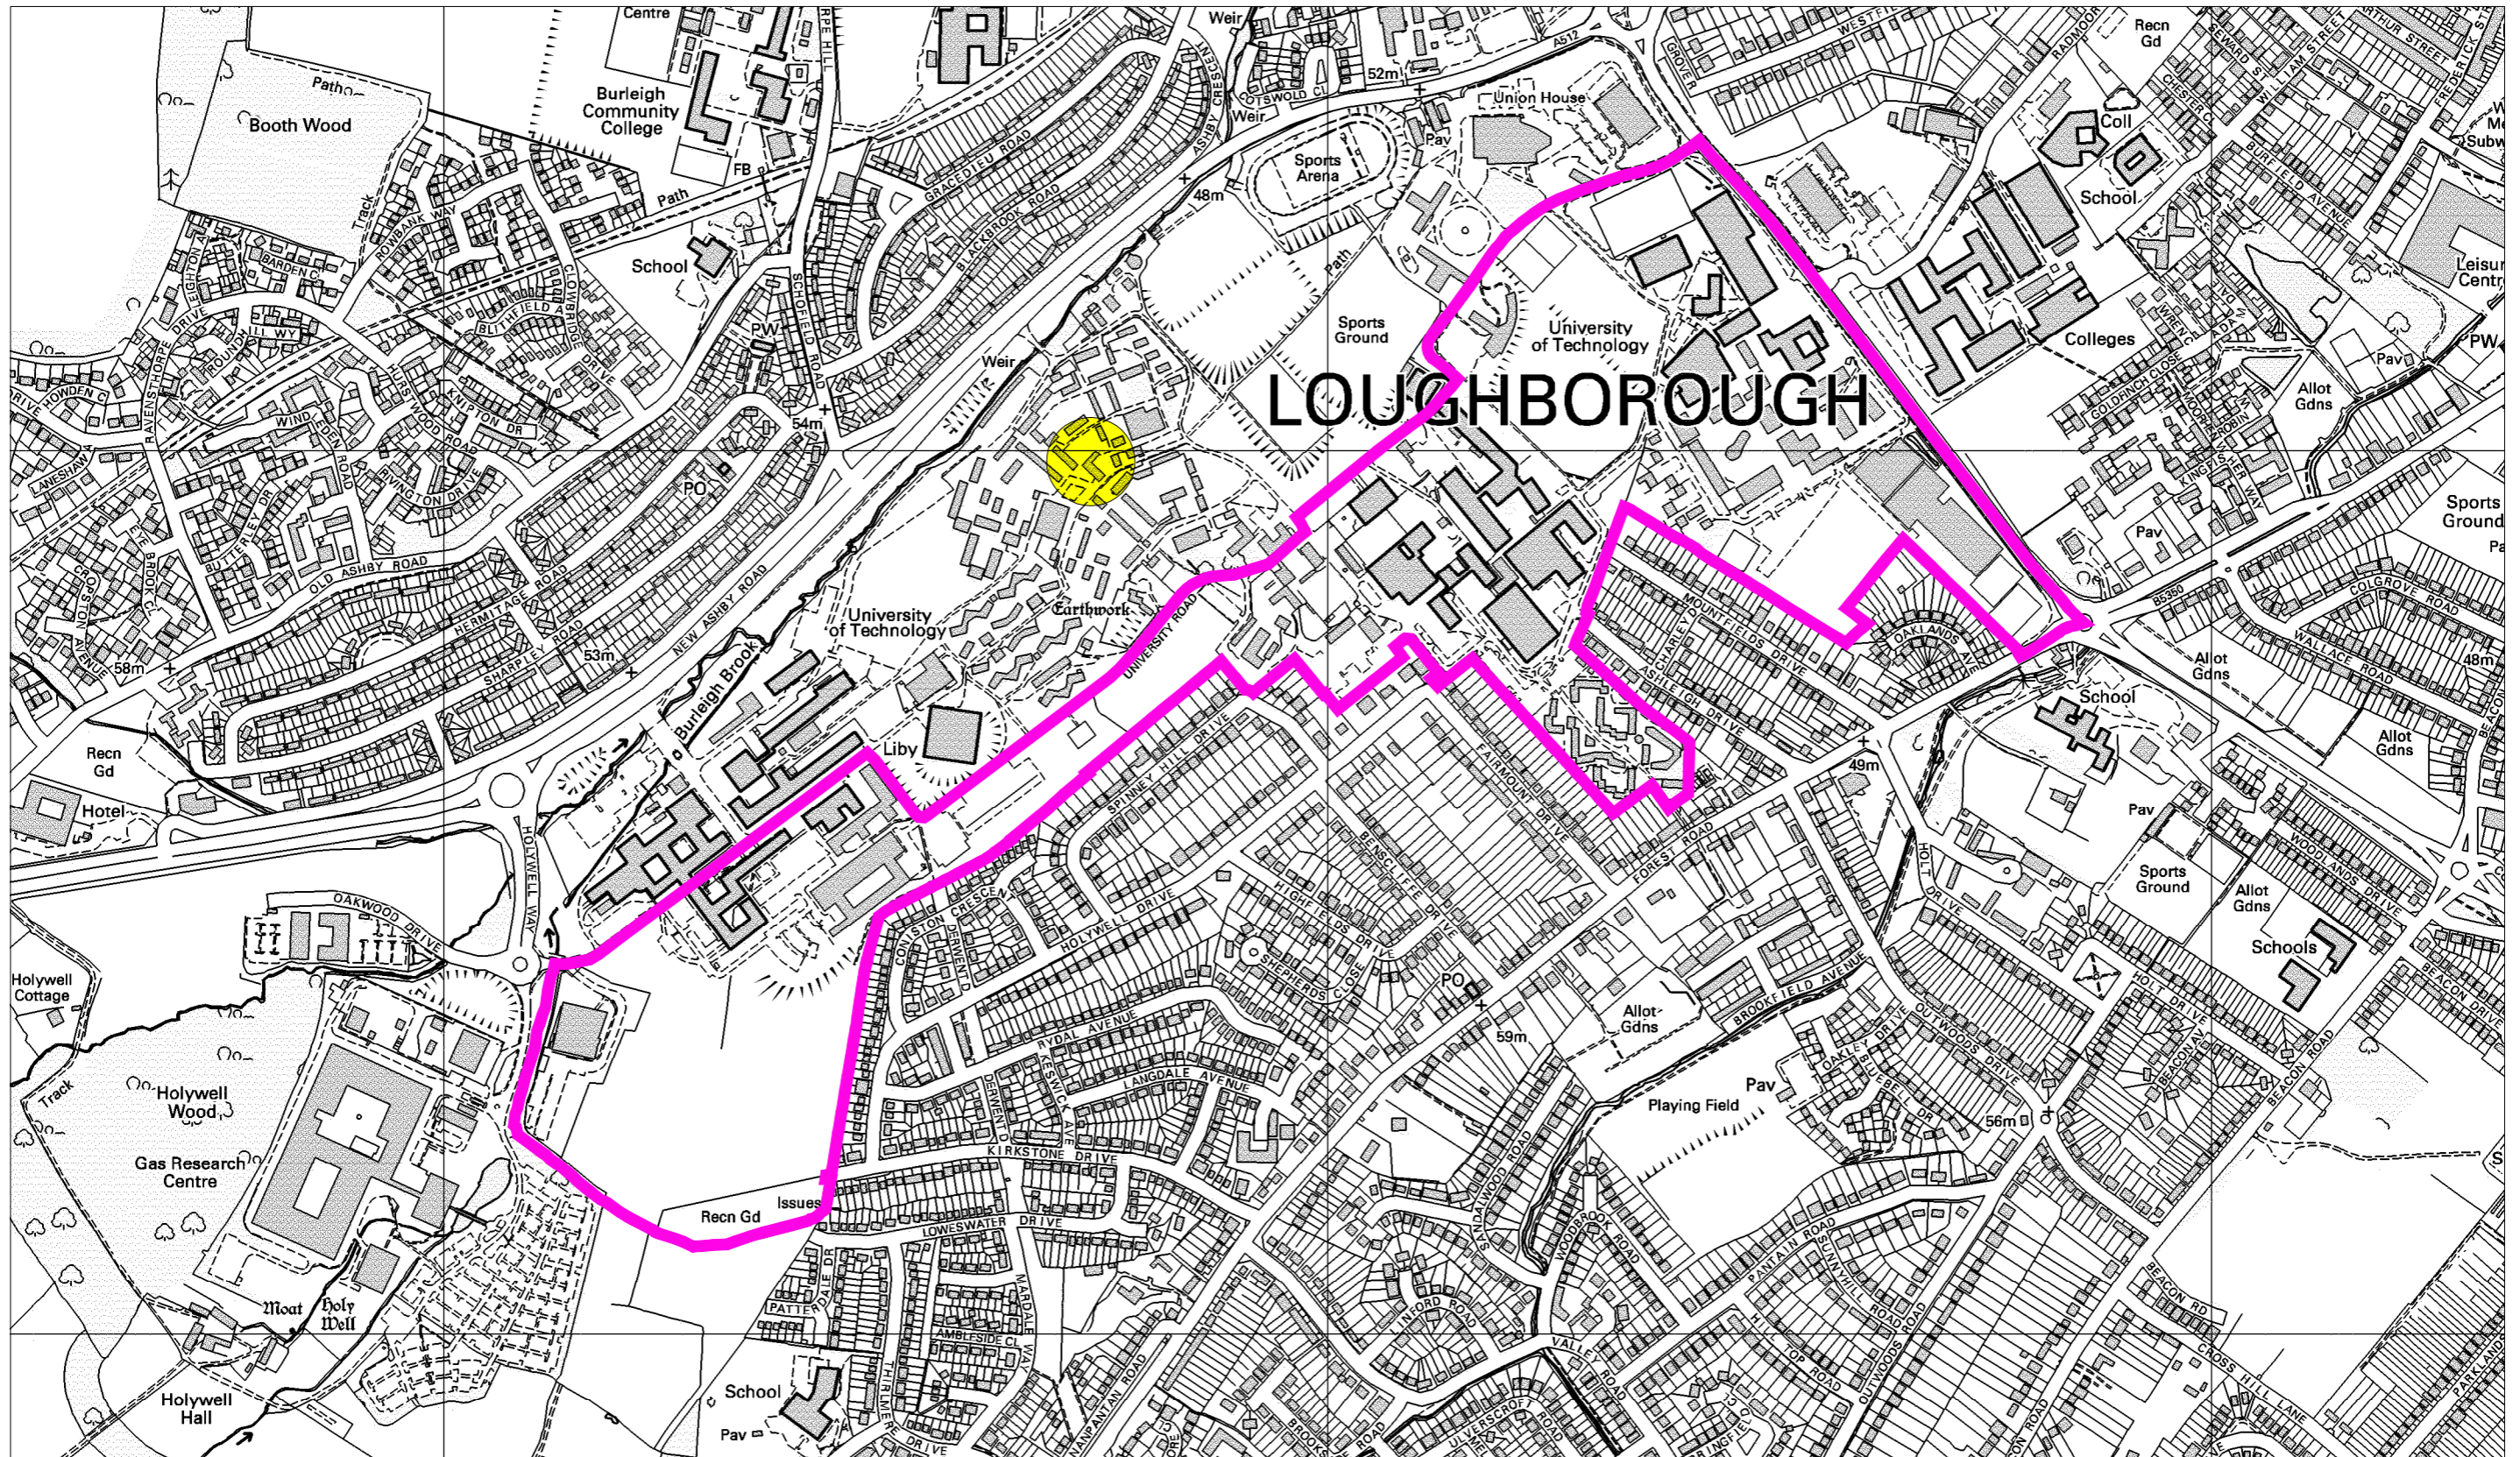

Polling District: Loughborough Nanpantan No.3

Charnwood Borough Council  
Southfields  
Southfield Road  
Loughborough  
Leicestershire  
LE11 2TN  
tel: (01509) 263151  
www.charnwoodbc.gov.uk

Scale: 1:7500  
Date: 29-08-2007 Time: 14:08:15  
This material has been reproduced from Ordnance Survey digital map data with the permission of the Controller of Her Majesty's Stationary Office. Unauthorised reproduction infringes Crown copyright and may lead to prosecution or civil proceedings. © Crown copyright.  
Licence No. 100023558  
Any Aerial Photography shown is copyright of UK Perspectives