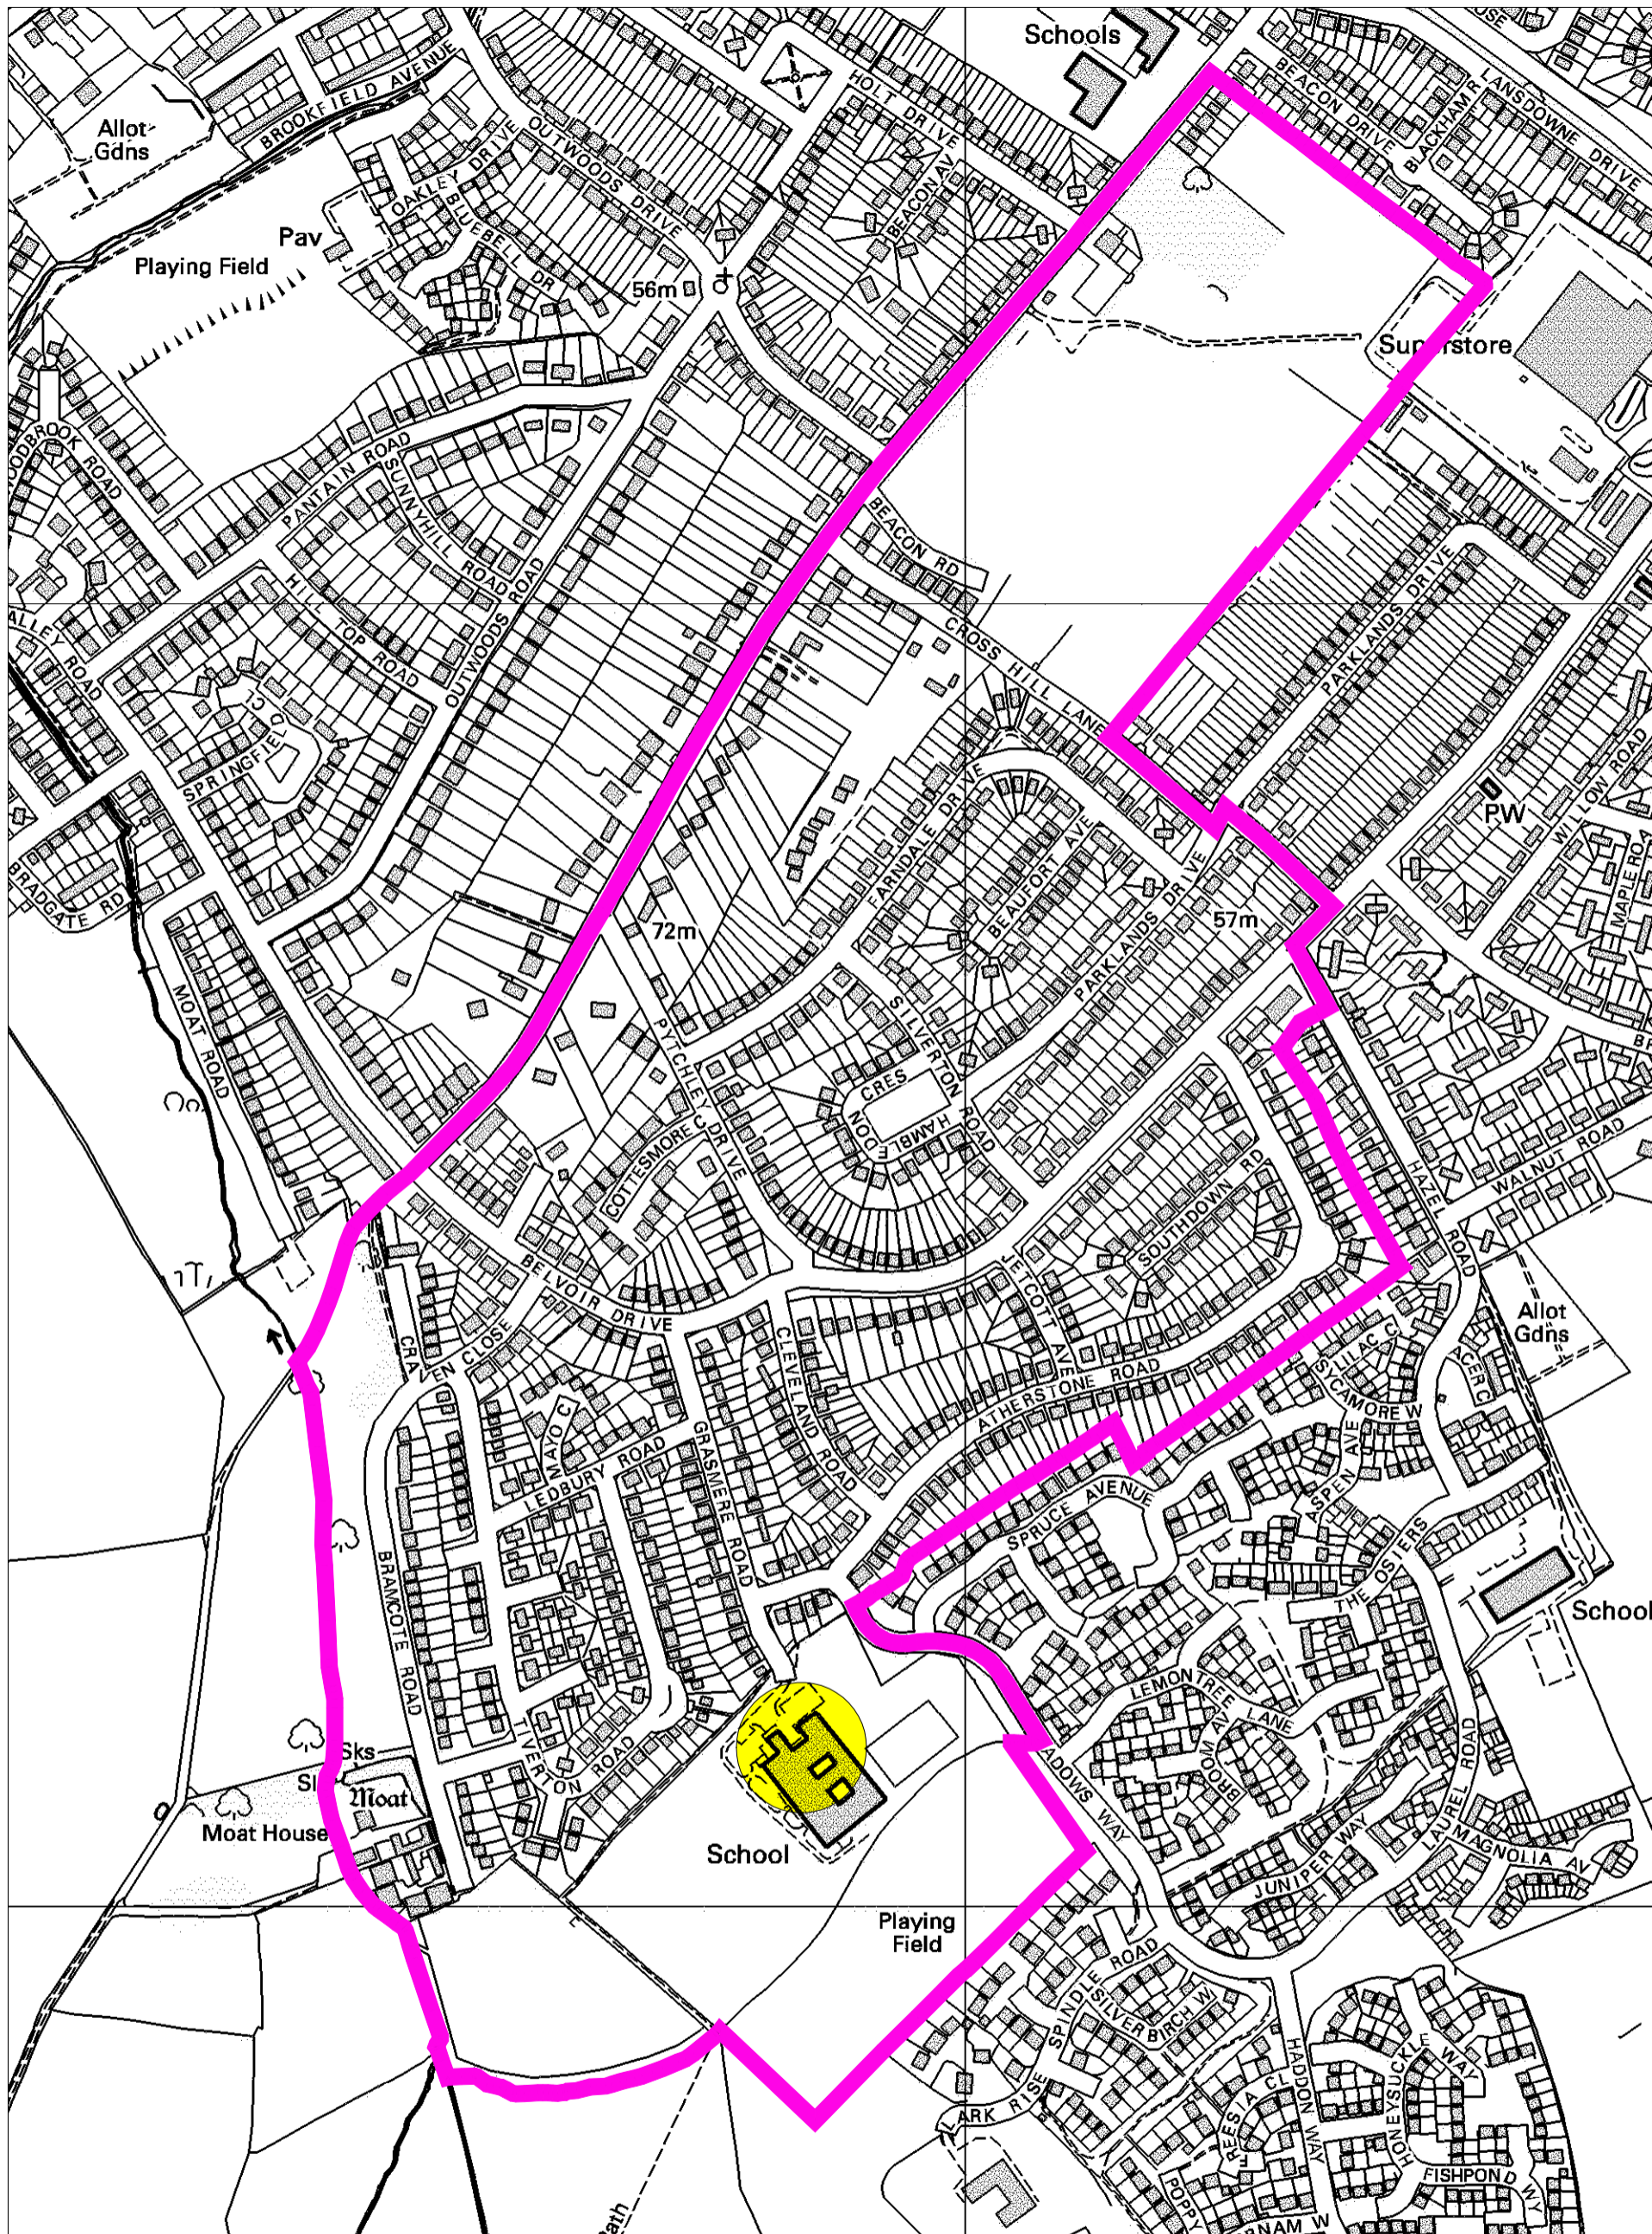

Polling District: Loughborough Outwoods No.2

Charnwood Borough Council
Southfields
Southfield Road
Loughborough
Leicestershire
LE11 2TN
tel: (01509) 263151
www.charnwoodbc.gov.uk

Scale: 1:5000
Date: 30-08-2007 Time: 14:41:53

Licence No. 100023558

Any Aerial Photography shown is copyright of UK Perspectives