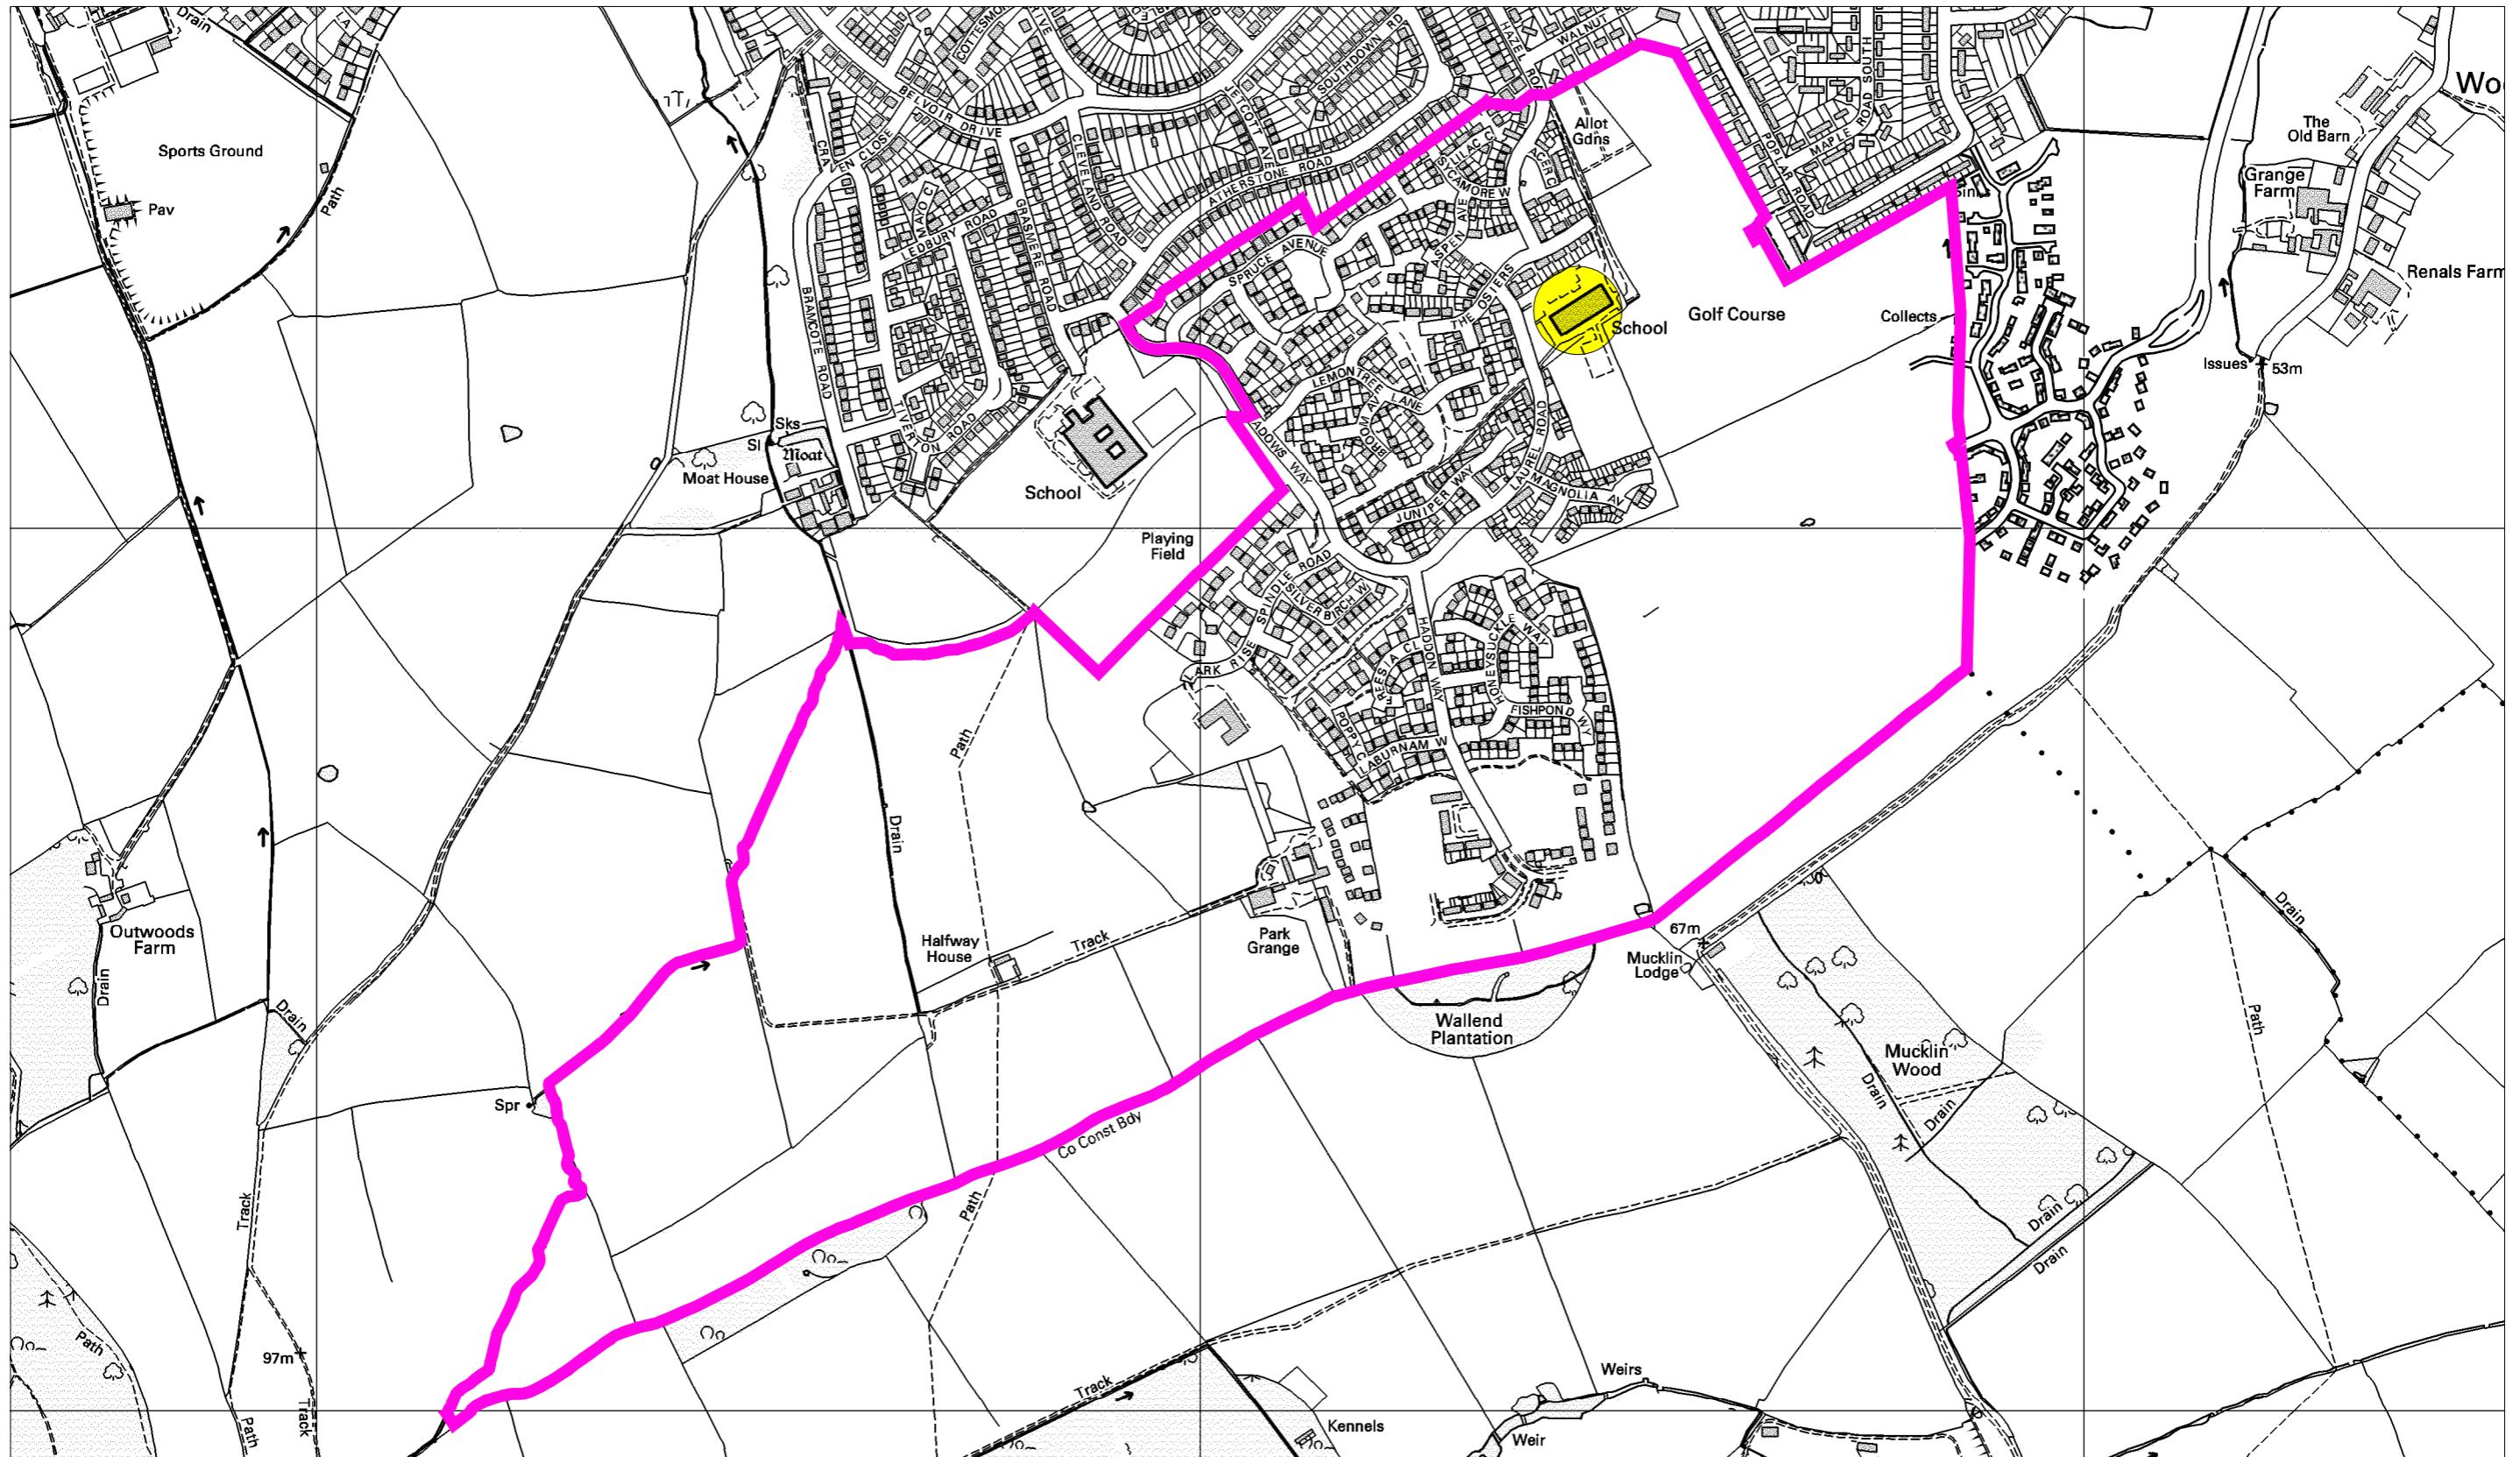

Polling District: Loughborough Shelthorpe No.1

Charnwood Borough Council
 Southfields
 Southfield Road
 Loughborough
 Leicestershire
 LE11 2TN
 tel: (01509) 263151
 www.charnwoodbc.gov.uk

Scale: 1:7500
 Date: 30-11-2007 Time: 11:45:37

This material has been reproduced from Ordnance Survey digital map data with the permission of the Controller of Her Majesty's Stationary Office. Unauthorised reproduction infringes Crown copyright and may lead to prosecution or civil proceedings. © Crown copyright.

Licence No. 100023558

Any Aerial Photography shown is copyright of UK Perspectives