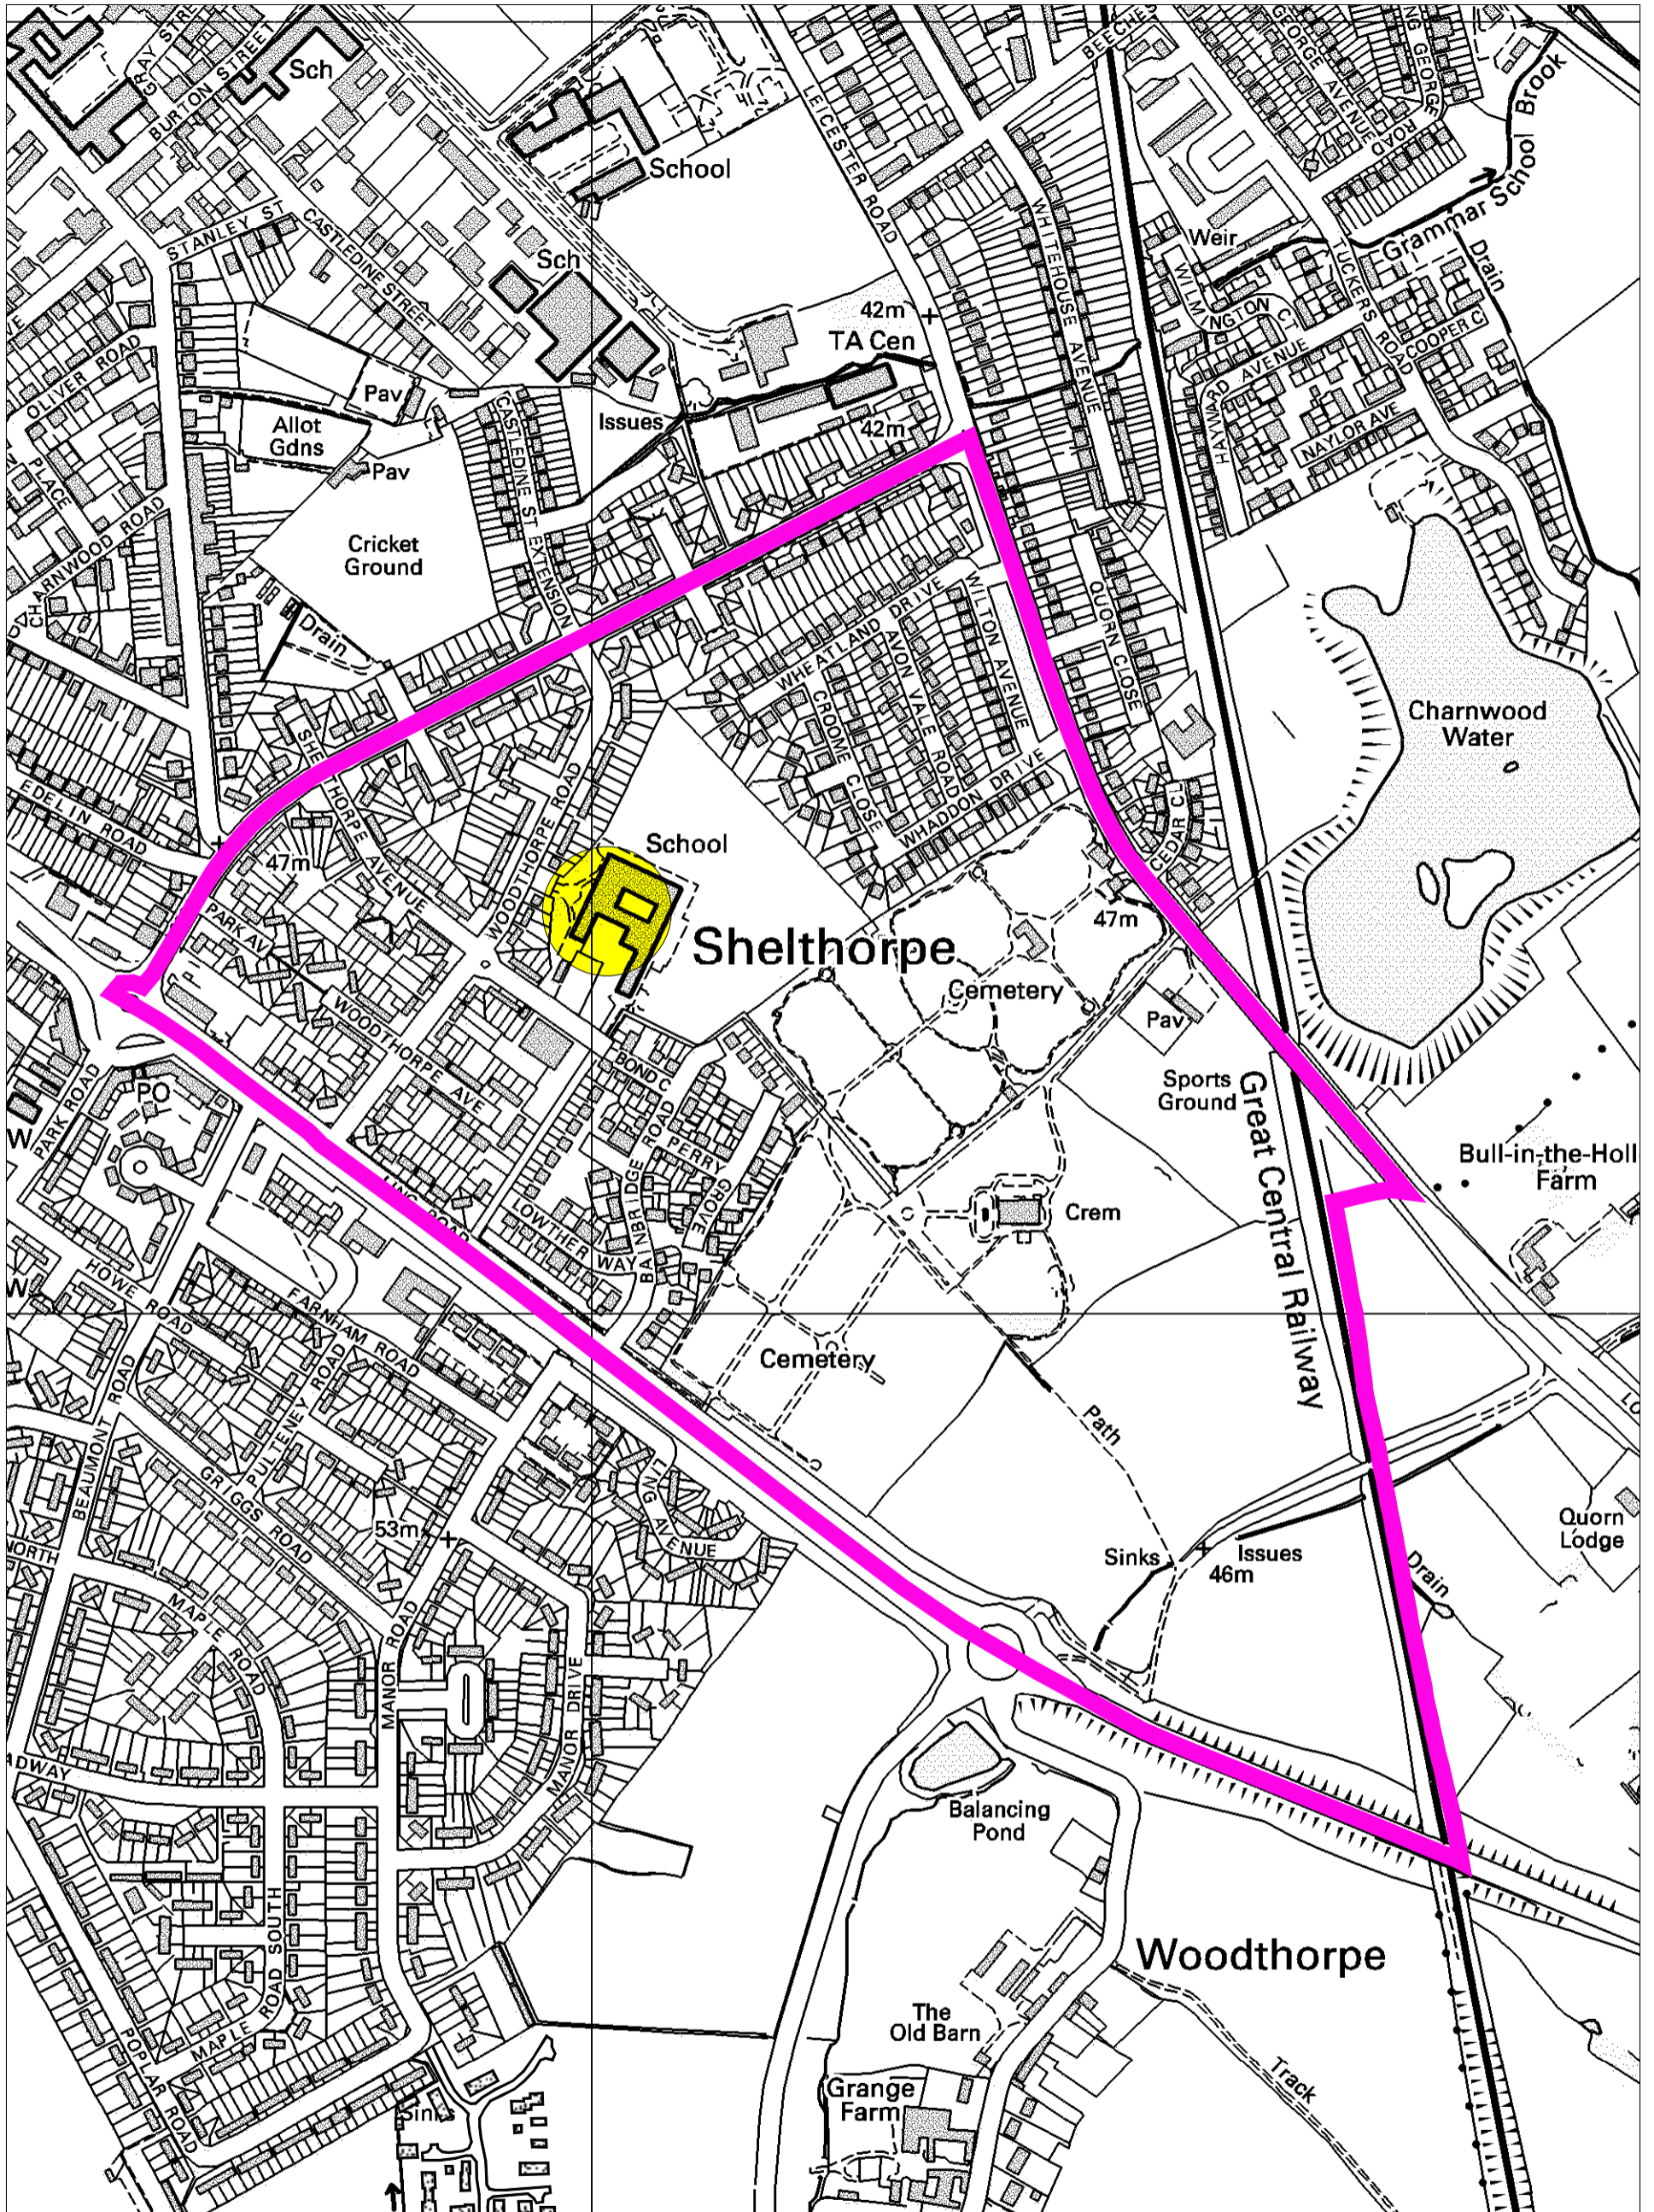

Polling District: Loughborough Shelthorpe No.3

Charnwood Borough Council
 Southfields
 Southfield Road
 Loughborough
 Leicestershire
 LE11 2TN
 tel: (01509) 263151
 www.charnwoodbc.gov.uk

Scale: 1:5000
 Date: 30-11-2007 Time: 11:48:36
 This material has been reproduced from Ordnance Survey digital map data with the permission of the Controller of Her Majesty's Stationary Office. Unauthorised reproduction infringes Crown copyright and may lead to prosecution or civil proceedings.
 © Crown copyright.
 Licence No. 100023558
 Any Aerial Photography shown is copyright of UK Perspectives