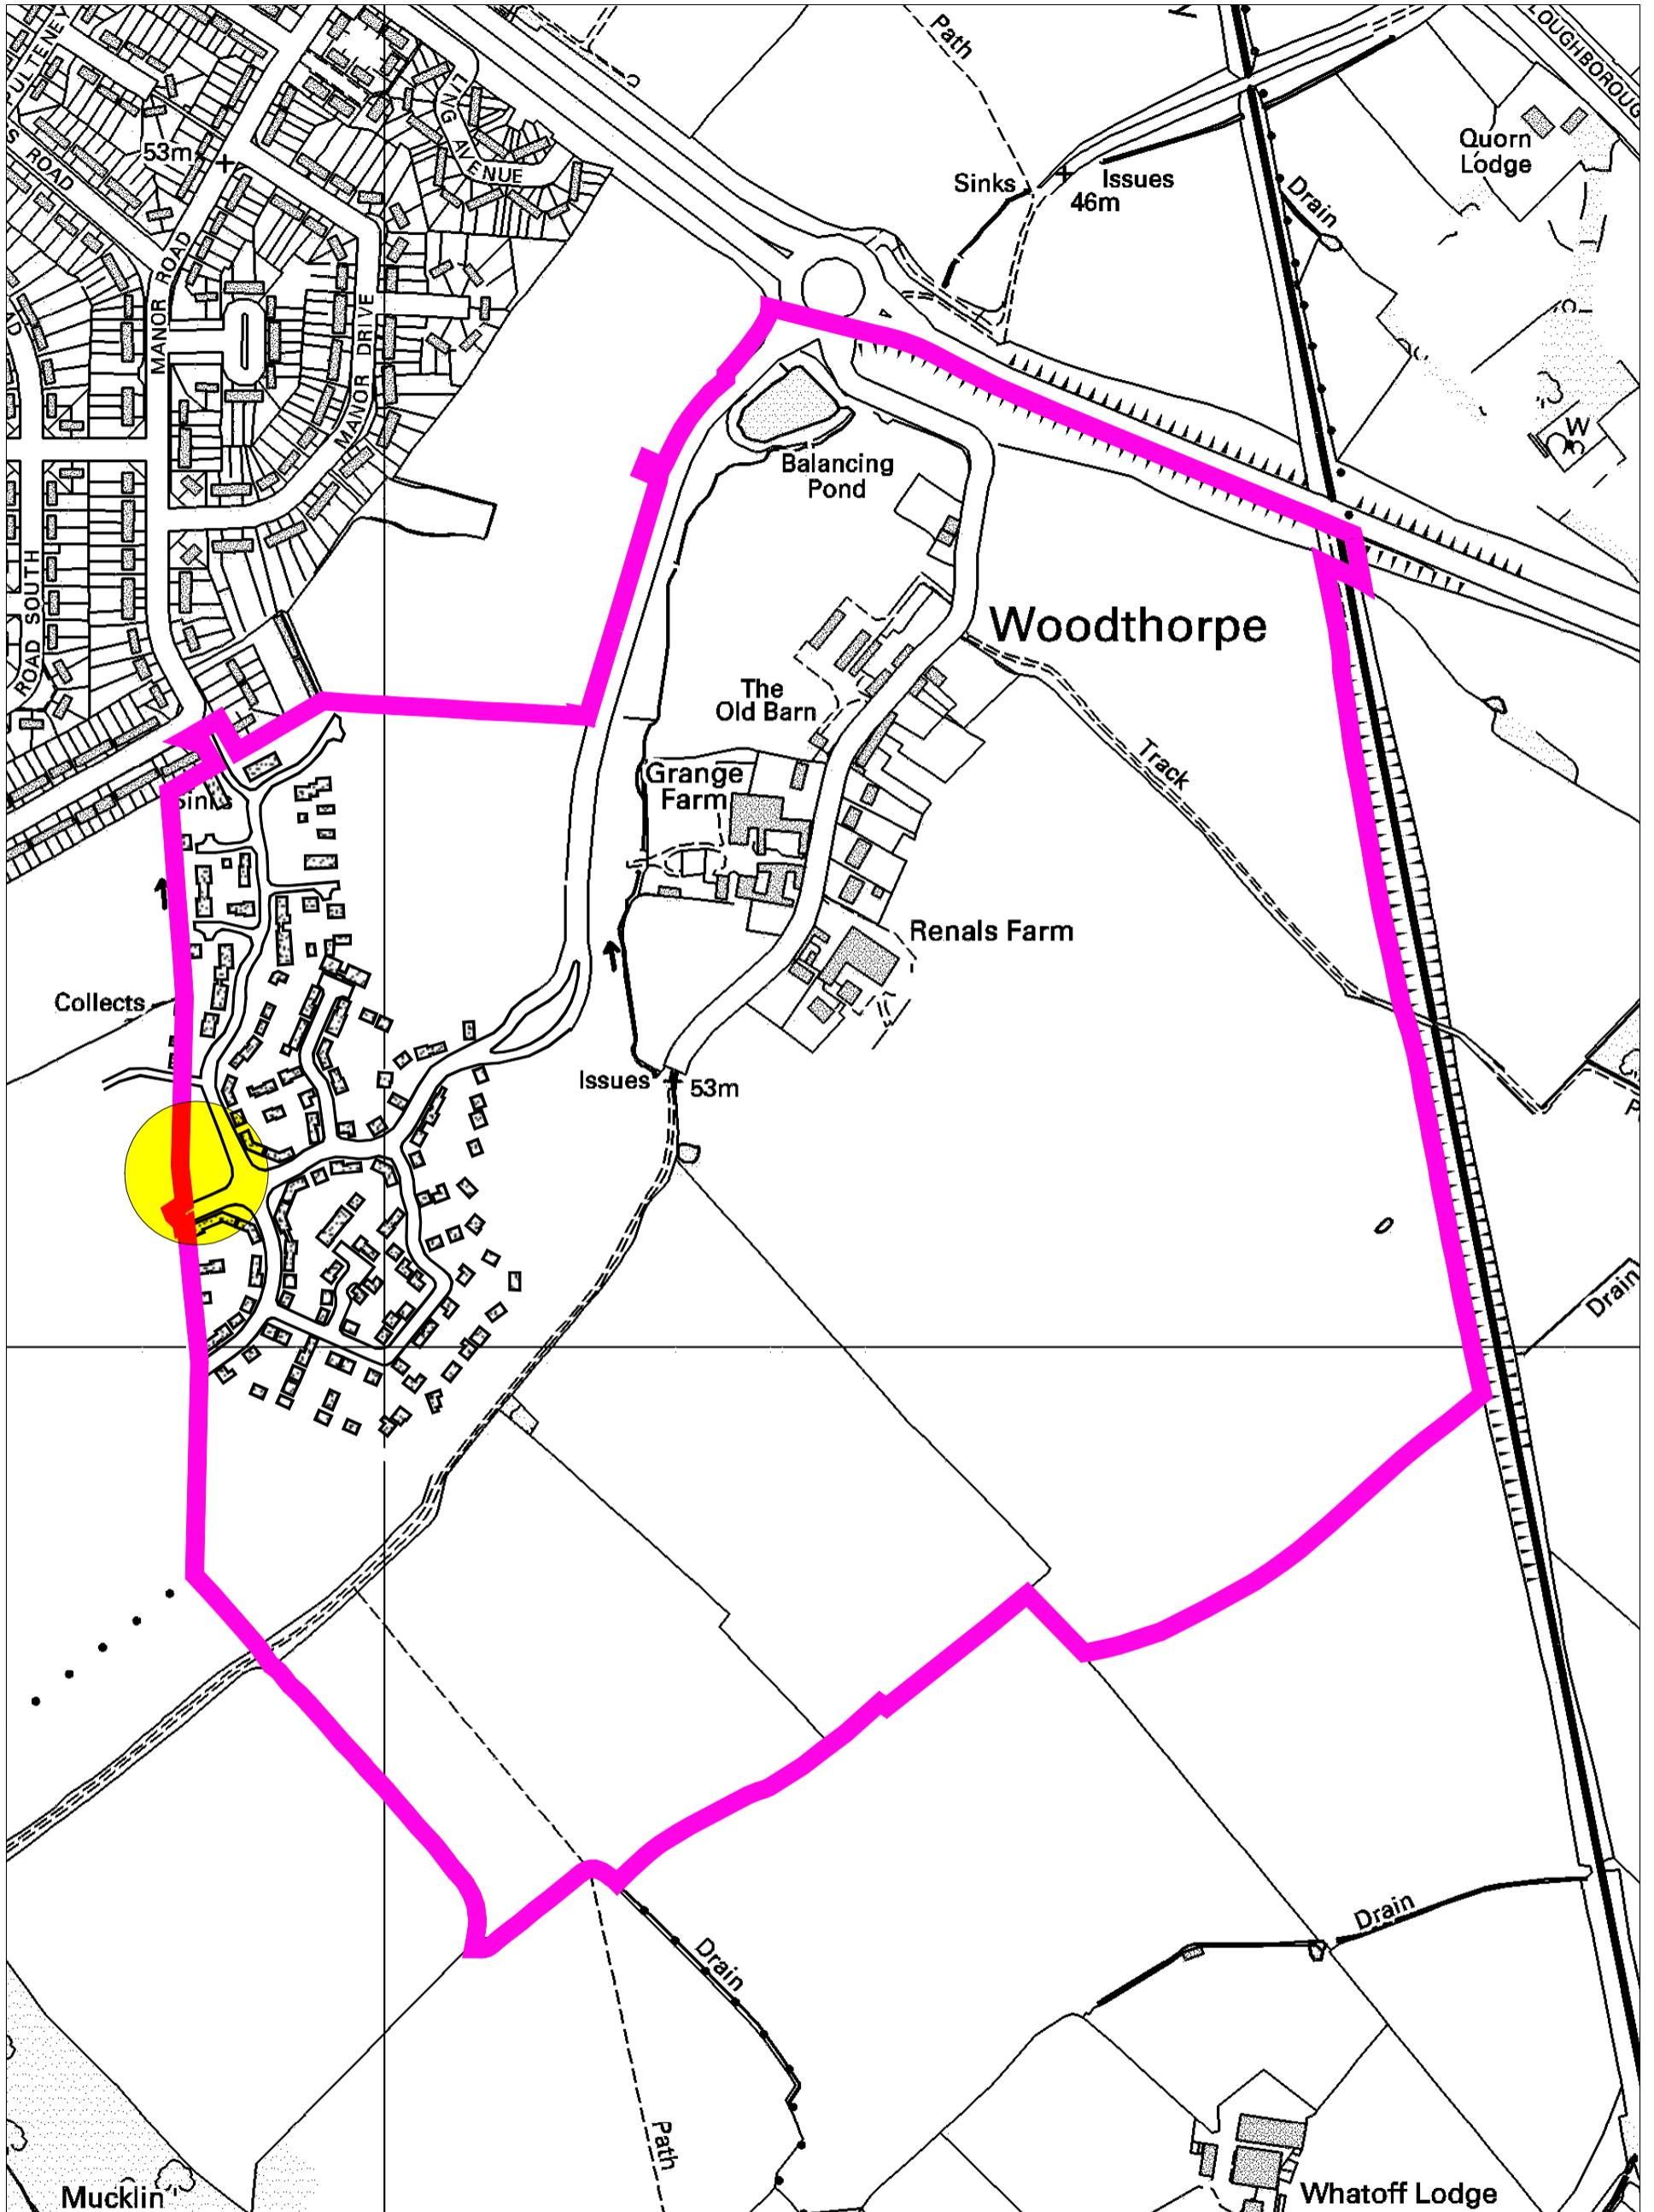

Polling District: Loughborough Shelthorpe No.4

Charnwood Borough Council
Southfields
Southfield Road
Loughborough
Leicestershire
LE11 2TN
tel: (01509) 263151
www.charnwoodbc.gov.uk

Scale: 1:4500
Date: 30-10-2007 Time: 16:00:19
This material has been reproduced from Ordnance Survey digital map data with the permission of the Controller of Her Majesty's Stationary Office. Unauthorised reproduction infringes Crown copyright and may lead to prosecution or civil proceedings. © Crown copyright.
Licence No. 100023558
Any Aerial Photography shown is copyright of UK Perspectives