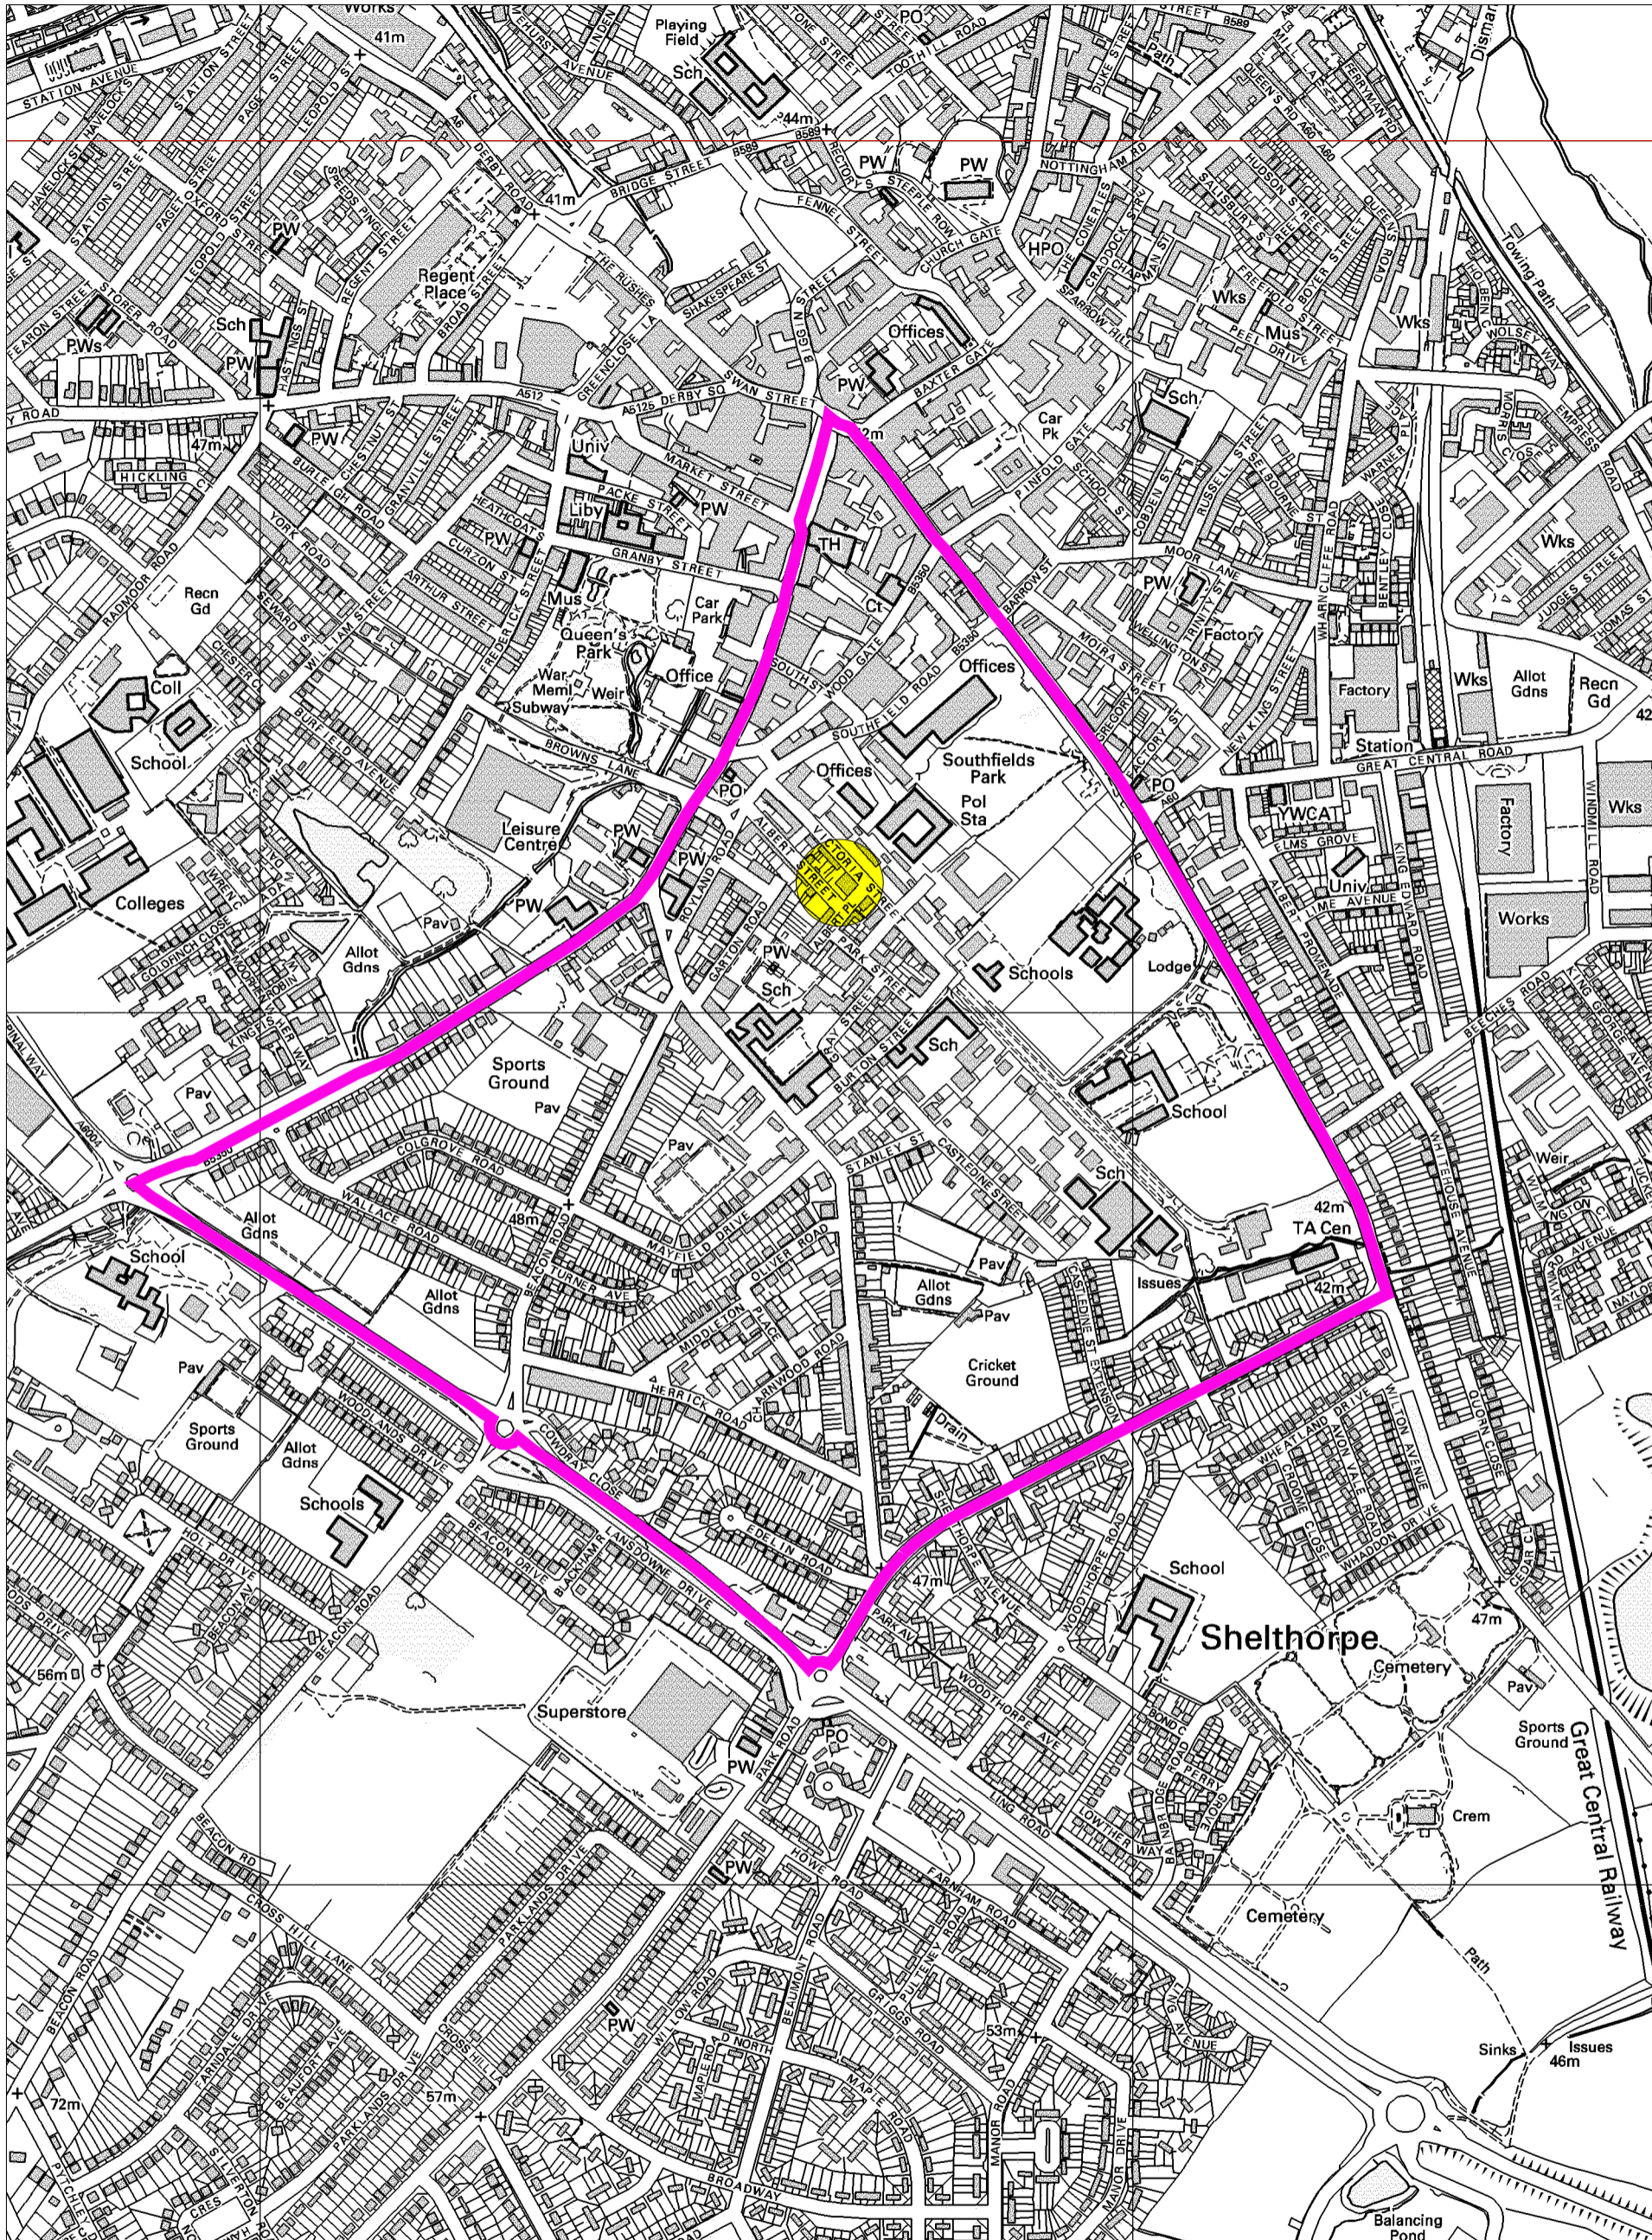

Polling District: Loughborough Southfields No.2

Charnwood Borough Council
Southfields
Southfield Road
Loughborough
Leicestershire
LE11 2TN
tel: (01509) 263151
www.charnwoodbc.gov.uk

Scale: 1:7500
Date: 30-08-2007 Time: 13:52:37
This material has been reproduced from Ordnance Survey digital map data with the permission of the Controller of Her Majesty's Stationary Office. Unauthorised reproduction infringes Crown copyright and may lead to prosecution or civil proceedings. © Crown copyright.
Licence No. 100023558
Any Aerial Photography shown is copyright of UK Perspectives