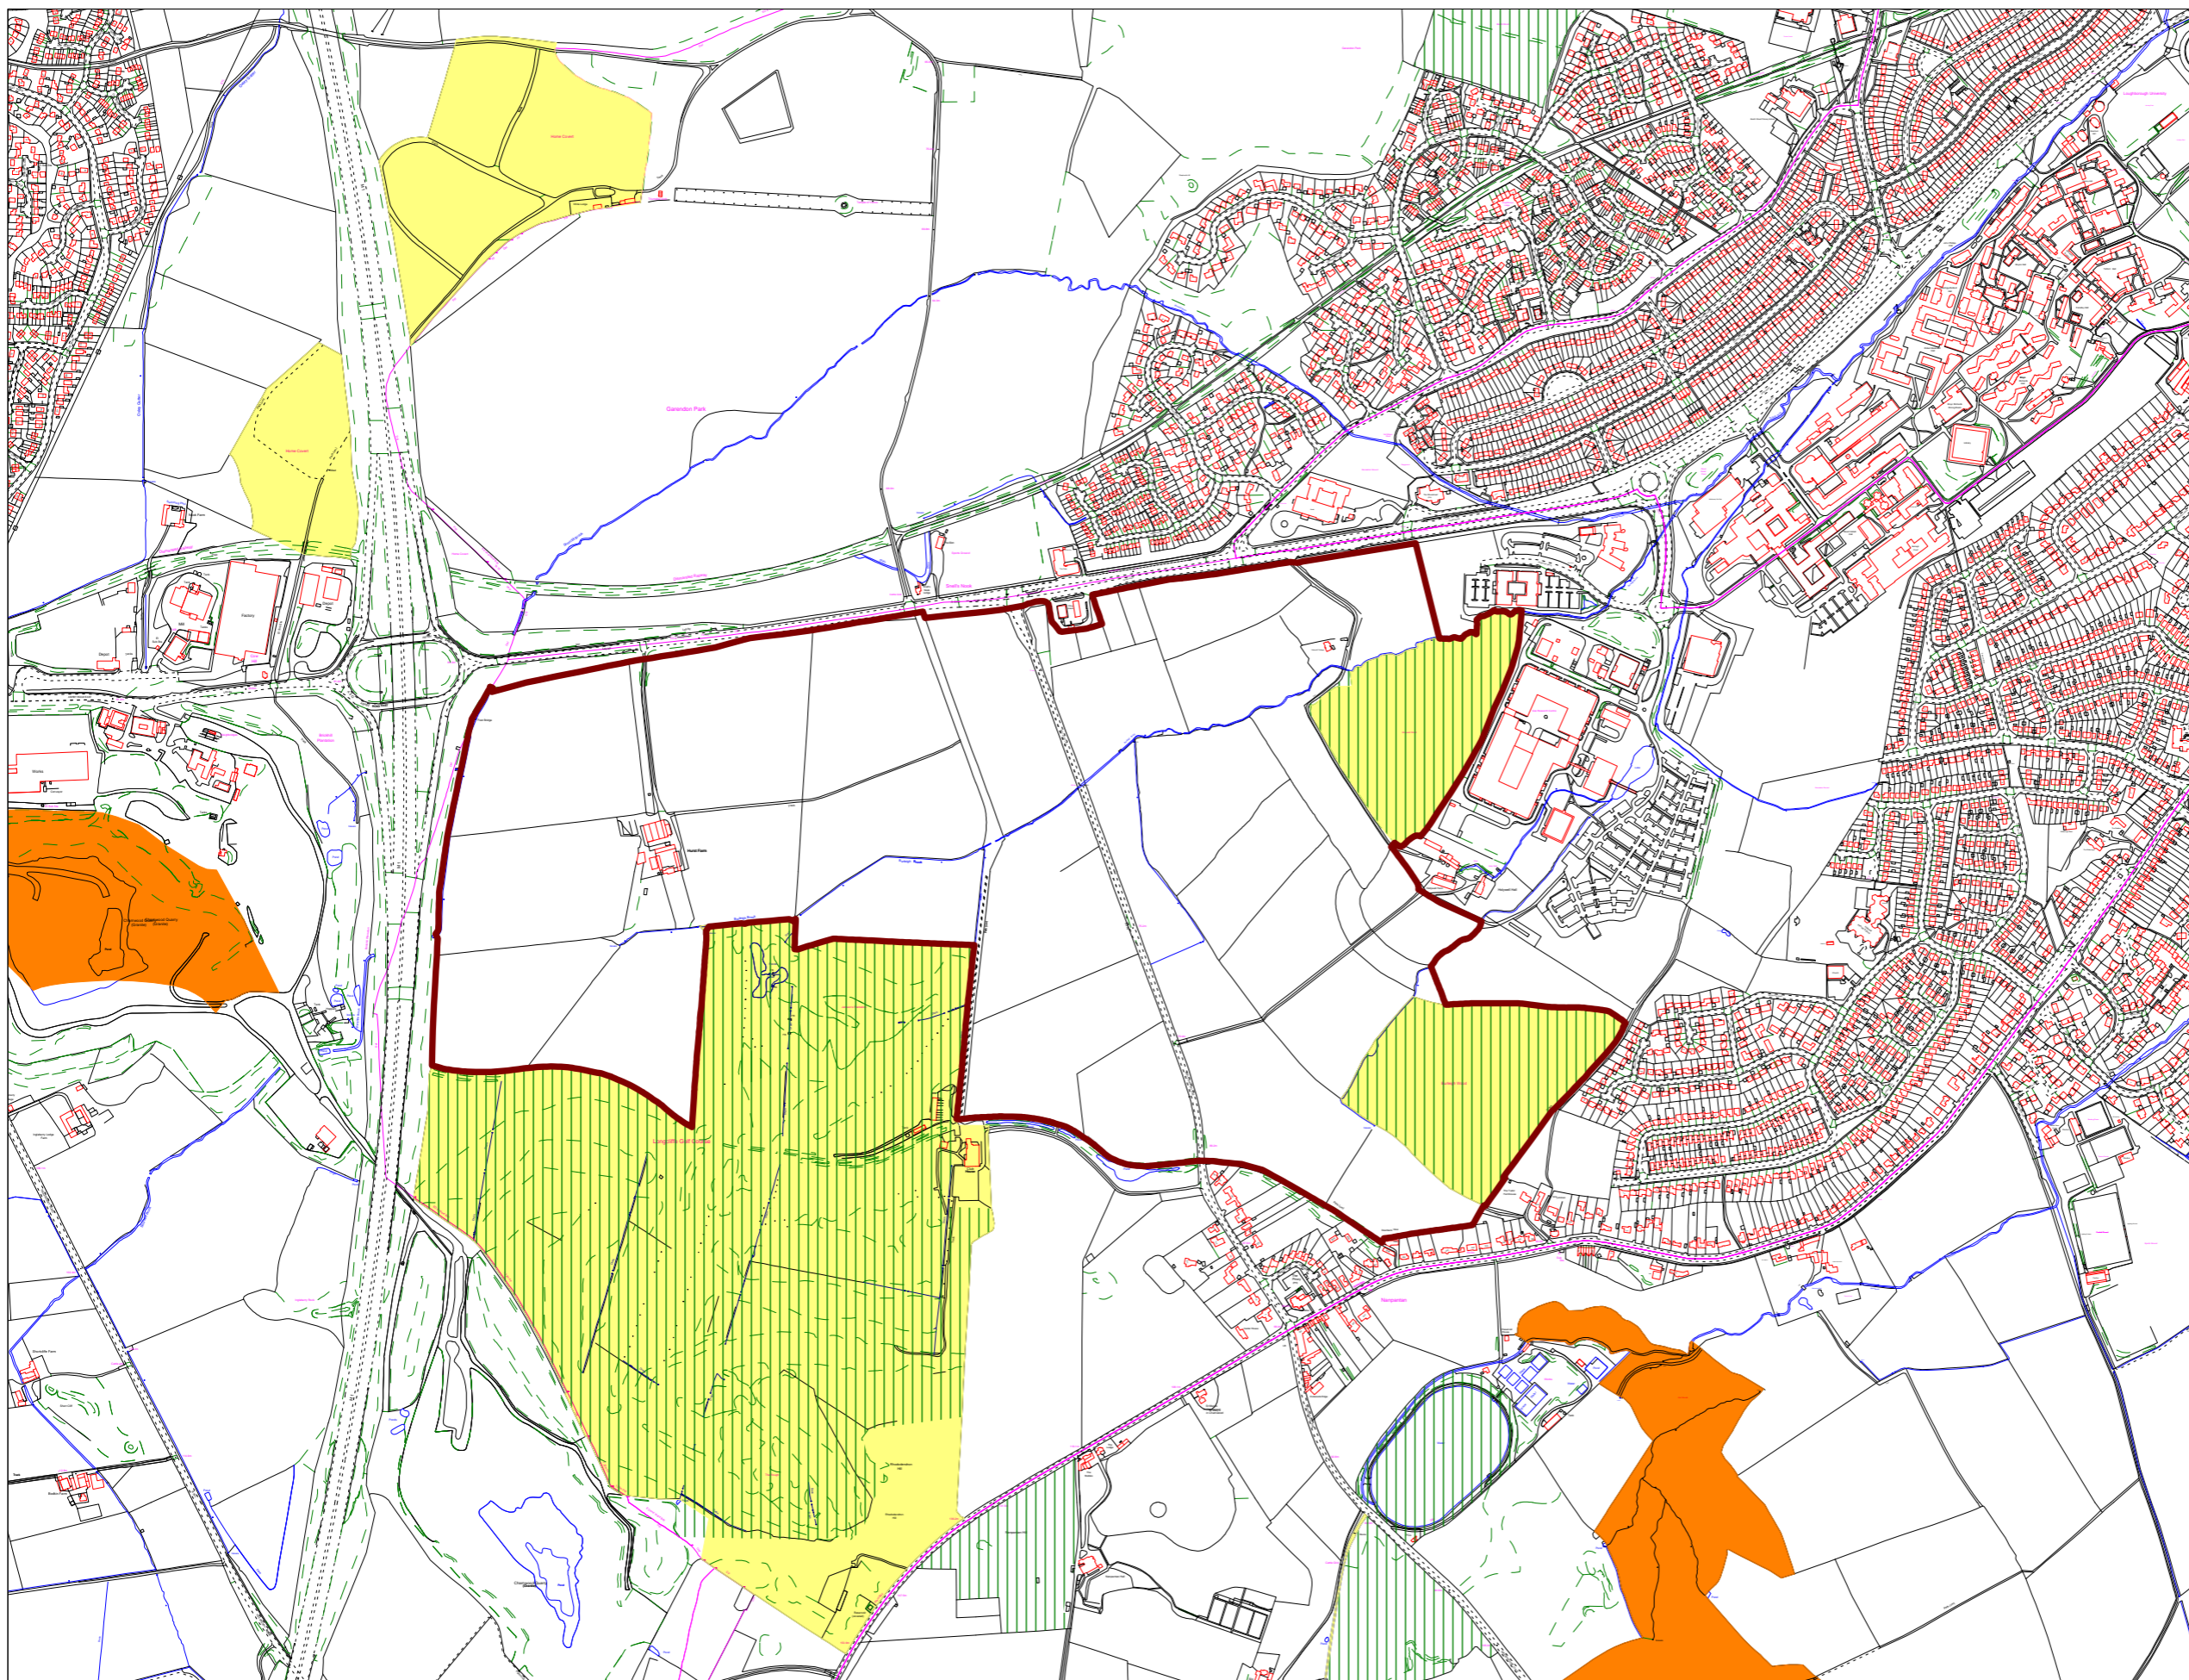

-  Site Boundary
-  Local Wildlife Sites
-  SSSI
-  County/District/Parish Sites

LAND EAST & WEST OF SNELLS NOOK LANE, LOUGHBOROUGH