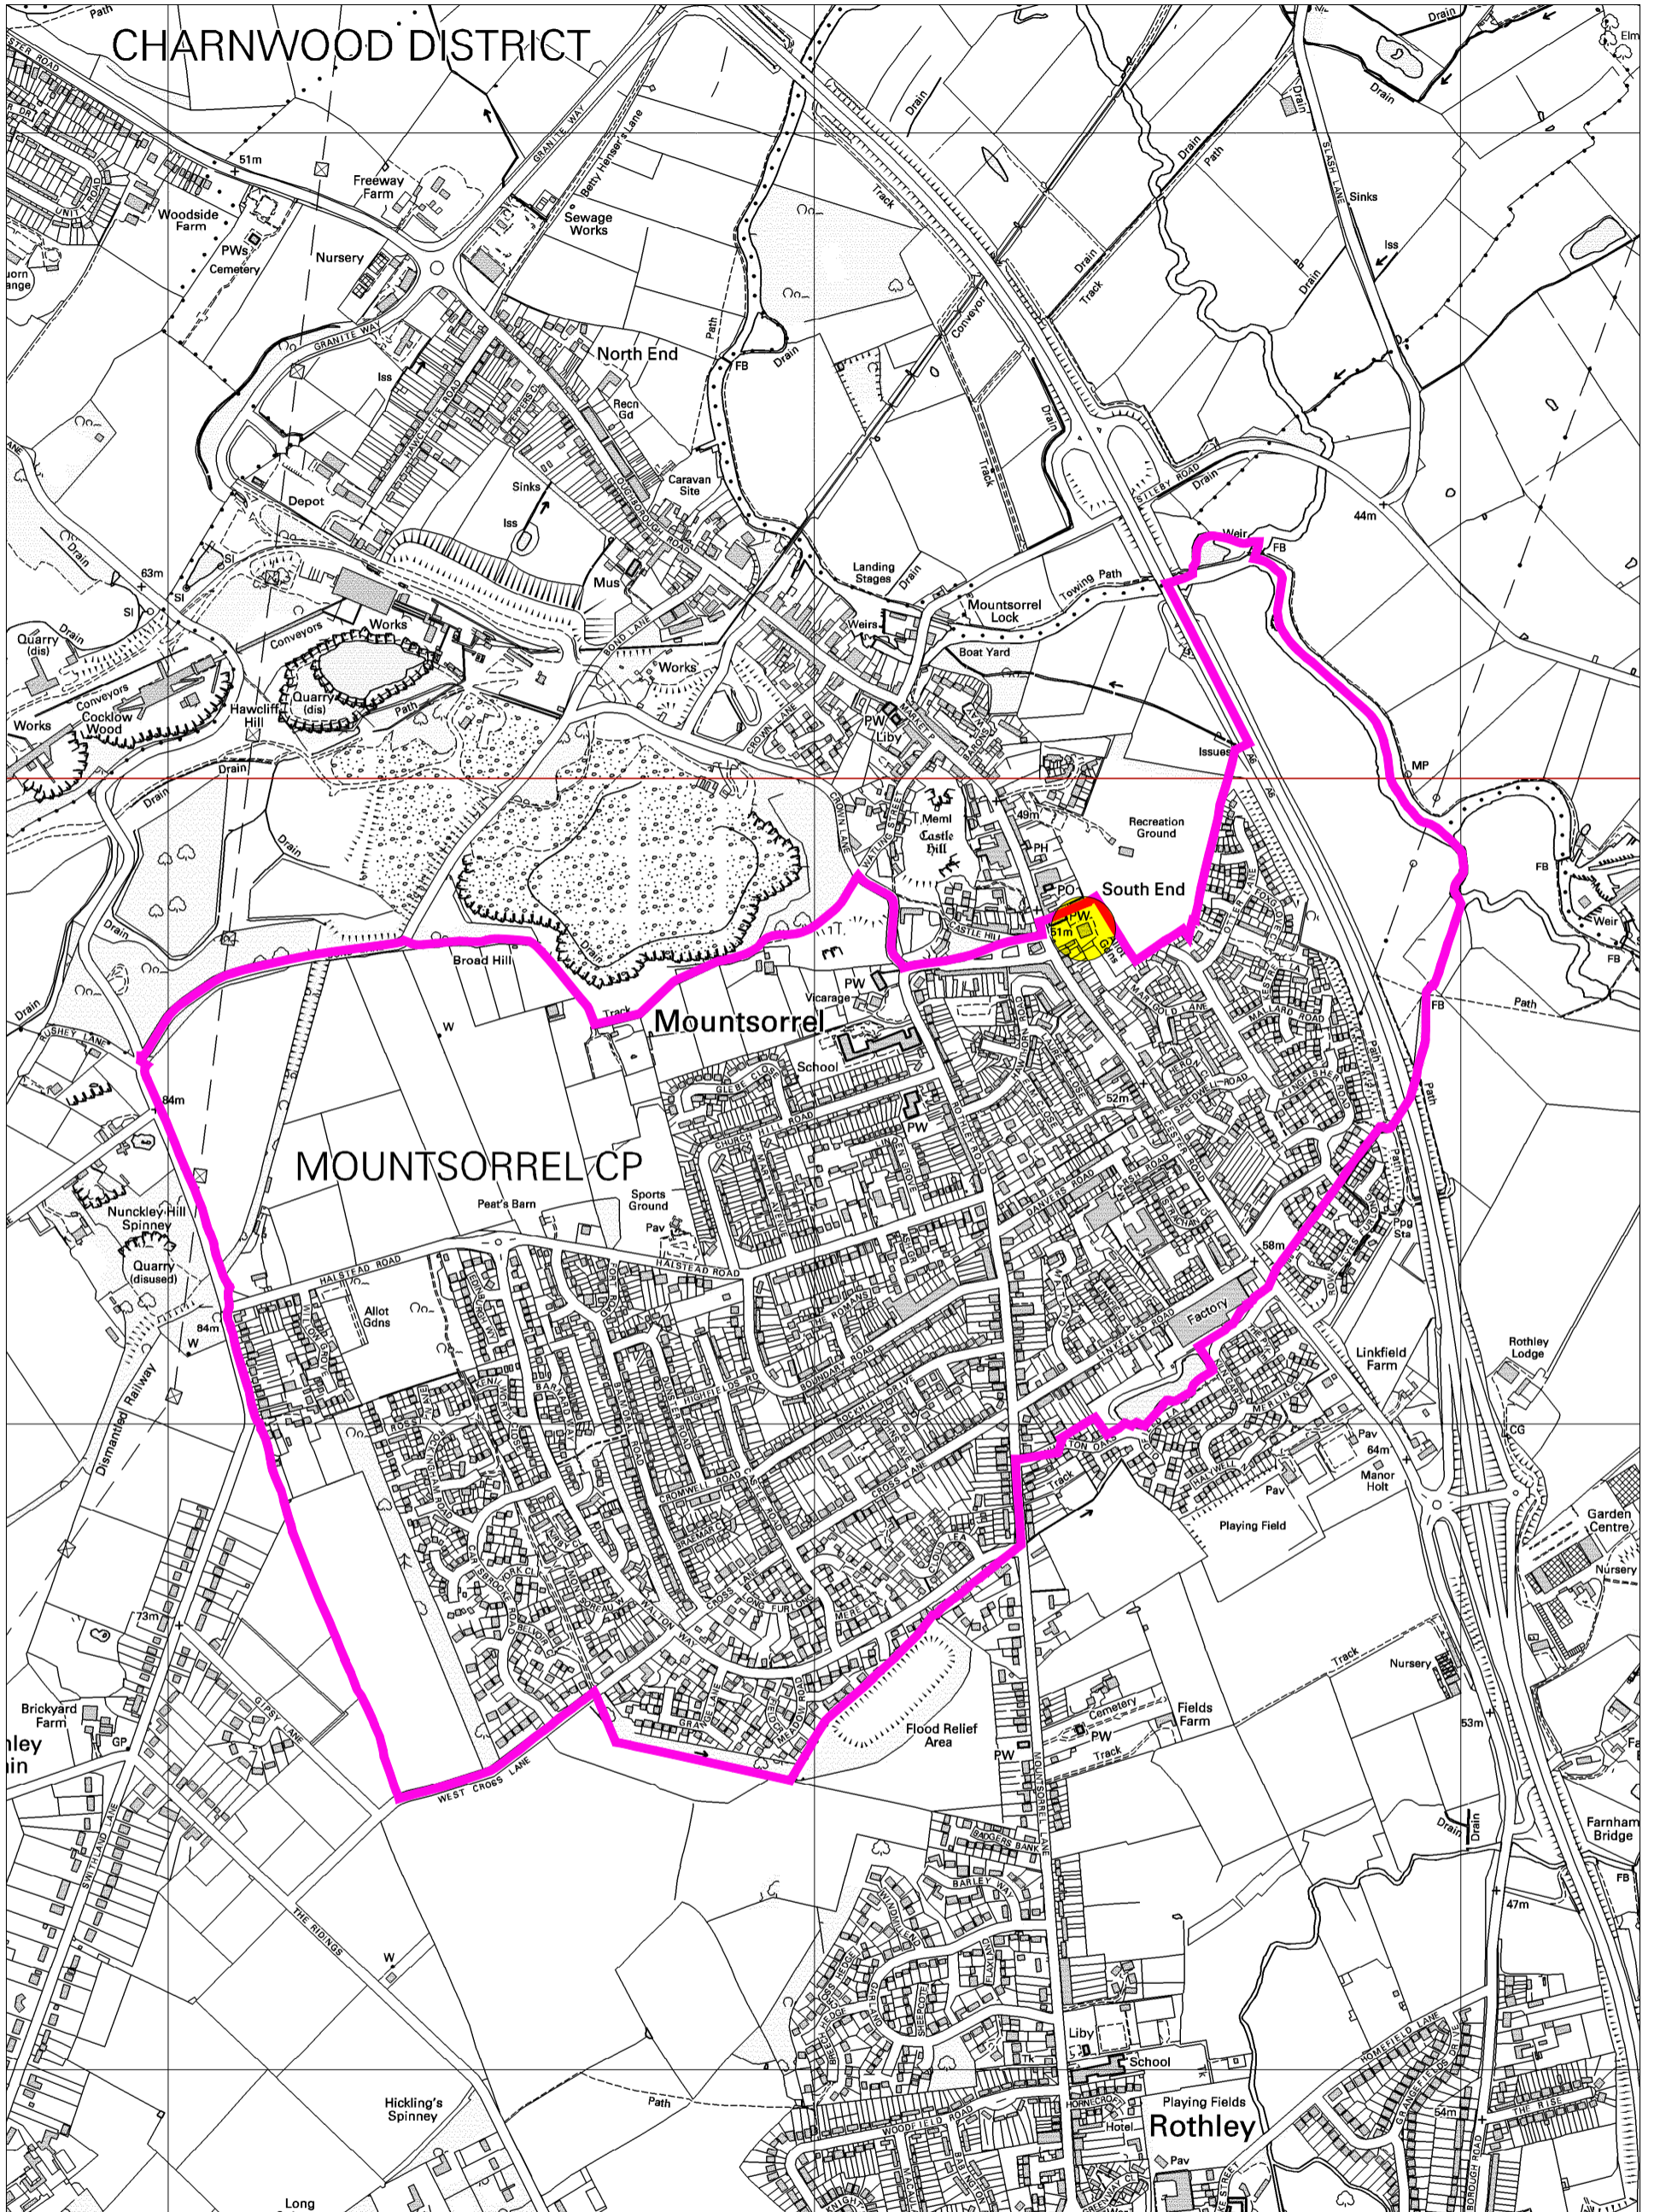

Polling District: Mountsorrel

Charnwood Borough Council
Southfields
Southfield Road
Loughborough
Leicestershire
LE11 2TN
tel: (01509) 263151
www.charnwoodbc.gov.uk

Scale: 1:10000
Date: 30-08-2007 Time: 11:22:22

This material has been reproduced from Ordnance Survey digital map data with the permission of the Controller of Her Majesty's Stationary Office. Unauthorised reproduction infringes Crown copyright and may lead to prosecution or civil proceedings. © Crown copyright.

Licence No. 100023558

Any Aerial Photography shown is copyright of UK Perspectives