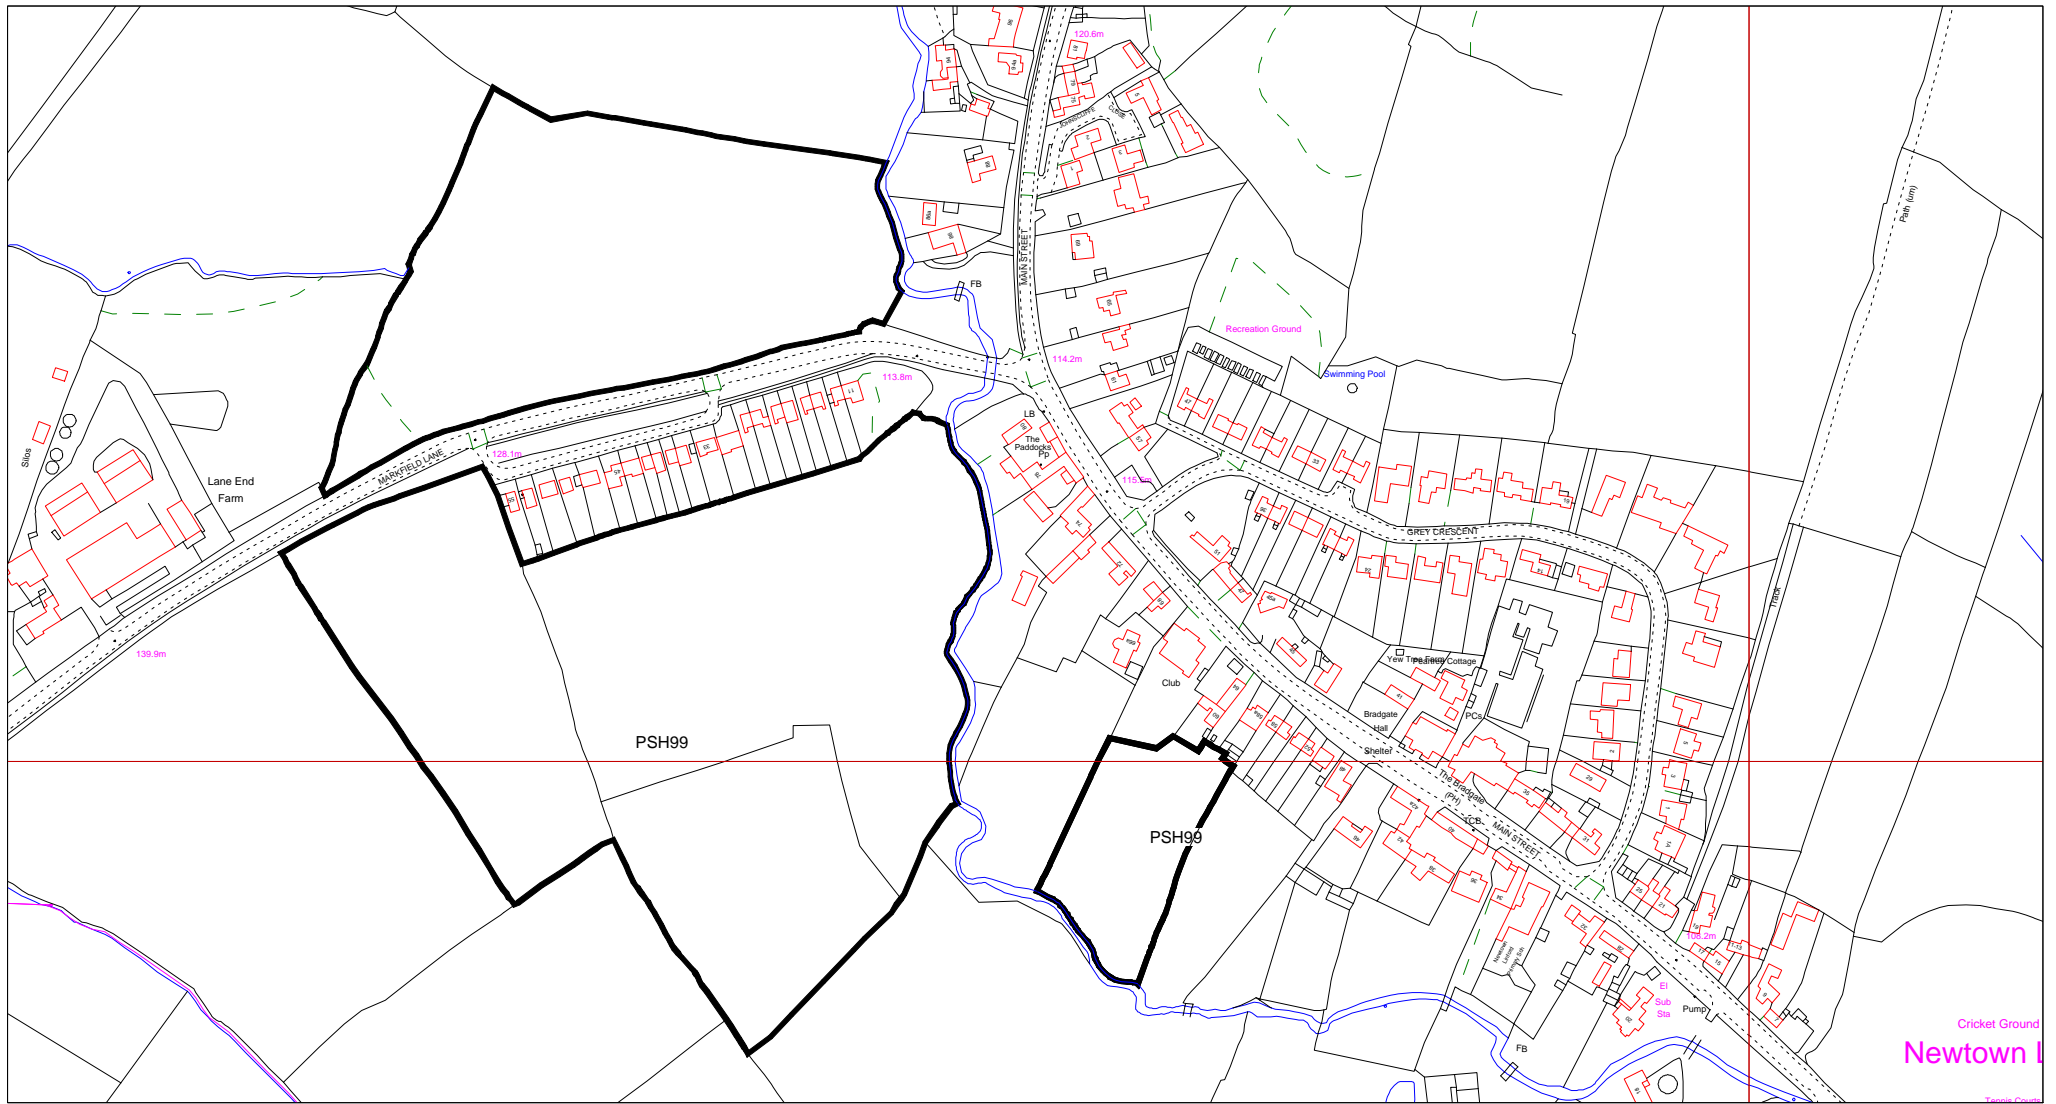

Scale: 1:5000  
 Date: 03-03-2009 Time: 09:40:32  
 This material has been reproduced from  
 Ordnance Survey digital map data with  
 the permission of the Controller of  
 Her Majesty's Stationary Office.  
 Unauthorised reproduction infringes  
 Crown copyright and may lead to  
 prosecution or civil proceedings.  
 © Crown copyright.  
 Licence No. 100023558  
 Any Aerial Photography shown is copyright  
 of UK Perspectives

PSH184 - Beech Farm, 552 Bradgate Road, Newtown Linford

Charnwood Borough Council  
 Southfields  
 Southfield Road  
 Loughborough  
 Leicestershire  
 LE11 2TN  
 tel: (01509) 263151  
 www.charnwood.gov.uk

Scale: 1:2500  
 Date: 24-11-2010 Time: 11:08:41  
 This material has been reproduced from  
 Ordnance Survey digital map data with  
 the permission of the Controller of  
 Her Majesty's Stationary Office.  
 Unauthorised reproduction infringes  
 Crown copyright and may lead to  
 prosecution or civil proceedings.  
 © Crown copyright.  
 Licence No. 100023558  
 Any Aerial Photography shown is copyright  
 of UK Perspectives

Scale: 1:4000  
 Date: 23-11-2010 Time: 11:11:11  
 This material has been reproduced from Ordnance Survey digital map data with the permission of the Controller of Her Majesty's Stationary Office. Unauthorised reproduction infringes Crown copyright and may lead to prosecution or civil proceedings. © Crown copyright.  
 Licence No. 100023558  
 Any Aerial Photography shown is copyright of UK Perspectives