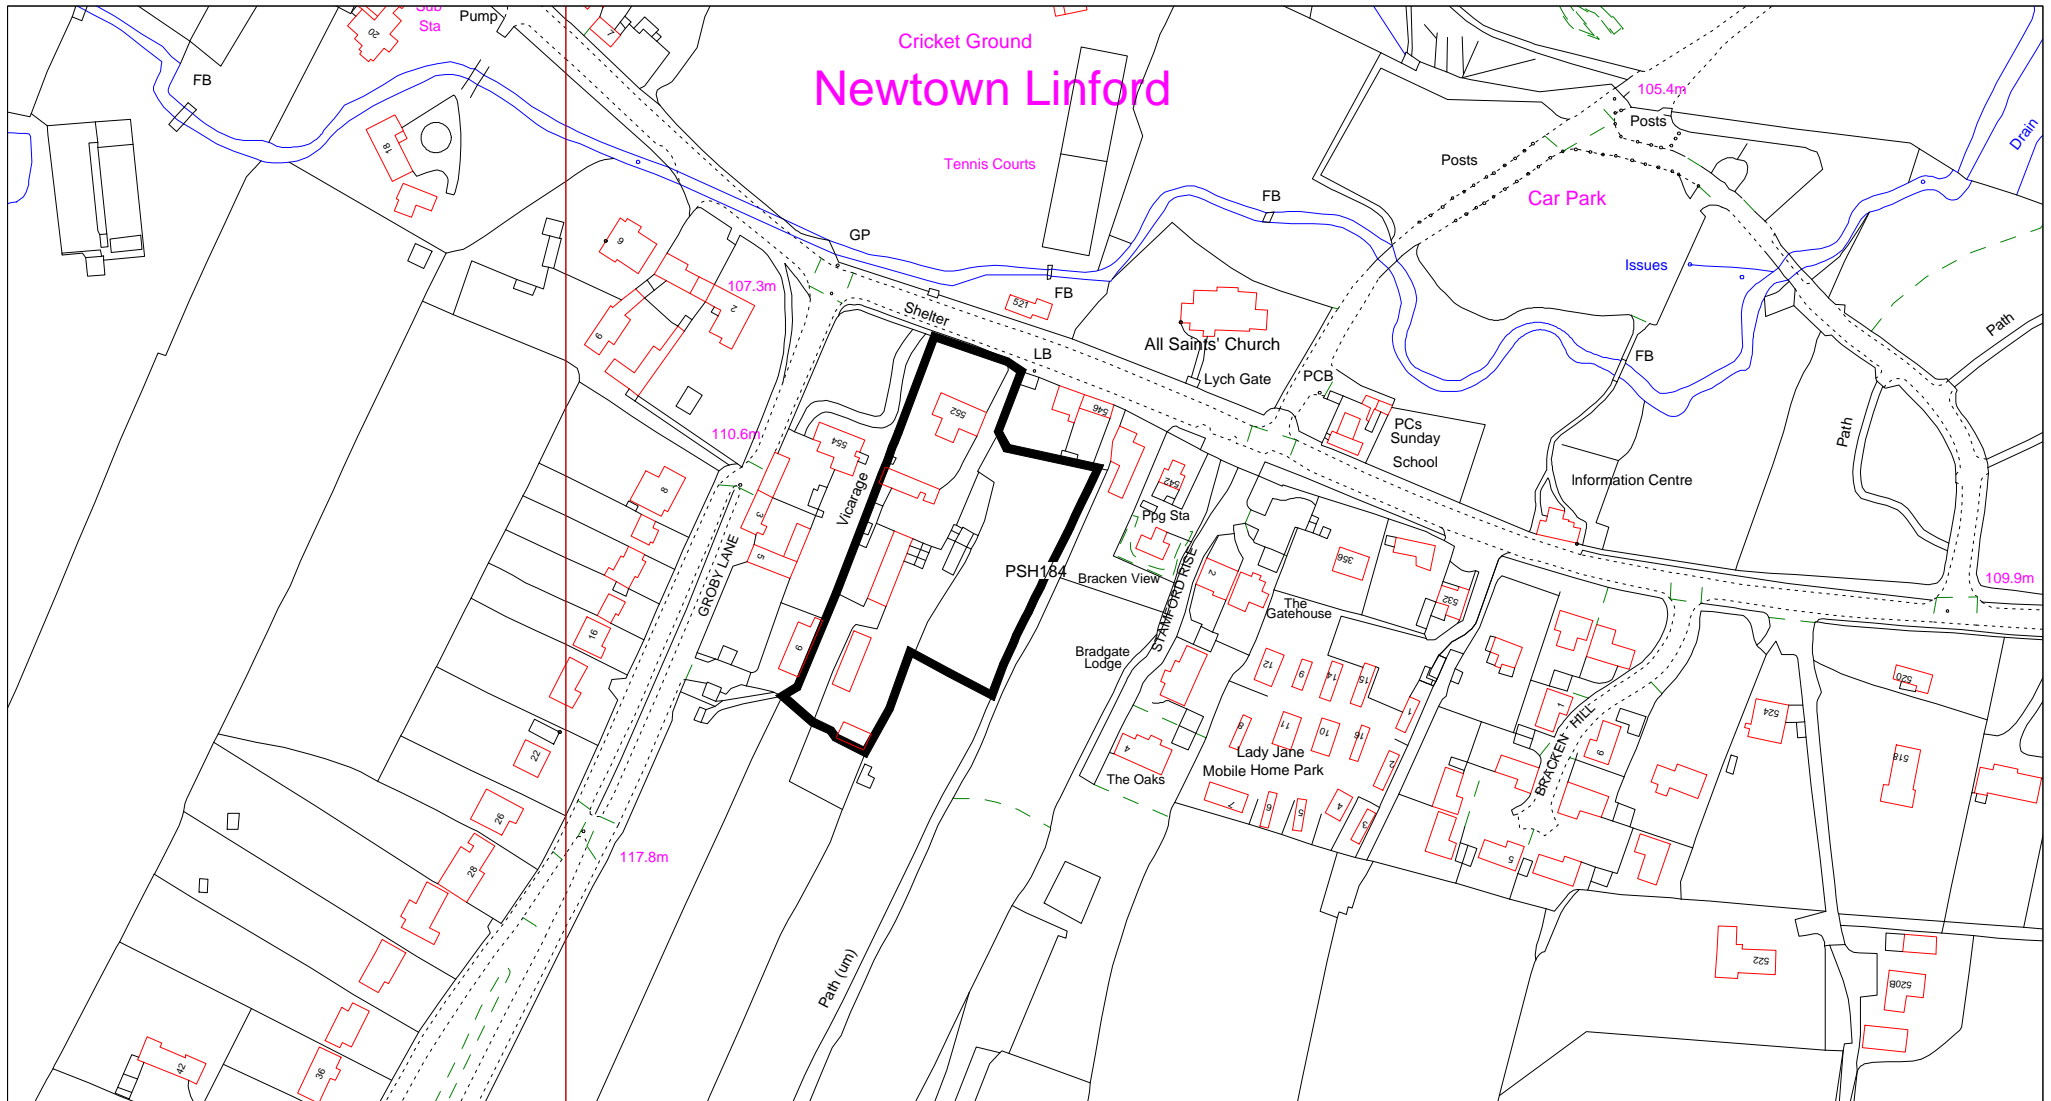

Scale: 1:2500  
 Date: 03-03-2009 Time: 09:42:40  
 This material has been reproduced from  
 Ordnance Survey digital map data with  
 the permission of the Controller of  
 Her Majesty's Stationary Office.  
 Unauthorised reproduction infringes  
 Crown copyright and may lead to  
 prosecution or civil proceedings.  
 © Crown copyright.  
 Licence No. 100023558  
 Any Aerial Photography shown is copyright  
 of UK Perspectives

PSH41:  
Land at Markfield Lane, Newtown Linford

Charnwood Borough Council  
 Southfields  
 Southfield Road  
 Loughborough  
 Leicestershire  
 LE11 2TN  
 tel: (01509) 263151  
 www.charnwoodbc.gov.uk

Scale: 1:5000  
 Date: 03-03-2009 Time: 09:40:32  
 This material has been reproduced from  
 Ordnance Survey digital map data with  
 the permission of the Controller of  
 Her Majesty's Stationary Office.  
 Unauthorised reproduction infringes  
 Crown copyright and may lead to  
 prosecution or civil proceedings.  
 © Crown copyright.  
 Licence No. 100023558  
 Any Aerial Photography shown is copyright  
 of UK Perspectives

Scale: 1:2500  
 Date: 24-11-2010 Time: 11:08:41  
 This material has been reproduced from  
 Ordnance Survey digital map data with  
 the permission of the Controller of  
 Her Majesty's Stationary Office.  
 Unauthorised reproduction infringes  
 Crown copyright and may lead to  
 prosecution or civil proceedings.  
 © Crown copyright.  
 Licence No. 100023558  
 Any Aerial Photography shown is copyright  
 of UK Perspectives