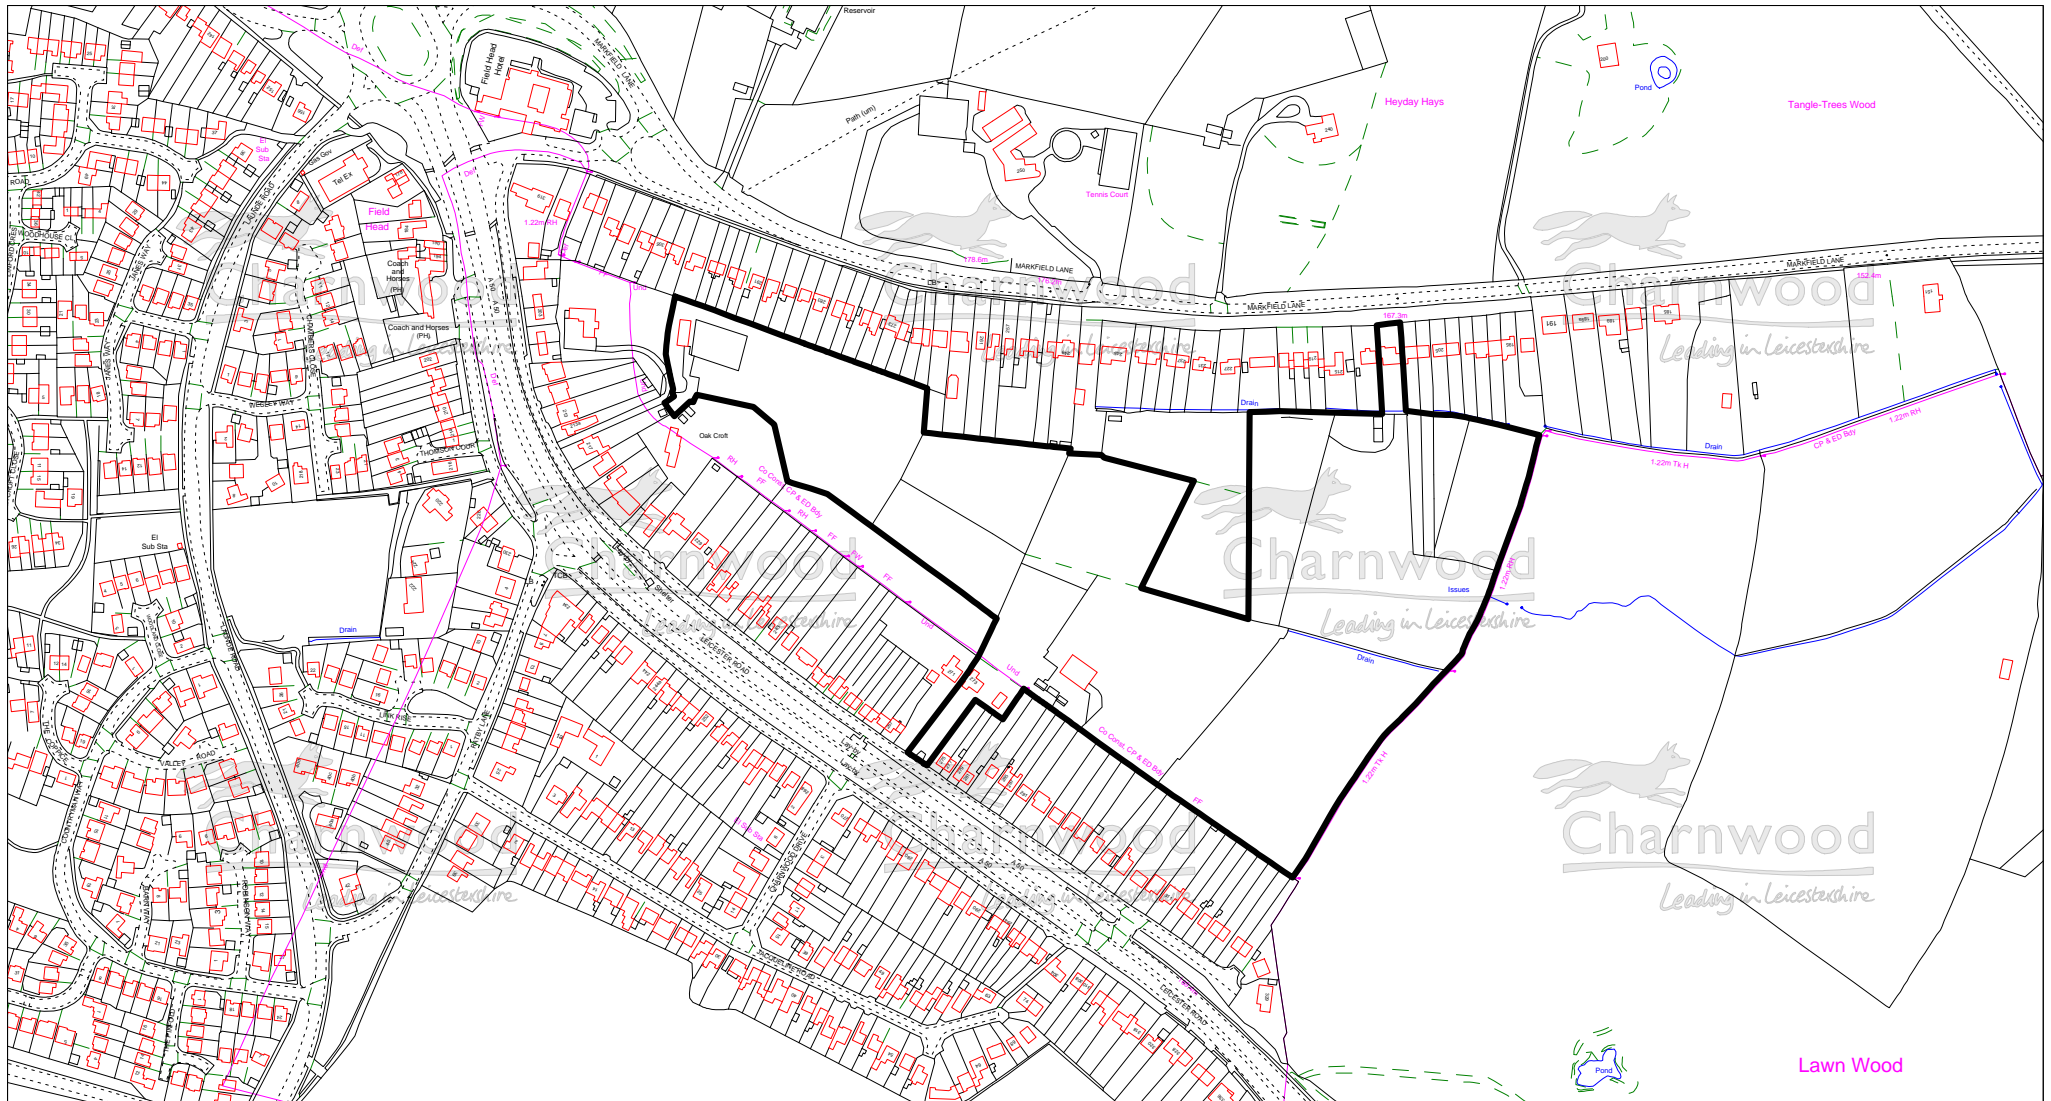

Scale: 1:2500  
 Date: 03-03-2009 Time: 09:42:40  
 This material has been reproduced from  
 Ordnance Survey digital map data with  
 the permission of the Controller of  
 Her Majesty's Stationary Office.  
 Unauthorised reproduction infringes  
 Crown copyright and may lead to  
 prosecution or civil proceedings.  
 © Crown copyright.  
 Licence No. 100023558  
 Any Aerial Photography shown is copyright  
 of UK Perspectives

Scale: 1:5000  
 Date: 03-03-2009 Time: 09:40:32  
 This material has been reproduced from  
 Ordnance Survey digital map data with  
 the permission of the Controller of  
 Her Majesty's Stationary Office.  
 Unauthorised reproduction infringes  
 Crown copyright and may lead to  
 prosecution or civil proceedings.  
 © Crown copyright.  
 Licence No. 100023558  
 Any Aerial Photography shown is copyright  
 of UK Perspectives

Scale: 1:2500  
 Date: 24-11-2010 Time: 11:08:41  
 This material has been reproduced from  
 Ordnance Survey digital map data with  
 the permission of the Controller of  
 Her Majesty's Stationary Office.  
 Unauthorised reproduction infringes  
 Crown copyright and may lead to  
 prosecution or civil proceedings.  
 © Crown copyright.  
 Licence No. 100023558  
 Any Aerial Photography shown is copyright  
 of UK Perspectives

Scale: 1:4000  
 Date: 23-11-2010 Time: 11:11:11  
 This material has been reproduced from Ordnance Survey digital map data with the permission of the Controller of Her Majesty's Stationary Office. Unauthorised reproduction infringes Crown copyright and may lead to prosecution or civil proceedings. © Crown copyright.  
 Licence No. 100023558  
 Any Aerial Photography shown is copyright of UK Perspectives