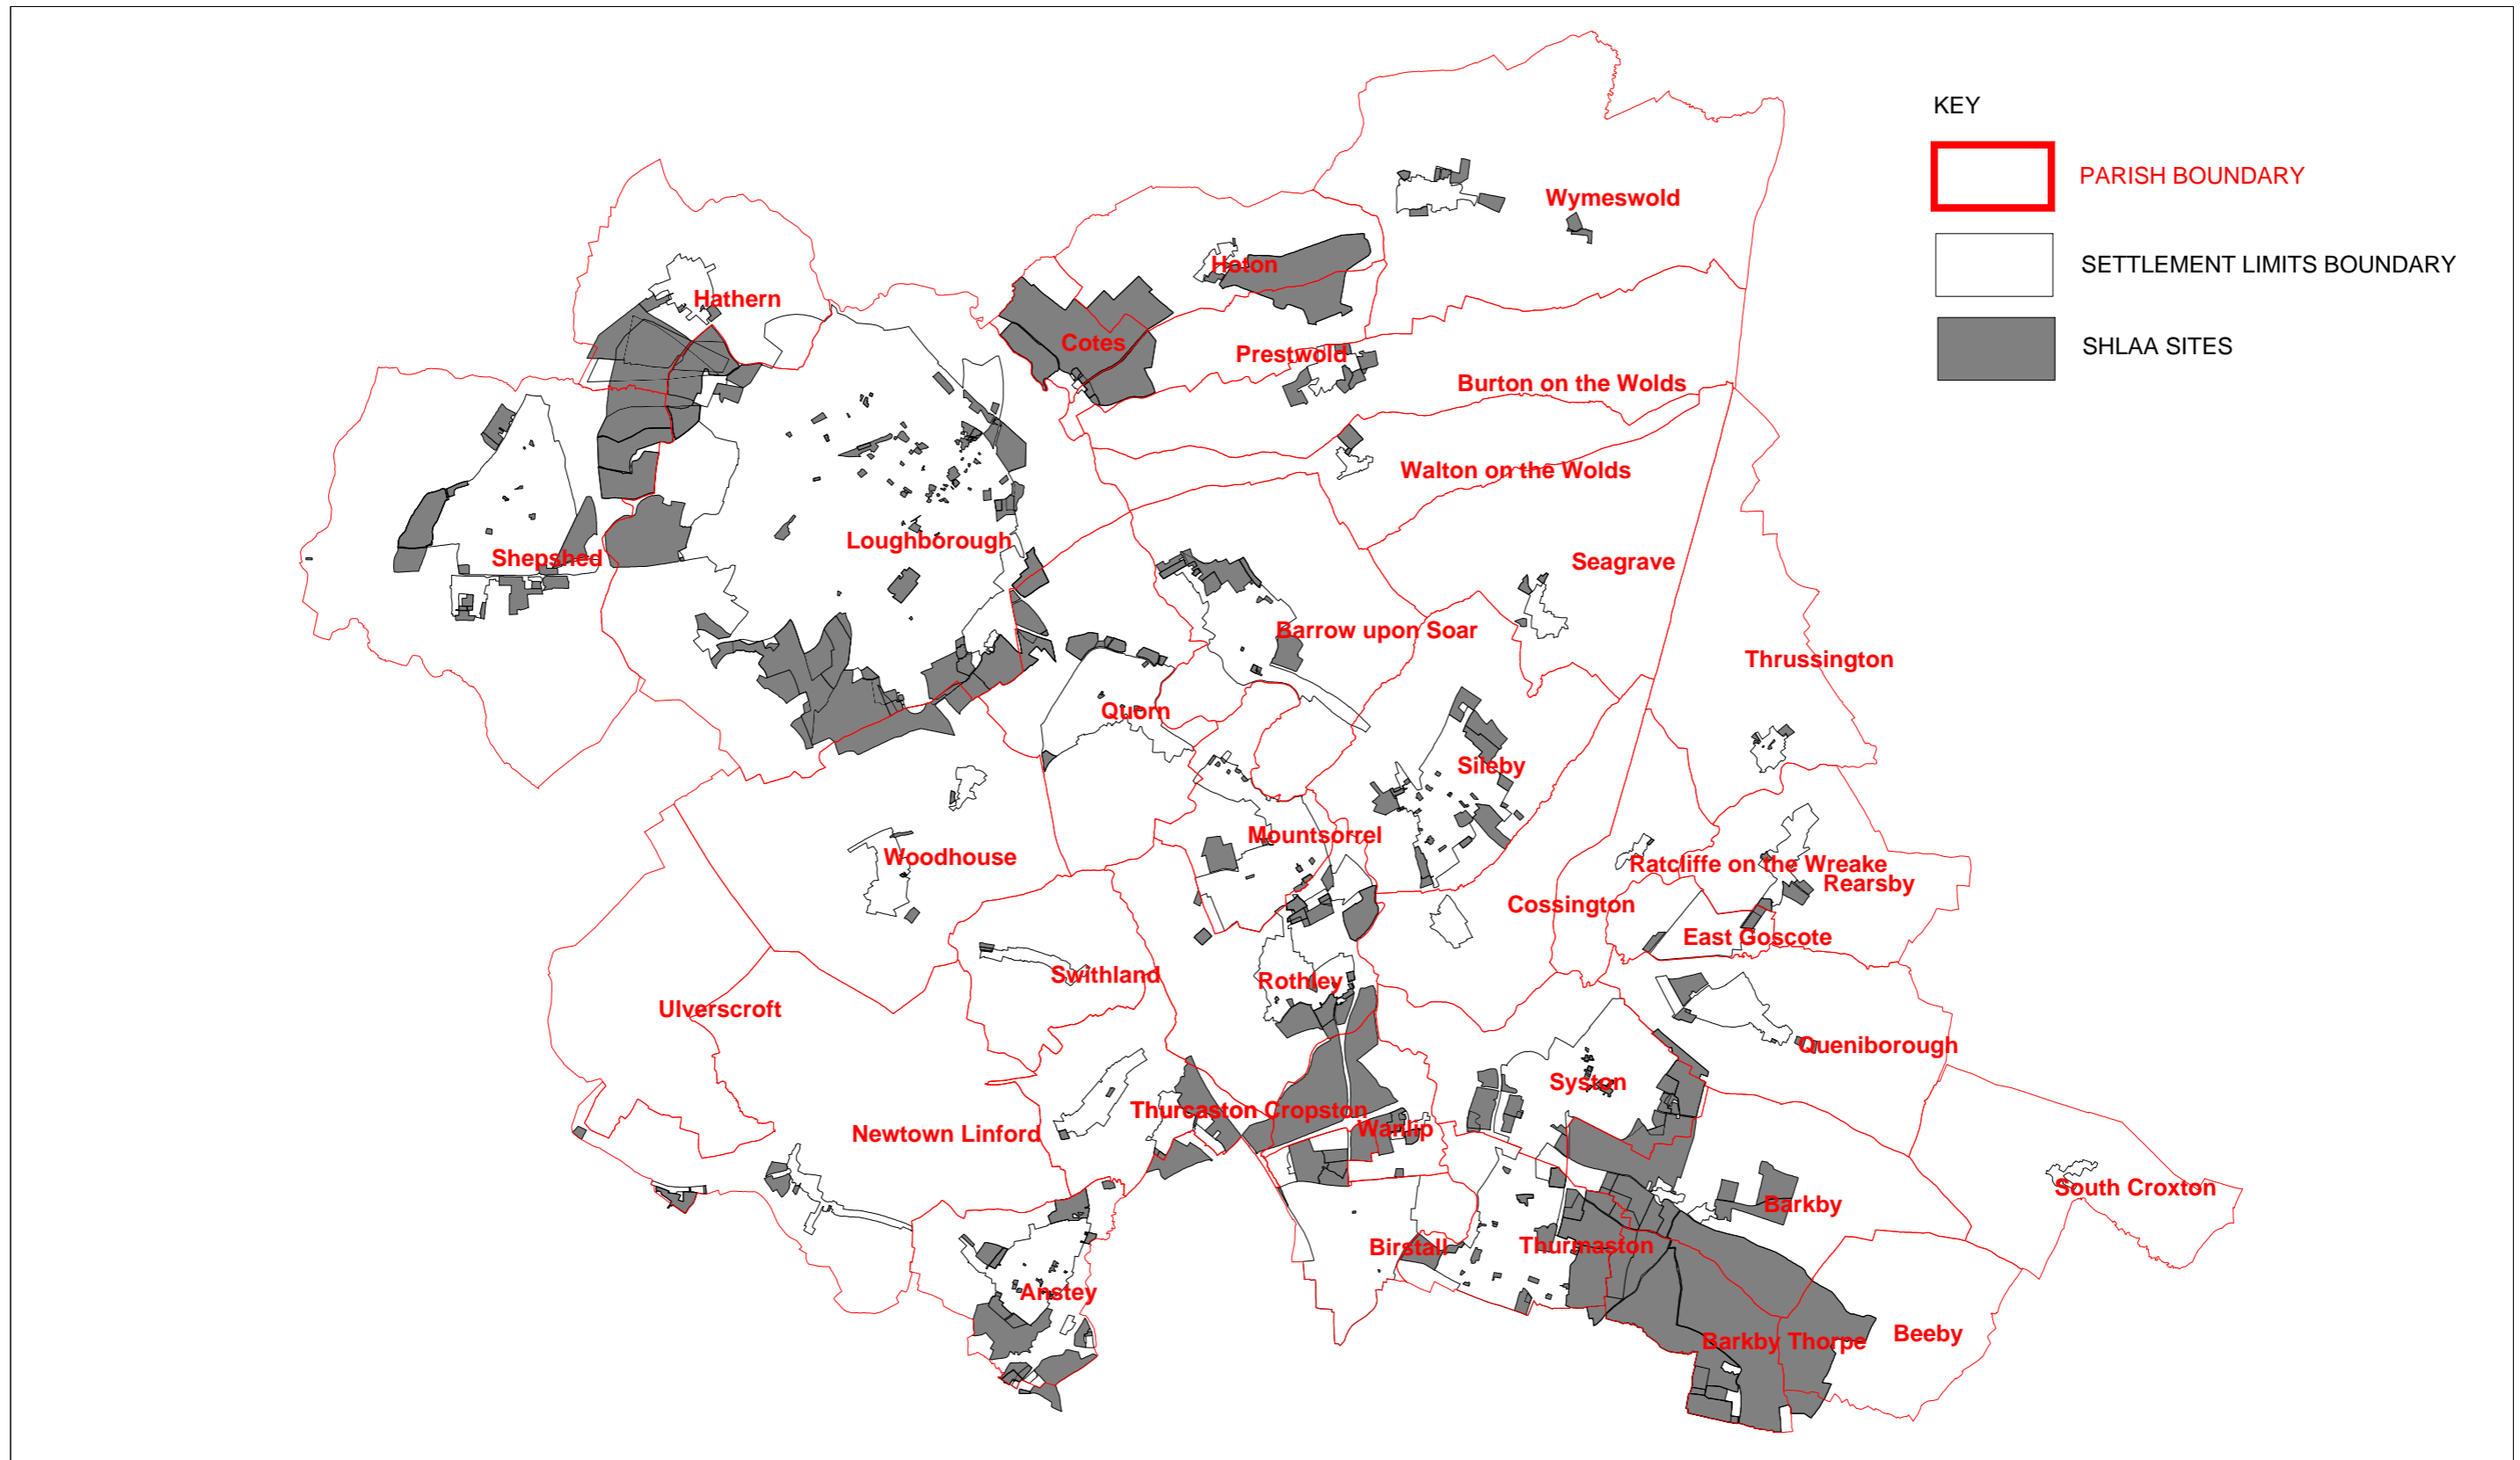

APPENDIX 1 - SHLAA OVERVIEW MAP

Charnwood Borough Council
 Southfields
 Southfield Road
 Loughborough
 Leicestershire
 LE11 2TN
 tel: (01509) 263151
 www.charnwoodbc.gov.uk

Scale: 1:90000
 Date: 27-03-2009 Time: 14:45:38
 This material has been reproduced from Ordnance Survey digital map data with the permission of the Controller of Her Majesty's Stationary Office. Unauthorised reproduction infringes Crown copyright and may lead to prosecution or civil proceedings.
 © Crown copyright.
 Licence No. 100023558
 Any Aerial Photography shown is copyright of UK Perspectives