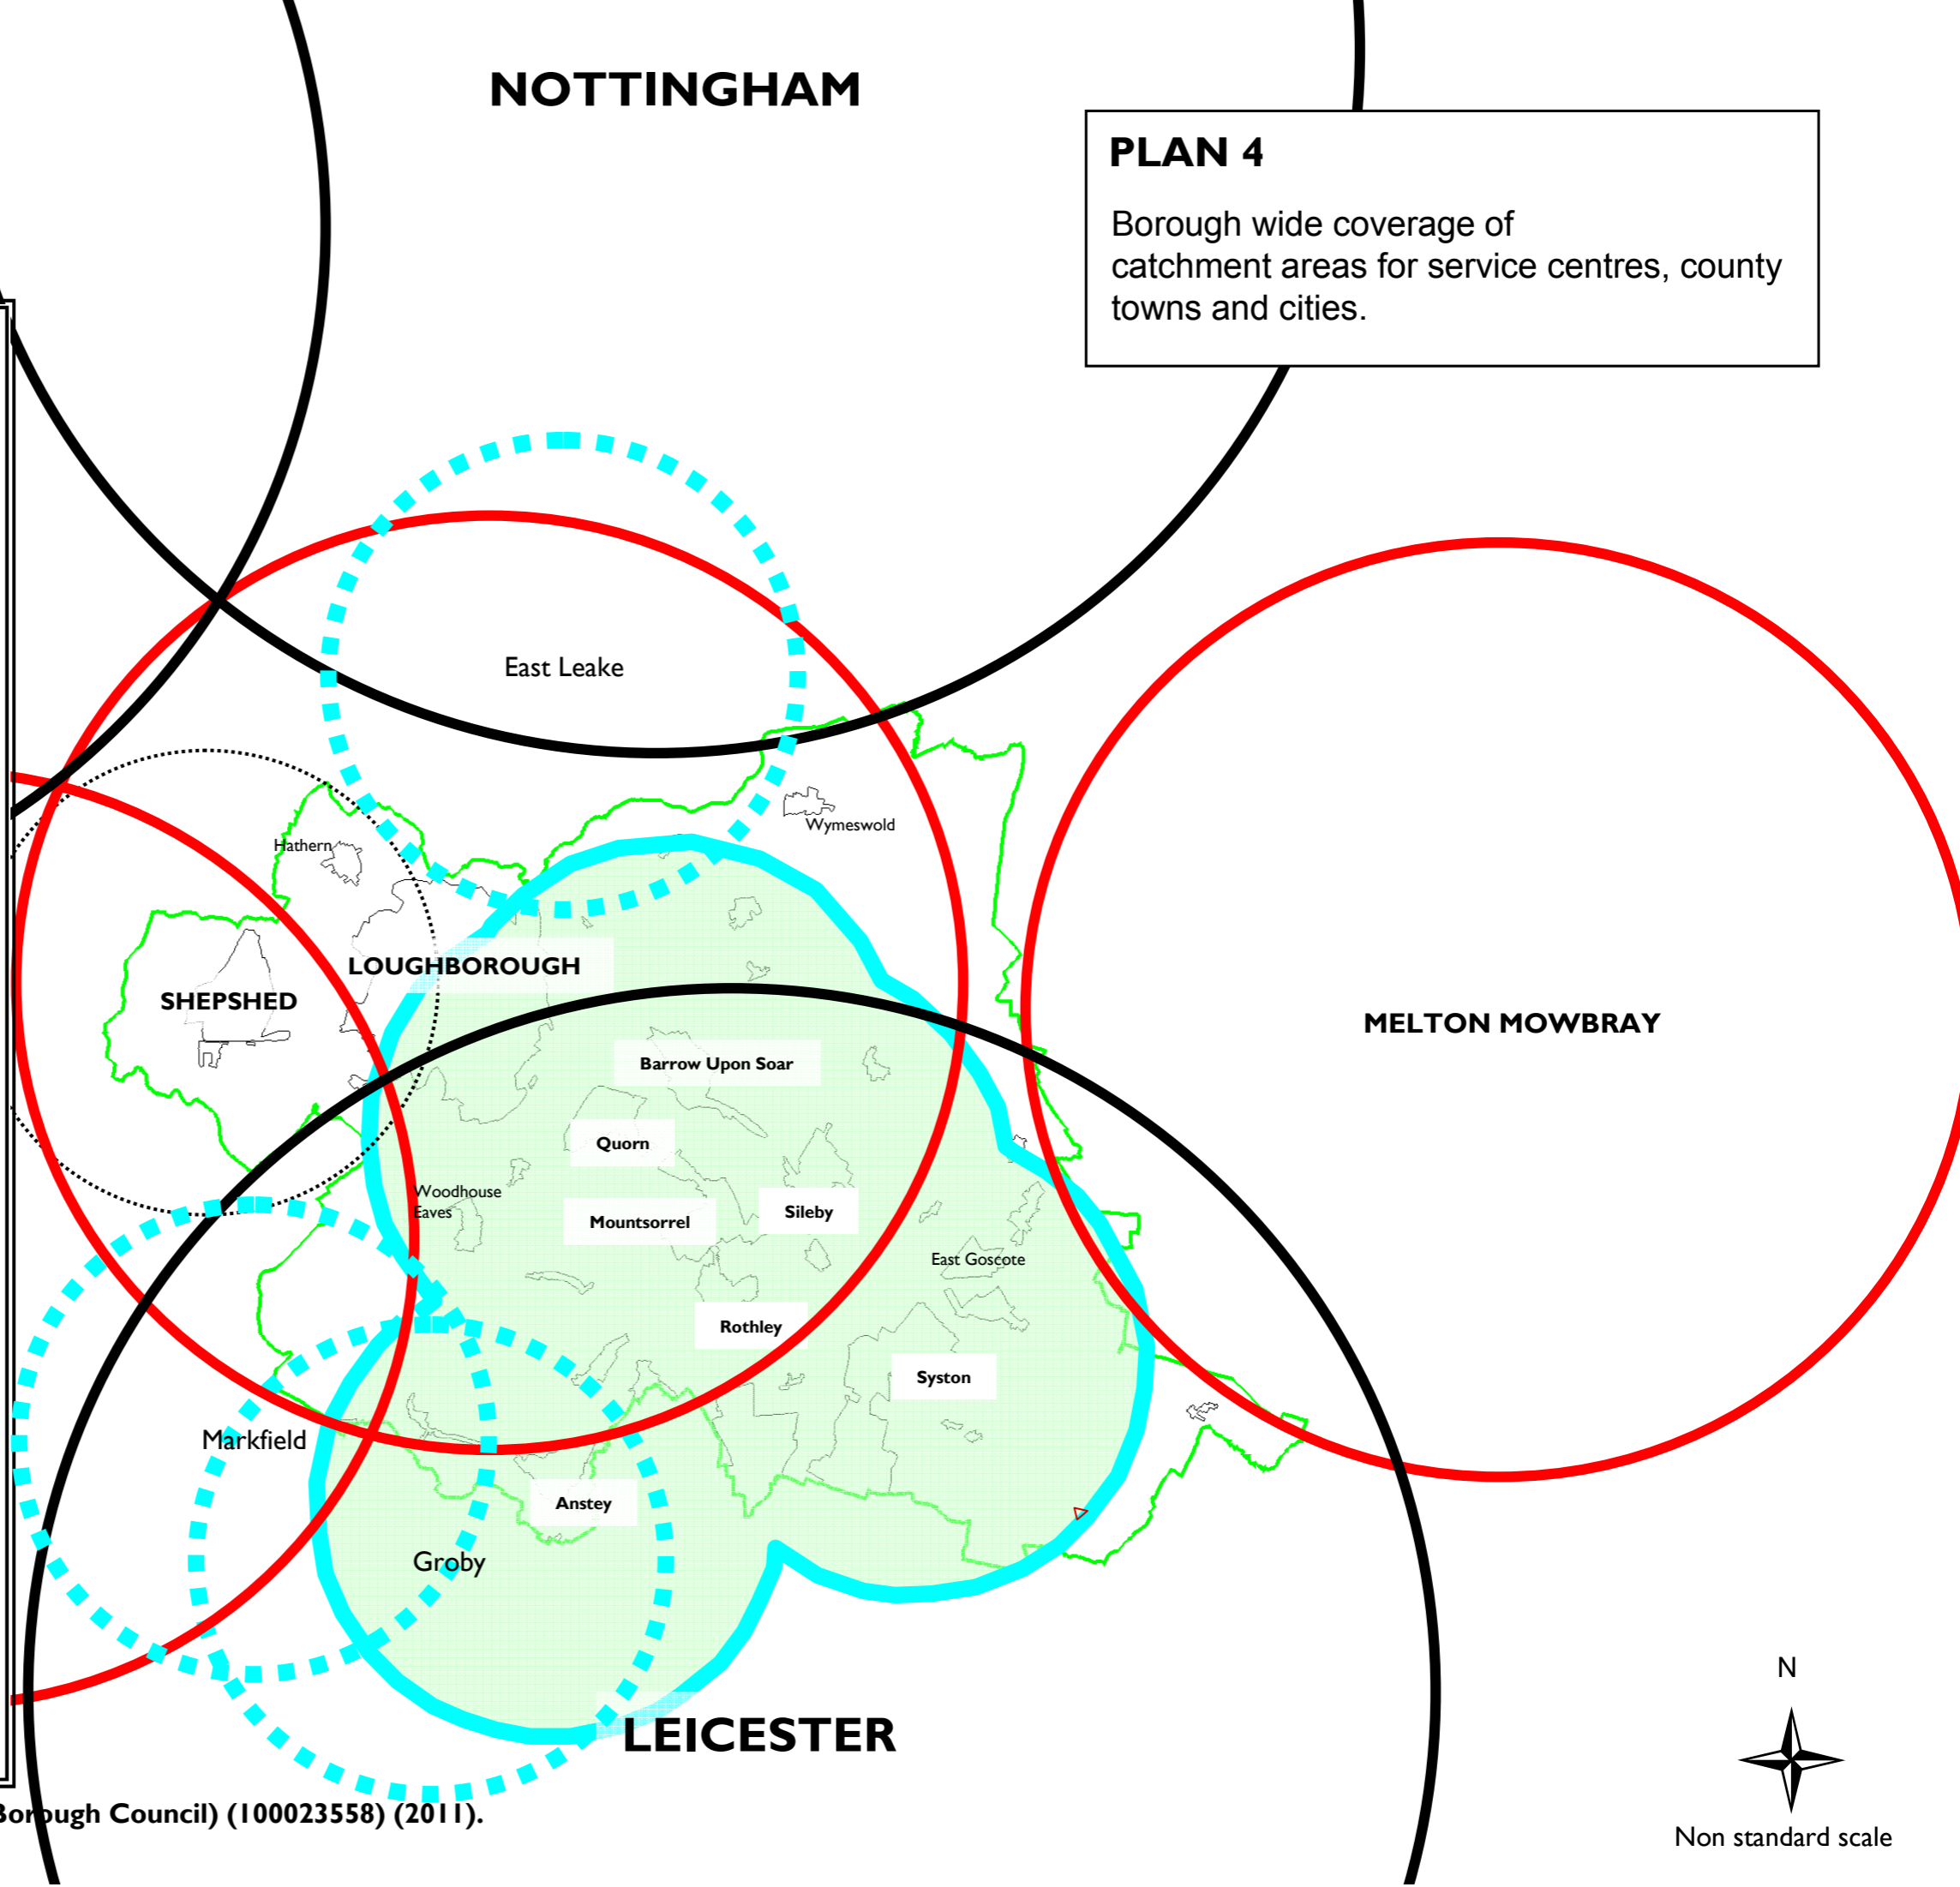

NOTTINGHAM

DERBY

PLAN 4

Borough wide coverage of catchment areas for service centres, county towns and cities.

Key

Borough Boundary

Settlement Boundaries.

15km for cities Catchments

10km for County towns Catchments

5km for all the proposed Service Centres Catchments

5km Catchments for equivalent Service Centres outside Charnwood

Other 5km Settlement Catchments

Non standard scale