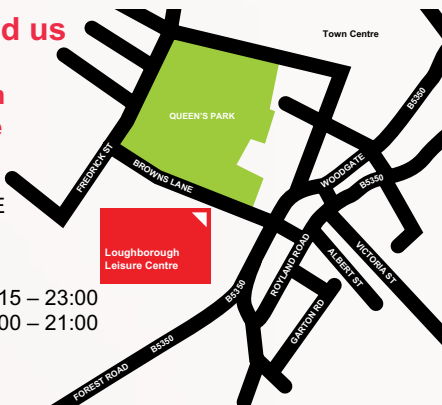

Where to find us

Loughborough Leisure Centre

Browns Lane,
Loughborough,
Leicester LE11 3HE

T: 01509 611 080

Opening times

Mon – Fri 06:15 – 23:00
Sat and Sun 08:00 – 21:00