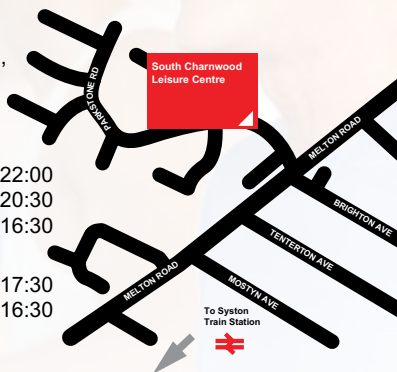

* Loughborough leisure centre customers can enjoy great discounts on parking rates. Ask at reception for details. Parking is free at South Charnwood Leisure Centre and Soar Valley Leisure Centre.

Where to find us

T: 01162 375 267

Opening times

Mon – Fri 07:00 – 22:00
Saturday 08:00 – 18:00
Sunday 07:45 – 21:00

South Charnwood Leisure Centre

Parkstone Road, Syston,
Leicester LE7 1LY

T: 0116 264 0057

Opening times

Mon – Thurs 07:00 – 22:00
Fri 07:00 – 20:30
Sat and Sun 08:30 – 16:30

Off peak

Mon – Fri 07:00 – 17:30
Sat and Sun 08:30 – 16:30

Available in **LARGE** print

www.charnwoodleisure.com

Your Charnwood Leisure Centres are brought to you by Charnwood Borough Council in partnership with Fusion – an experienced sport and leisure management organisation.