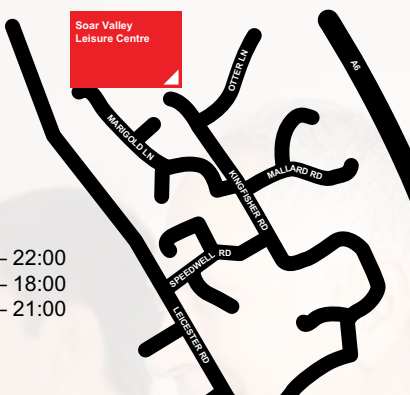

* Loughborough leisure centre customers can enjoy great discounts on parking rates. Ask at reception for details. Parking is free at South Charnwood Leisure Centre and Soar Valley Leisure Centre.

Where to find us

Loughborough Leisure Centre

Browns Lane,
Loughborough,
Leicester LE11 3HE

T: 01509 611 080

Opening times

Mon – Fri 06:15 – 23:00
Sat and Sun 08:00 – 21:00

Soar Valley Leisure Centre

Off Kingfisher Road,
Mountsorrel
Leicester LE12 7FG

T: 01162 375 267

Opening times

Mon – Fri 07:00 – 22:00
Saturday 08:00 – 18:00
Sunday 07:45 – 21:00

South Charnwood Leisure Centre

Parkstone Road, Syston,
Leicester LE7 1LY

T: 0116 264 0057

Opening times

Mon – Thurs 07:00 – 22:00
Fri 07:00 – 20:30
Sat and Sun 08:30 – 16:30