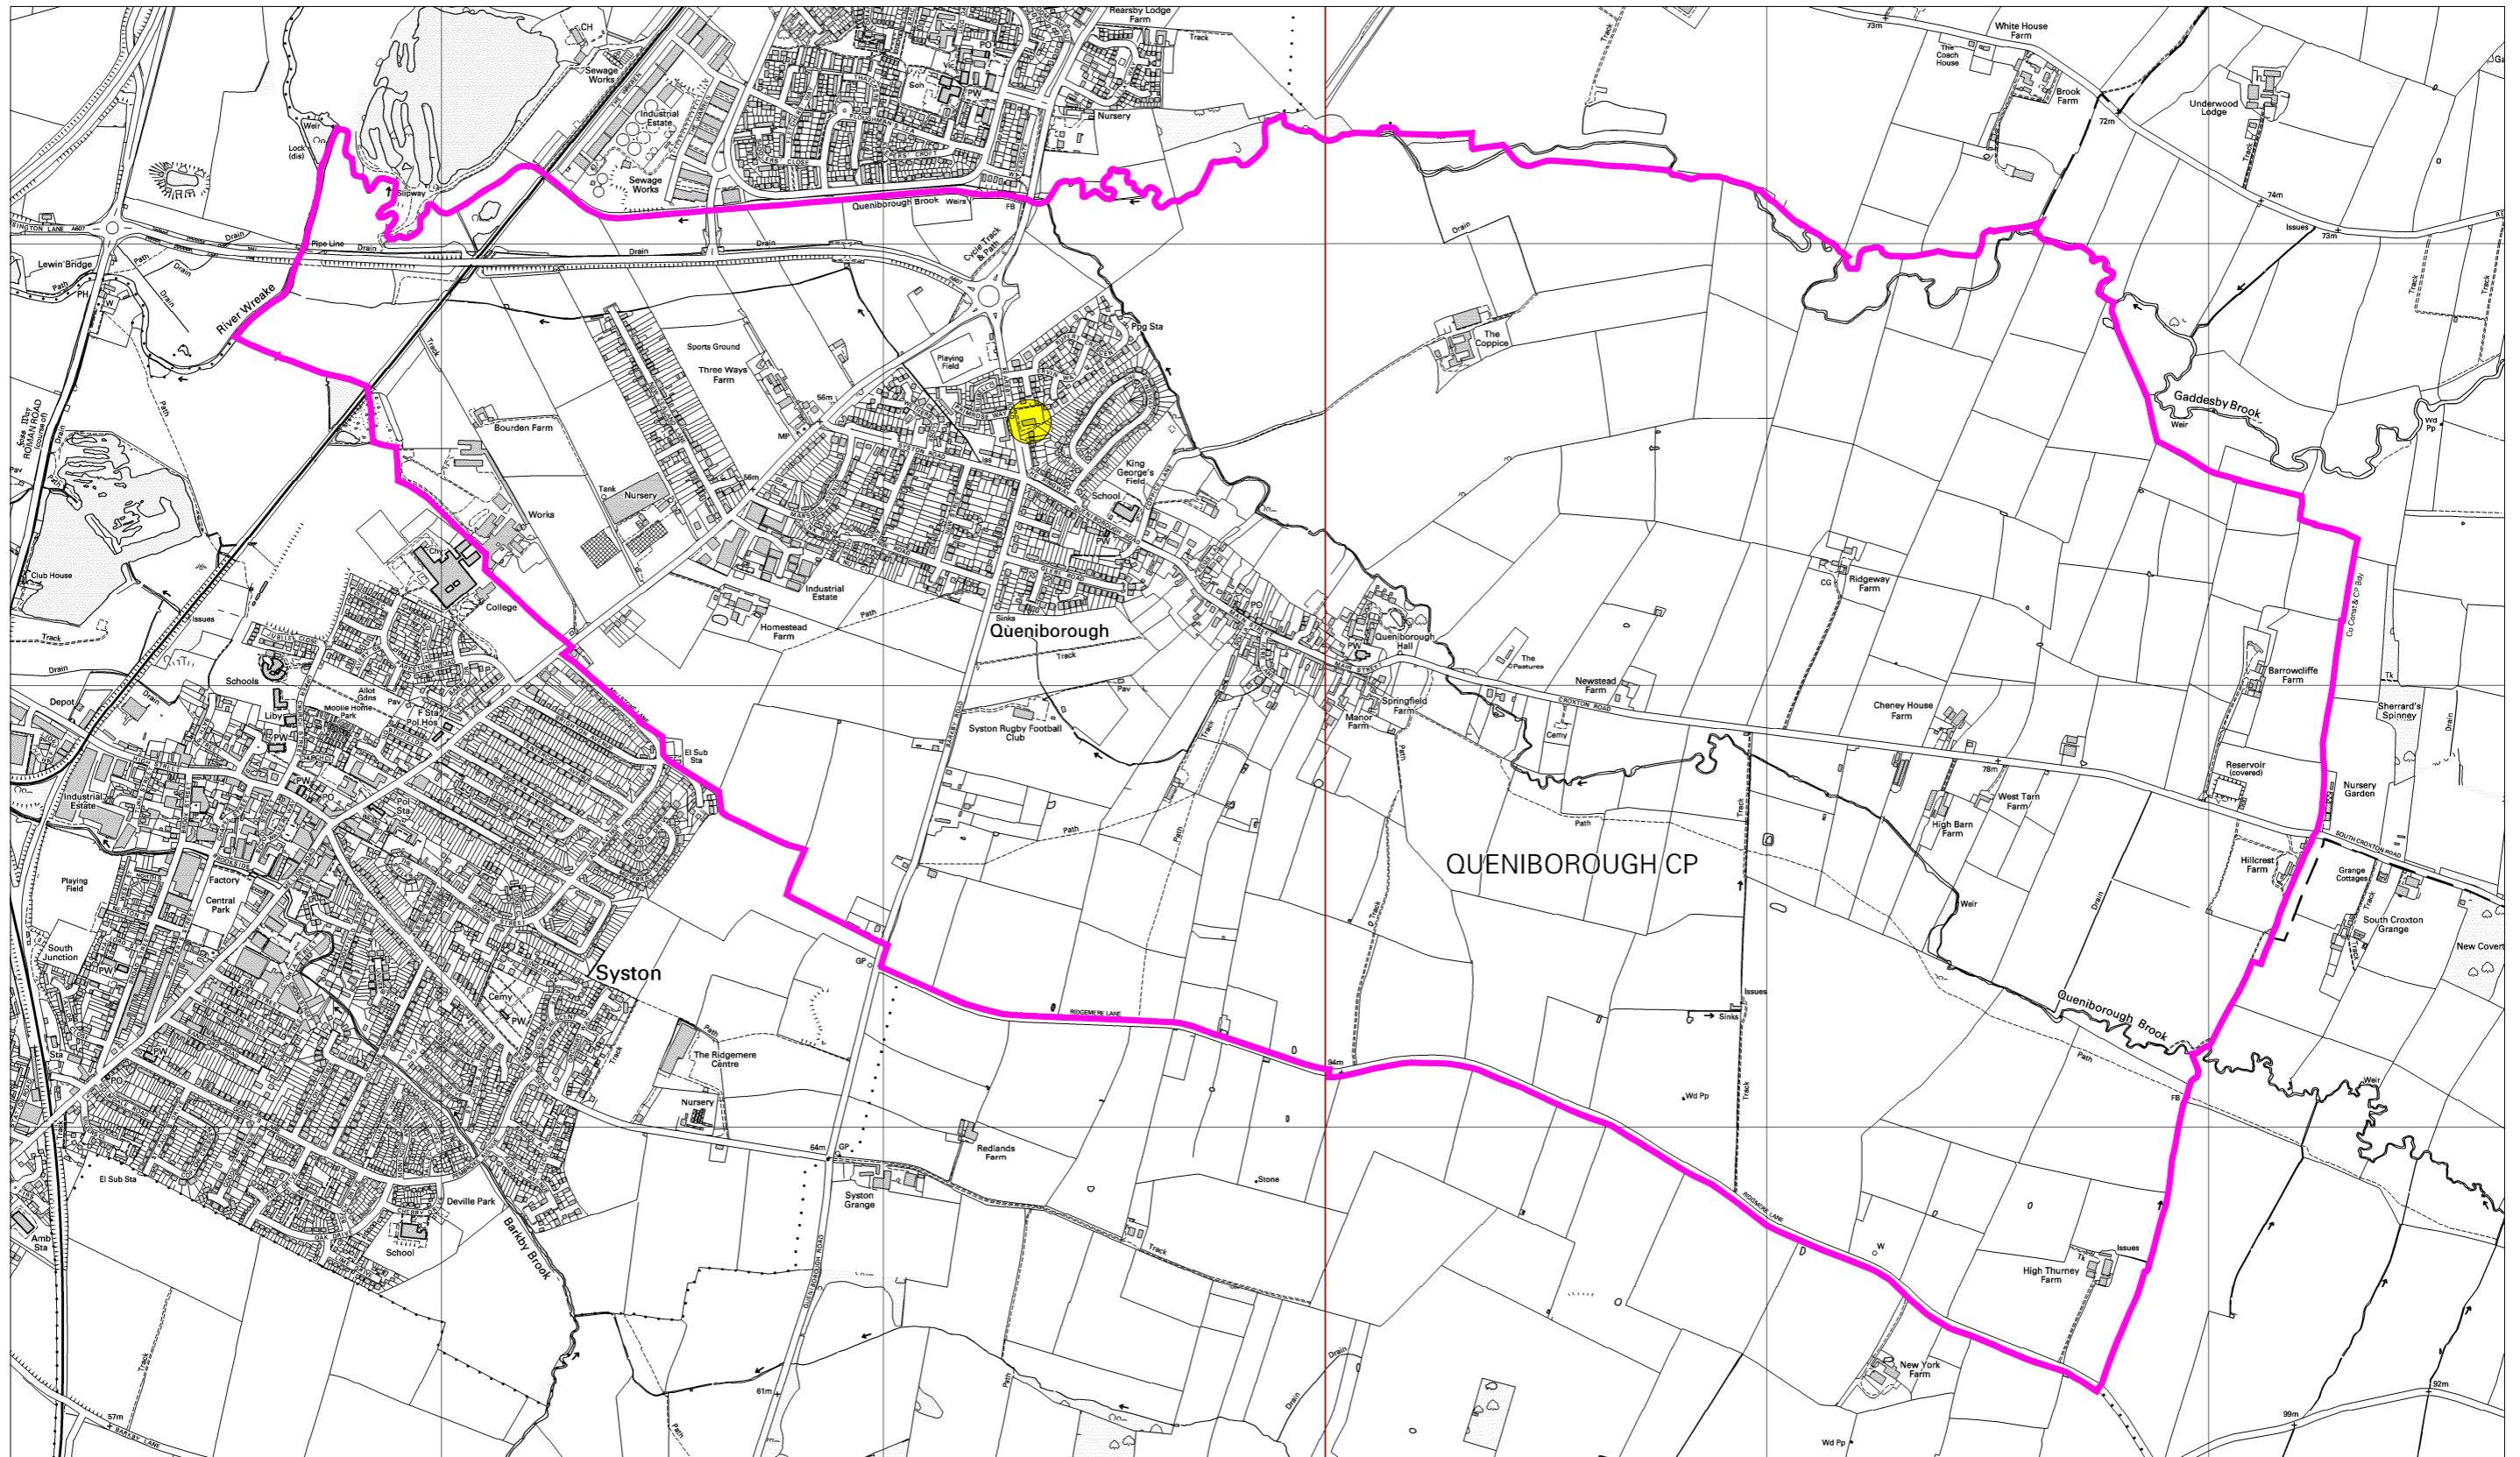

Polling District: Queniborough

Charnwood Borough Council
Southfields
Southfield Road
Loughborough
Leicestershire
LE11 2TN
tel: (01509) 263151
www.charnwoodbc.gov.uk

Scale: 1:15000
Date: 30-08-2007 Time: 10:23:50
This material has been reproduced from Ordnance Survey digital map data with the permission of the Controller of Her Majesty's Stationary Office. Unauthorised reproduction infringes Crown copyright and may lead to prosecution or civil proceedings. © Crown copyright.
Licence No. 100023558
Any Aerial Photography shown is copyright of UK Perspectives