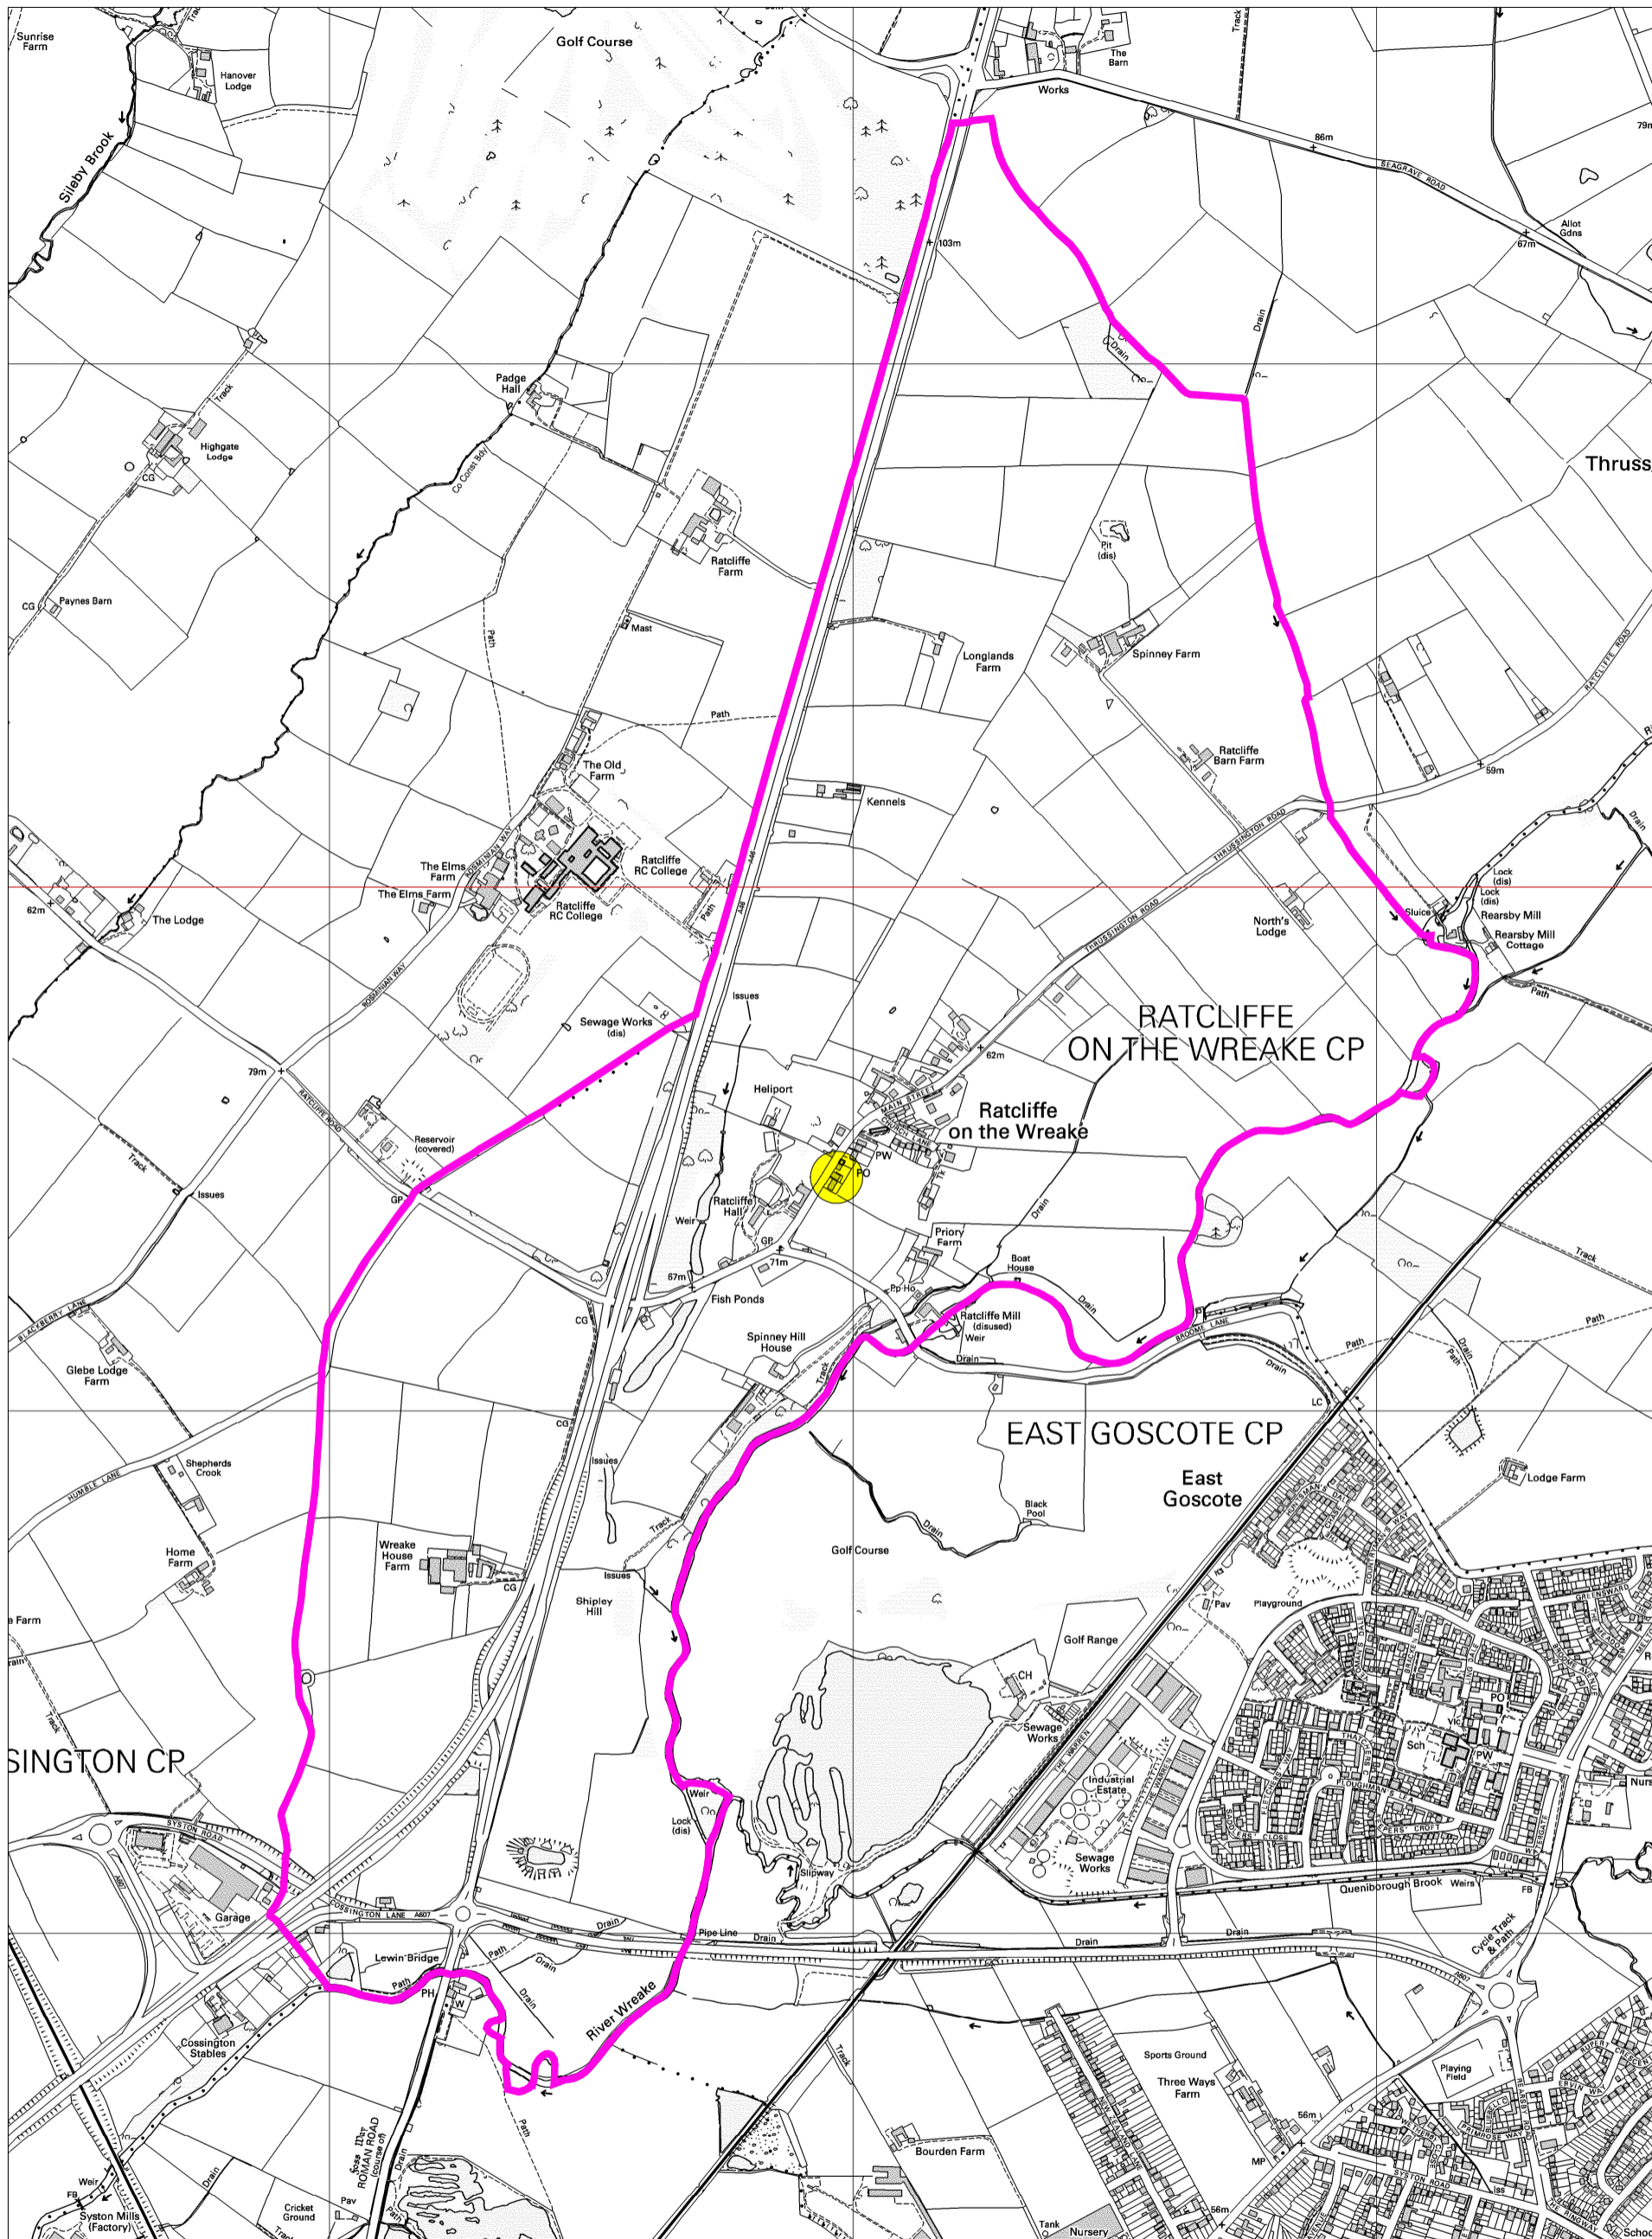

Polling District: Ratcliffe on the Wreake

Charnwood Borough Council
 Southfields
 Southfield Road
 Loughborough
 Leicestershire
 LE11 2TN
 tel: (01509) 263151
 www.charnwoodbc.gov.uk

Scale: 1:12500
 Date: 30-08-2007 Time: 10:35:34
 This material has been reproduced from Ordnance Survey digital map data with the permission of the Controller of Her Majesty's Stationary Office. Unauthorised reproduction infringes Crown copyright and may lead to prosecution or civil proceedings. © Crown copyright.
 Licence No. 100023558
 Any Aerial Photography shown is copyright of UK Perspectives