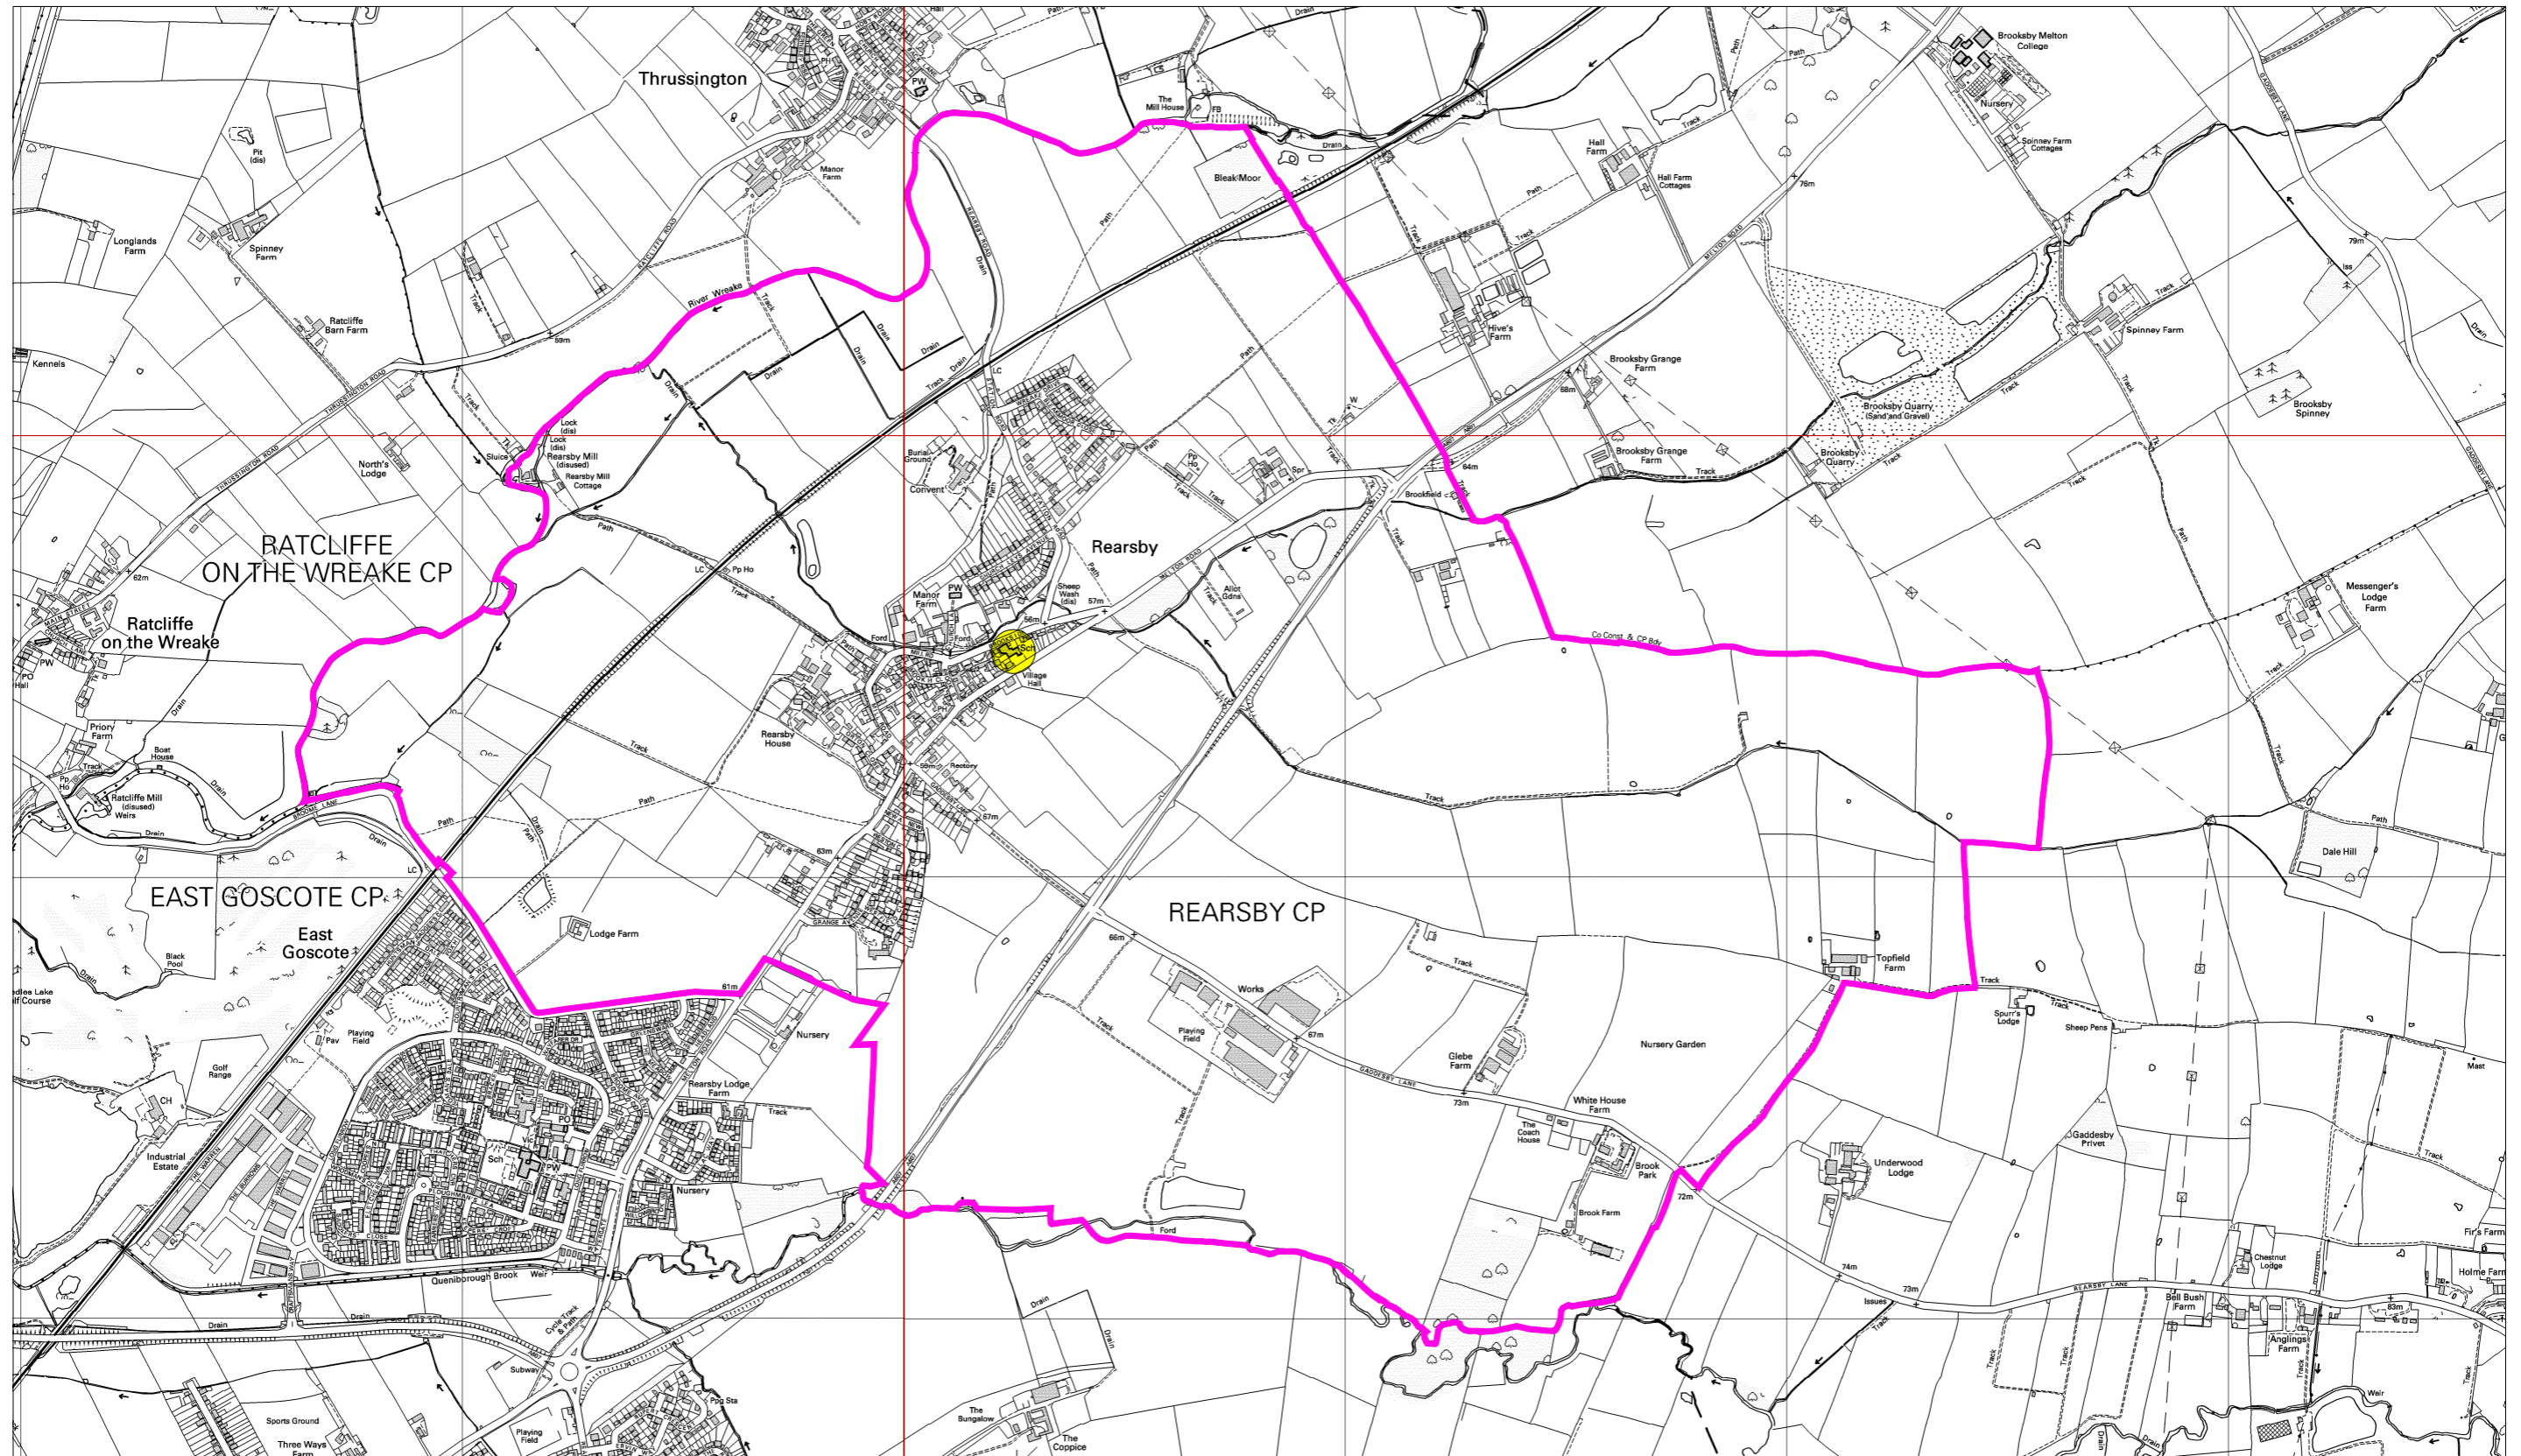

# Polling District: Rearsby

Charnwood Borough Council  
Southfields  
Southfield Road  
Loughborough  
Leicestershire  
LE11 2TN  
tel: (01509) 263151  
www.charnwood.gov.uk

Scale: 1:15000  
Date: 14-10-2010 Time: 10:24:24  
This material has been reproduced from Ordnance Survey digital map data with the permission of the Controller of Her Majesty's Stationary Office. Unauthorised reproduction infringes Crown copyright and may lead to prosecution or civil proceedings. © Crown copyright.  
Licence No. 100023558  
Any Aerial Photography shown is copyright of UK Perspectives