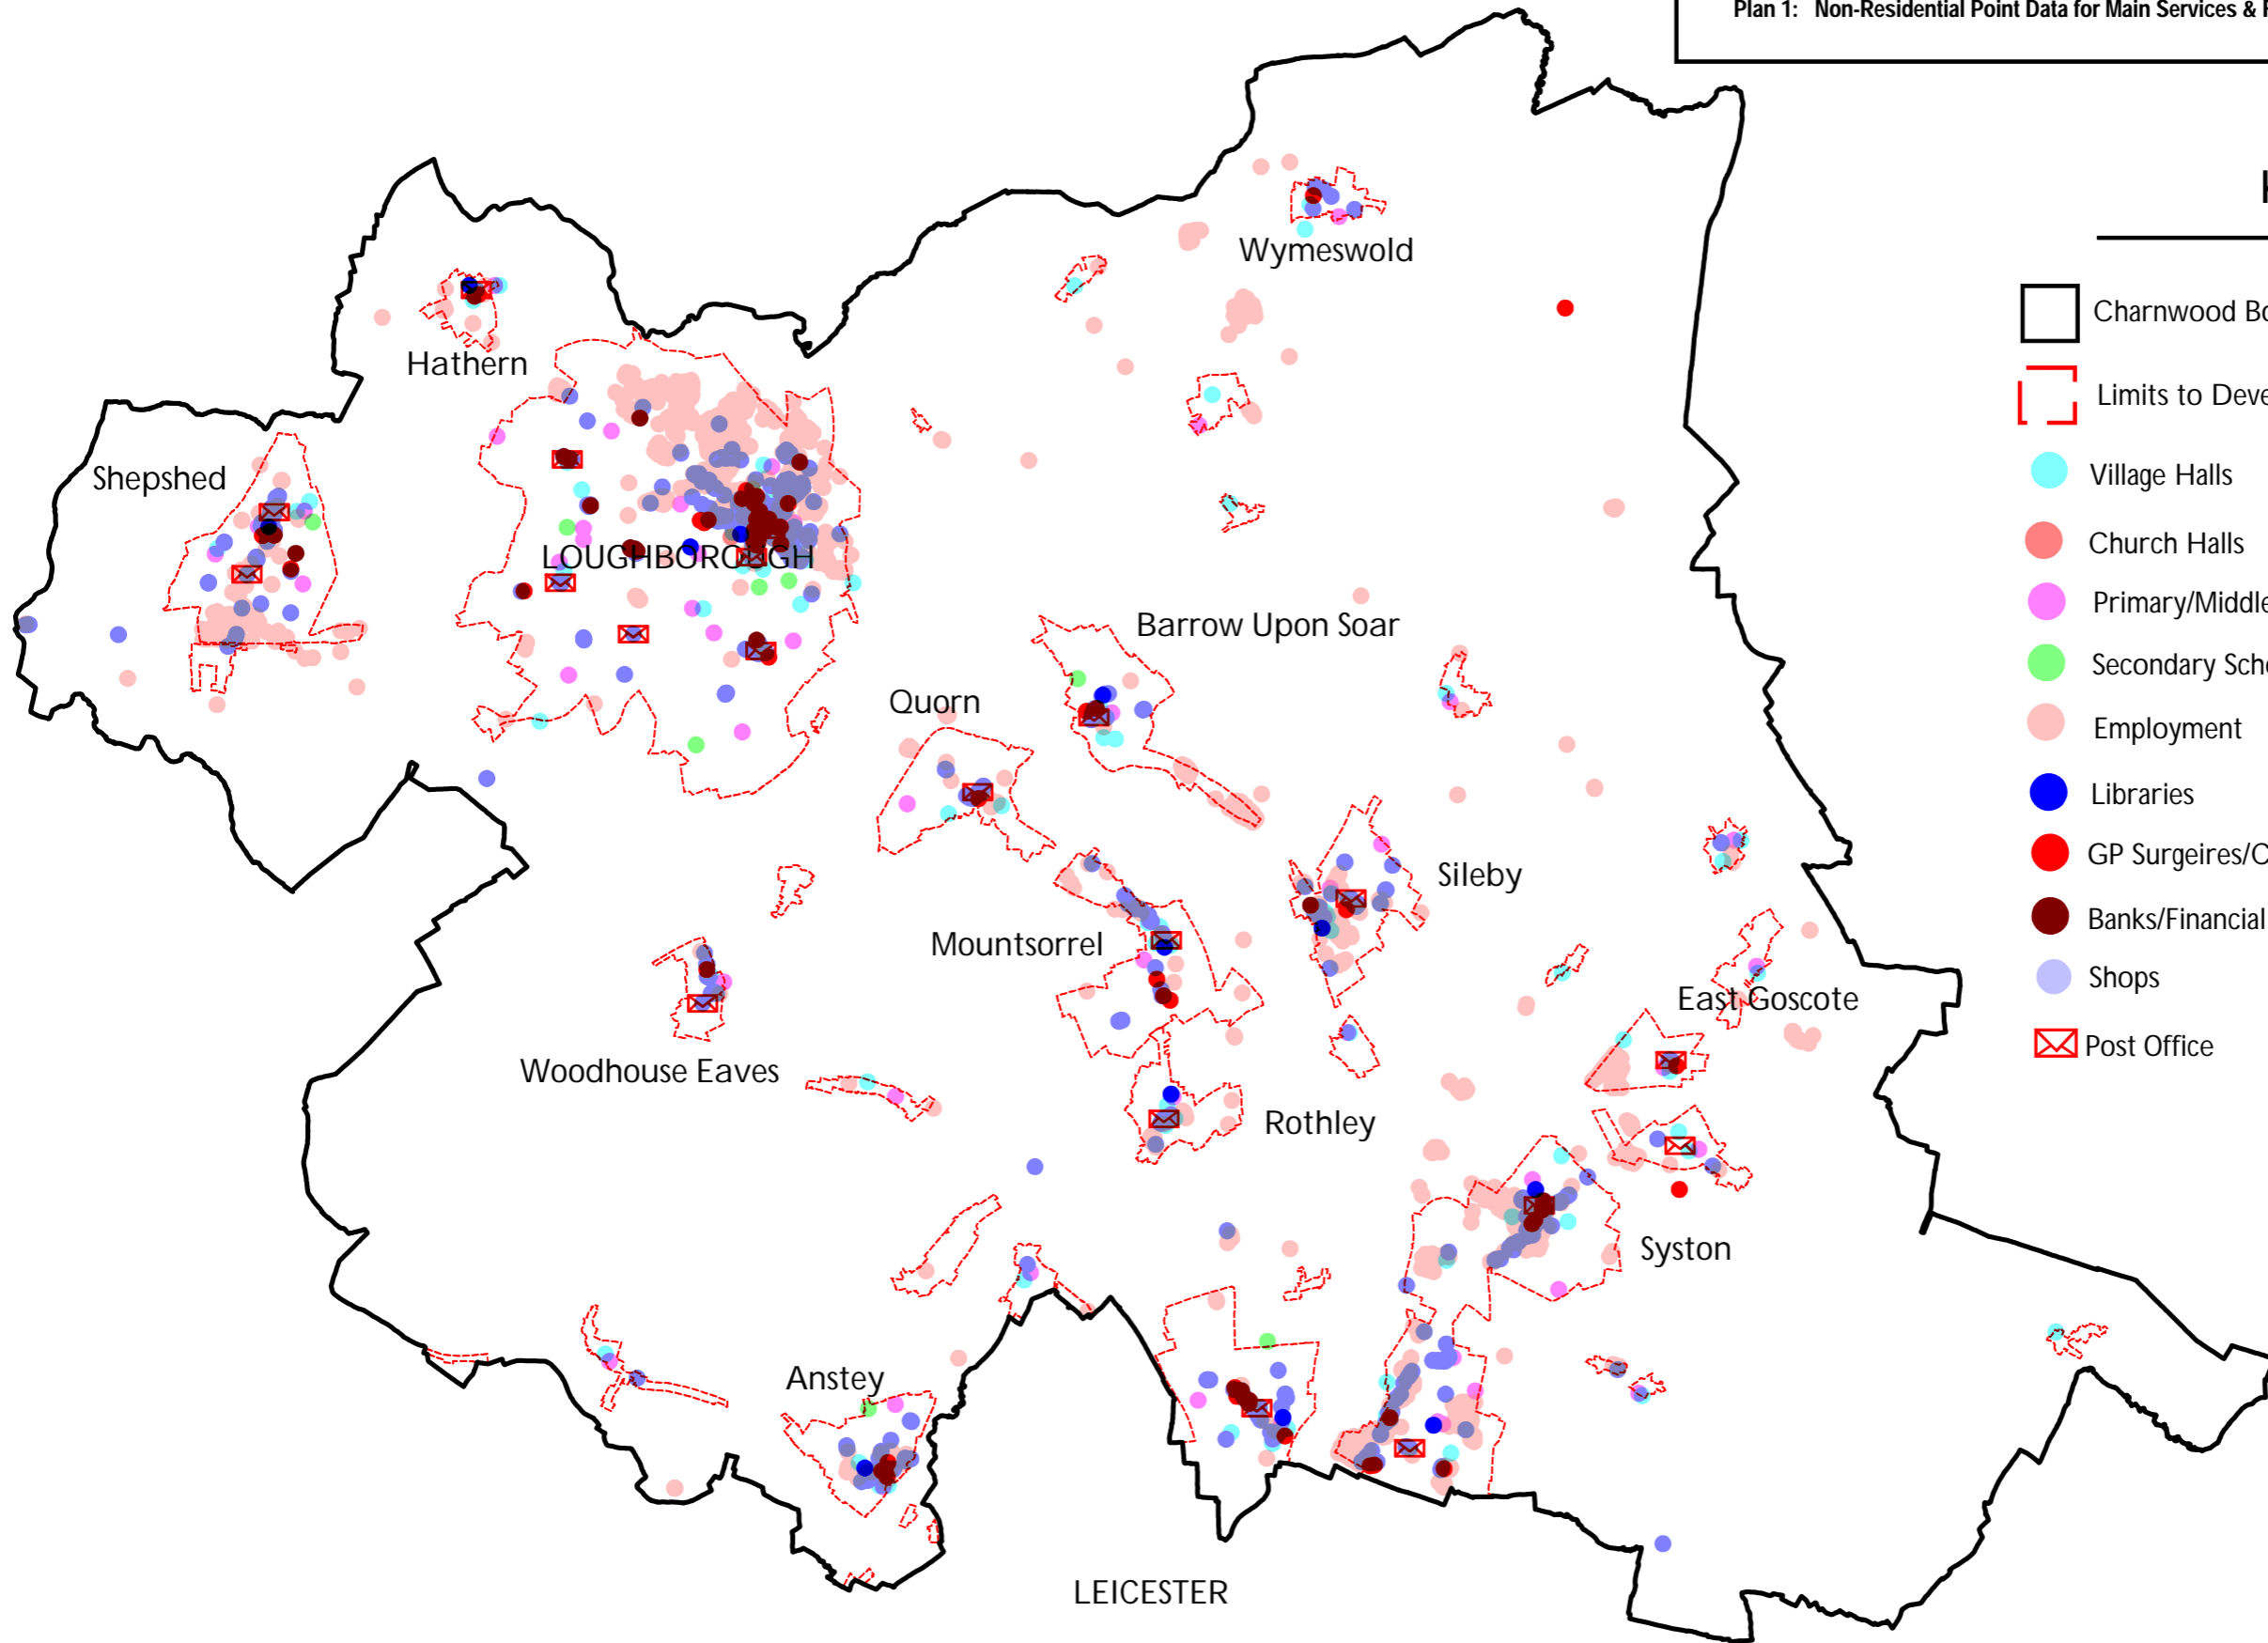

Plan 1: Non-Residential Point Data for Main Services & Facilities & Employment Areas in the Borough

KEY

- Charnwood Boundary
- Limits to Development in Boroughwide Local Plan
- Village Halls
- Church Halls
- Primary/Middle School
- Secondary School
- Employment
- Libraries
- GP Surgeires/Clinics
- Banks/Financial Services
- Shops
- Post Office