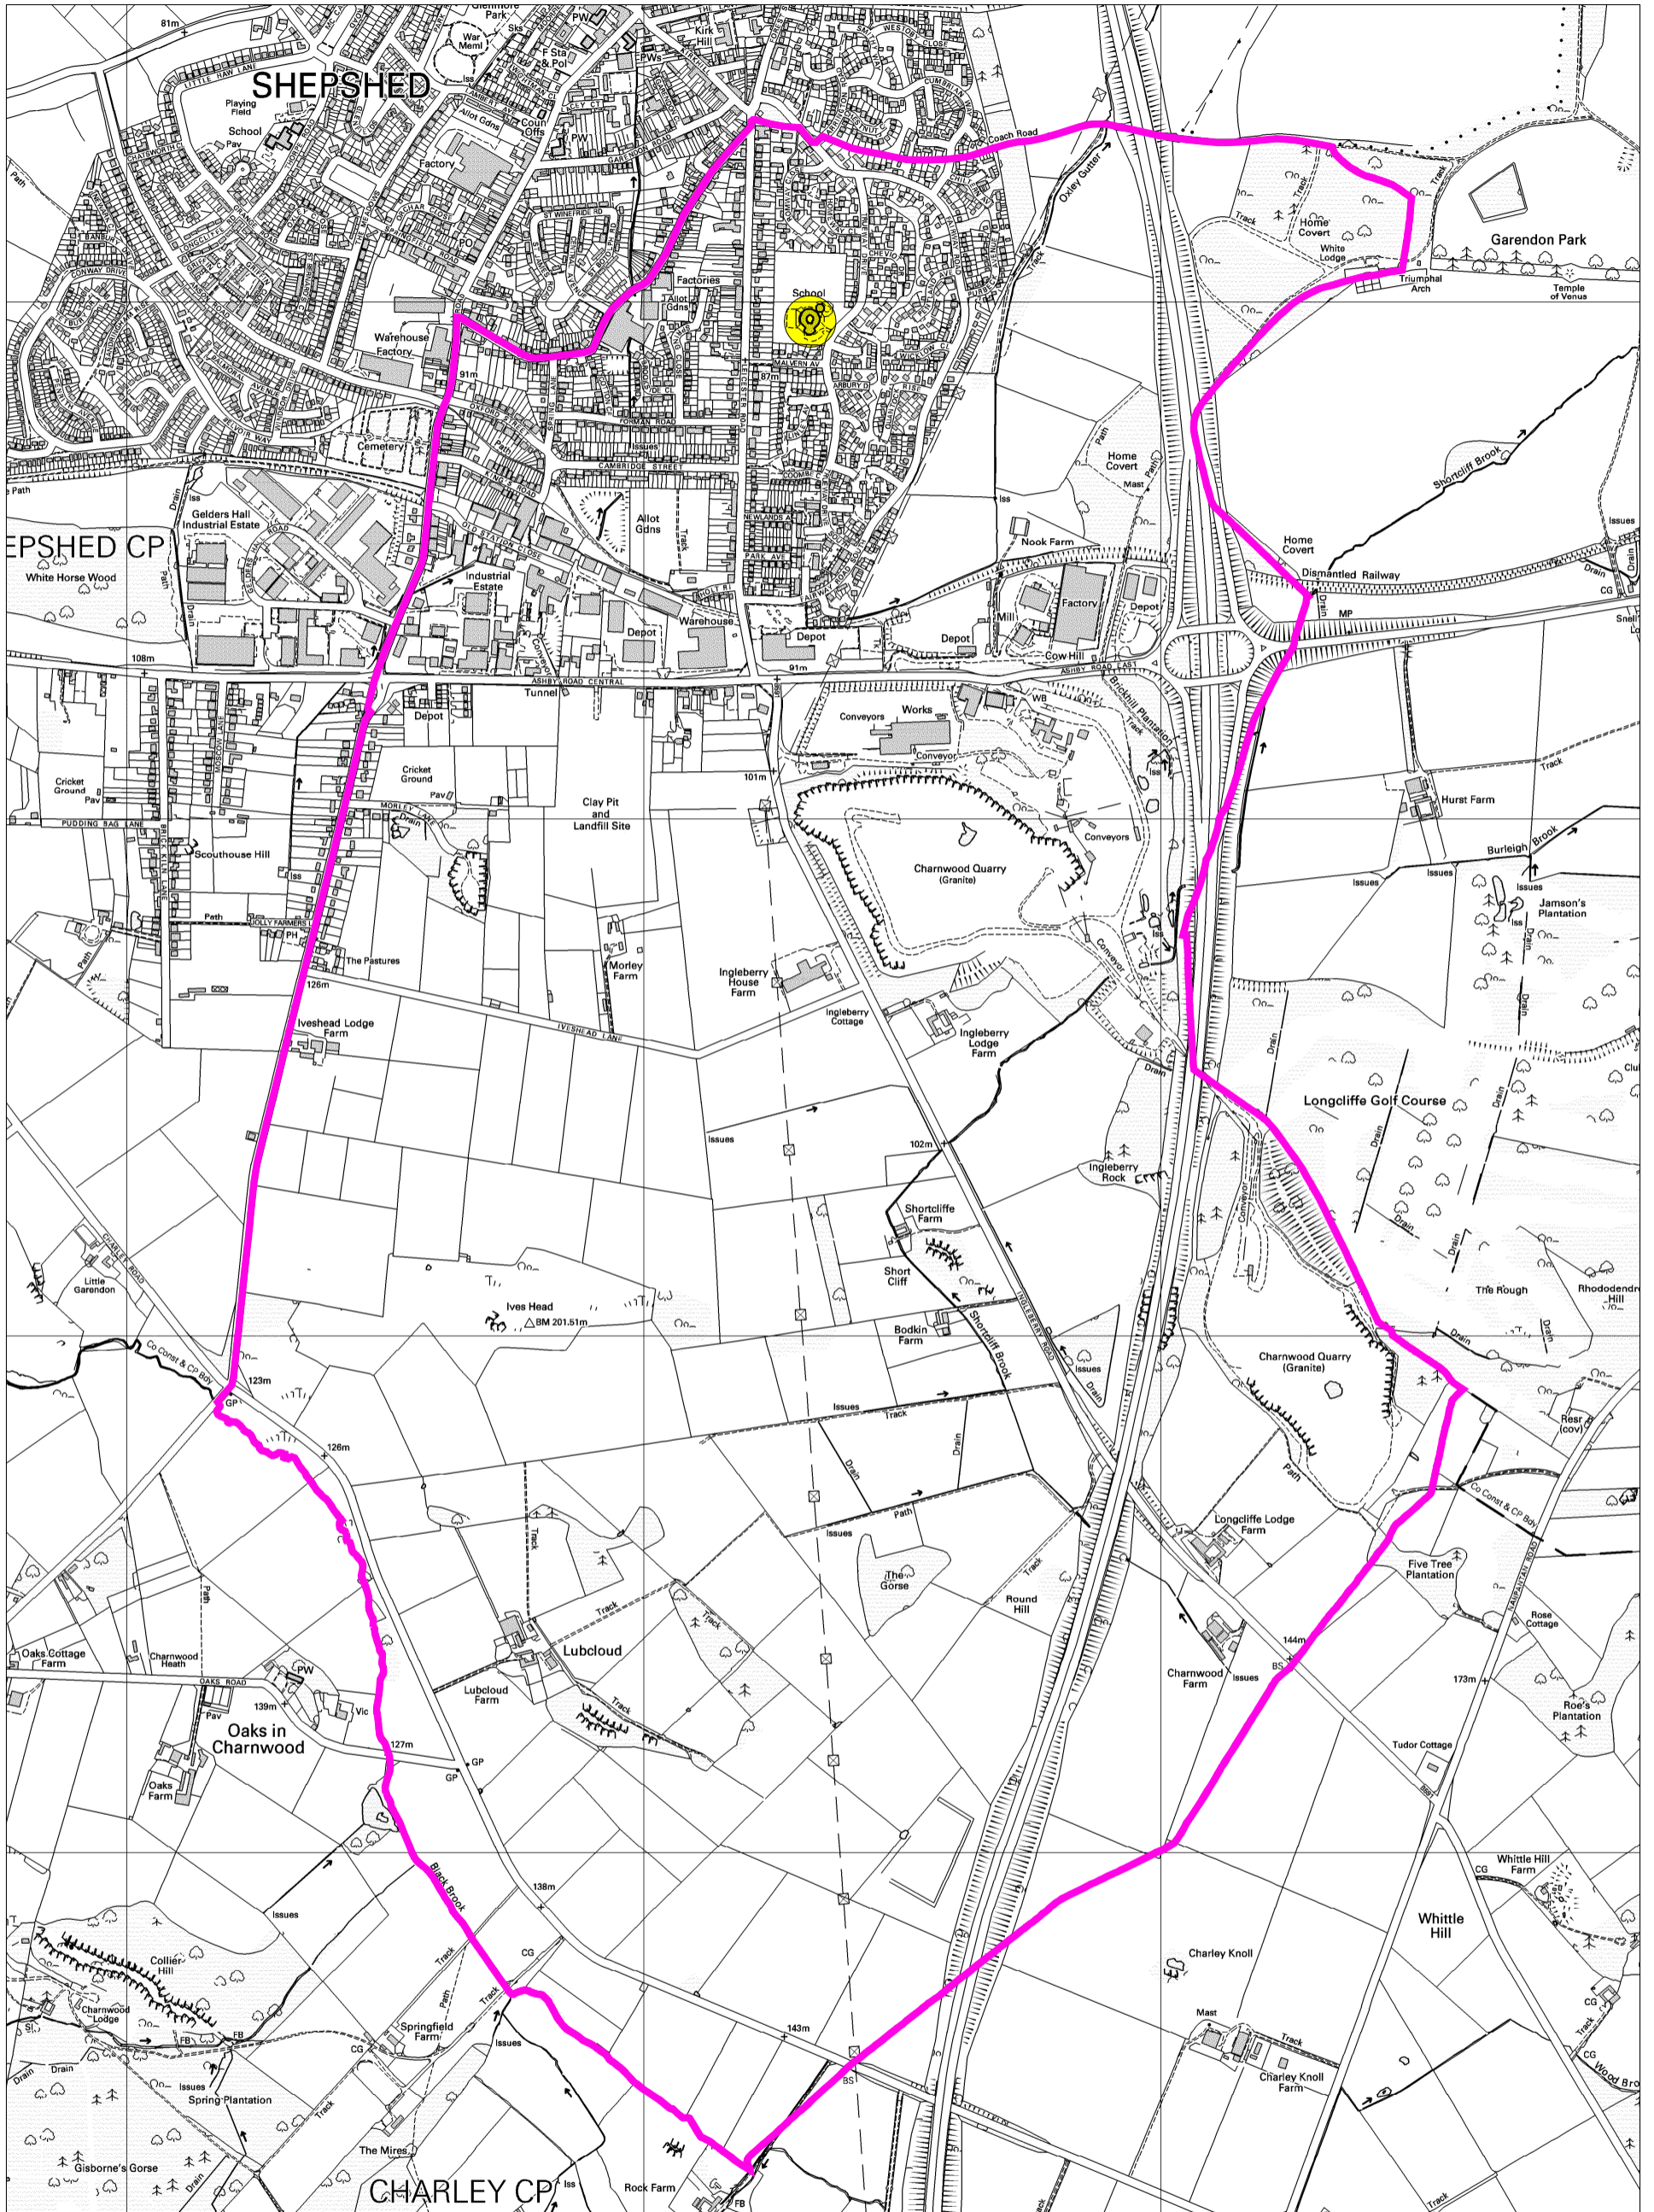

Polling District: Shepshed East No.2

Charnwood Borough Council
Southfields
Southfield Road
Loughborough
Leicestershire
LE11 2TN
tel: (01509) 263151
www.charnwoodbc.gov.uk

Scale: 1:12500
Date: 29-08-2007 Time: 13:12:31
This material has been reproduced from Ordnance Survey digital map data with the permission of the Controller of Her Majesty's Stationary Office. Unauthorised reproduction infringes Crown copyright and may lead to prosecution or civil proceedings.
© Crown copyright.
Licence No. 100023558
Any Aerial Photography shown is copyright of UK Perspectives