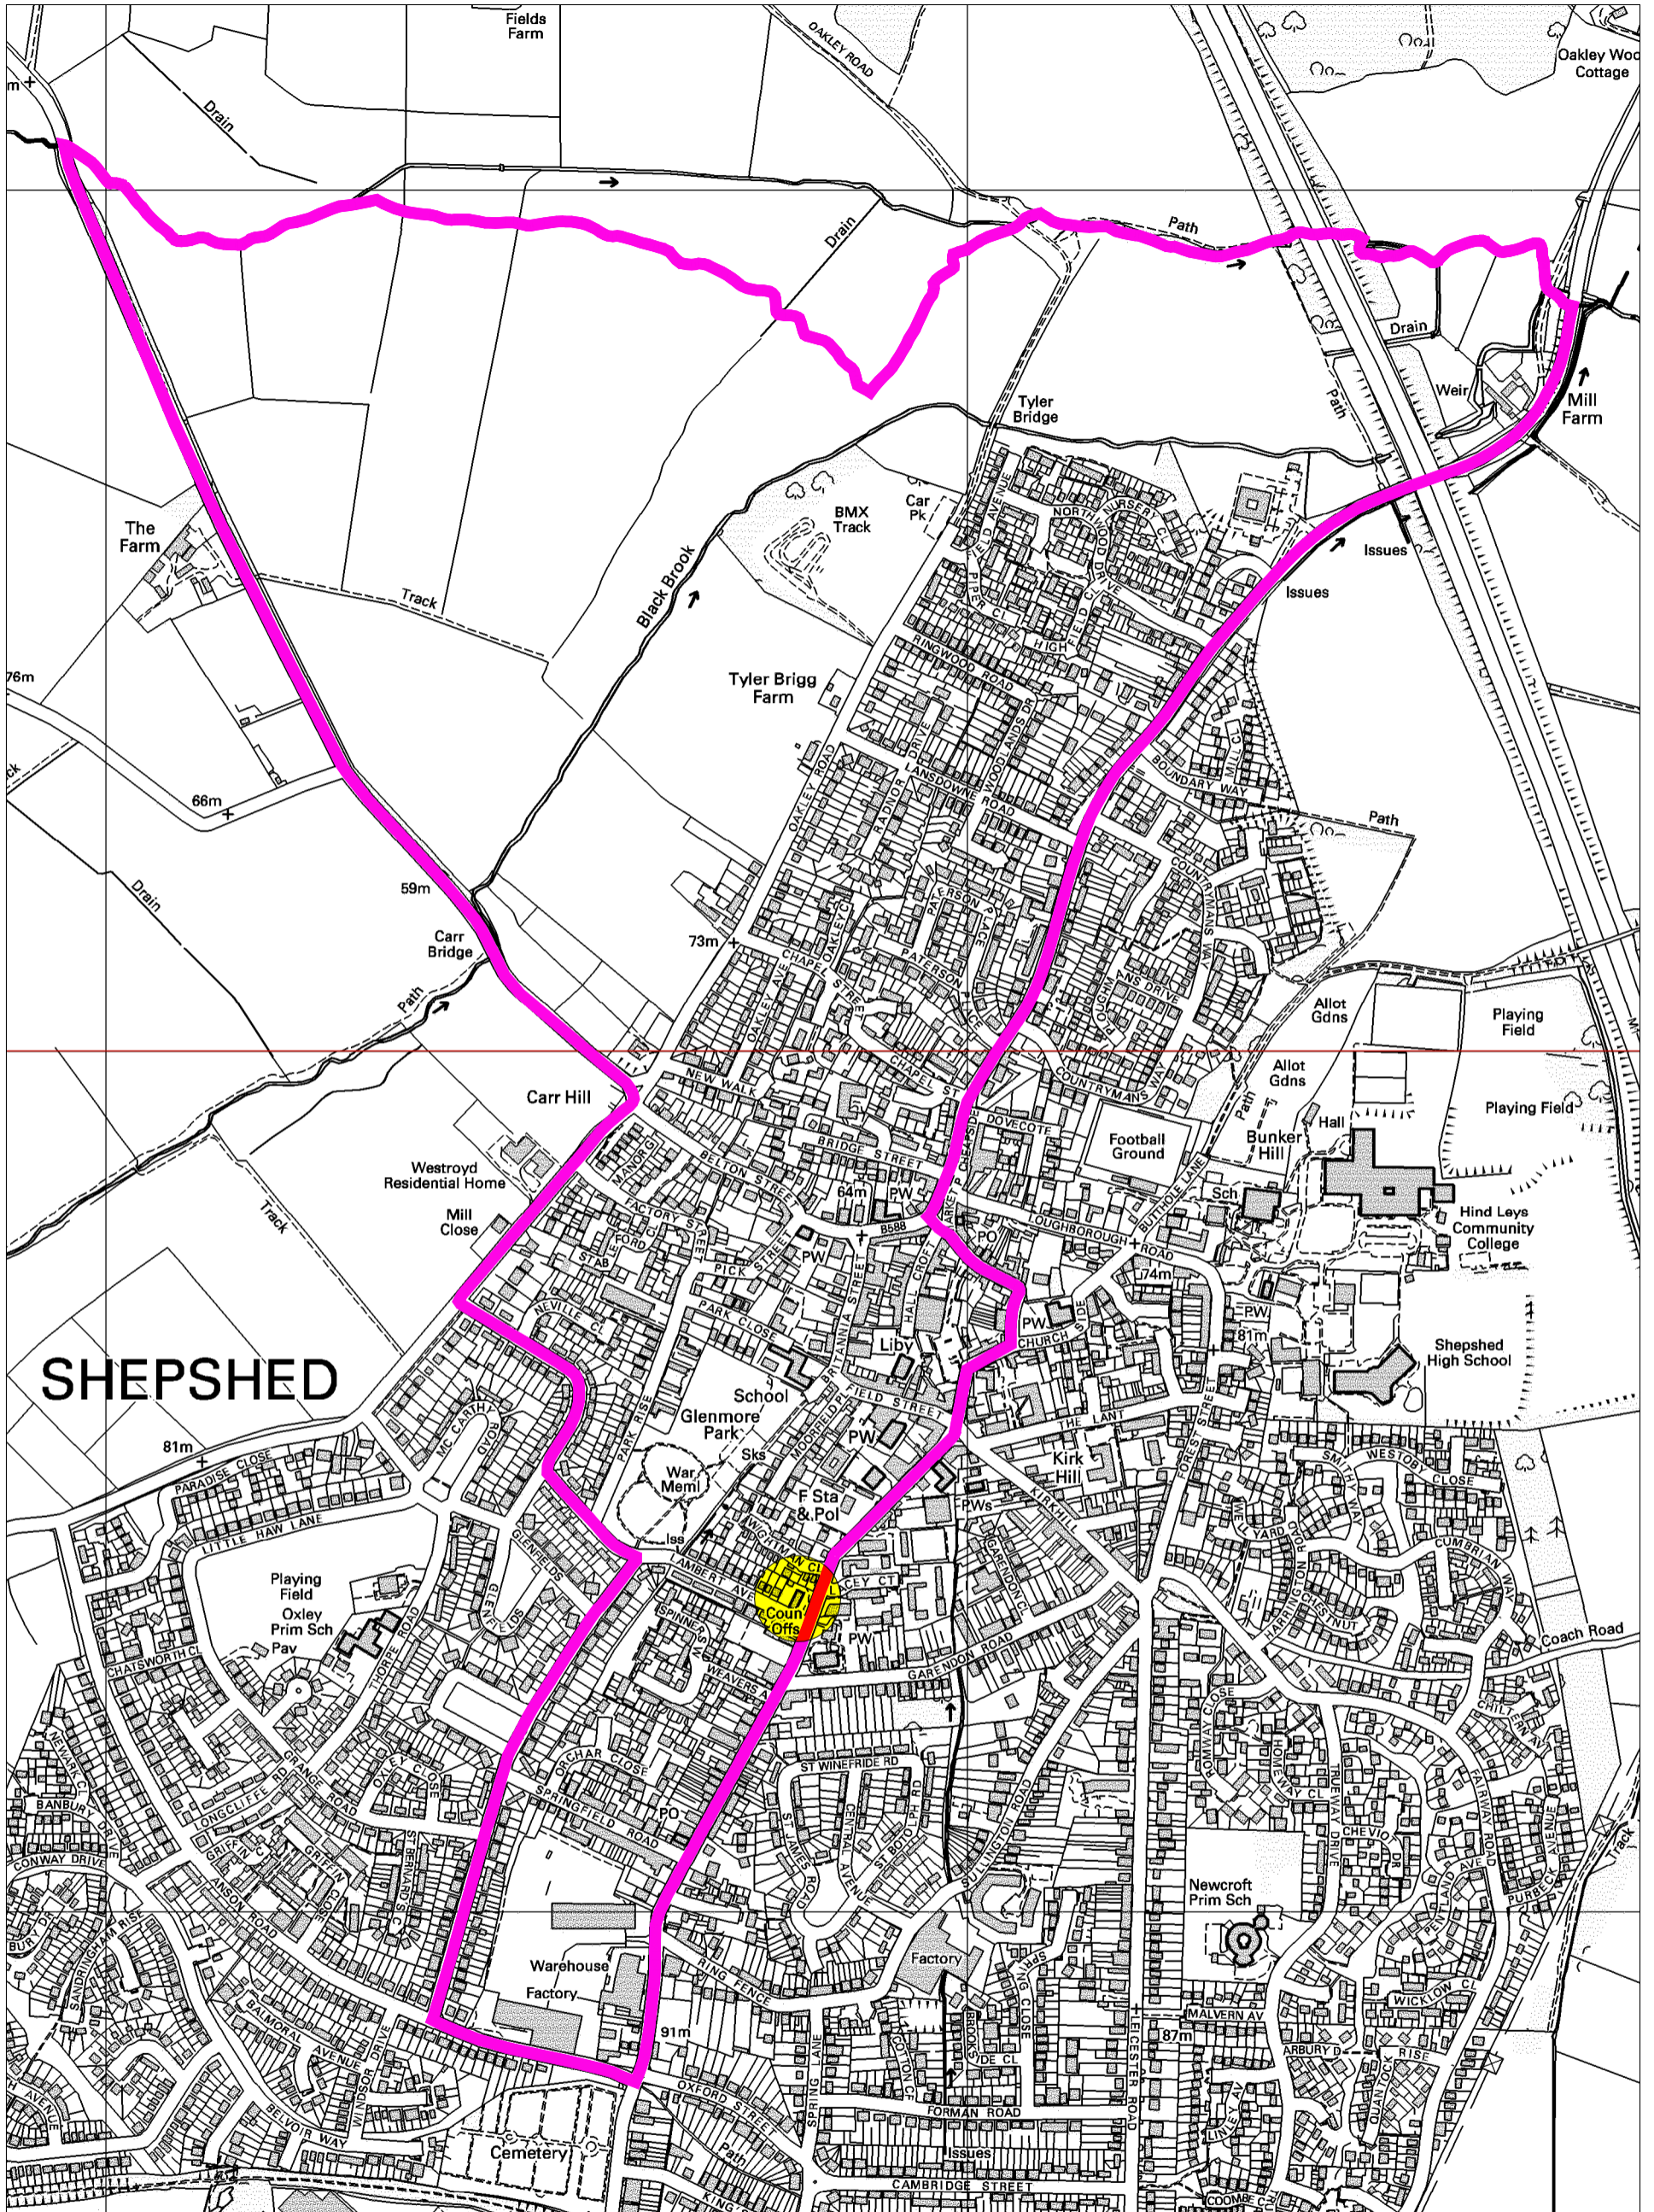

Polling District: Shepshed West No.1

Charnwood Borough Council
 Southfields
 Southfield Road
 Loughborough
 Leicestershire
 LE11 2TN
 tel: (01509) 263151
 www.charnwood.gov.uk

Scale: 1:7500
 Date: 14-10-2010 Time: 10:22:17
 This material has been reproduced from Ordnance Survey digital map data with the permission of the Controller of Her Majesty's Stationary Office. Unauthorised reproduction infringes Crown copyright and may lead to prosecution or civil proceedings.
 © Crown copyright.
 Licence No. 100023558
 Any Aerial Photography shown is copyright of UK Perspectives