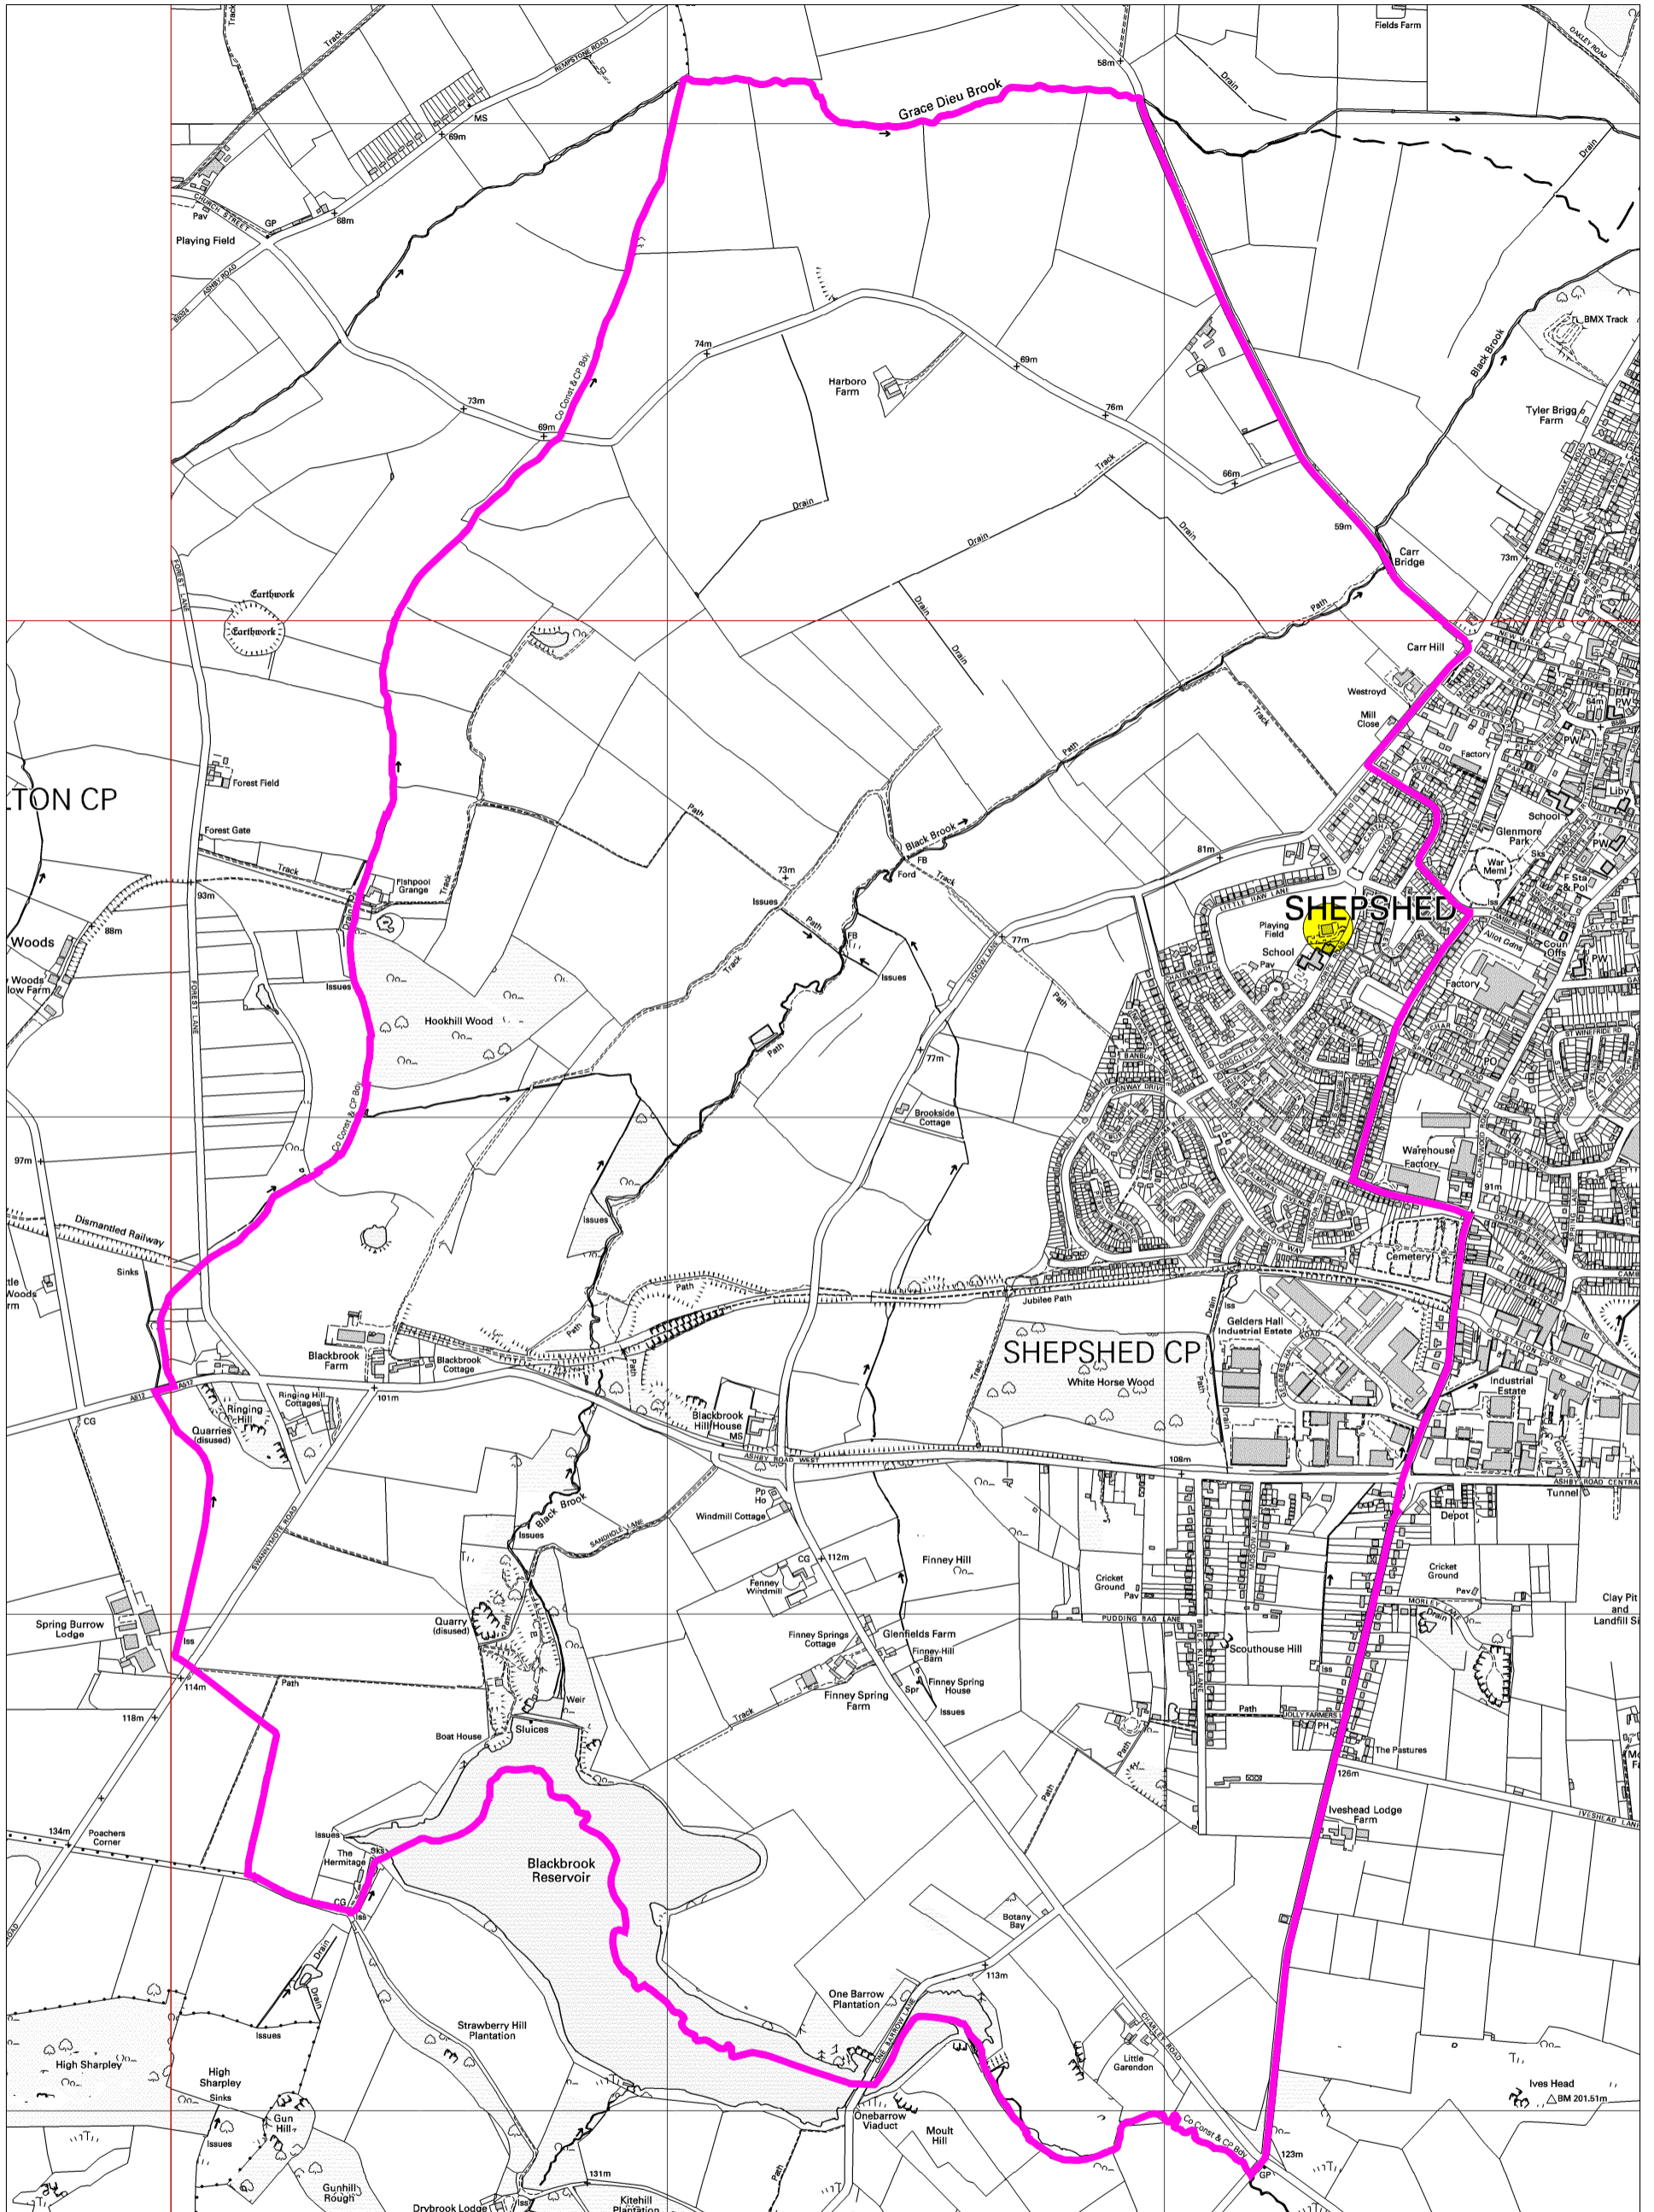

Polling District: Shepshed West No.2

Charnwood Borough Council
 Southfields
 Southfield Road
 Loughborough
 Leicestershire
 LE11 2TN
 tel: (01509) 263151
 www.charnwoodbc.gov.uk

Scale: 1:13000
 Date: 29-08-2007 Time: 13:06:35
 This material has been reproduced from Ordnance Survey digital map data with the permission of the Controller of Her Majesty's Stationary Office. Unauthorised reproduction infringes Crown copyright and may lead to prosecution or civil proceedings.
 © Crown copyright.
 Licence No. 100023558
 Any Aerial Photography shown is copyright of UK Perspectives