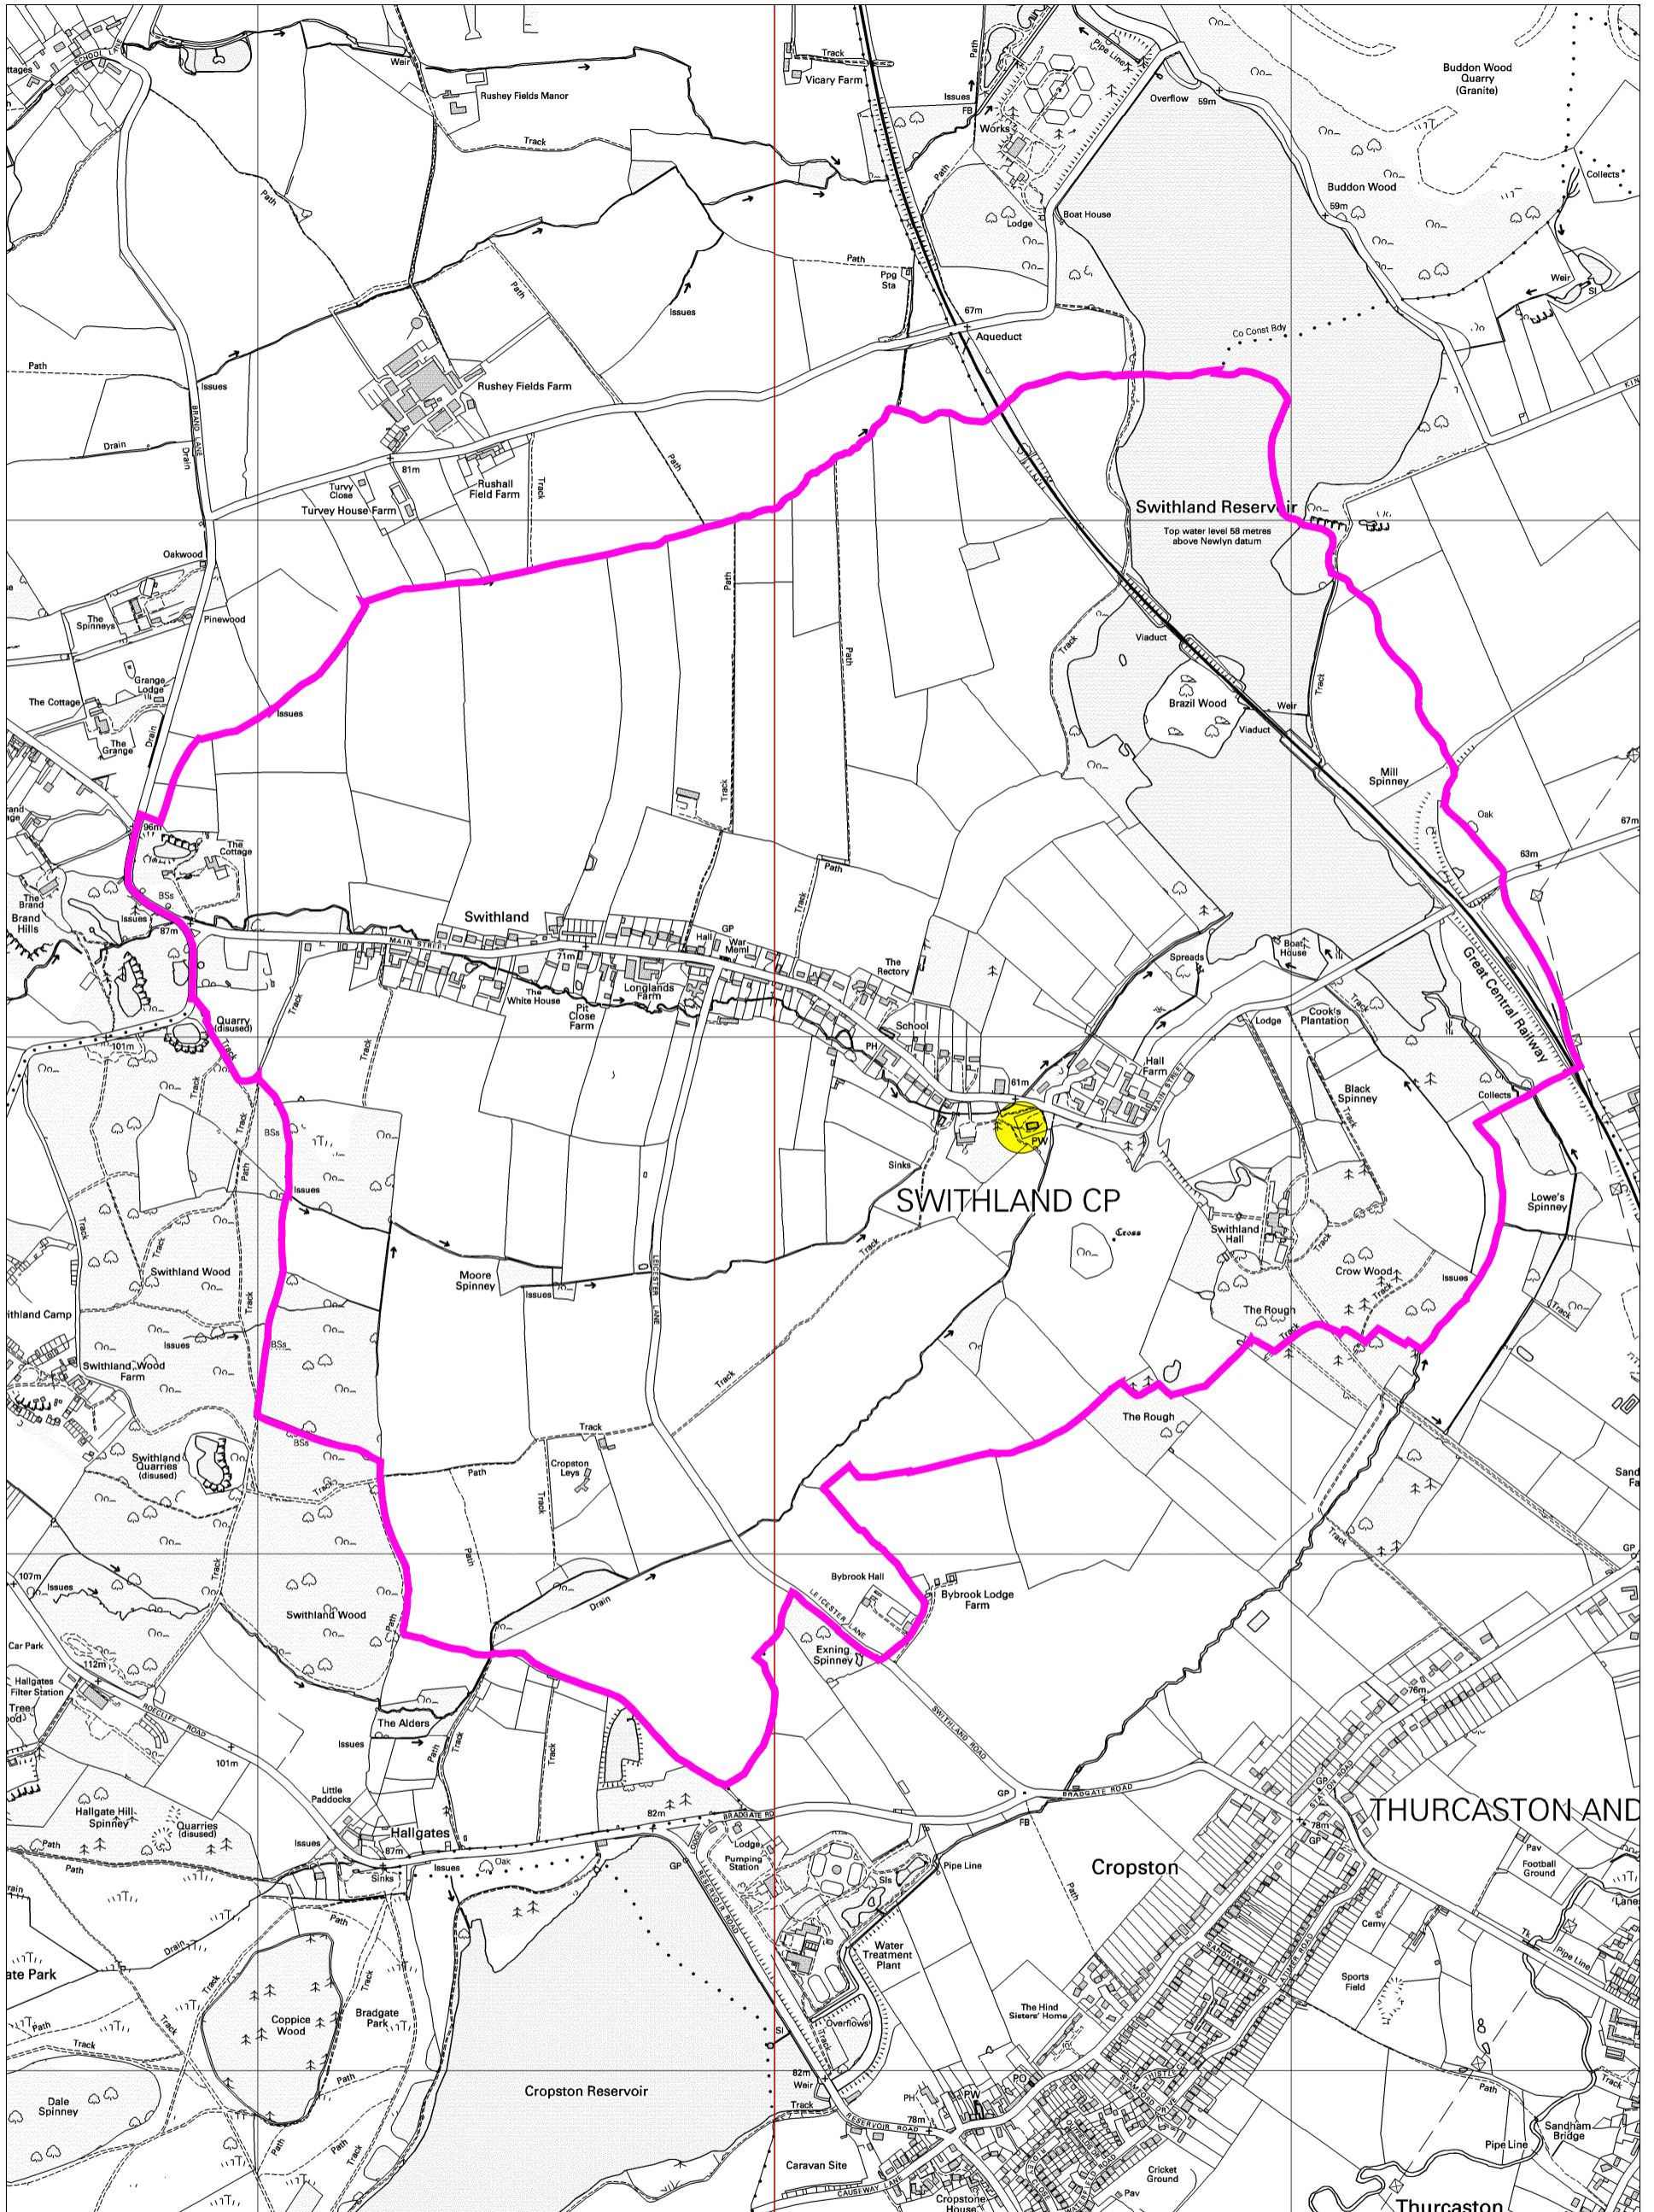

Polling District: Swithland

Charnwood Borough Council
 Southfields
 Southfield Road
 Loughborough
 Leicestershire
 LE11 2TN
 tel: (01509) 263151
 www.charnwoodbc.gov.uk

Scale: 1:12500
 Date: 30-08-2007 Time: 10:17:37
 This material has been reproduced from Ordnance Survey digital map data with the permission of the Controller of Her Majesty's Stationary Office. Unauthorised reproduction infringes Crown copyright and may lead to prosecution or civil proceedings.
 © Crown copyright.
 Licence No. 100023558
 Any Aerial Photography shown is copyright of UK Perspectives