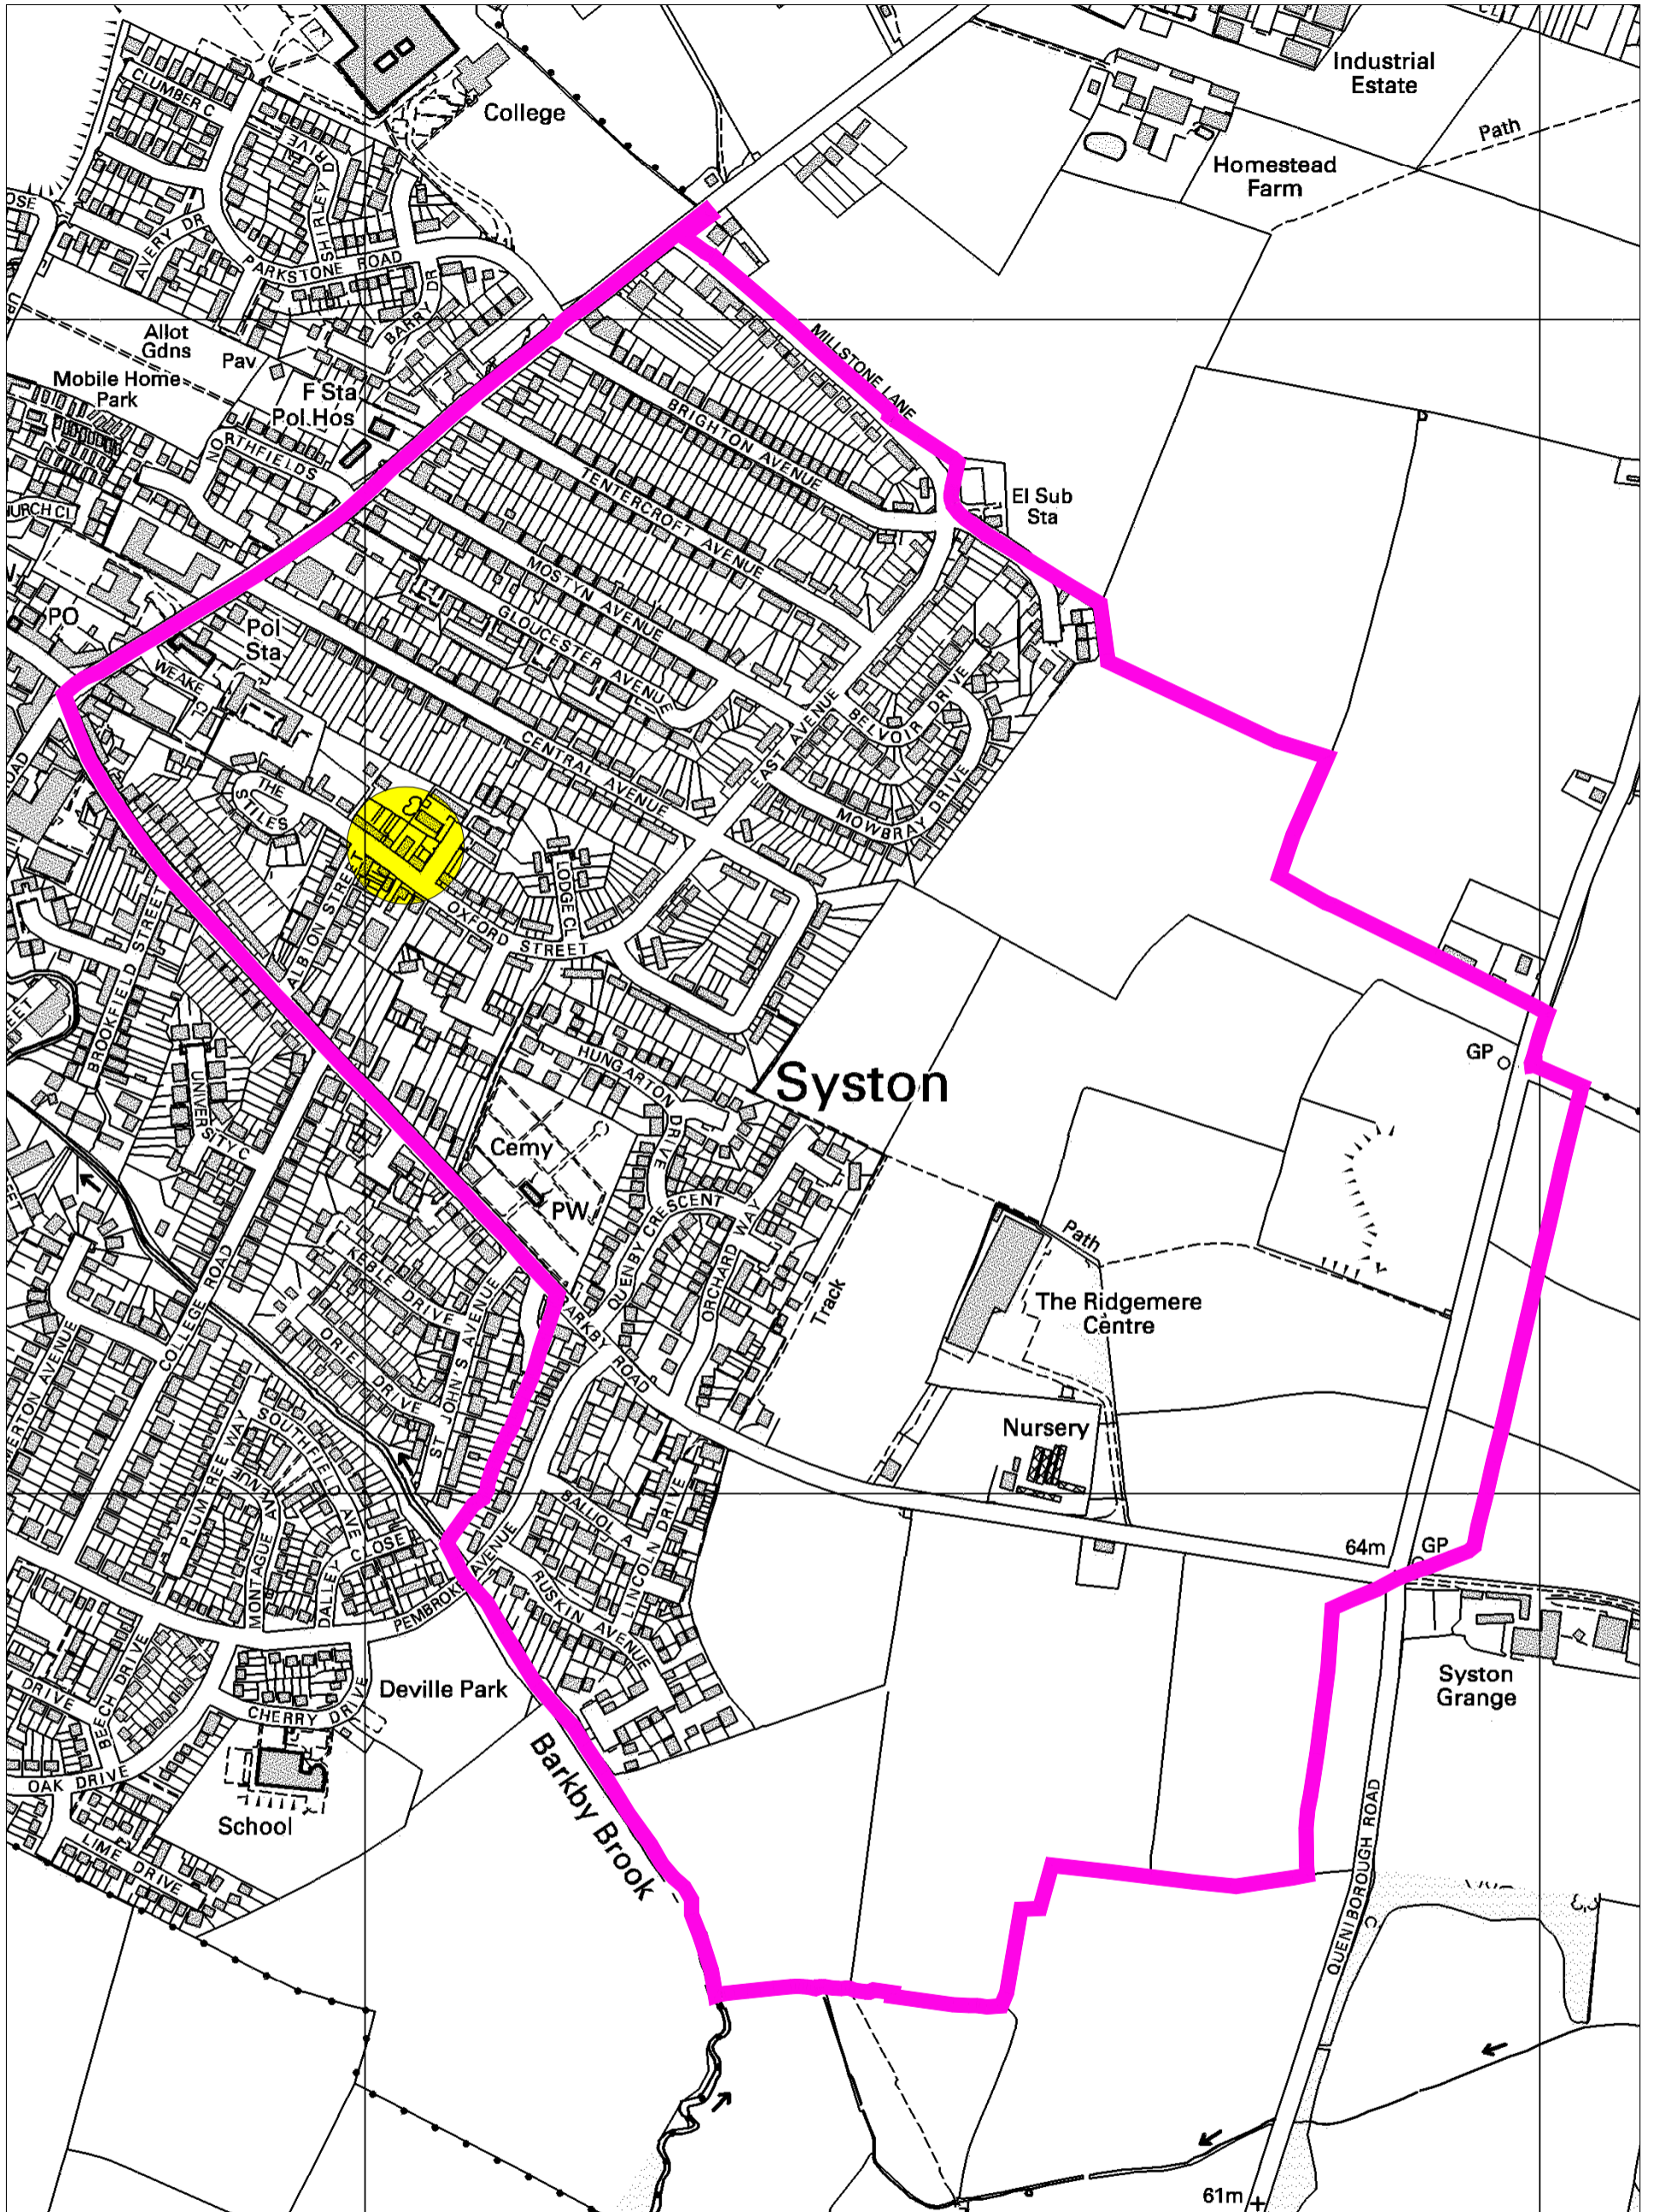

Polling District: Syston St Peter's East

Charnwood Borough Council
Southfields
Southfield Road
Loughborough
Leicestershire
LE11 2TN
tel: (01509) 263151
www.charnwoodbc.gov.uk

Scale: 1:5500
Date: 31-08-2007 Time: 14:39:57
This material has been reproduced from Ordnance Survey digital map data with the permission of the Controller of Her Majesty's Stationary Office. Unauthorised reproduction infringes Crown copyright and may lead to prosecution or civil proceedings. © Crown copyright.
Licence No. 100023558
Any Aerial Photography shown is copyright of UK Perspectives