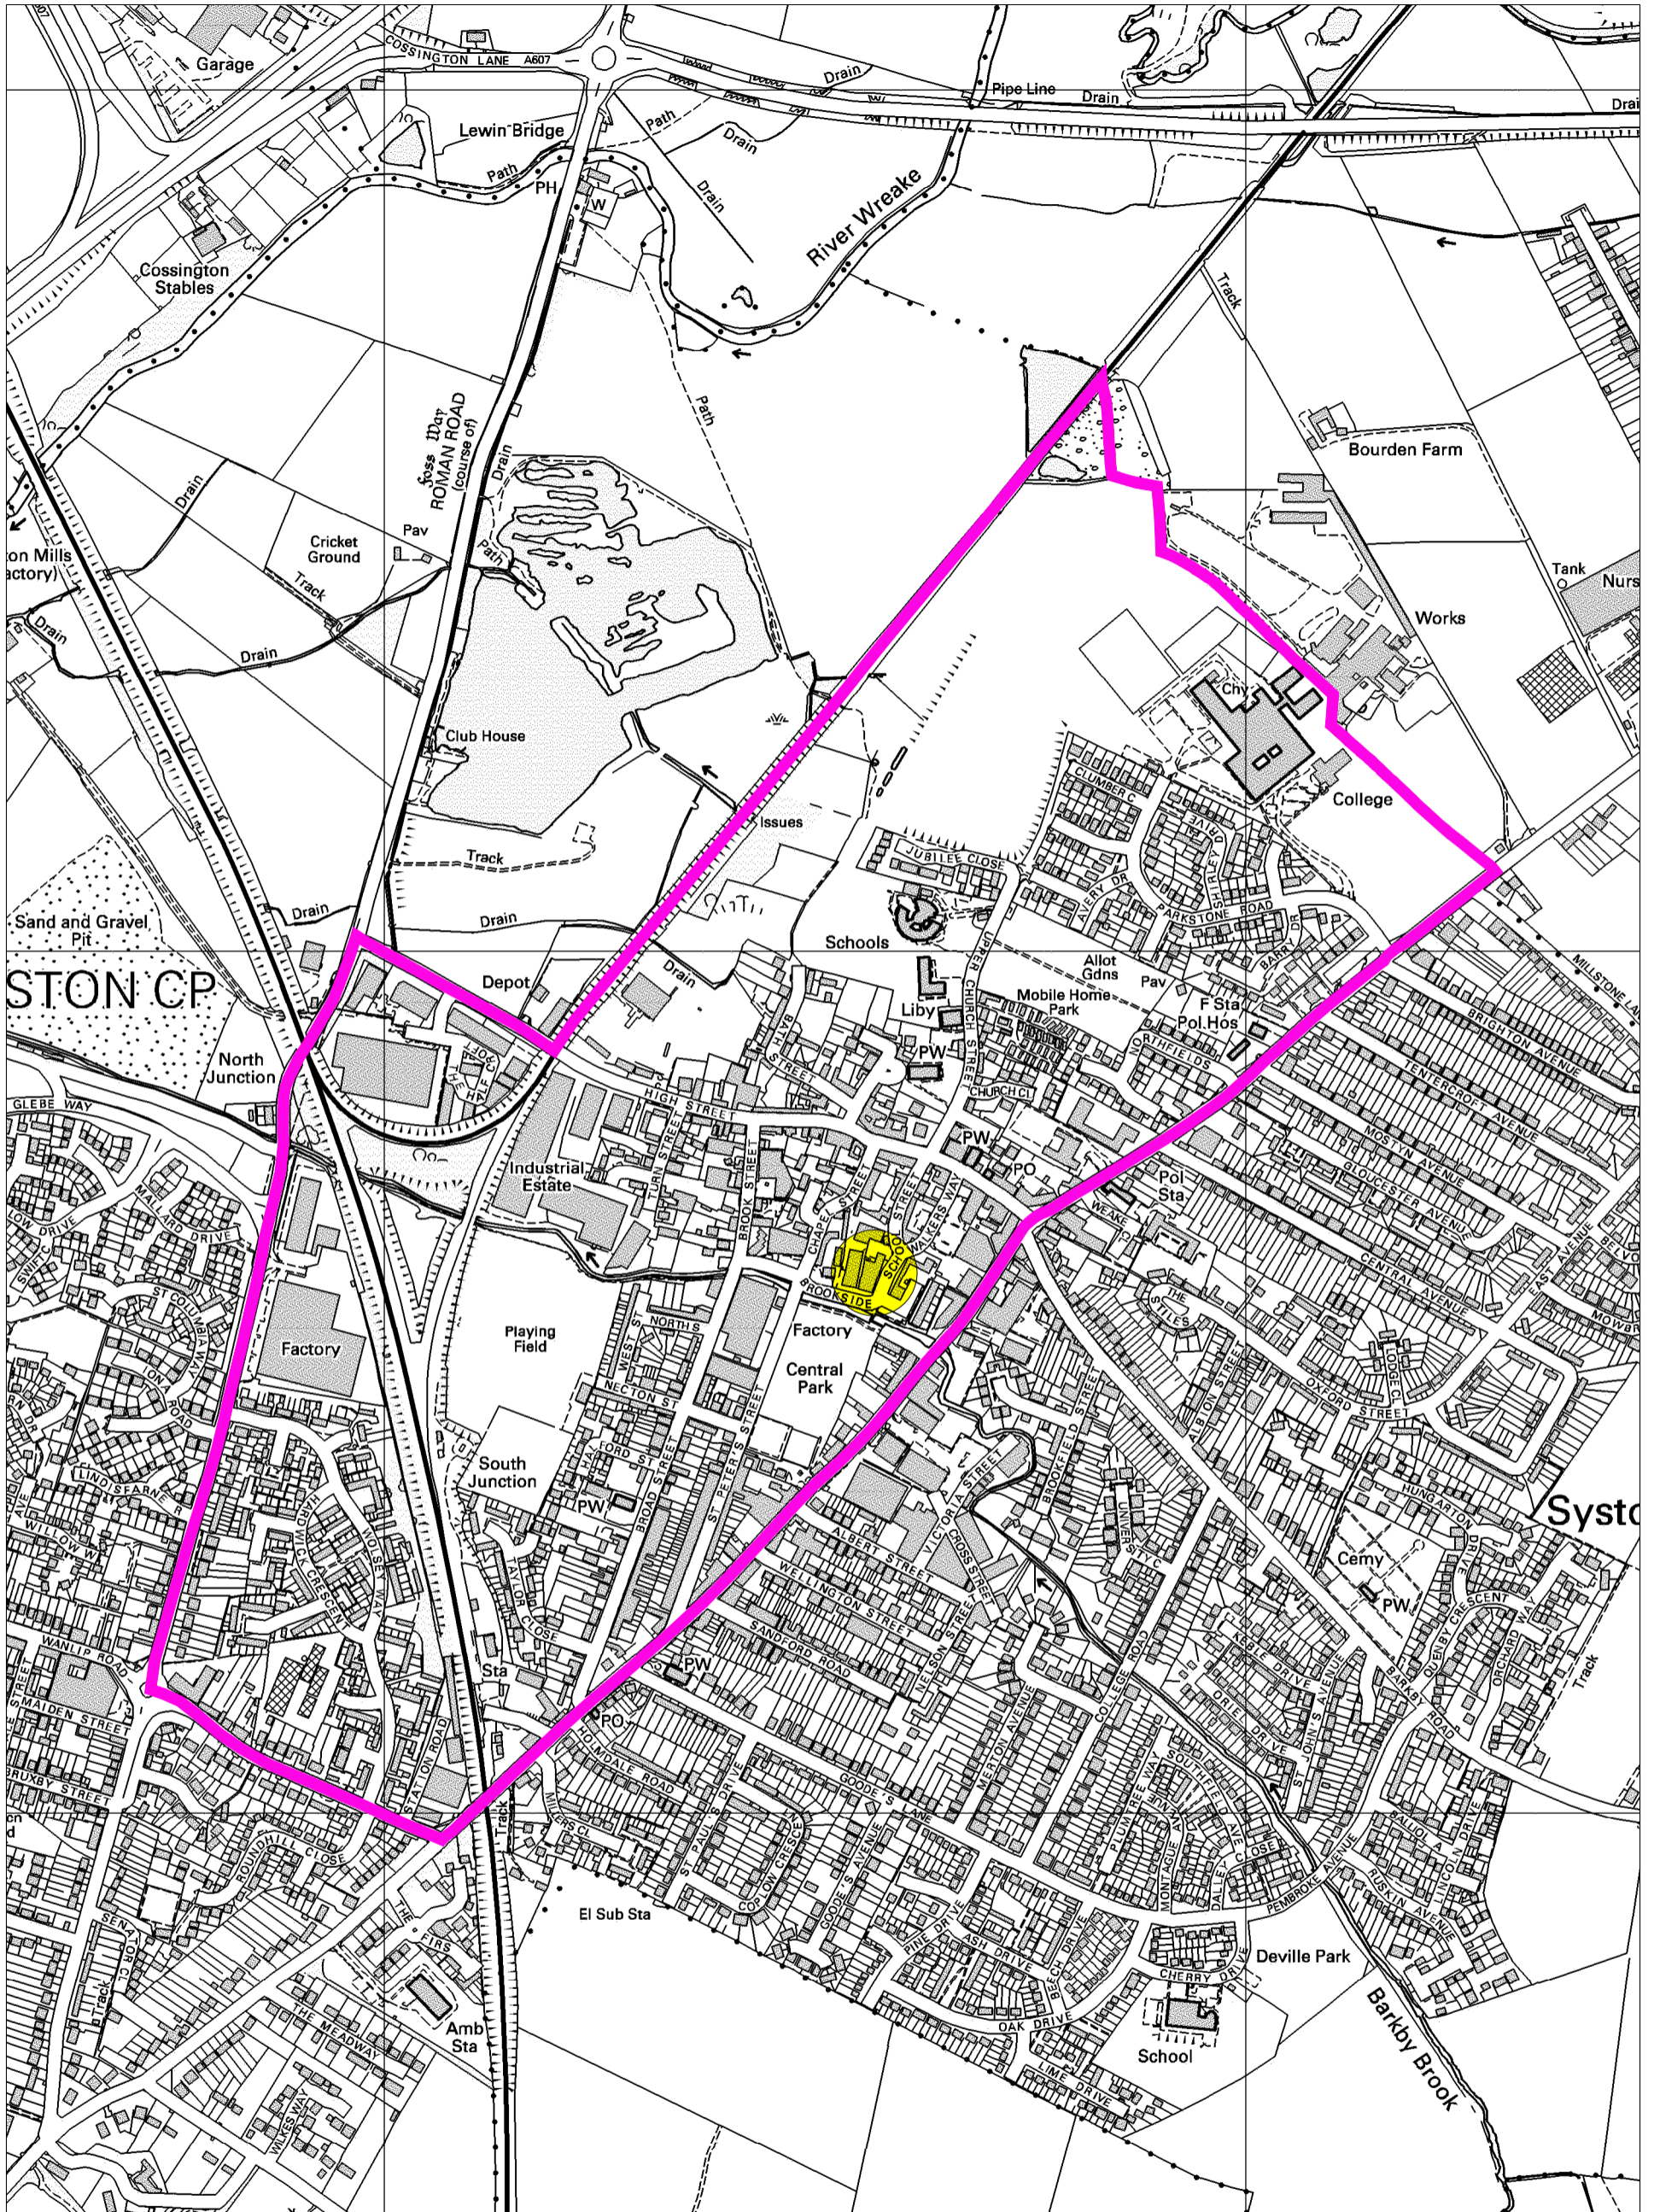

# Polling District: Syston St Peter's West

Charnwood Borough Council  
Southfields  
Southfield Road  
Loughborough  
Leicestershire  
LE11 2TN  
tel: (01509) 263151  
www.charnwoodbc.gov.uk

Scale: 1:7500  
Date: 31-08-2007 Time: 14:35:23

This material has been reproduced from Ordnance Survey digital map data with the permission of the Controller of Her Majesty's Stationary Office. Unauthorised reproduction infringes Crown copyright and may lead to prosecution or civil proceedings. © Crown copyright.